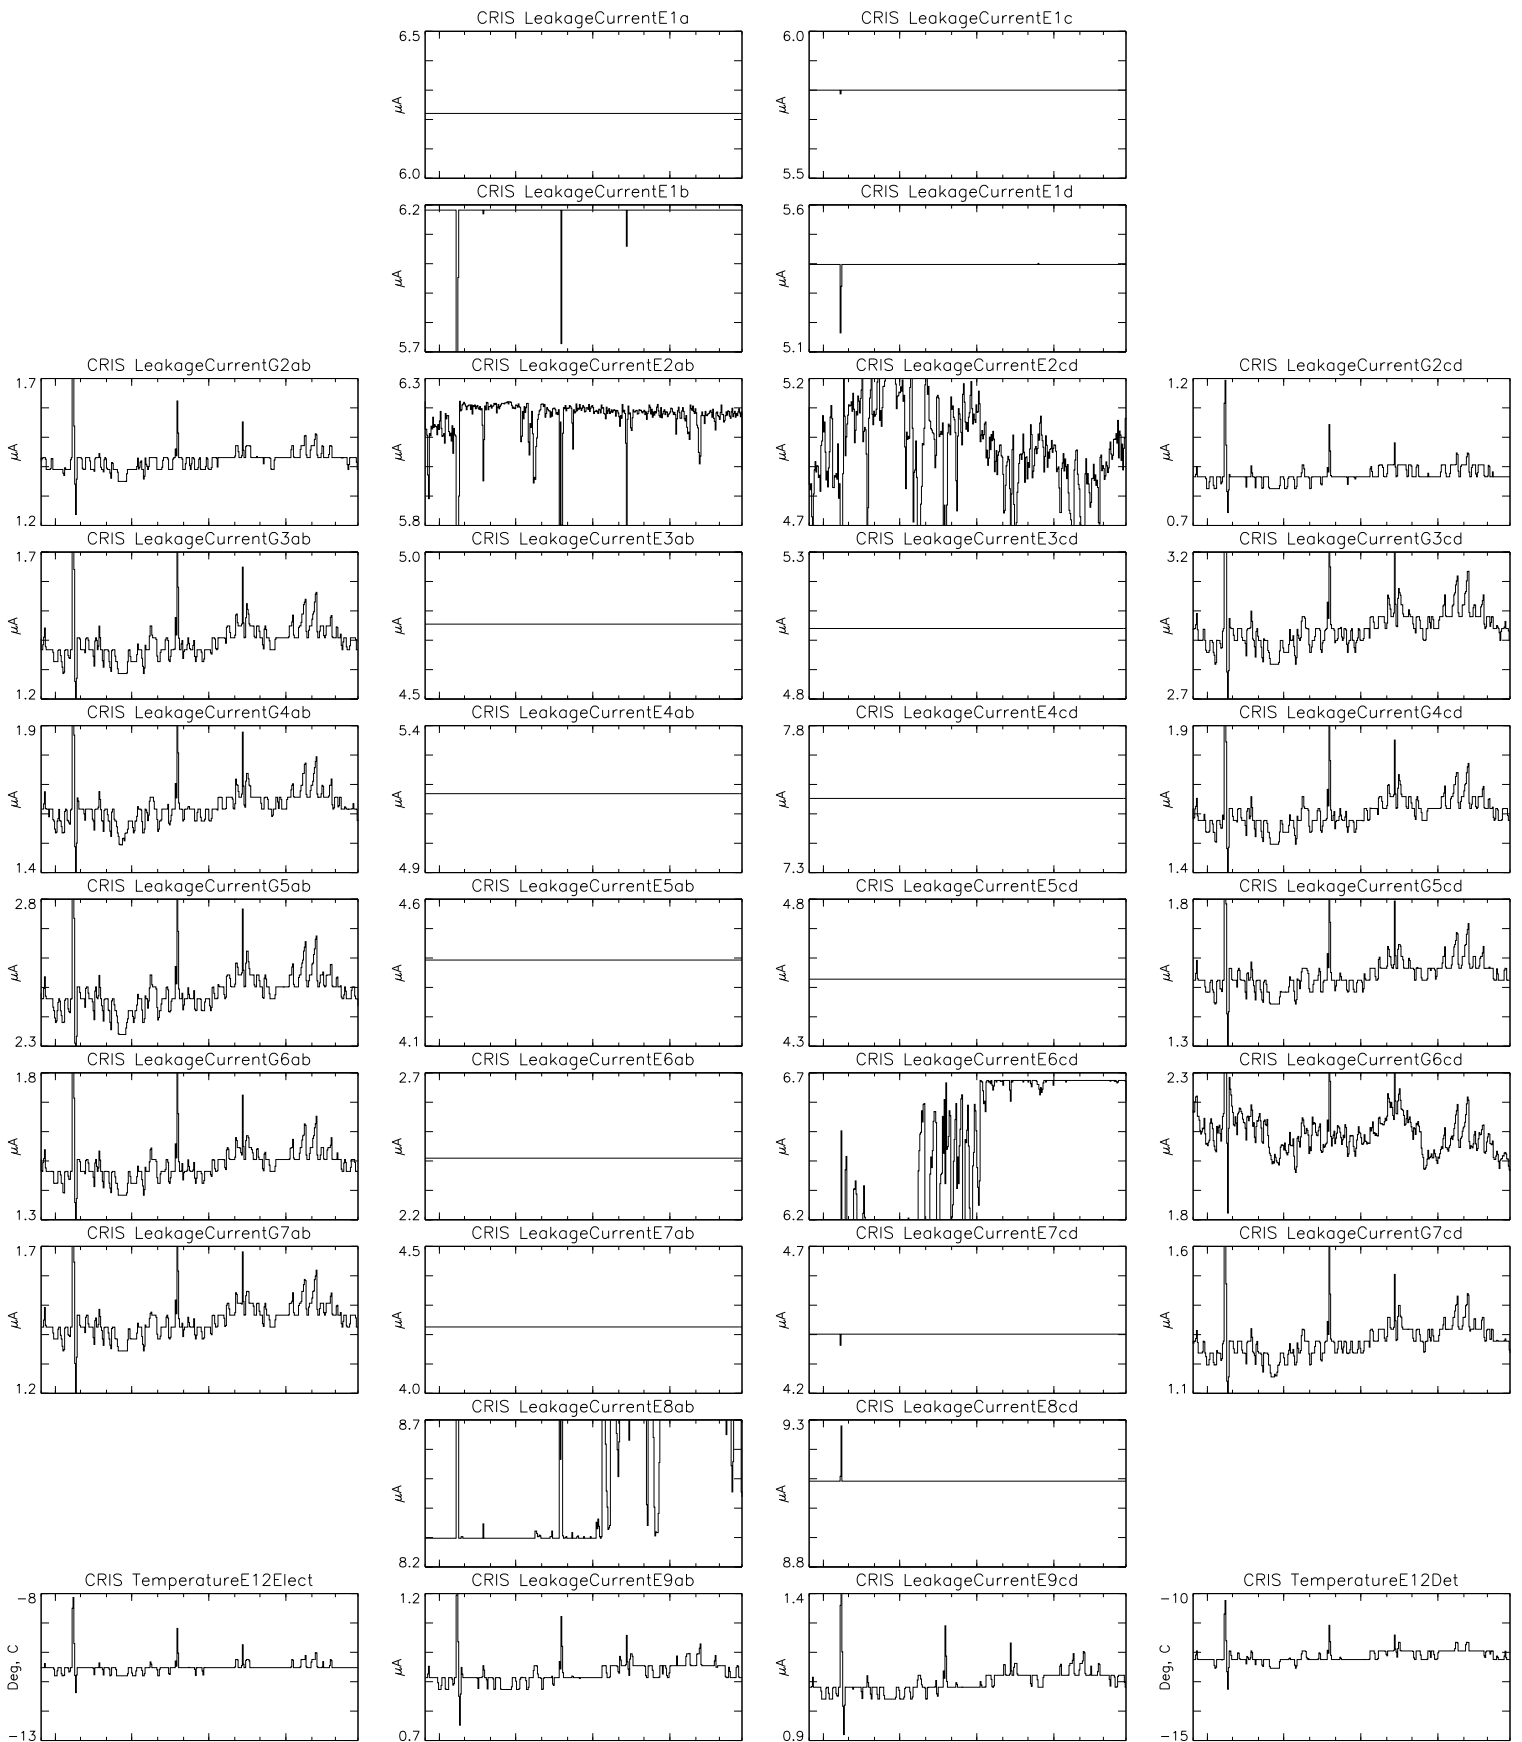

Bartels Rotation 2302-2315 – Daily Averages  
 (15-Mar-2002 thru 27-Mar-2003)  
 (074/2002 thru 086/2003)

Apr

Jul

Oct

Jan

time (15-Mar-2002 to 28-Mar-2003)

Bartels Rotation 2302-2315 – Daily Averages  
 (15-Mar-2002 thru 27-Mar-2003)  
 (074/2002 thru 086/2003)

Apr

Jul

Oct

Jan

time (15-Mar-2002 to 28-Mar-2003)

Bartels Rotation 2302-2315 – Daily Averages  
(15-Mar-2002 thru 27-Mar-2003)  
(074/2002 thru 086/2003)

Apr

Jul

Oct

Jan

time (15-Mar-2002 to 28-Mar-2003)

# Bartels Rotation 2302-2315 – Daily Averages (15-Mar-2002 thru 27-Mar-2003) (074/2002 thru 086/2003)