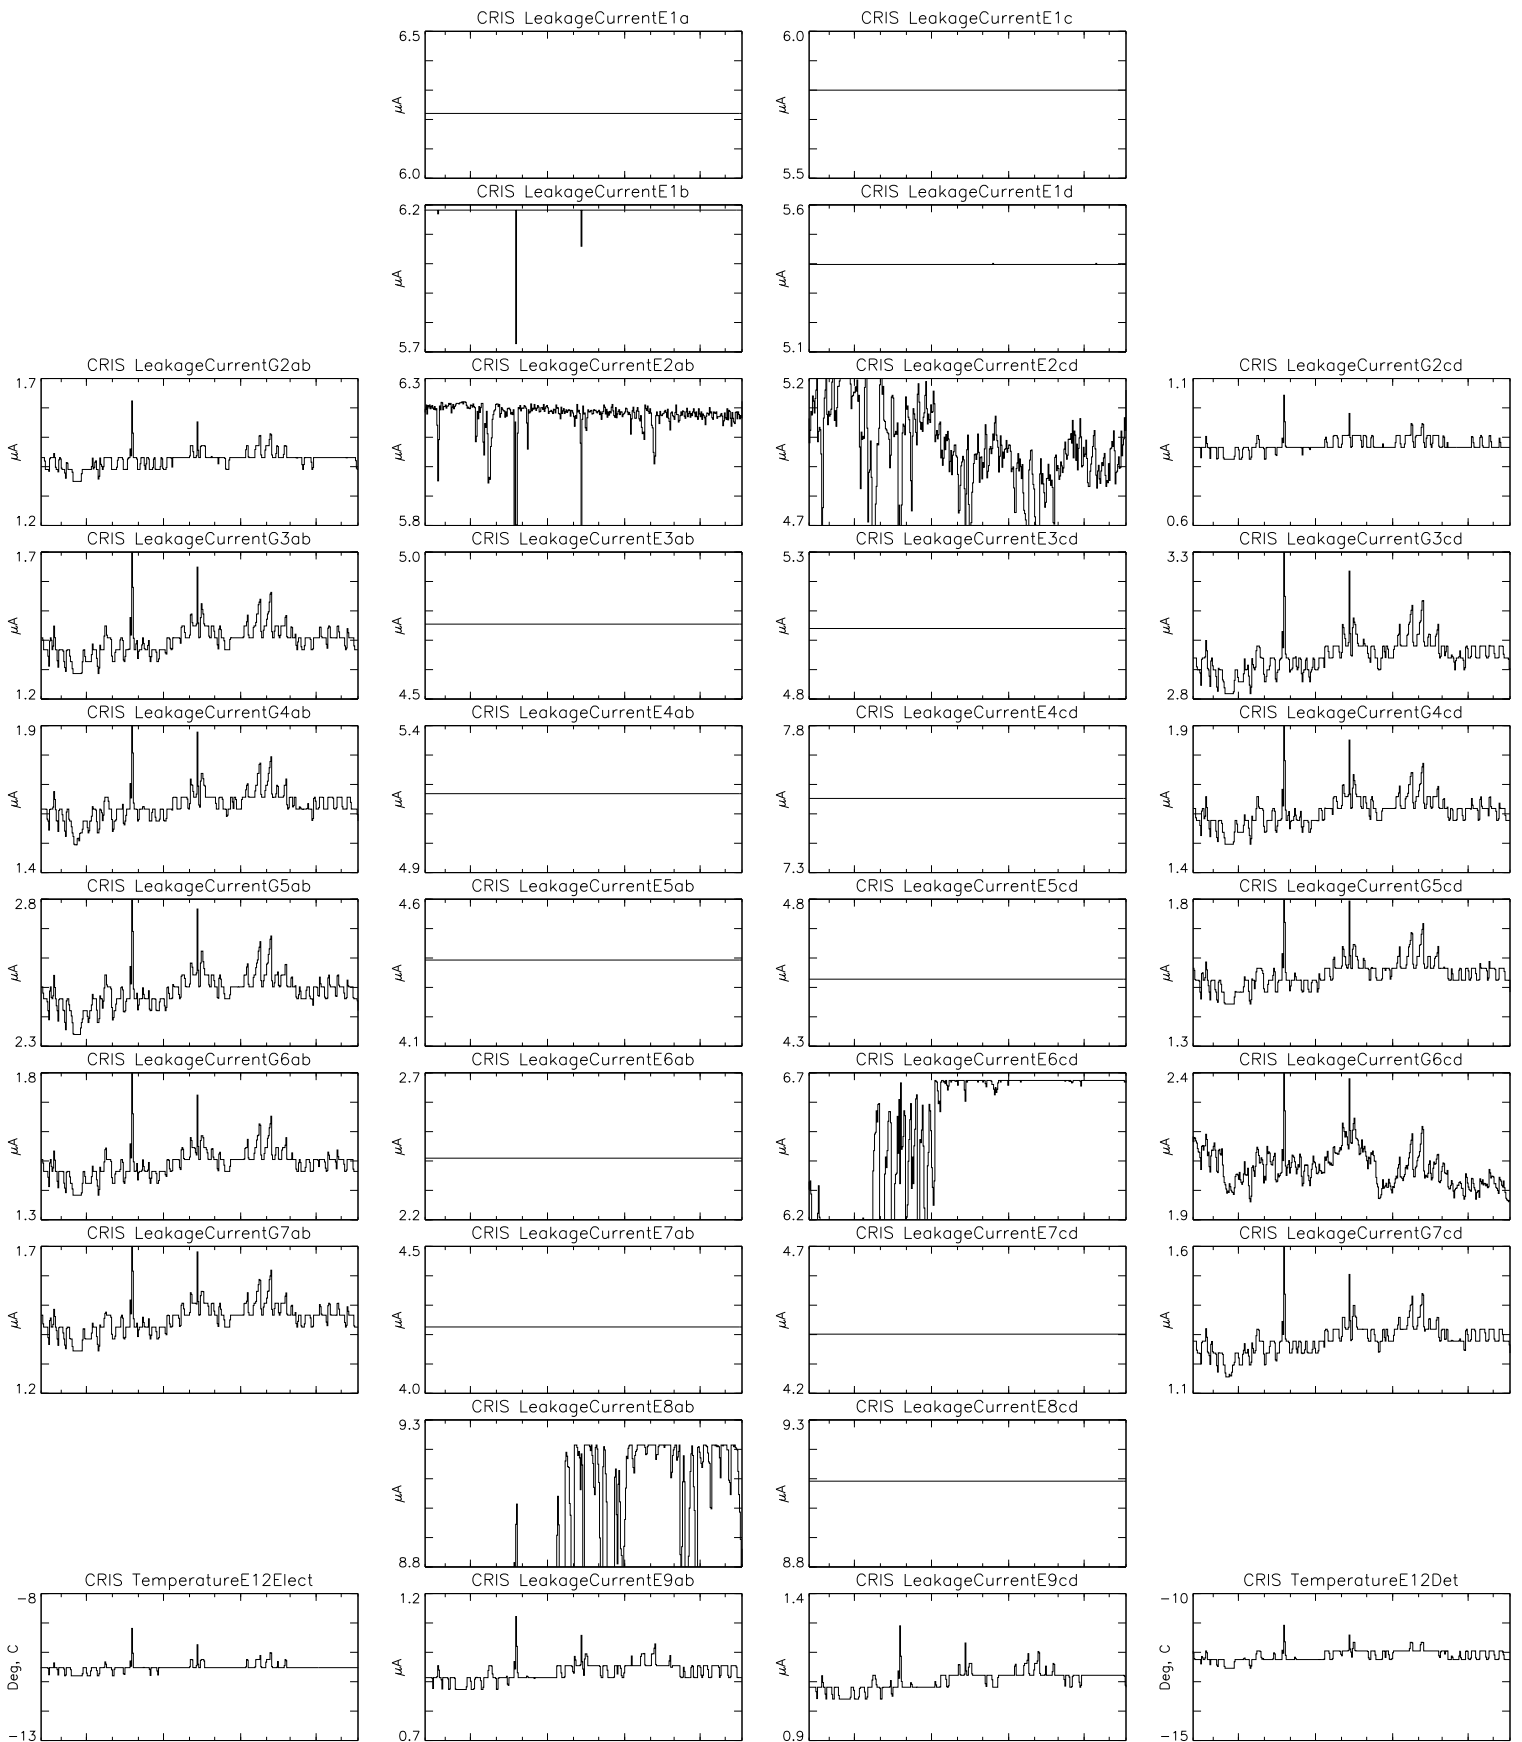

Bartels Rotation 2304-2317 – Daily Averages  
 (08-May-2002 thru 20-May-2003)  
 (128/2002 thru 140/2003)

Jul

Oct

Jan

Apr

time (08-May-2002 to 21-May-2003)

Bartels Rotation 2304-2317 - Daily Averages  
 (08-May-2002 thru 20-May-2003)  
 (128/2002 thru 140/2003)

time (08-May-2002 to 21-May-2003)

Bartels Rotation 2304-2317 - Daily Averages  
(08-May-2002 thru 20-May-2003)  
(128/2002 thru 140/2003)

Jul

Oct

Jan

Apr

time (08-May-2002 to 21-May-2003)

Bartels Rotation 2304-2317 – Daily Averages  
 (08-May-2002 thru 20-May-2003)  
 (128/2002 thru 140/2003)

Jul Oct Jan Apr  
 time (08-May-2002 to 21-May-2003)