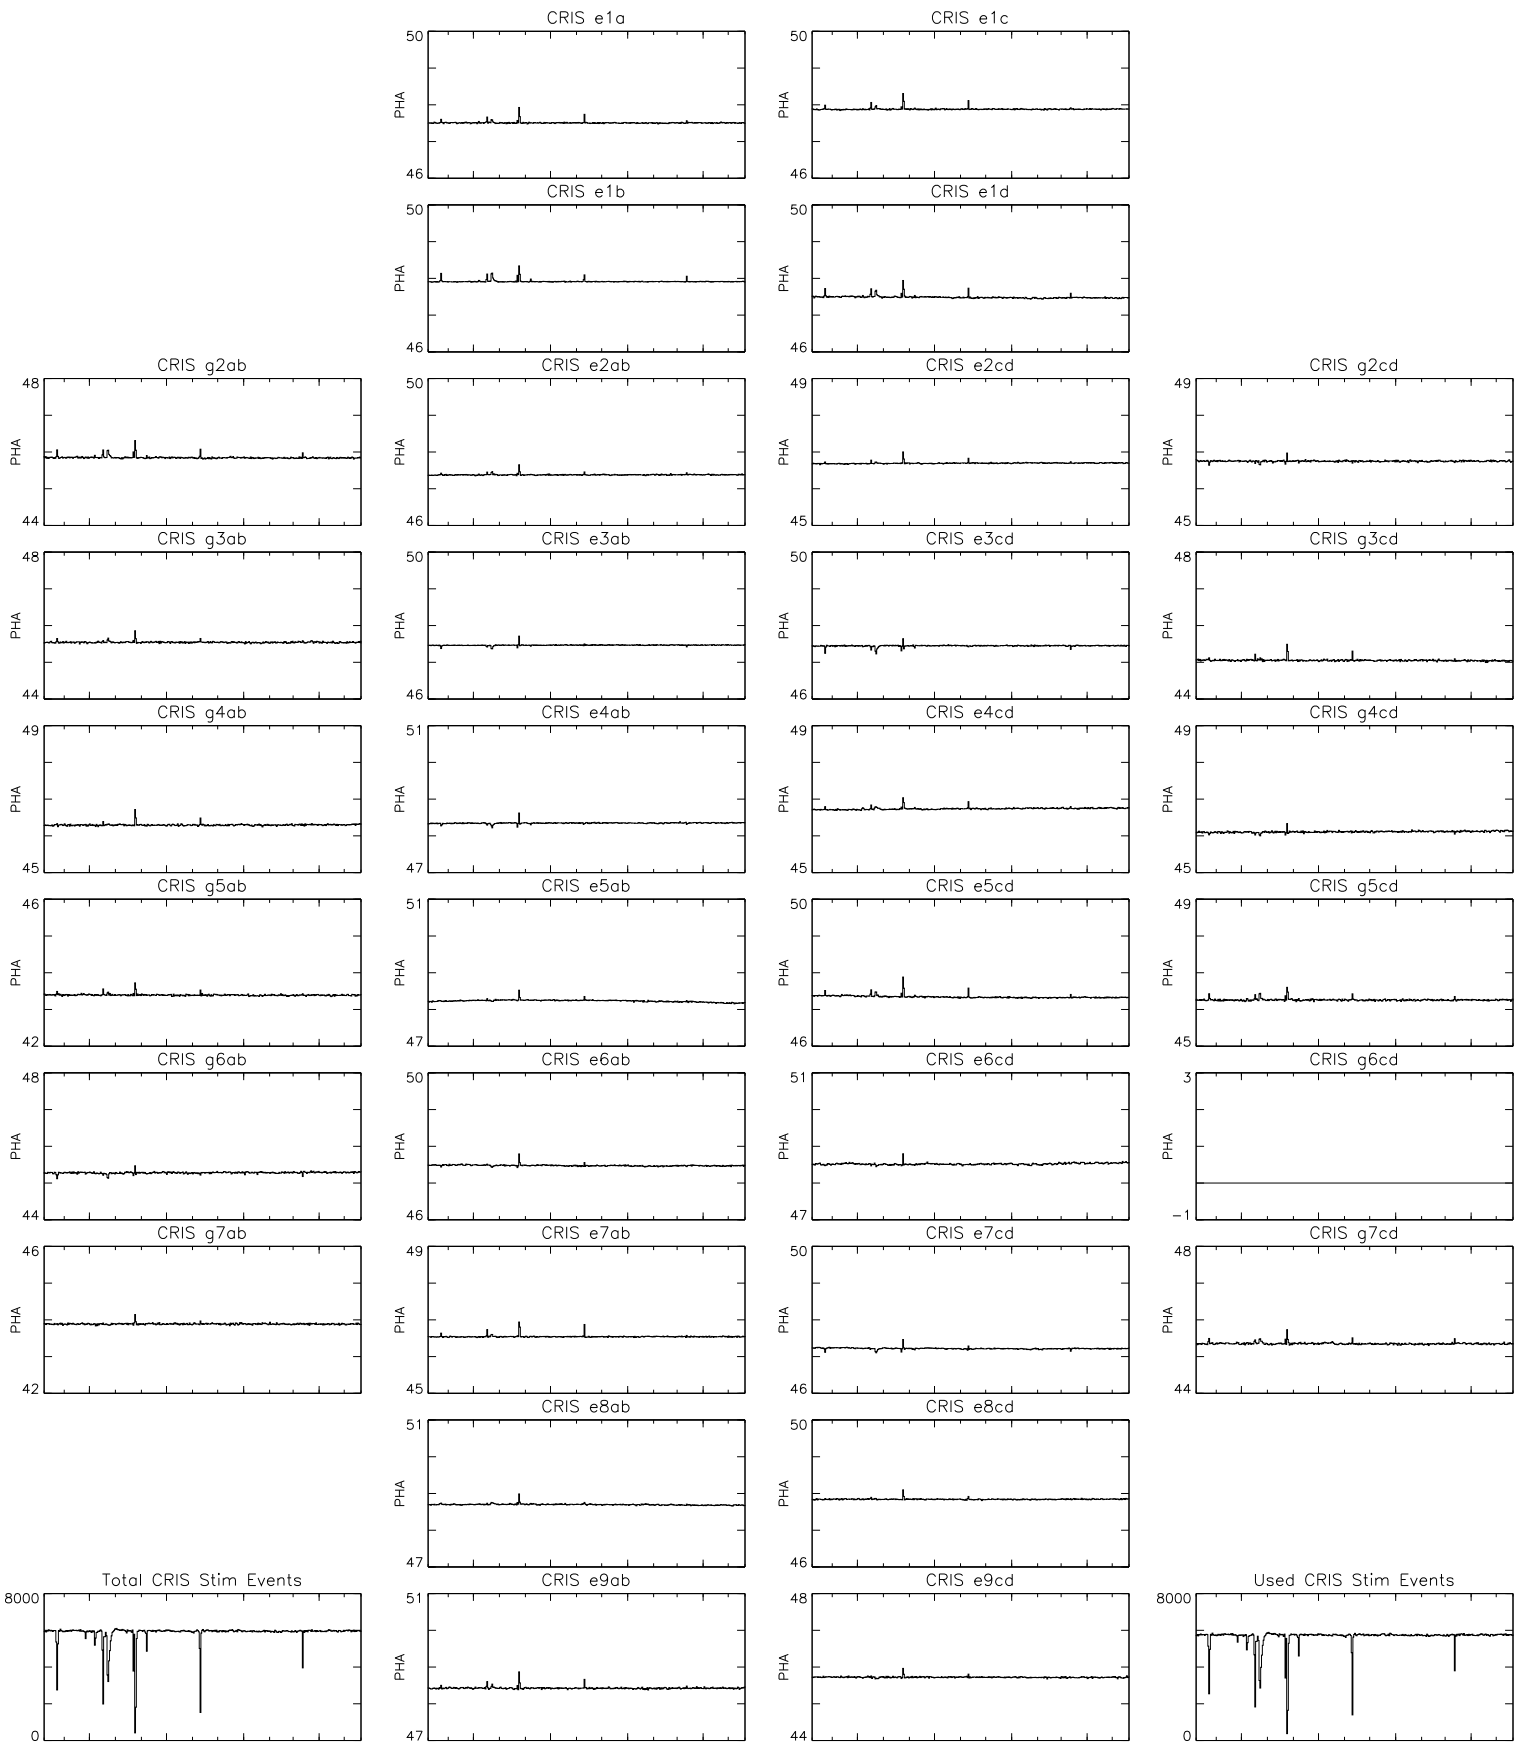

Bartels Rotation 2304–2317
 Stim events – Daily fitted slope
 (08–May–2002 thru 20–May–2003) (128/2002 thru 140/2003)

Bartels Rotation 2304–2317
 Stim events – Daily fitted offset
 (08–May–2002 thru 20–May–2003) (128/2002 thru 140/2003)

time (08–May–2002 to 21–May–2003)