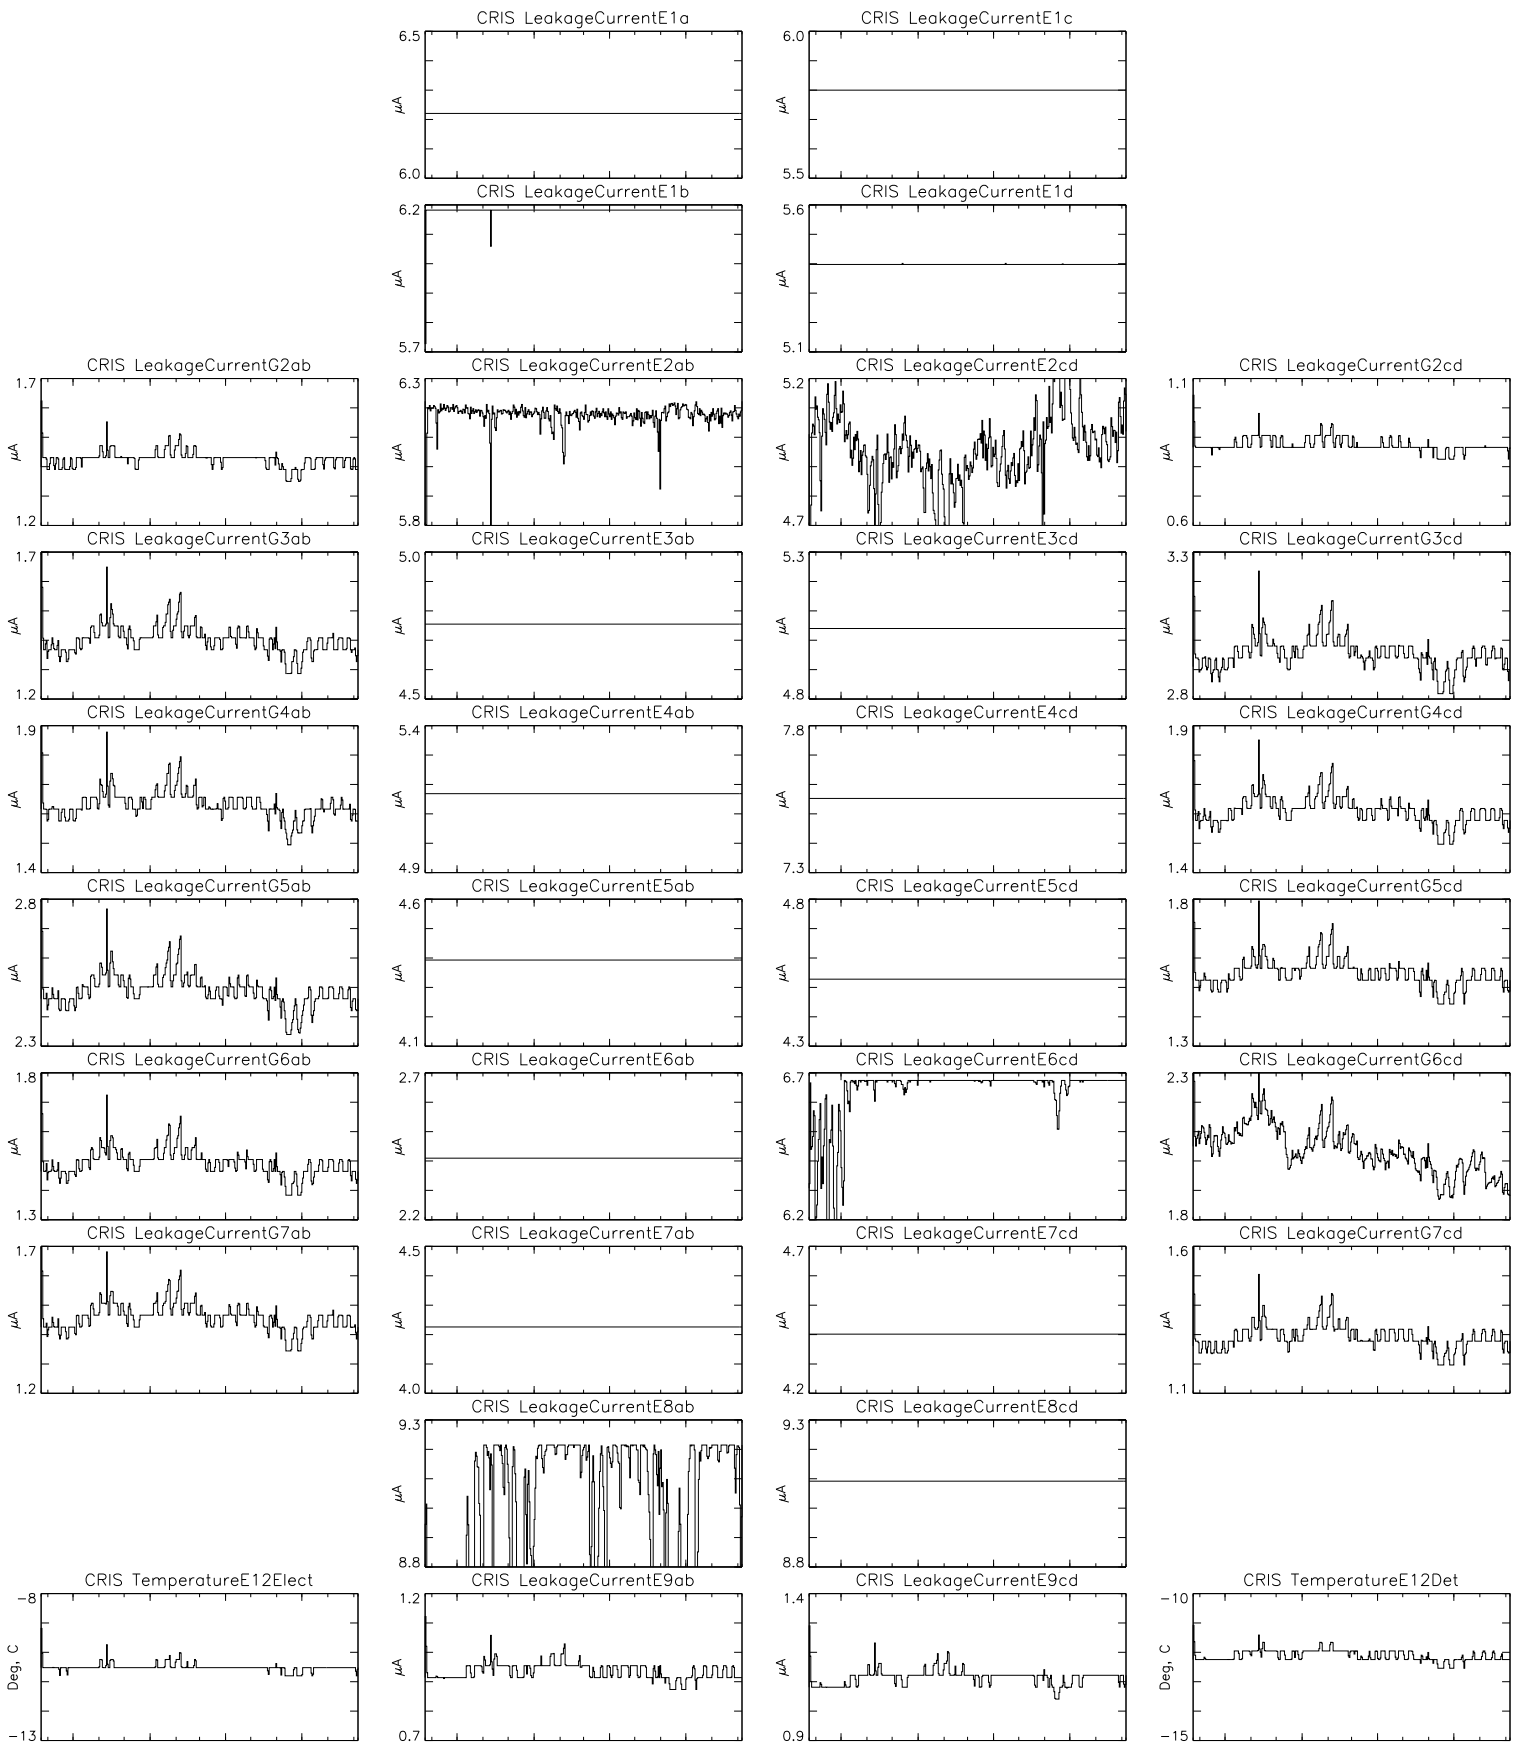

Bartels Rotation 2308-2321 – Daily Averages
 (24-Aug-2002 thru 05-Sep-2003)
 (236/2002 thru 248/2003)

Oct

Jan

Apr

Jul

time (24-Aug-2002 to 06-Sep-2003)

Bartels Rotation 2308-2321 – Daily Averages
 (24-Aug-2002 thru 05-Sep-2003)
 (236/2002 thru 248/2003)

Oct

Jan

Apr

Jul

time (24-Aug-2002 to 06-Sep-2003)

Bartels Rotation 2308-2321 – Daily Averages
 (24-Aug-2002 thru 05-Sep-2003)
 (236/2002 thru 248/2003)

Oct Jan Apr Jul
 time (24-Aug-2002 to 06-Sep-2003)

Bartels Rotation 2308-2321 – Daily Averages
 (24-Aug-2002 thru 05-Sep-2003)
 (236/2002 thru 248/2003)