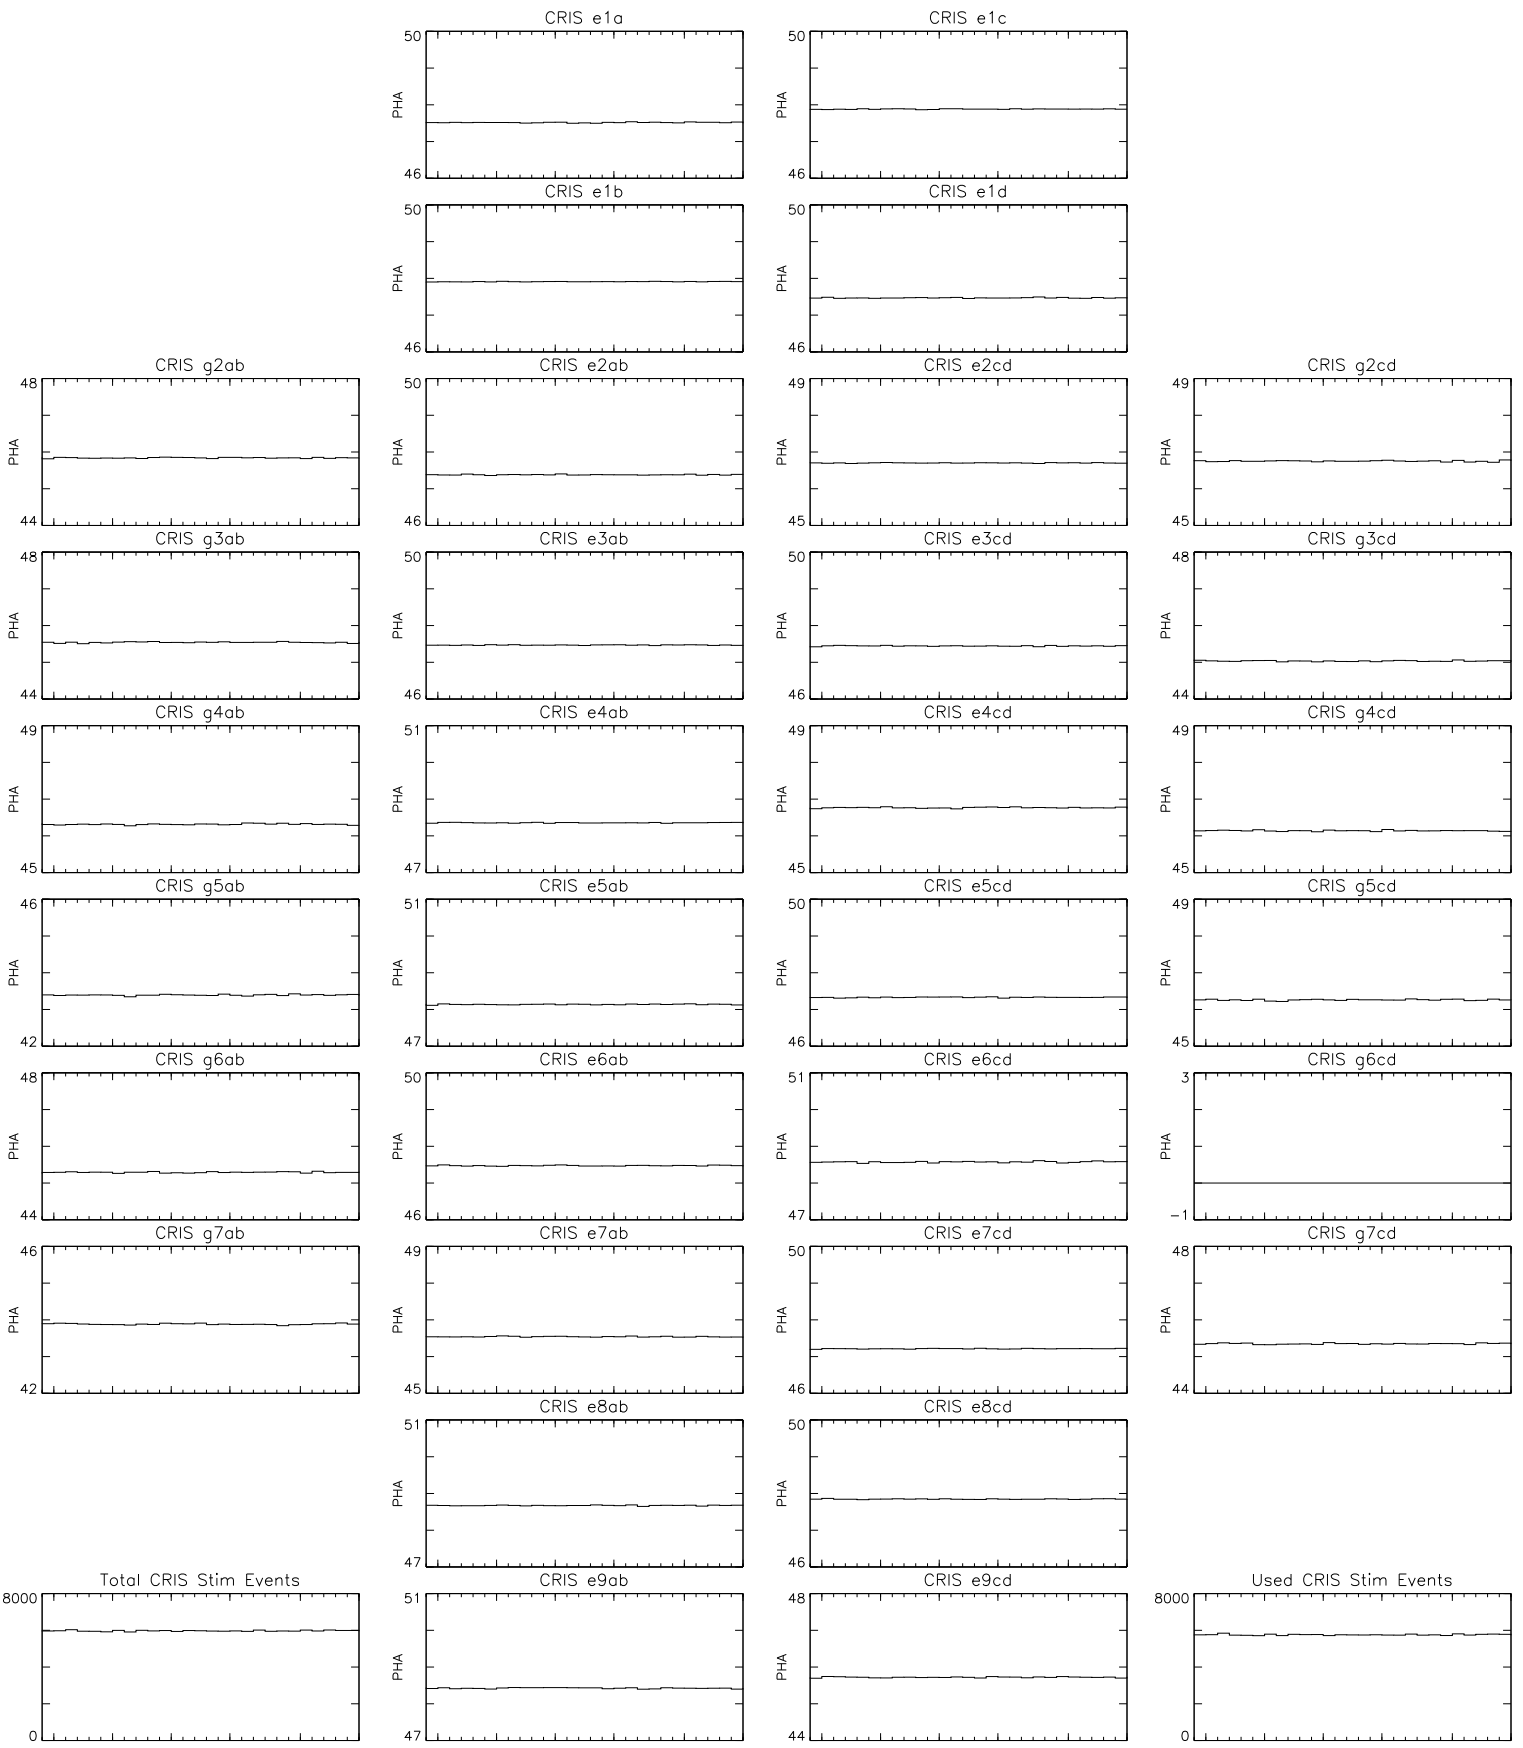

Bartels Rotation 2321
 Stim events – Daily fitted slope
 (10-Aug-2003 thru 05-Sep-2003) (222/2003 thru 248/2003)

Bartels Rotation 2321
 Stim events – Daily fitted offset
 (10-Aug-2003 thru 05-Sep-2003) (222/2003 thru 248/2003)

11 16 21 26 Sep 1 6
 time (10-Aug-2003 to 06-Sep-2003)