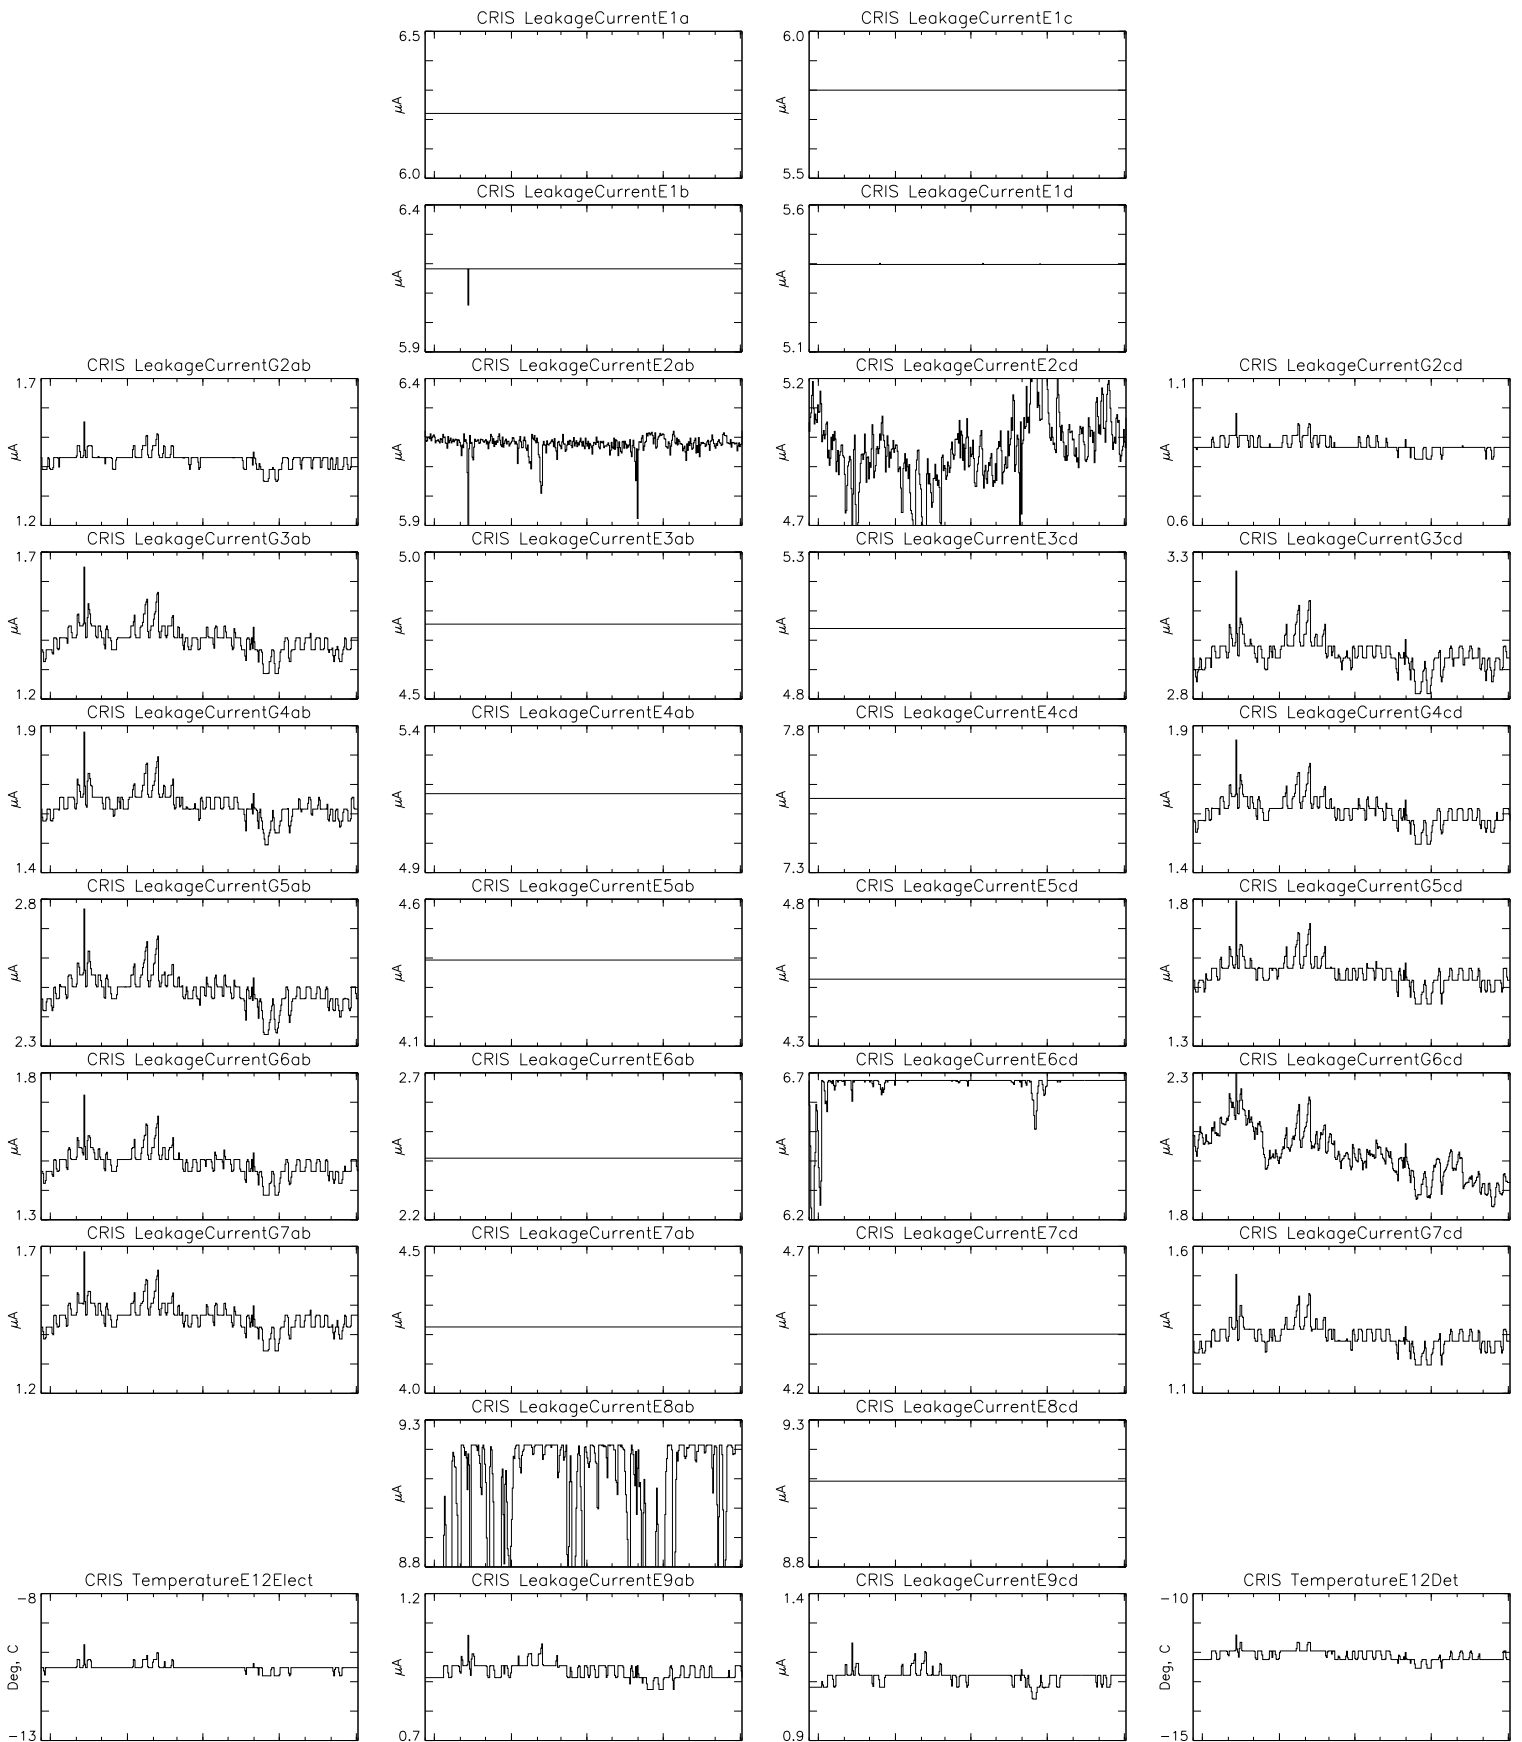

Bartels Rotation 2309–2322 – Daily Averages  
 (20–Sep–2002 thru 02–Oct–2003)  
 (263/2002 thru 275/2003)

Oct Jan Apr Jul Oct  
 time (20–Sep–2002 to 03–Oct–2003)

Bartels Rotation 2309-2322 - Daily Averages  
 (20-Sep-2002 thru 02-Oct-2003)  
 (263/2002 thru 275/2003)

Oct Jan Apr Jul Oct  
 time (20-Sep-2002 to 03-Oct-2003)

Bartels Rotation 2309-2322 – Daily Averages  
 (20-Sep-2002 thru 02-Oct-2003)  
 (263/2002 thru 275/2003)

Oct Jan Apr Jul Oct  
 time (20-Sep-2002 to 03-Oct-2003)

Bartels Rotation 2309-2322 - Daily Averages  
 (20-Sep-2002 thru 02-Oct-2003)  
 (263/2002 thru 275/2003)