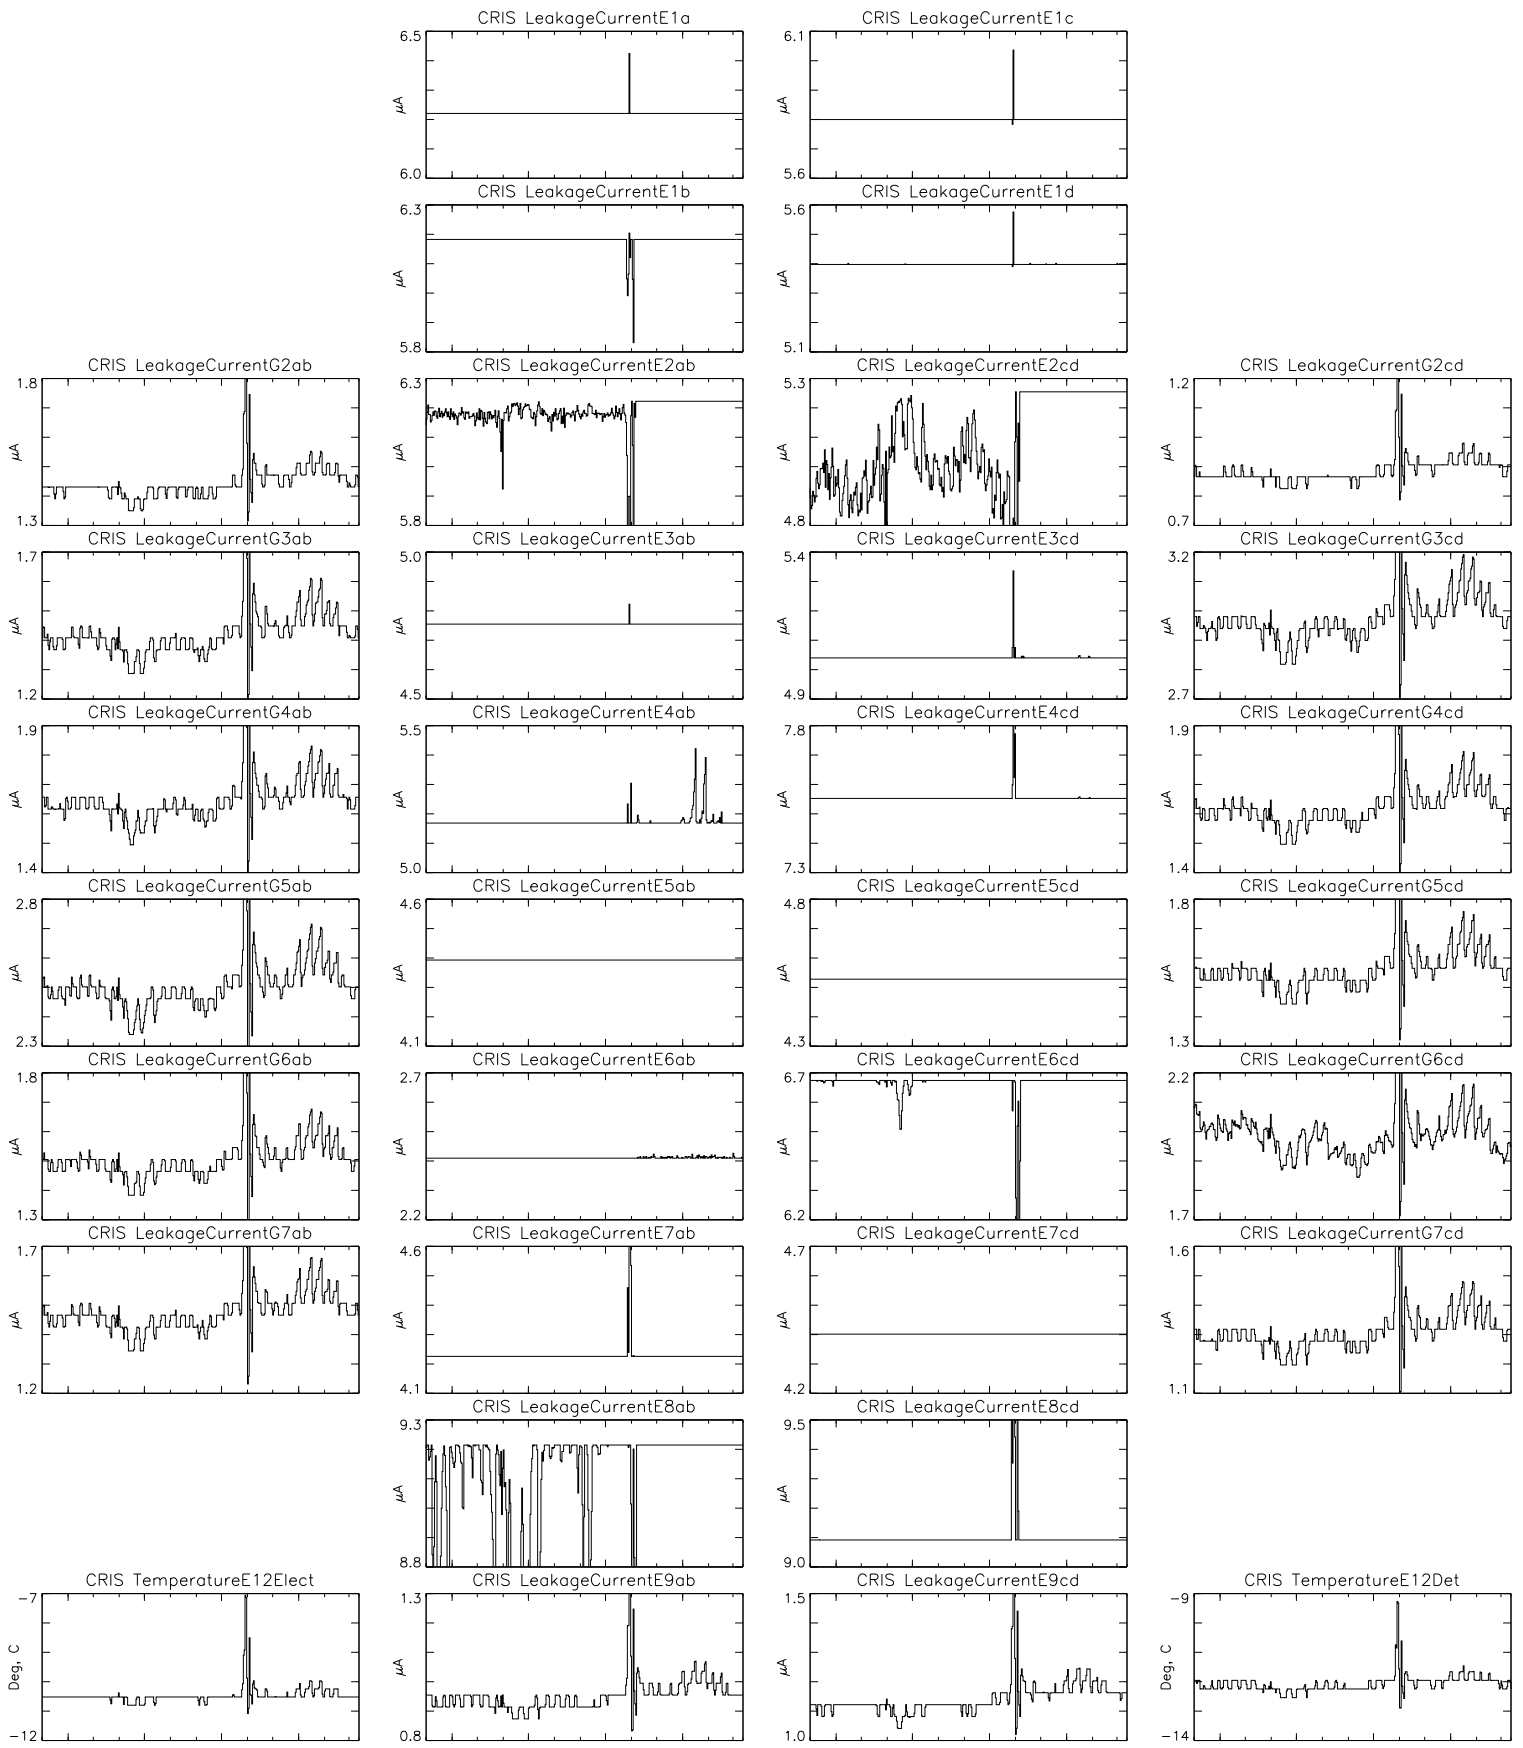

Bartels Rotation 2315-2328 – Daily Averages
 (01-Mar-2003 thru 12-Mar-2004)
 (060/2003 thru 072/2004)

Bartels Rotation 2315-2328 – Daily Averages
 (01-Mar-2003 thru 12-Mar-2004)
 (060/2003 thru 072/2004)

Apr Jul Oct Jan
 time (01-Mar-2003 to 13-Mar-2004)

Bartels Rotation 2315-2328 – Daily Averages
(01-Mar-2003 thru 12-Mar-2004)
(060/2003 thru 072/2004)

Apr Jul Oct Jan
time (01-Mar-2003 to 13-Mar-2004)

Bartels Rotation 2315-2328 – Daily Averages
 (01-Mar-2003 thru 12-Mar-2004)
 (060/2003 thru 072/2004)