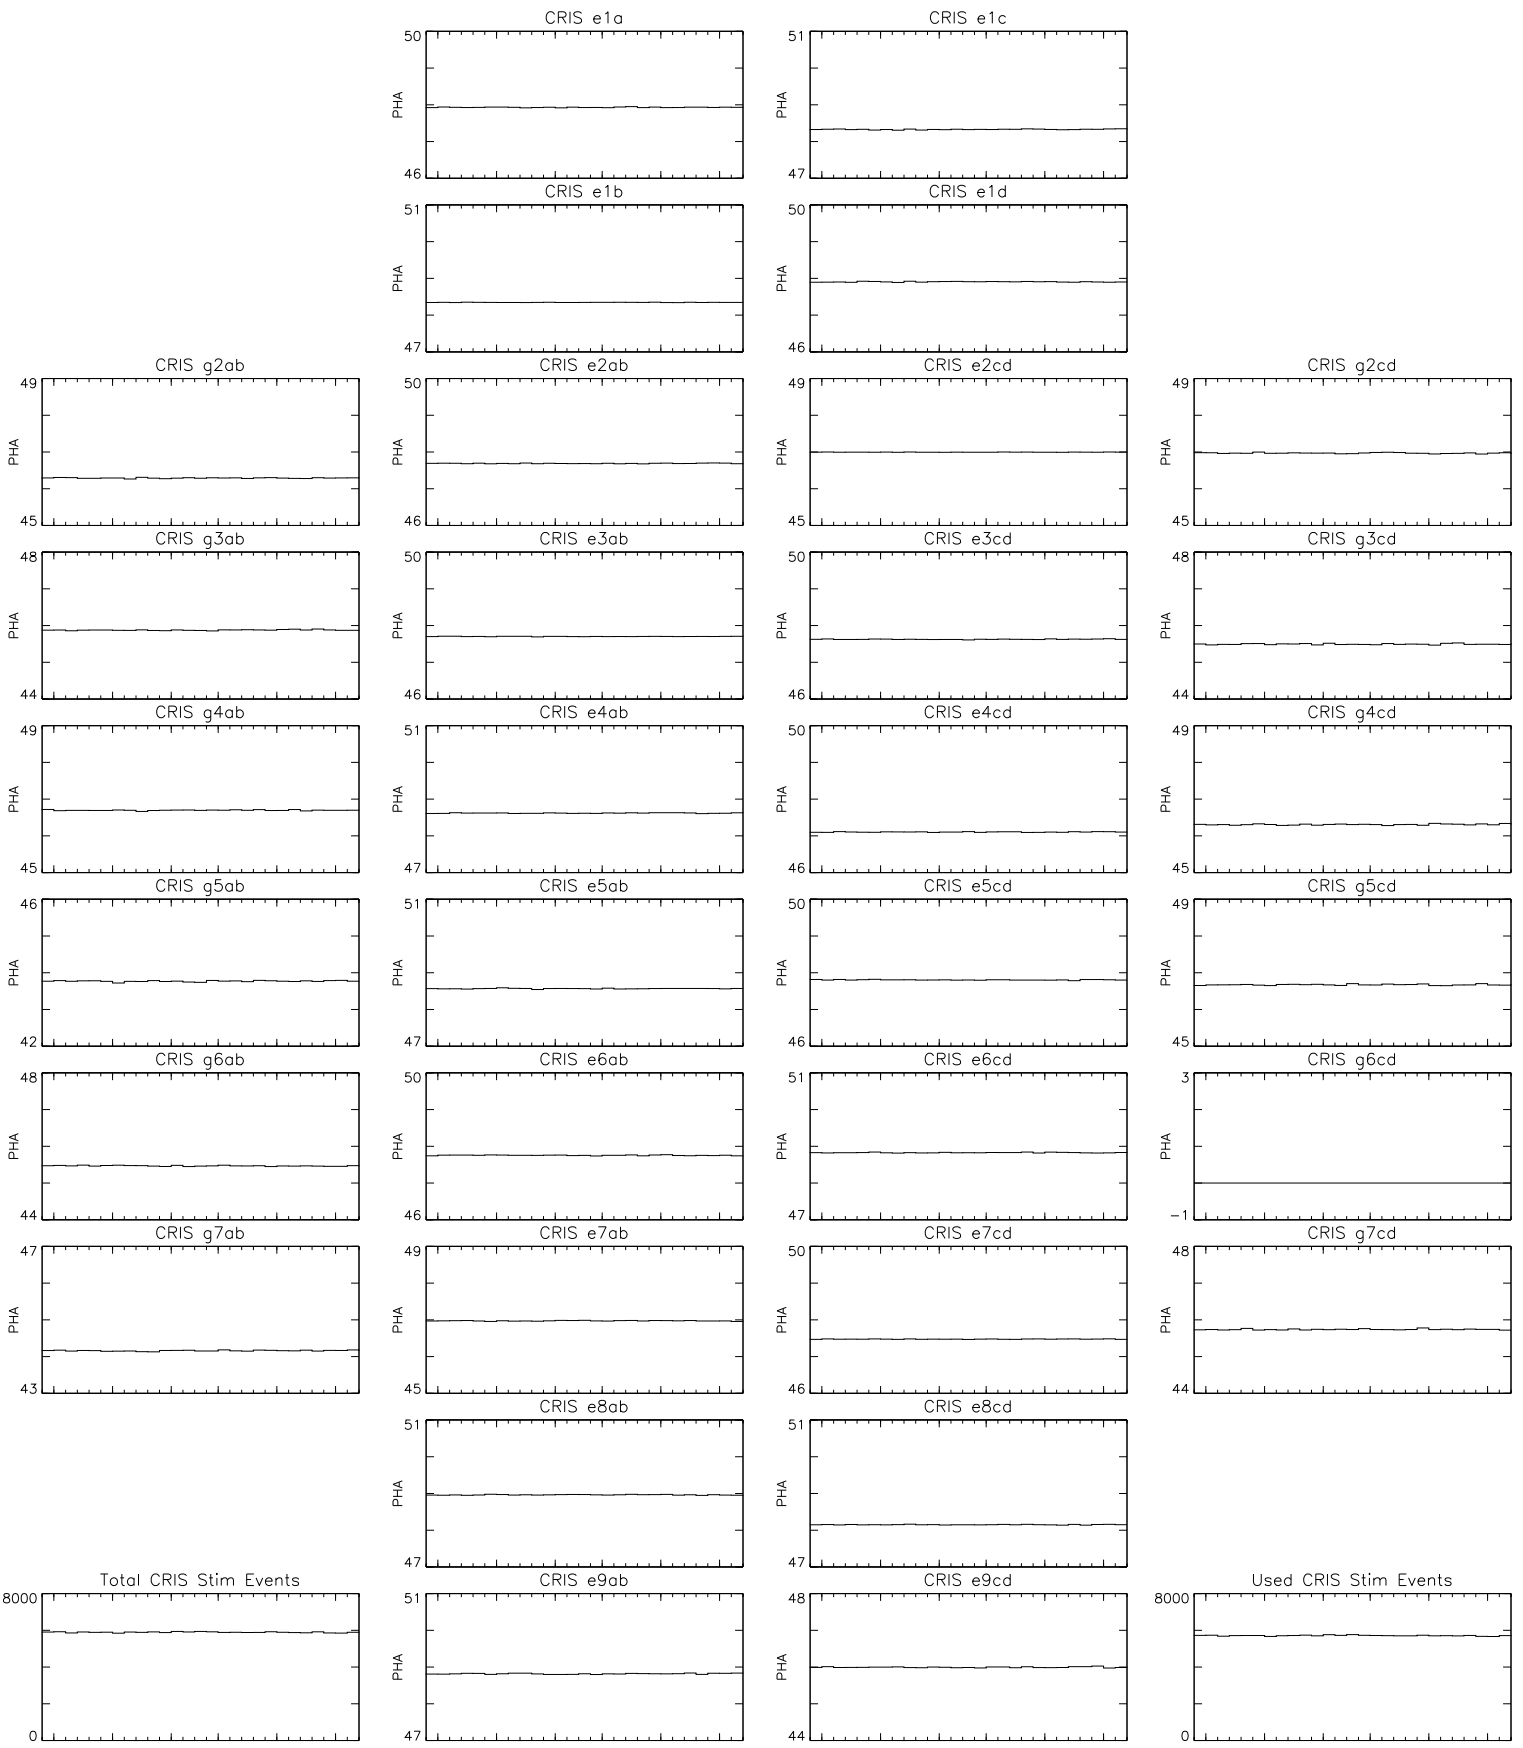

Bartels Rotation 2328  
 Stim events – Daily fitted slope  
 (15–Feb–2004 thru 12–Mar–2004) (046/2004 thru 072/2004)

Bartels Rotation 2328  
 Stim events – Daily fitted offset  
 (15–Feb–2004 thru 12–Mar–2004) (046/2004 thru 072/2004)

16                      21                      26                      Mar 1                      6                      11

time (15–Feb–2004 to 13–Mar–2004)