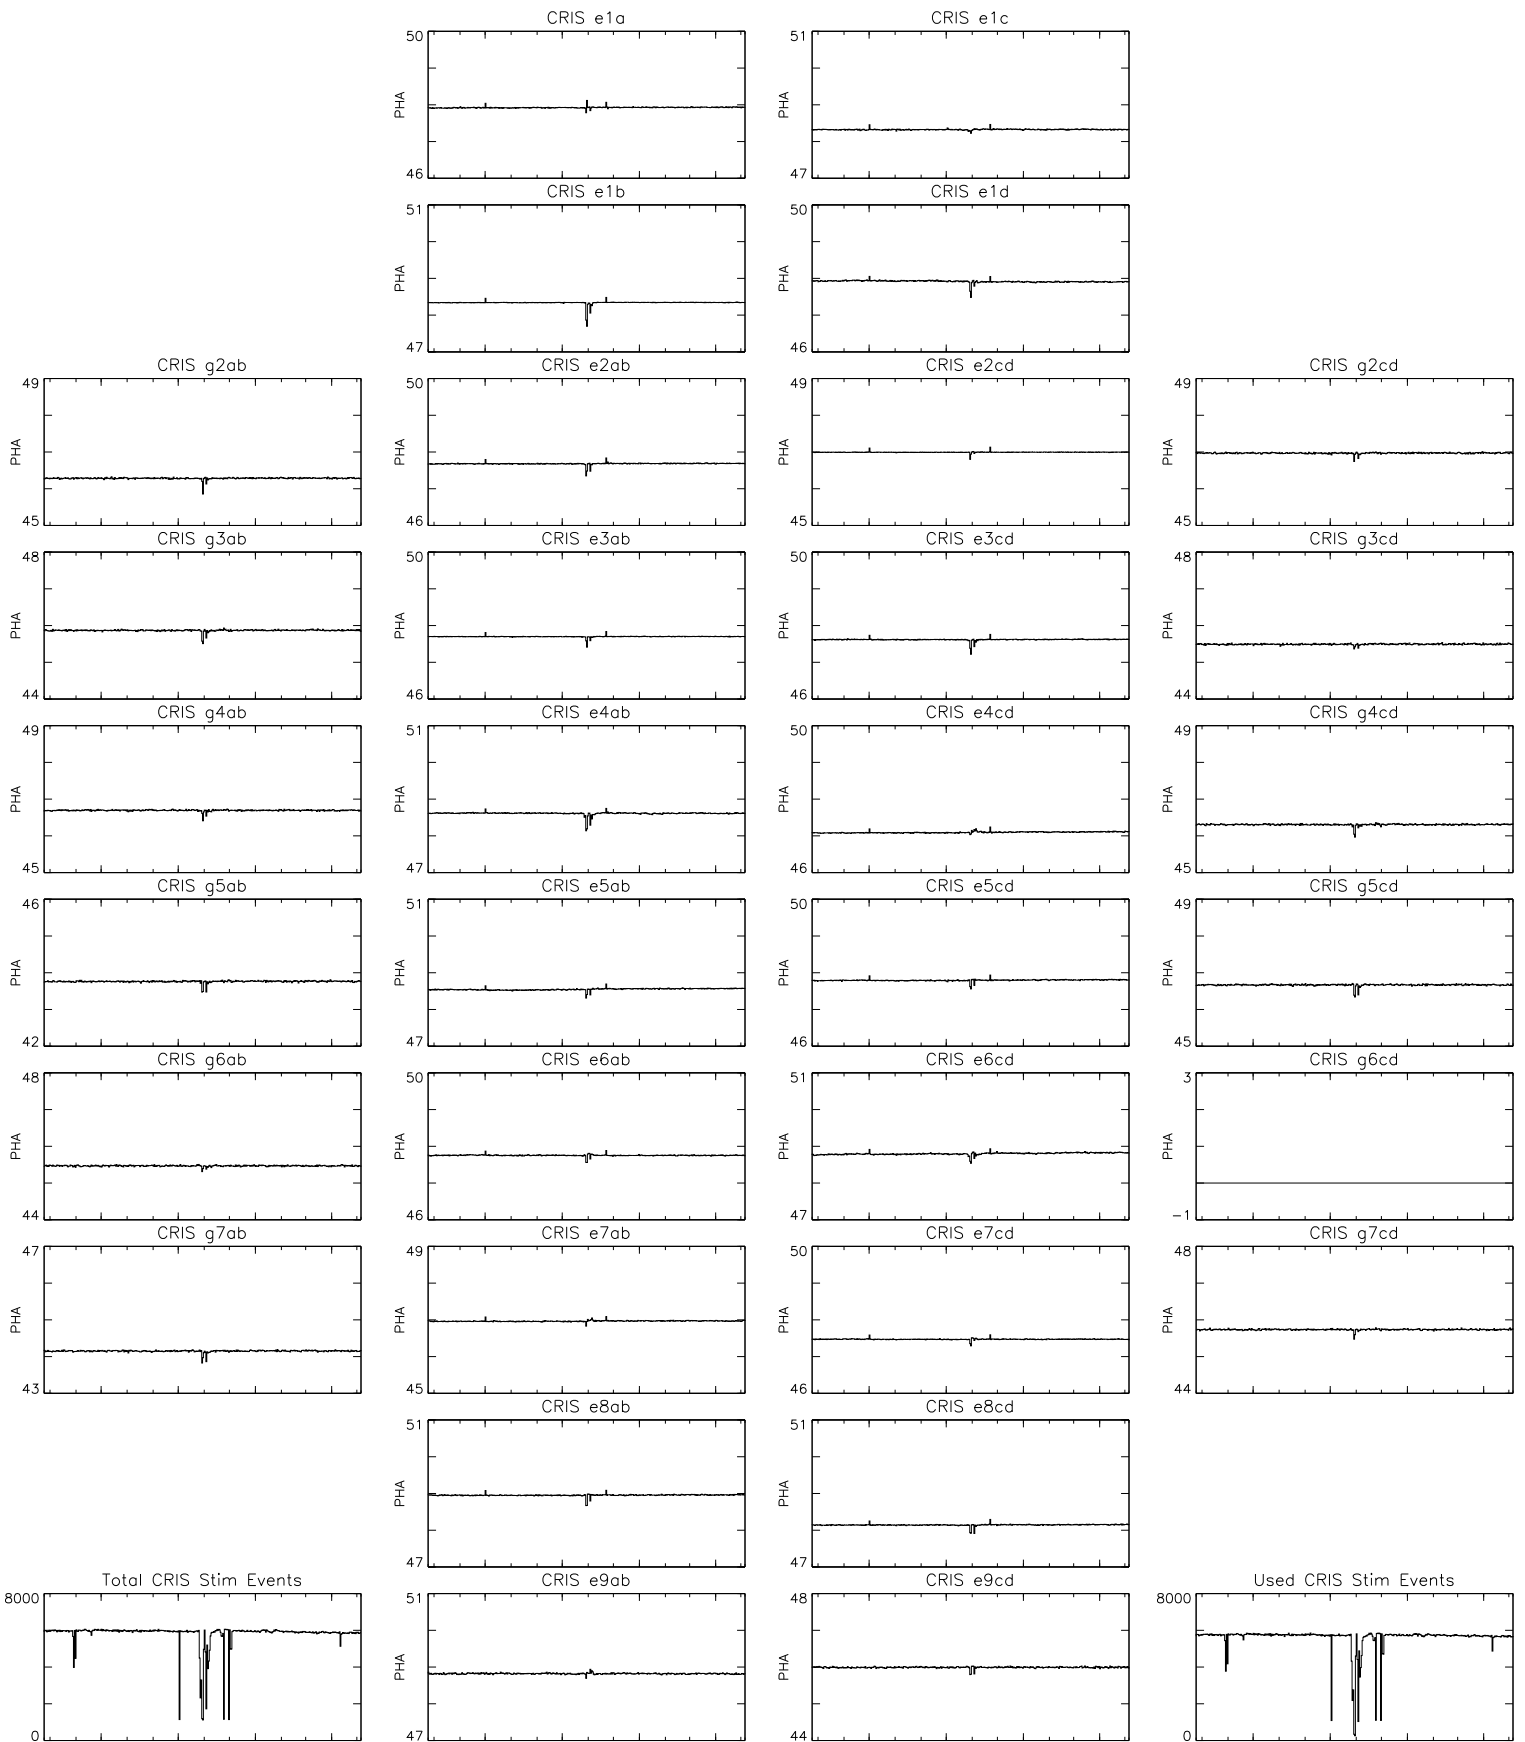

Bartels Rotation 2317–2330
 Stim events – Daily fitted slope
 (24–Apr–2003 thru 05–May–2004) (114/2003 thru 126/2004)

Bartels Rotation 2317-2330
 Stim events - Daily fitted offset
 (24-Apr-2003 thru 05-May-2004) (114/2003 thru 126/2004)

time (24-Apr-2003 to 06-May-2004)