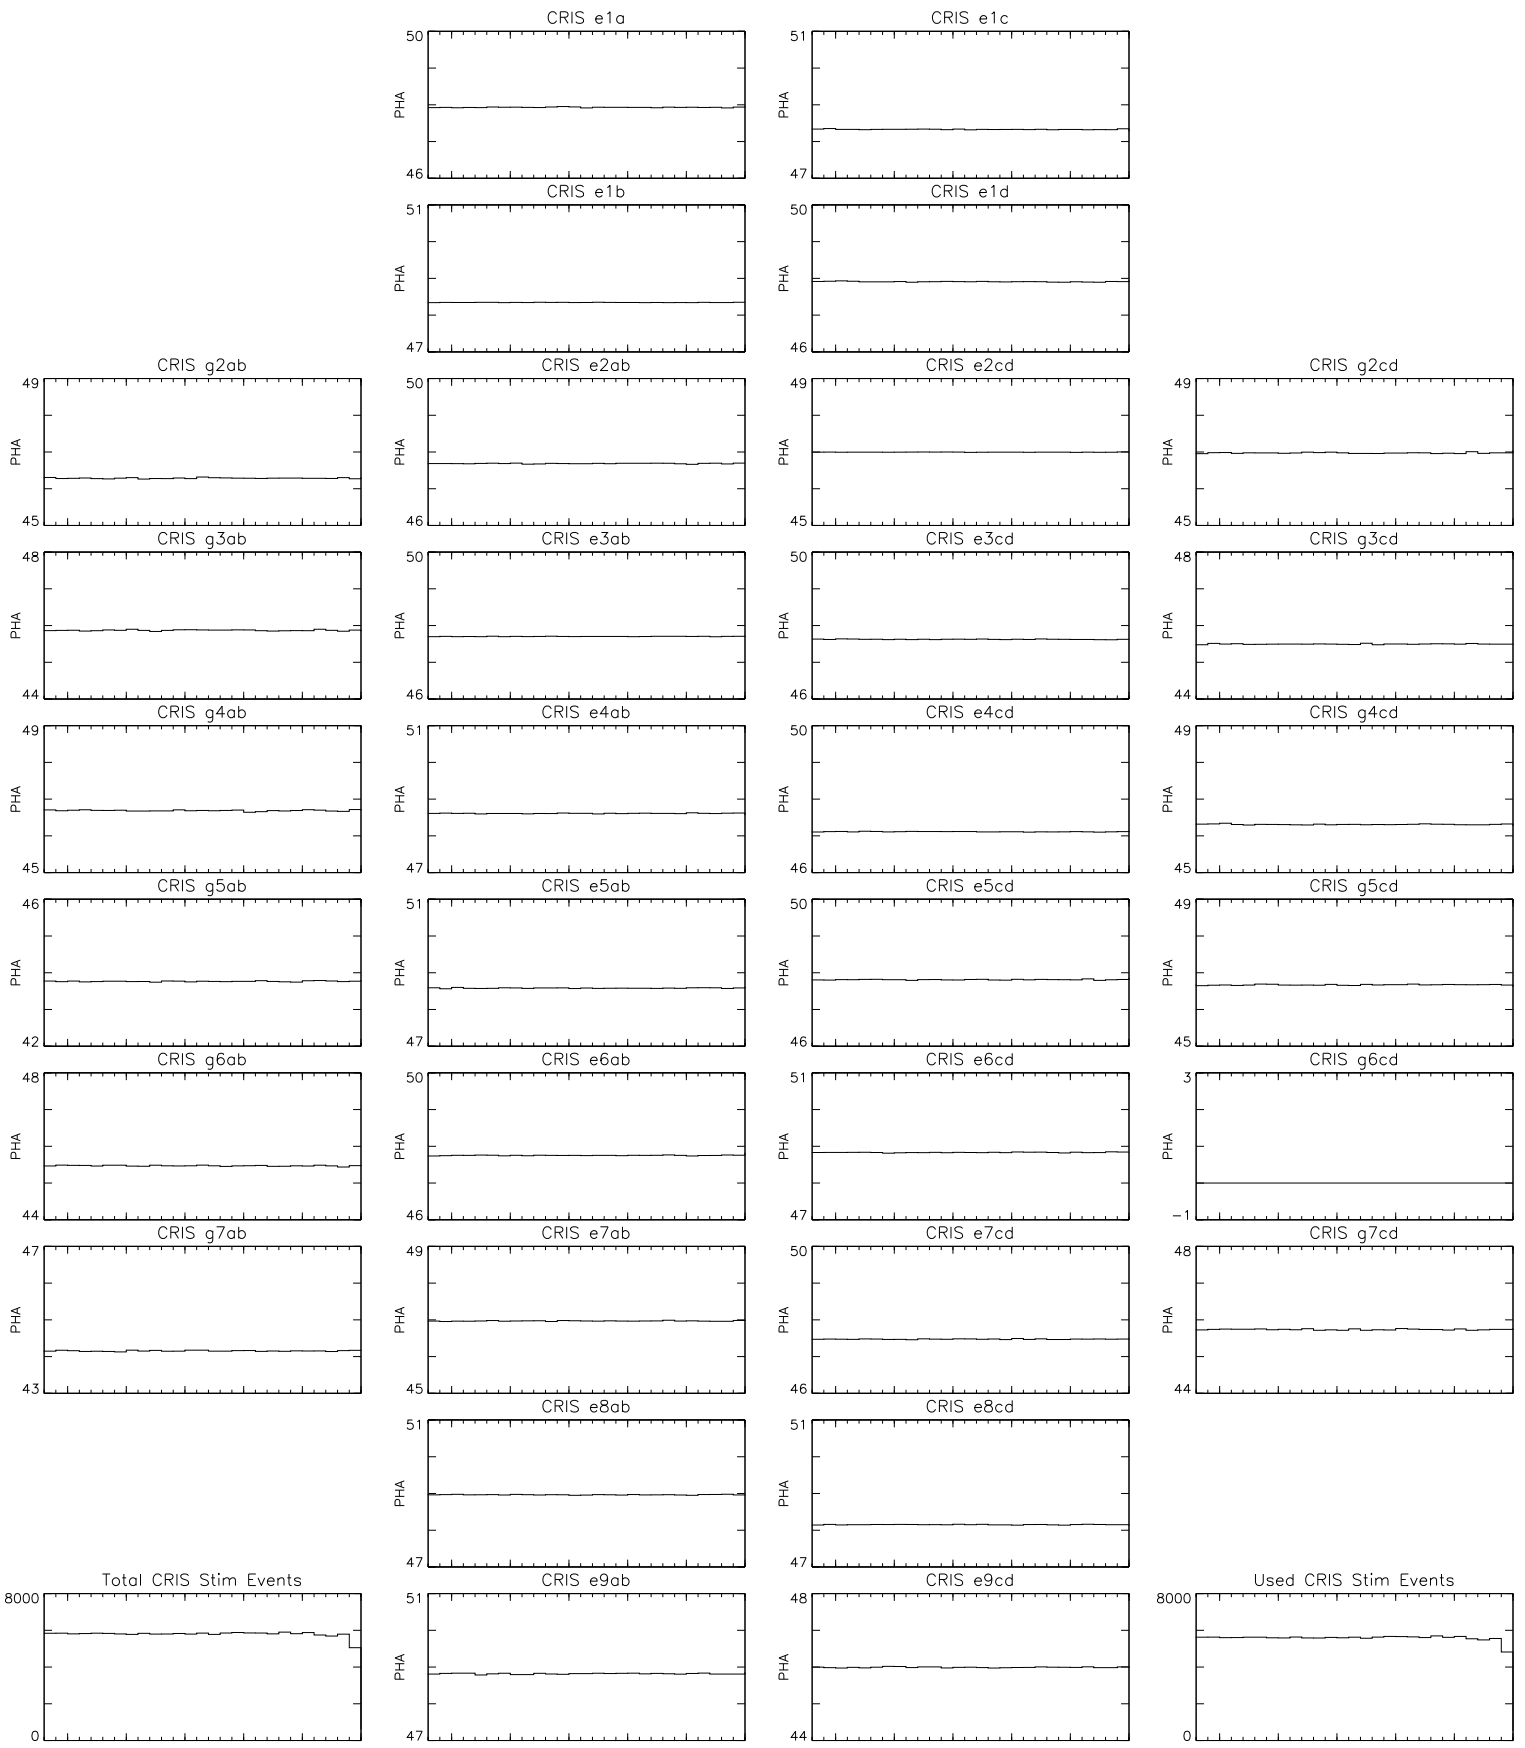

Bartels Rotation 2333
 Stim events – Daily fitted slope
 (29-Jun-2004 thru 25-Jul-2004) (181/2004 thru 207/2004)

Bartels Rotation 2333
 Stim events – Daily fitted offset
 (29-Jun-2004 thru 25-Jul-2004) (181/2004 thru 207/2004)

 time (29-Jun-2004 to 26-Jul-2004)