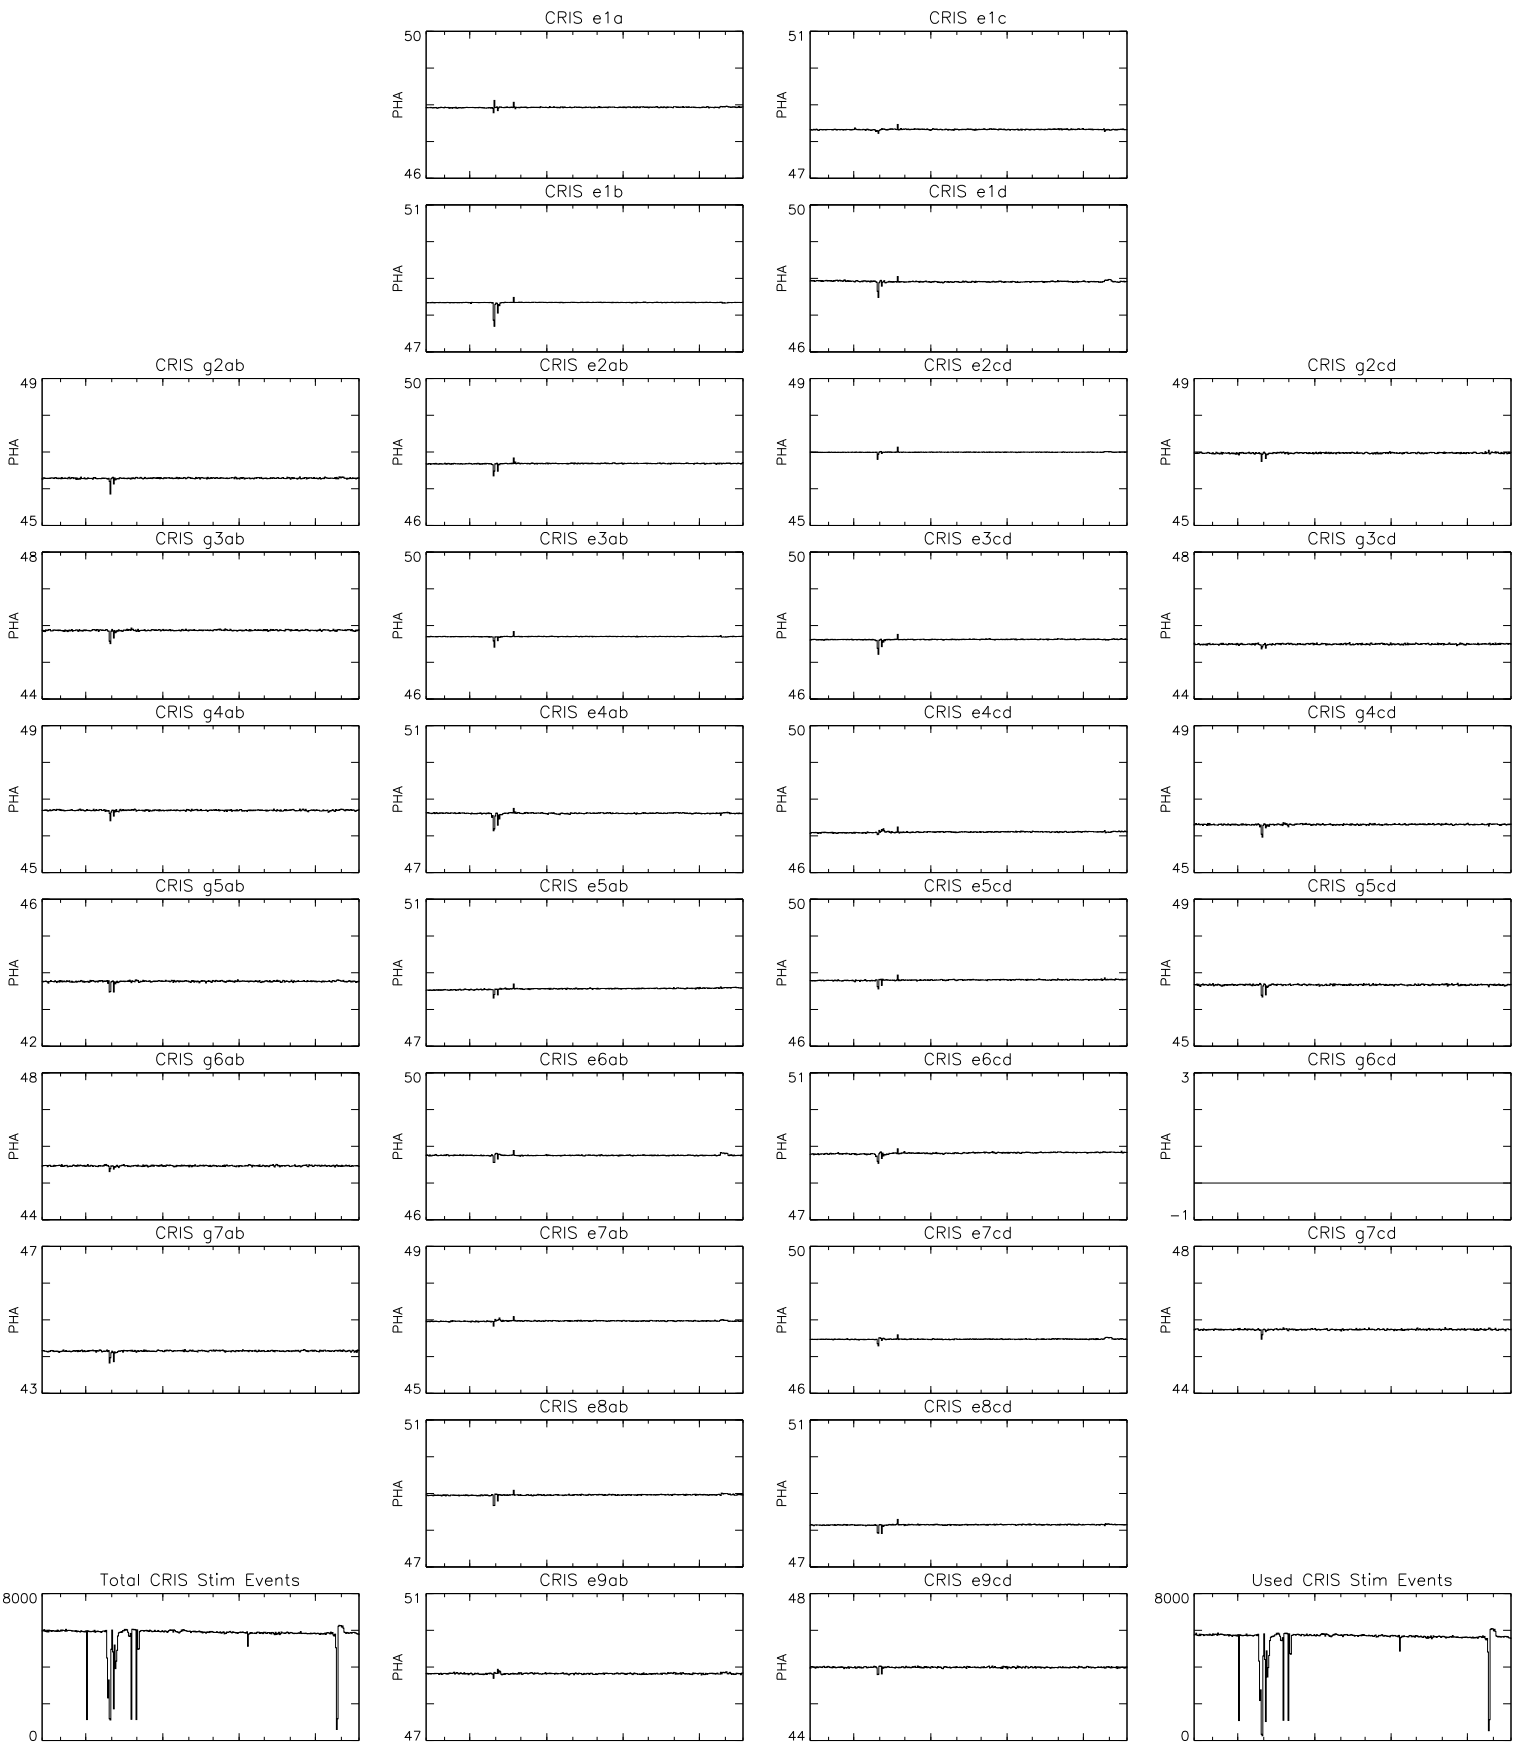

Bartels Rotation 2321–2334
 Stim events – Daily fitted slope
 (10–Aug–2003 thru 21–Aug–2004) (222/2003 thru 234/2004)

time (10–Aug–2003 to 22–Aug–2004)

Bartels Rotation 2321–2334
 Stim events – Daily fitted offset
 (10–Aug–2003 thru 21–Aug–2004) (222/2003 thru 234/2004)

Oct Jan Apr Jul
 time (10–Aug–2003 to 22–Aug–2004)