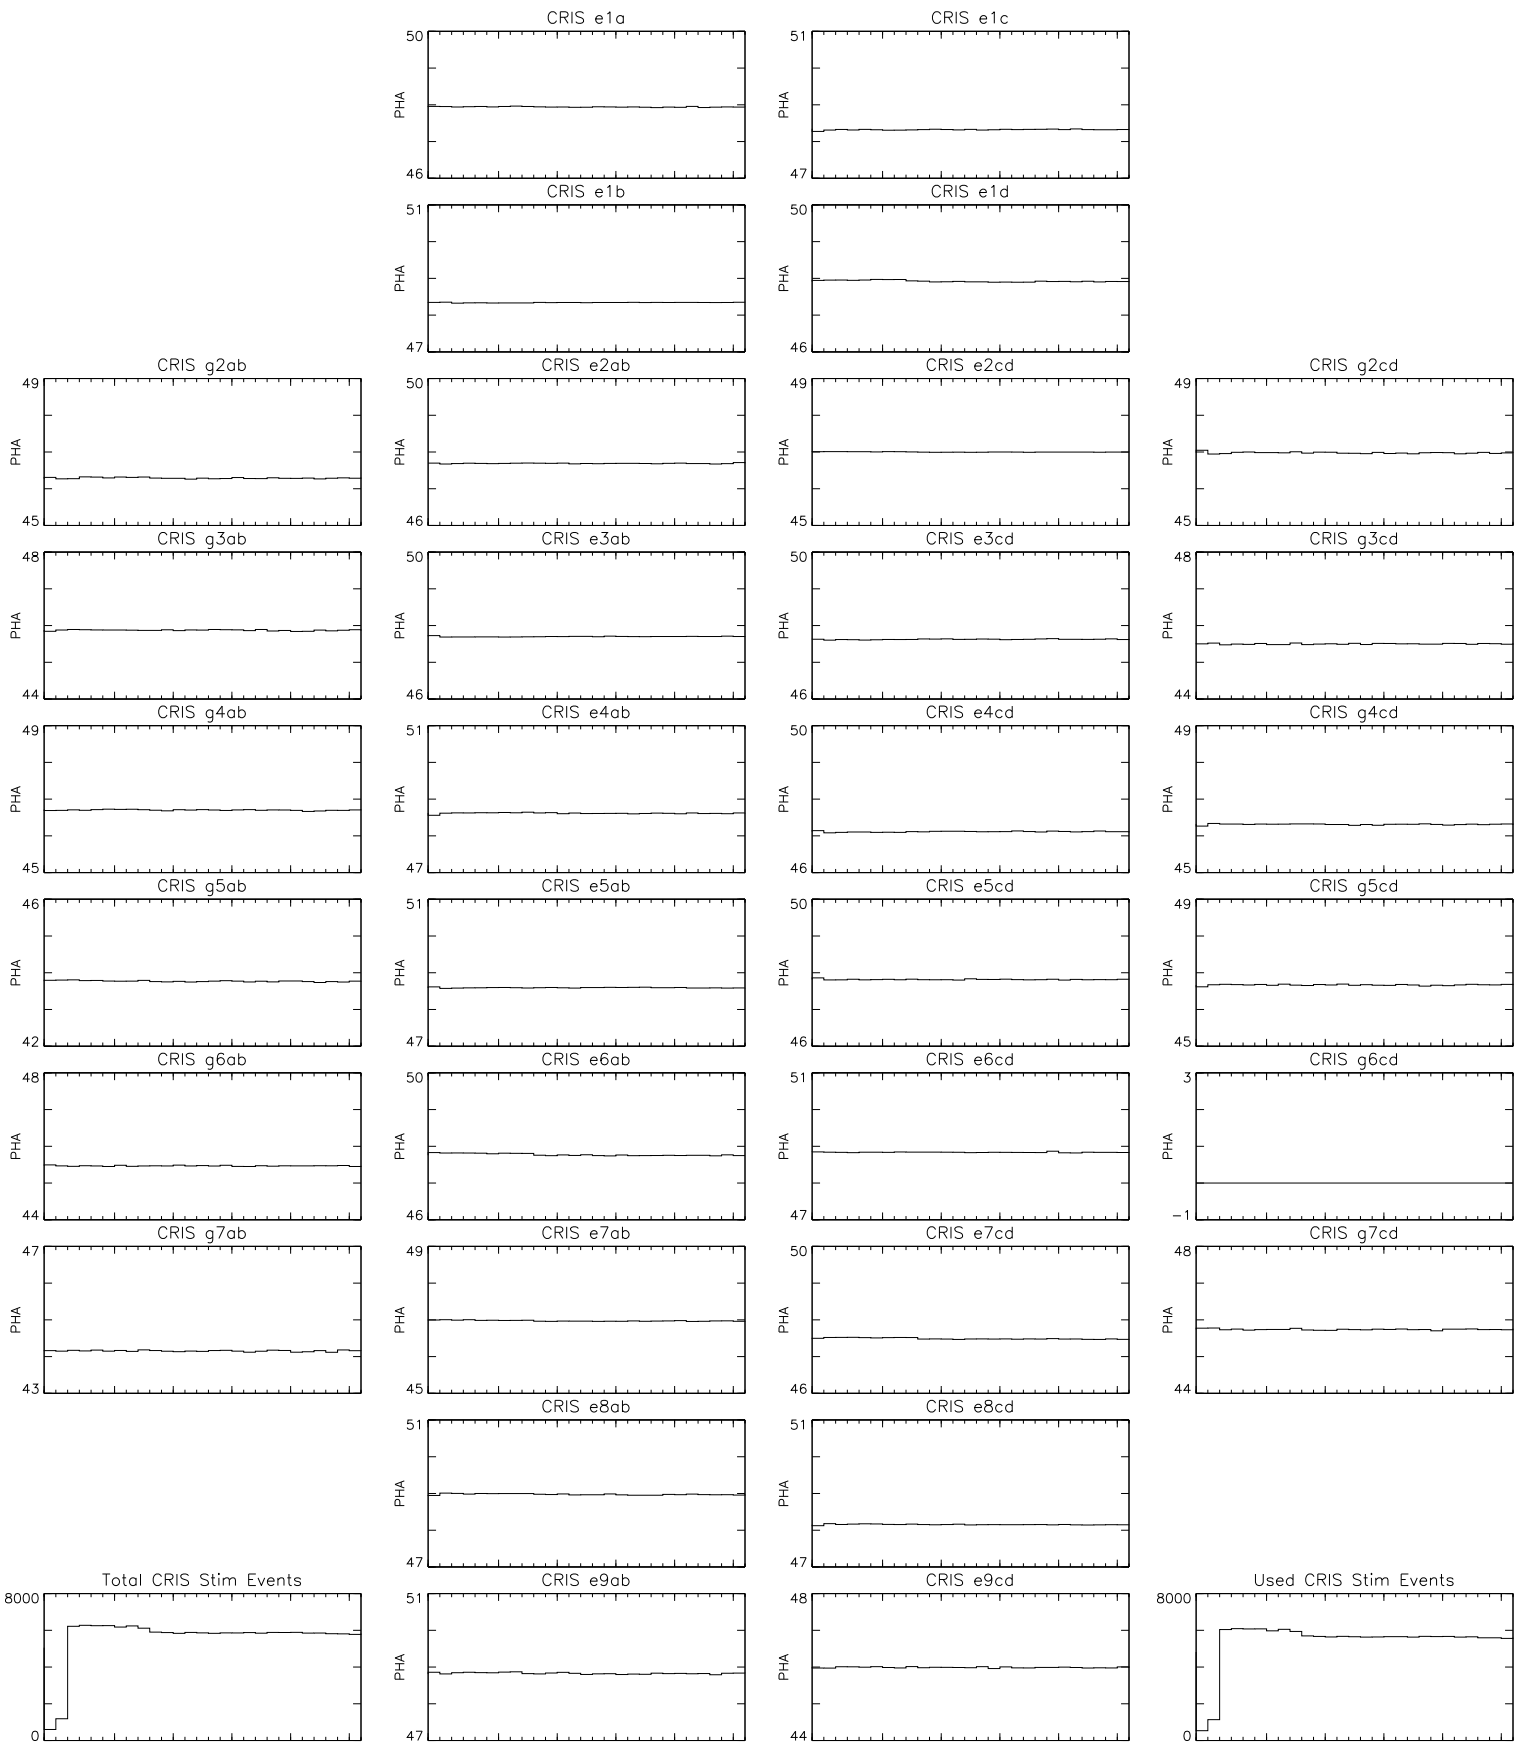

Bartels Rotation 2334  
 Stim events – Daily fitted slope  
 (26-Jul-2004 thru 21-Aug-2004) (208/2004 thru 234/2004)

Bartels Rotation 2334  
 Stim events – Daily fitted offset  
 (26-Jul-2004 thru 21-Aug-2004) (208/2004 thru 234/2004)

time (26-Jul-2004 to 22-Aug-2004)