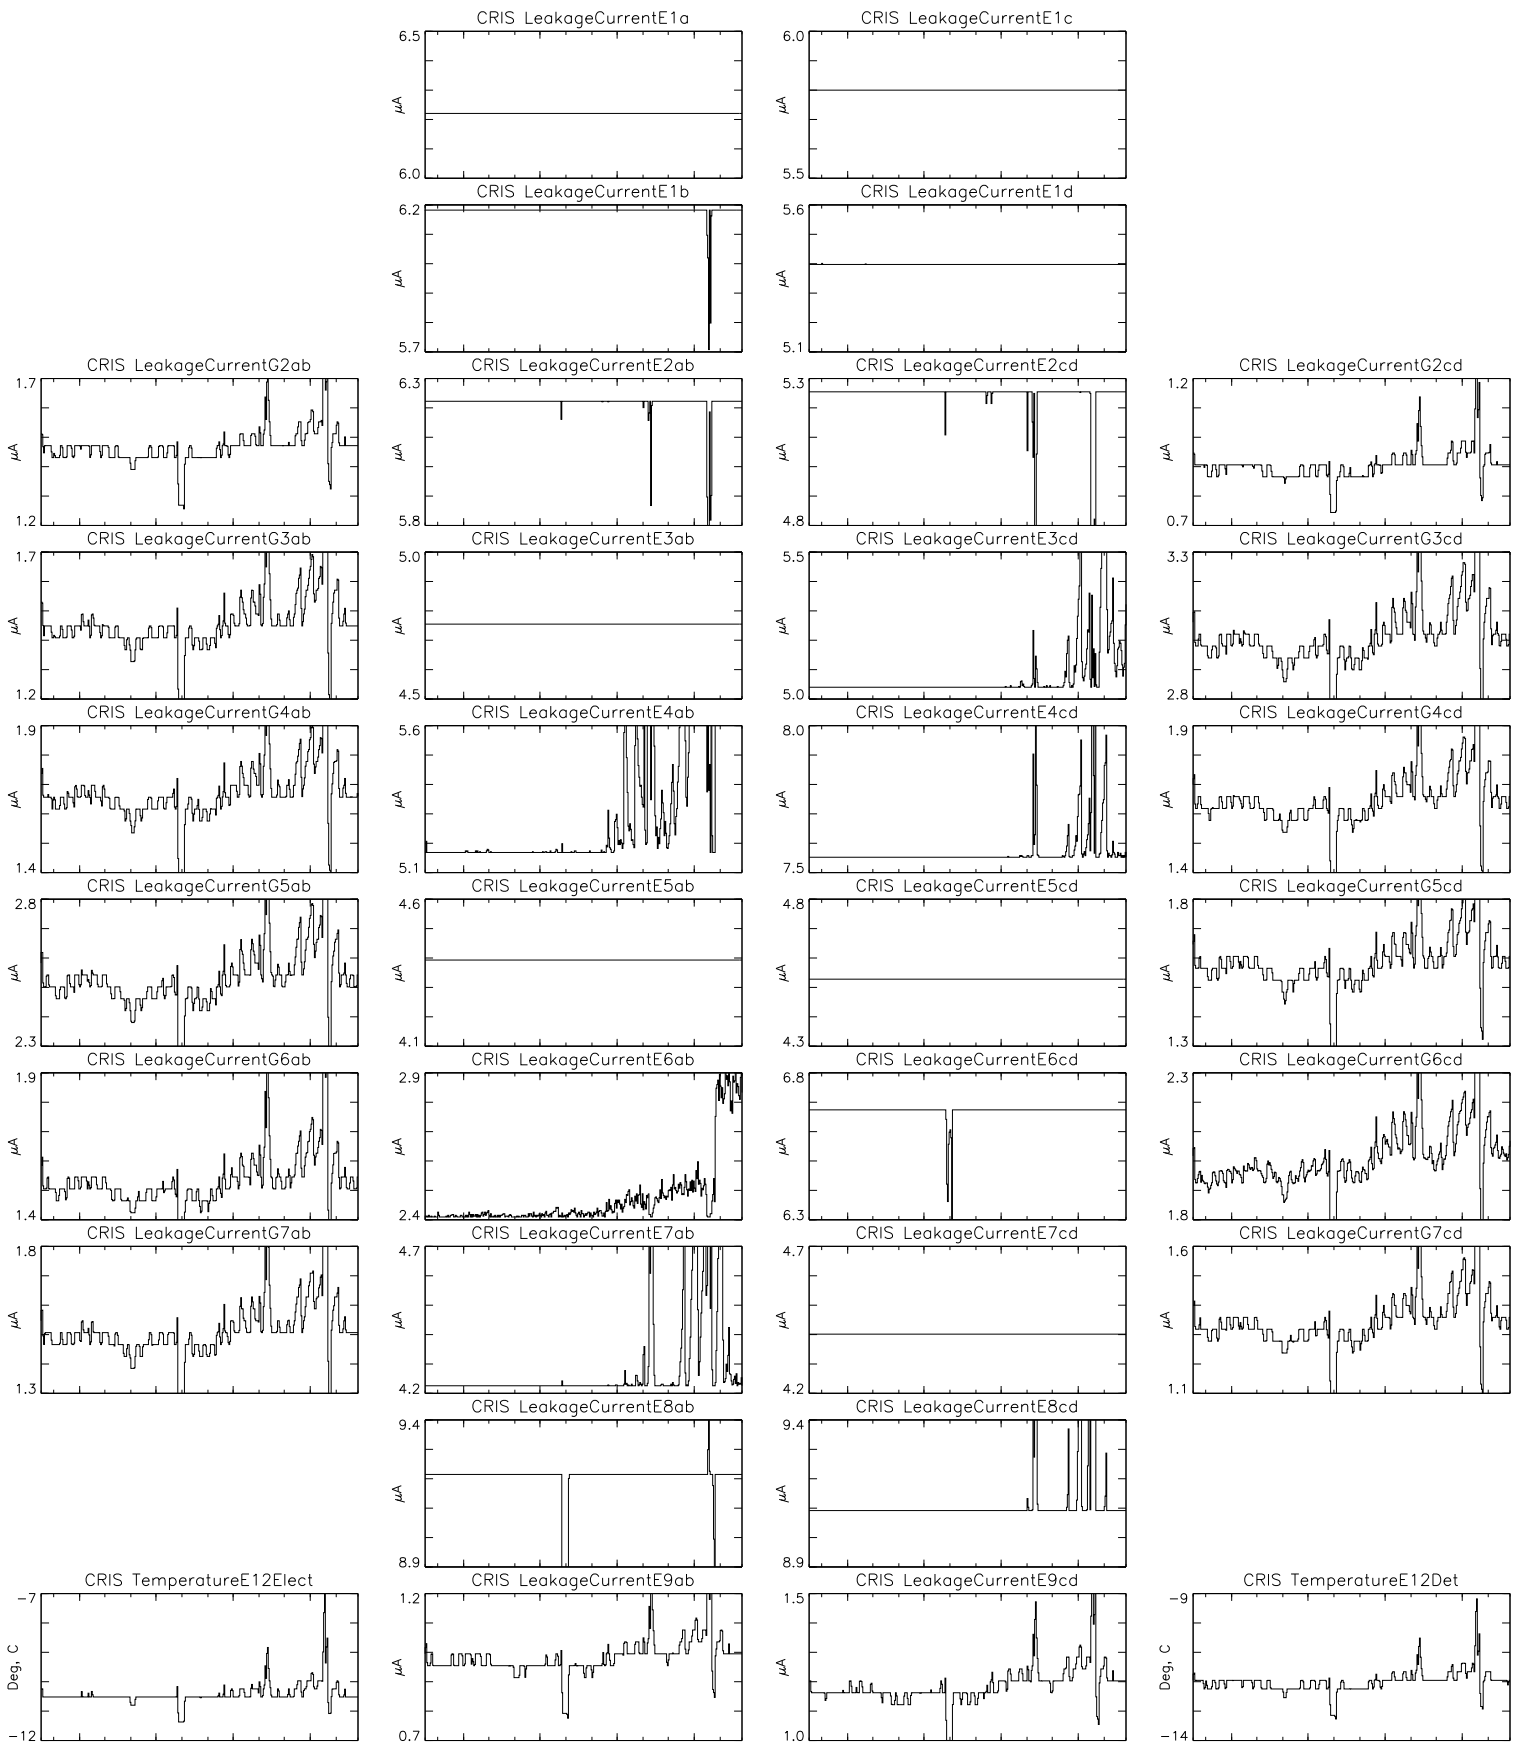

Bartels Rotation 2328-2341 – Daily Averages
 (15-Feb-2004 thru 26-Feb-2005)
 (046/2004 thru 057/2005)

Apr

Jul

Oct

Jan

time (15-Feb-2004 to 27-Feb-2005)

Bartels Rotation 2328-2341 – Daily Averages
 (15-Feb-2004 thru 26-Feb-2005)
 (046/2004 thru 057/2005)

Apr

Jul

Oct

Jan

time (15-Feb-2004 to 27-Feb-2005)

Bartels Rotation 2328-2341 – Daily Averages
(15-Feb-2004 thru 26-Feb-2005)
(046/2004 thru 057/2005)

Apr

Jul

Oct

Jan

time (15-Feb-2004 to 27-Feb-2005)

Bartels Rotation 2328-2341 – Daily Averages
 (15-Feb-2004 thru 26-Feb-2005)
 (046/2004 thru 057/2005)

Apr Jul Oct Jan
 time (15-Feb-2004 to 27-Feb-2005)