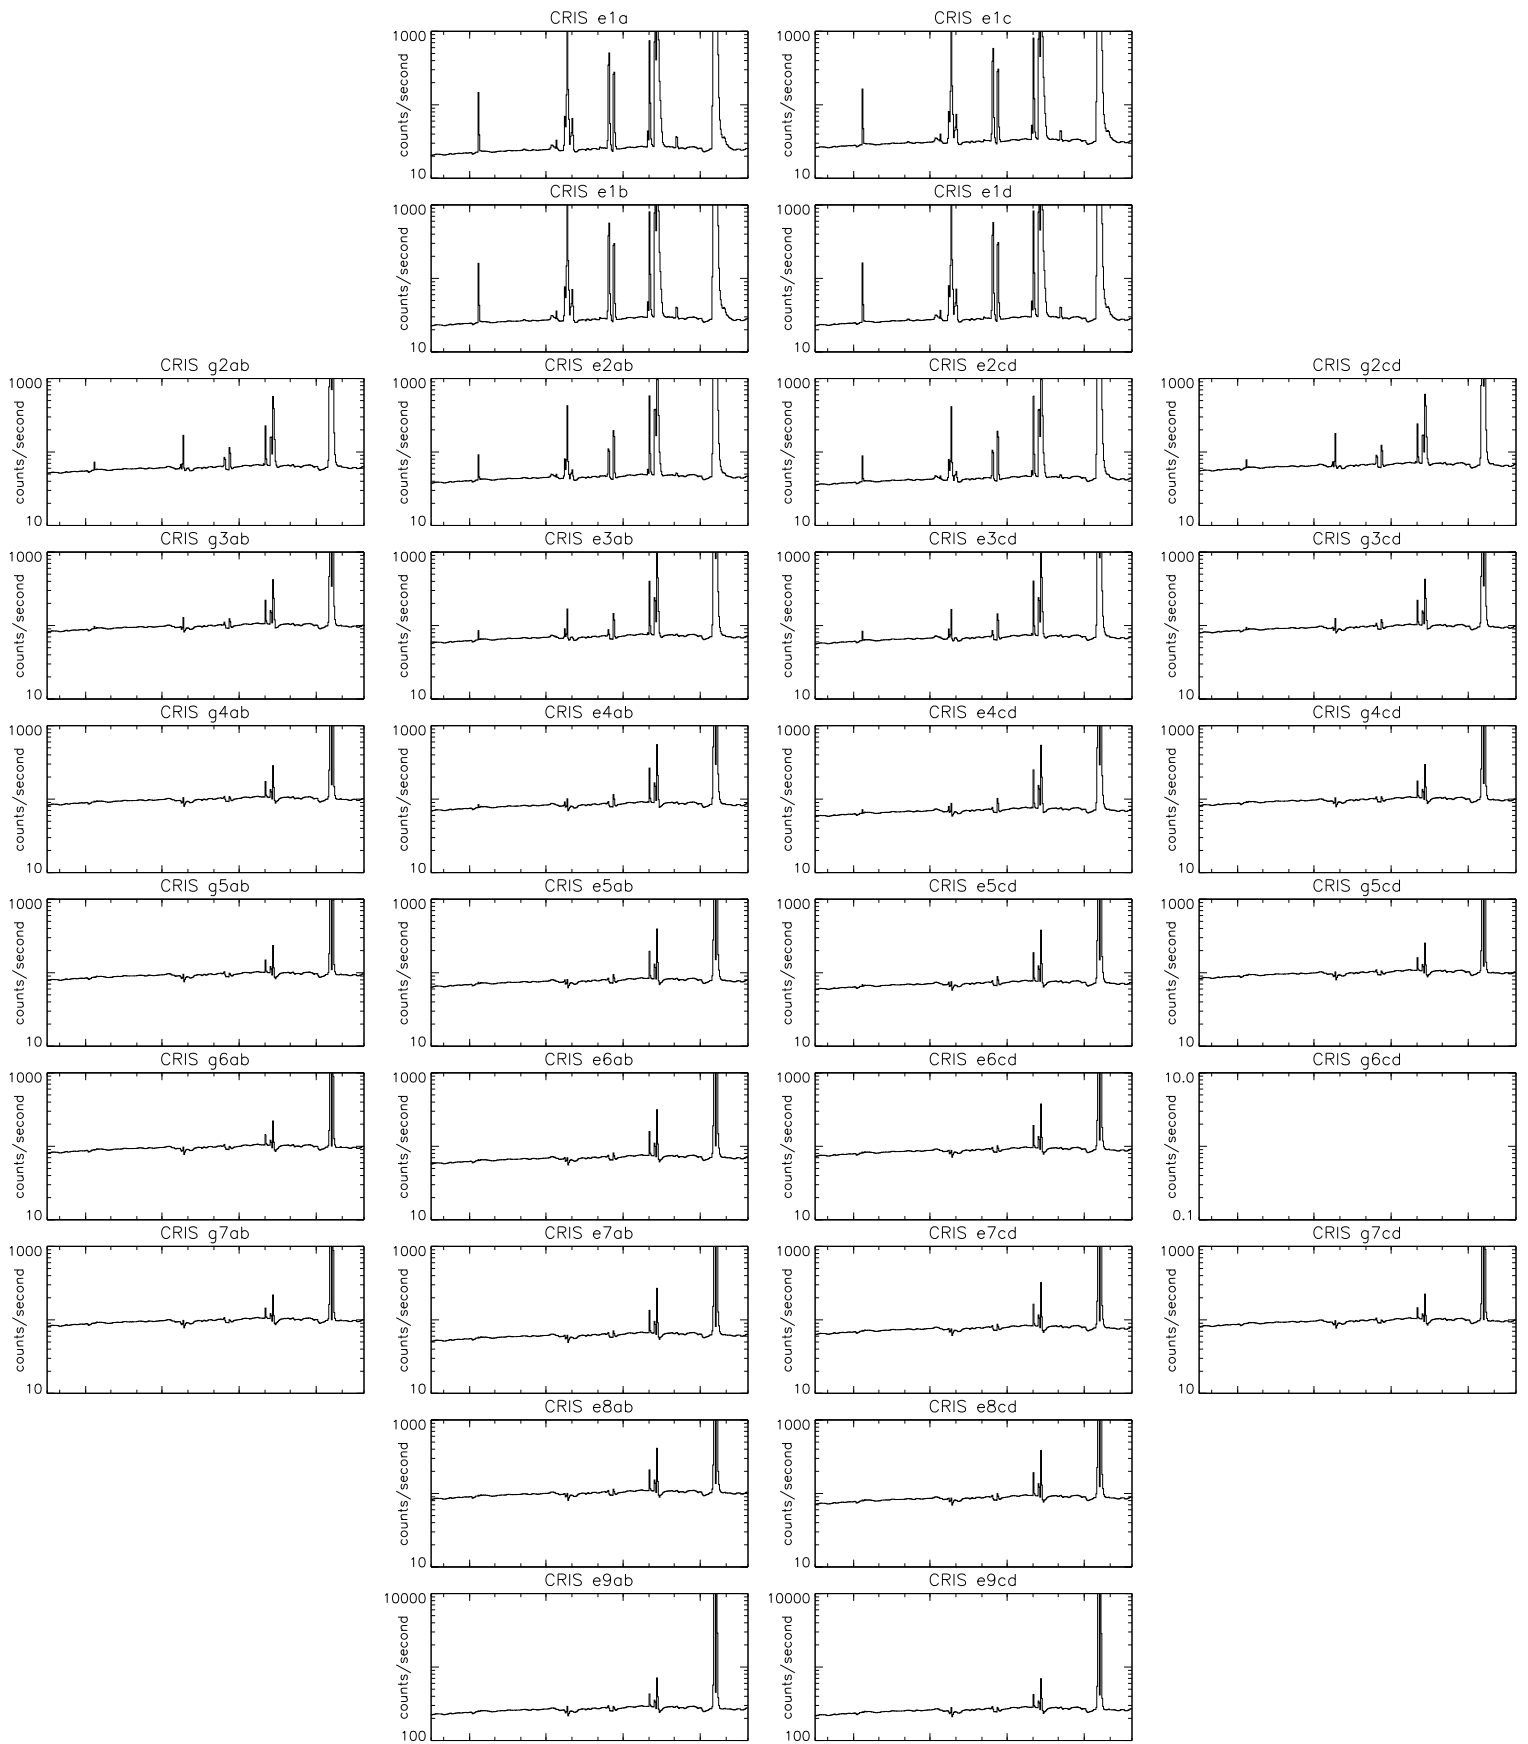

Bartels Rotation 2328-2341 – Daily Averages
 (15-Feb-2004 thru 26-Feb-2005)
 (046/2004 thru 057/2005)

Apr

Jul

Oct

Jan

time (15-Feb-2004 to 27-Feb-2005)

Bartels Rotation 2328-2341 – Daily Averages
 (15-Feb-2004 thru 26-Feb-2005)
 (046/2004 thru 057/2005)

Apr

Jul

Oct

Jan

time (15-Feb-2004 to 27-Feb-2005)

Bartels Rotation 2328-2341 – Daily Averages
(15-Feb-2004 thru 26-Feb-2005)
(046/2004 thru 057/2005)

Apr

Jul

Oct

Jan

time (15-Feb-2004 to 27-Feb-2005)

Bartels Rotation 2328-2341 – Daily Averages
 (15-Feb-2004 thru 26-Feb-2005)
 (046/2004 thru 057/2005)

Apr Jul Oct Jan
 time (15-Feb-2004 to 27-Feb-2005)