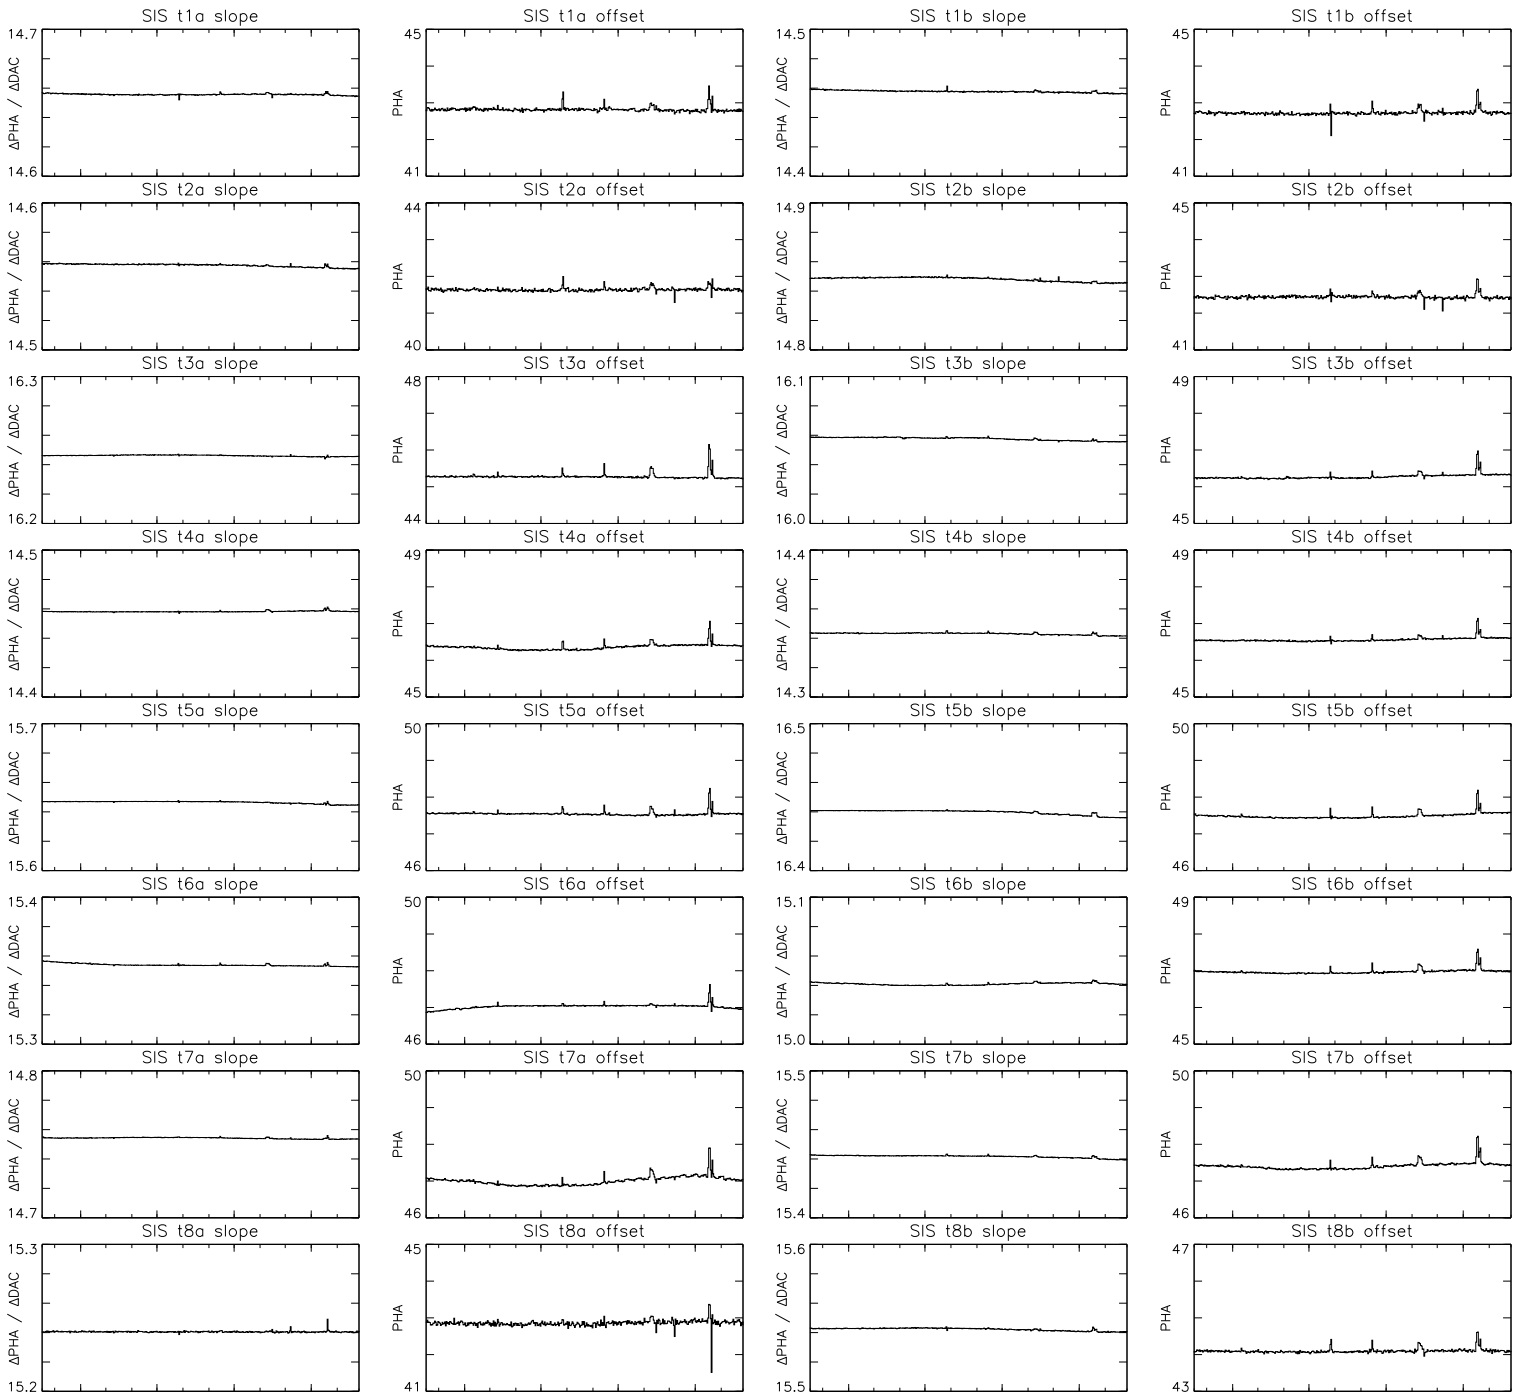

Bartels Rotation 2328–2341
 Stim events – Daily fitted slope & offset
 (15–Feb–2004 thru 26–Feb–2005) (046/2004 thru 057/2005)

Apr

Jul

Oct

Jan

time (15–Feb–2004 to 27–Feb–2005)