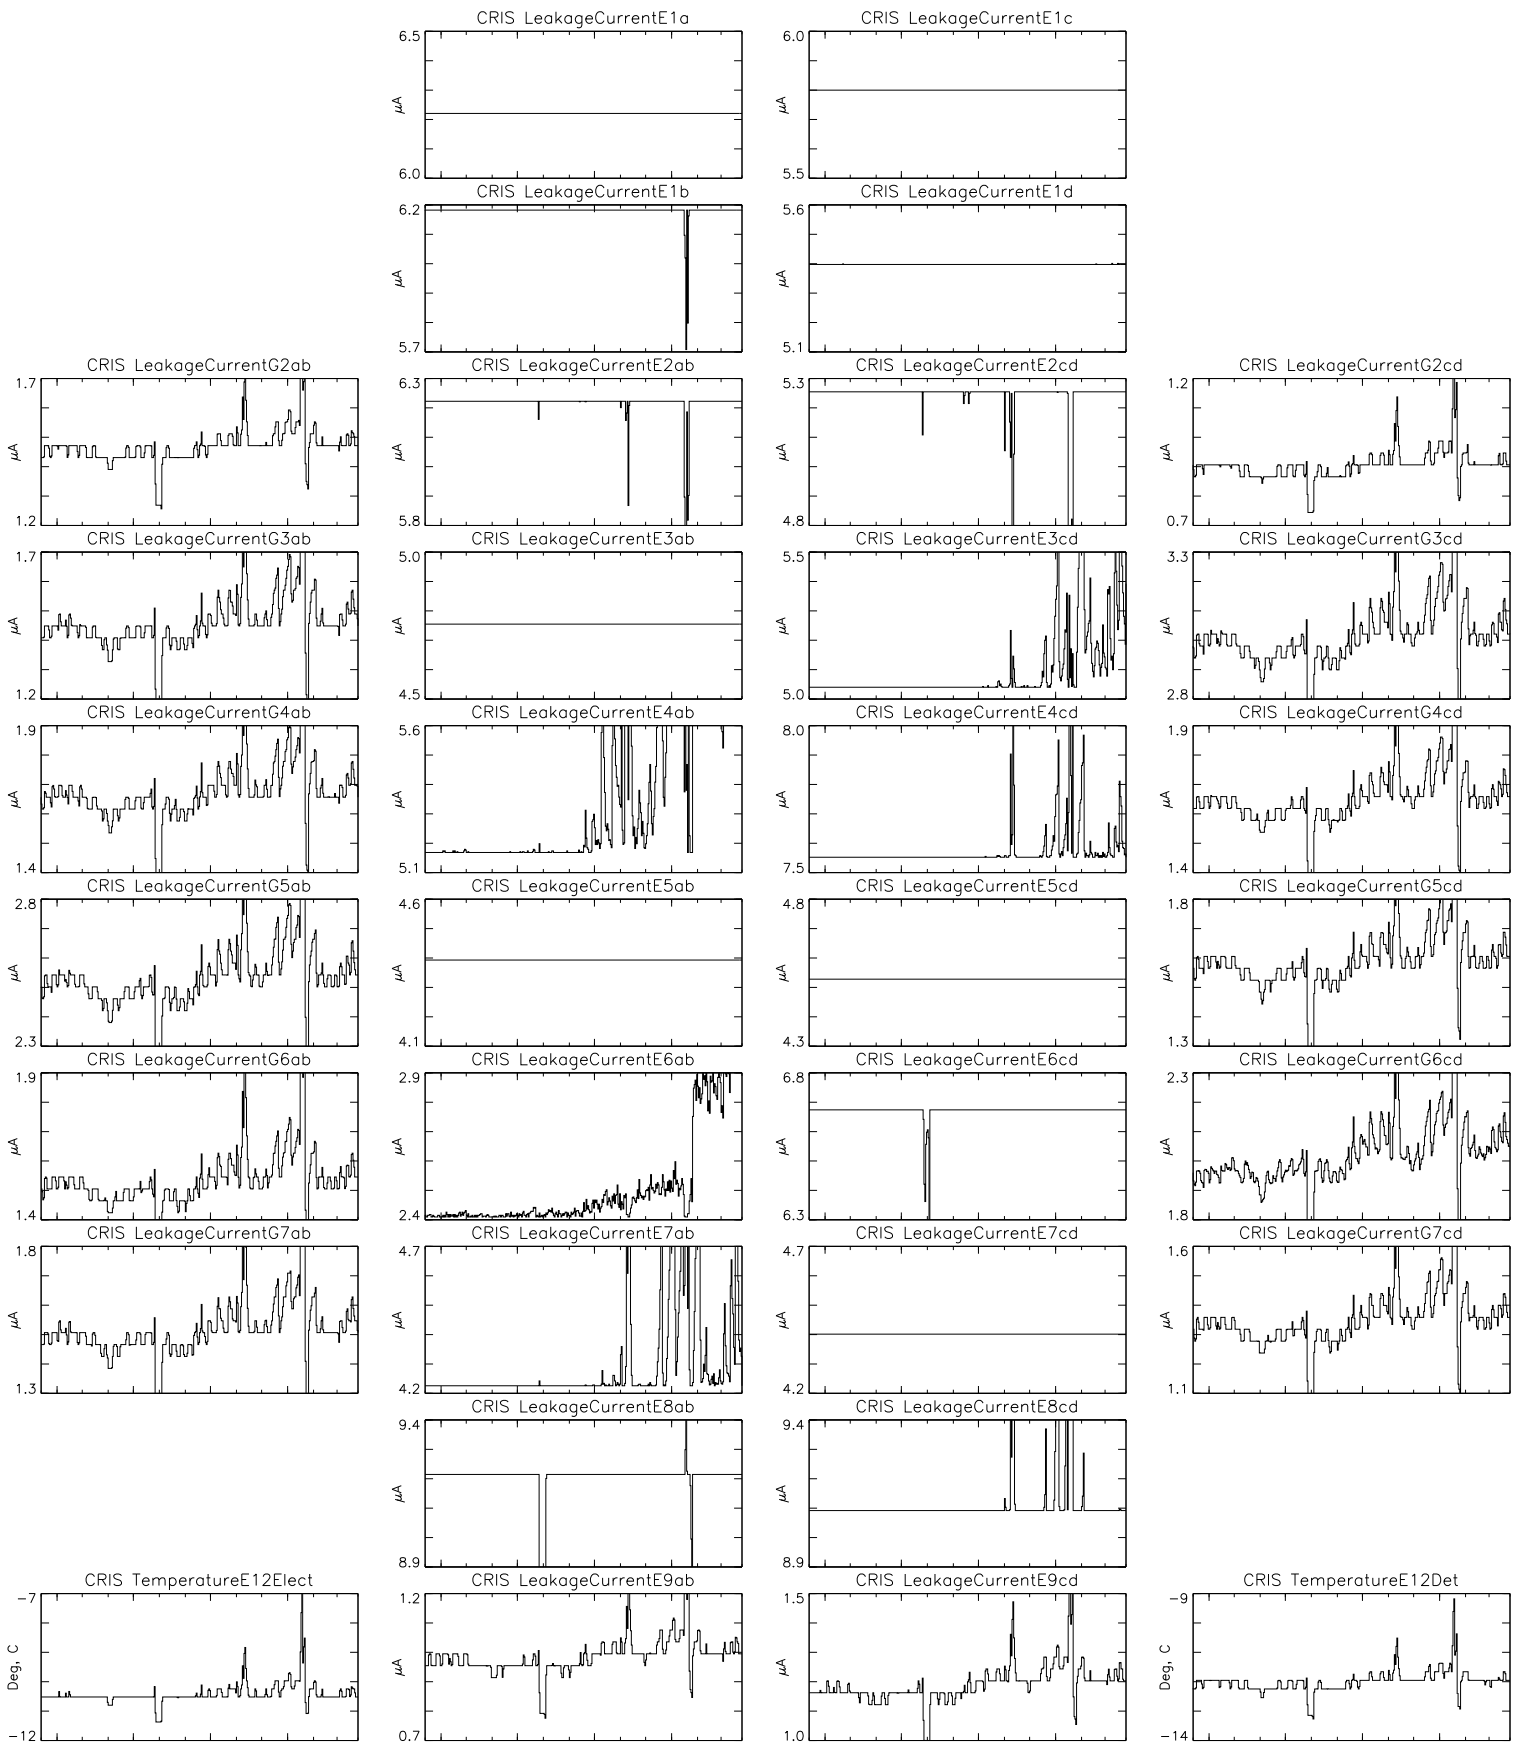

Bartels Rotation 2329-2342 – Daily Averages
(13-Mar-2004 thru 25-Mar-2005)
(073/2004 thru 084/2005)

Apr

Jul

Oct

Jan

time (13-Mar-2004 to 26-Mar-2005)

Bartels Rotation 2329-2342 – Daily Averages
 (13-Mar-2004 thru 25-Mar-2005)
 (073/2004 thru 084/2005)

Apr

Jul

Oct

Jan

time (13-Mar-2004 to 26-Mar-2005)

Bartels Rotation 2329-2342 – Daily Averages
(13-Mar-2004 thru 25-Mar-2005)
(073/2004 thru 084/2005)

Apr

Jul

Oct

Jan

time (13-Mar-2004 to 26-Mar-2005)

Bartels Rotation 2329-2342 – Daily Averages
 (13-Mar-2004 thru 25-Mar-2005)
 (073/2004 thru 084/2005)