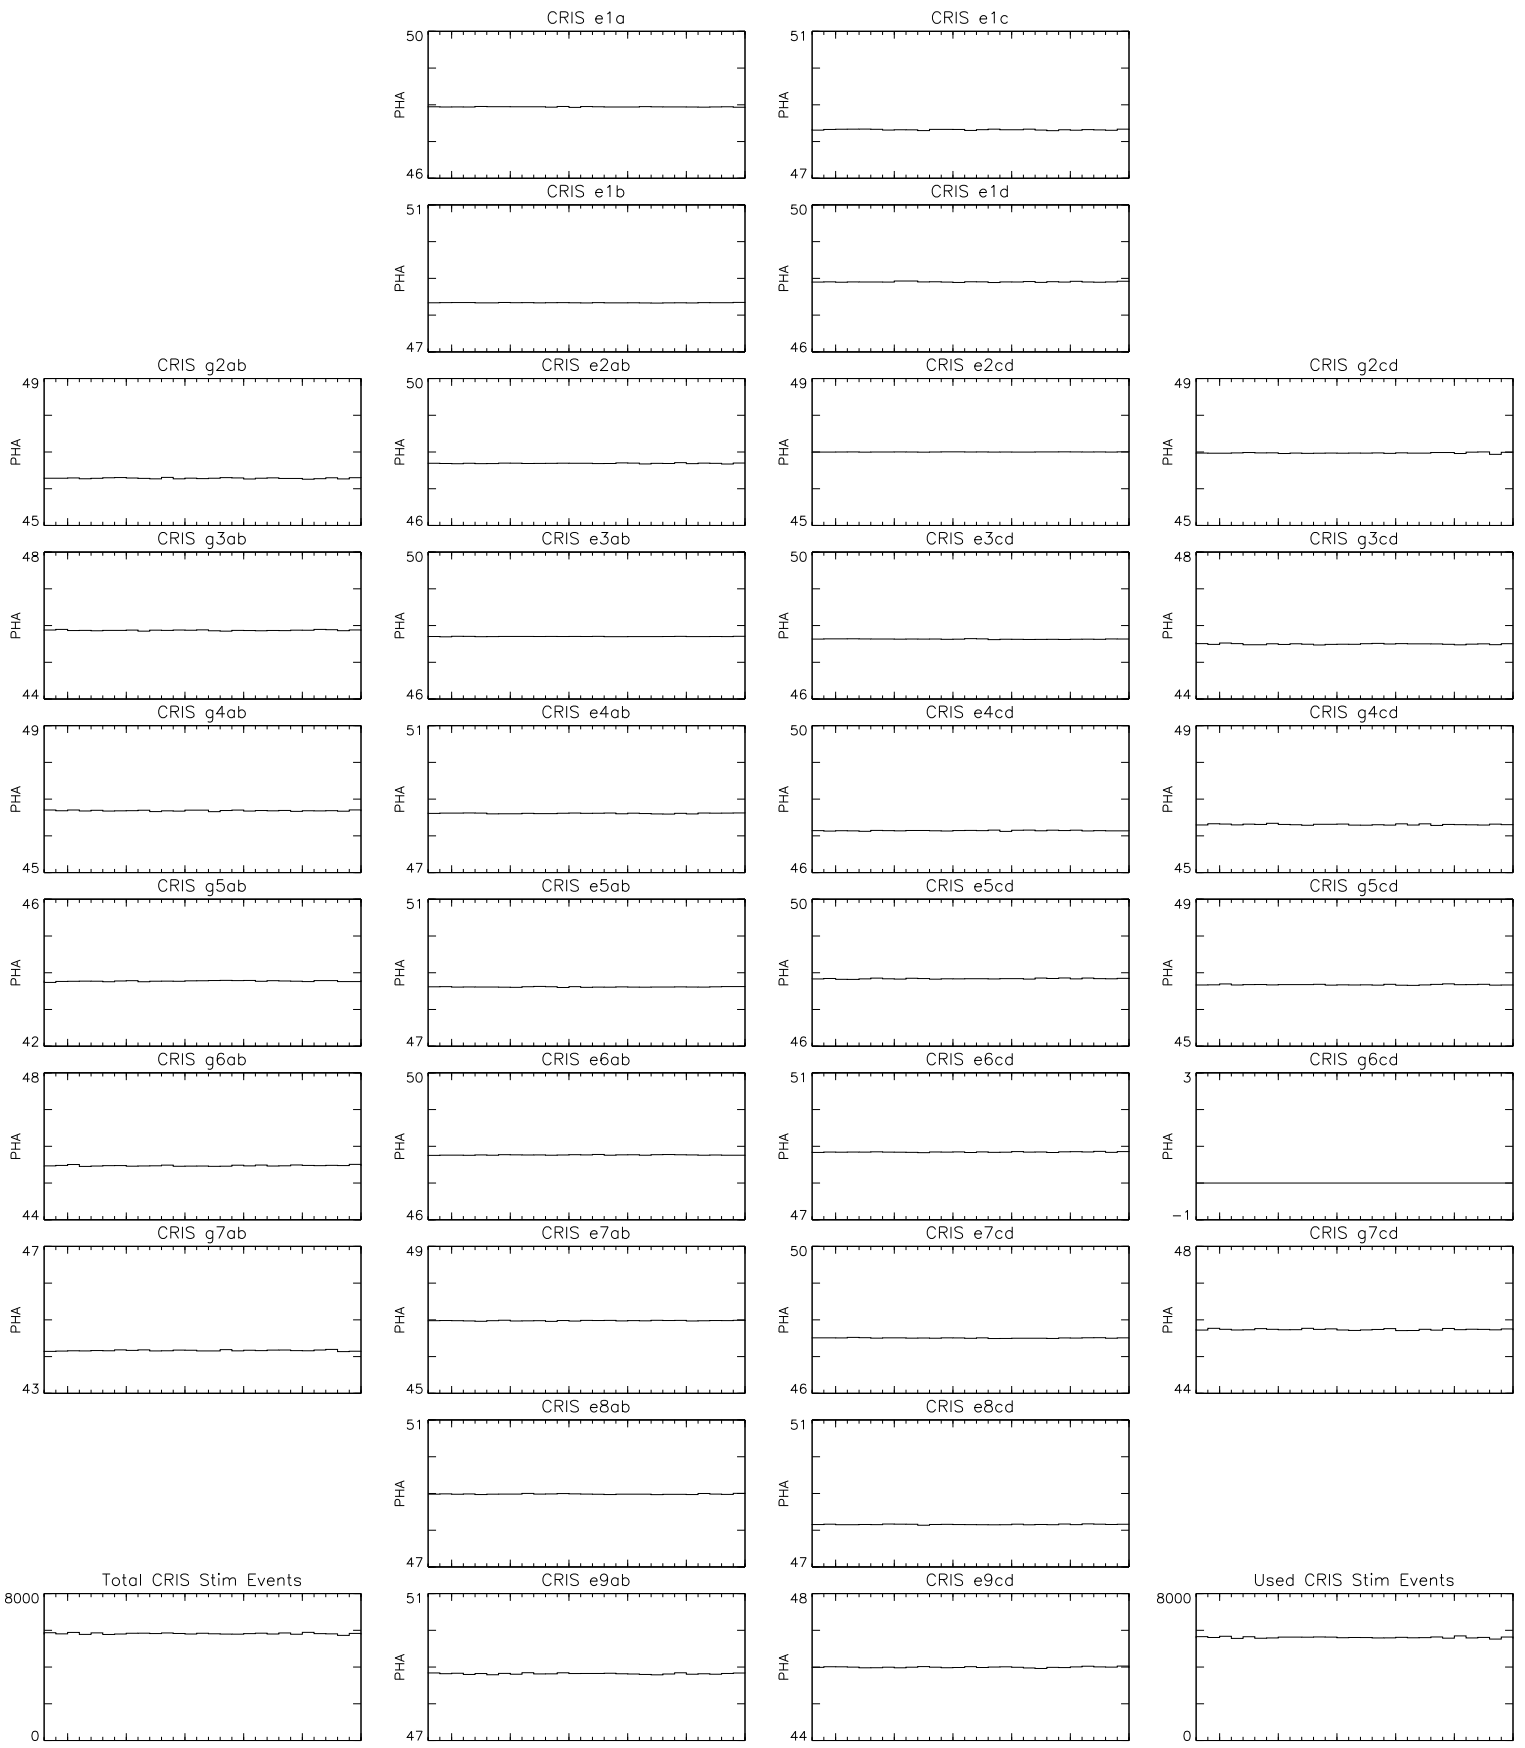

Bartels Rotation 2342
 Stim events – Daily fitted slope
 (27-Feb-2005 thru 25-Mar-2005) (058/2005 thru 084/2005)

Bartels Rotation 2342
 Stim events – Daily fitted offset
 (27-Feb-2005 thru 25-Mar-2005) (058/2005 thru 084/2005)

time (27-Feb-2005 to 26-Mar-2005)