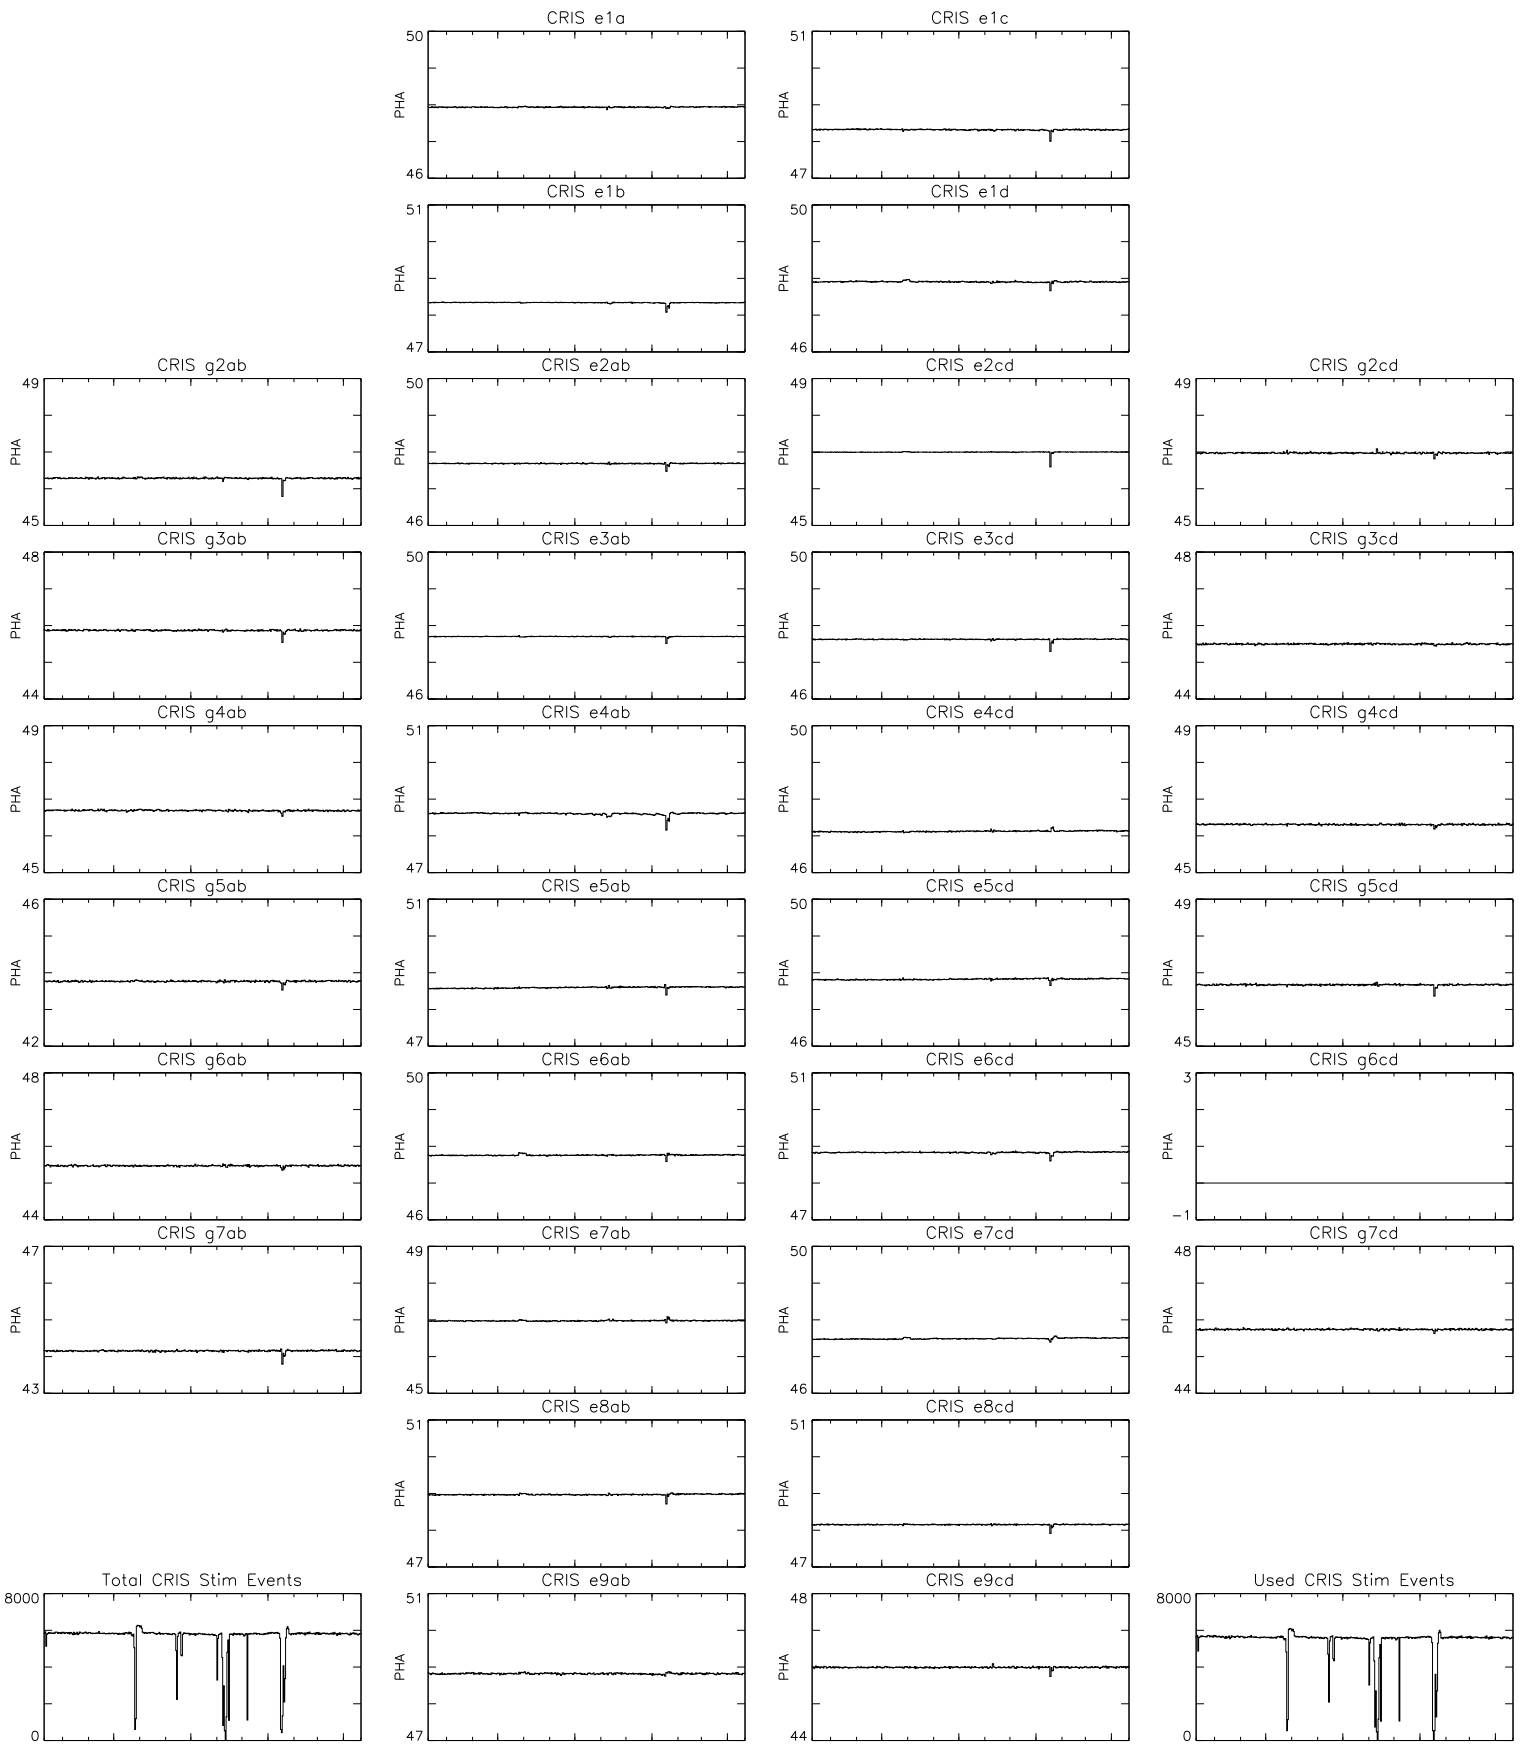

Bartels Rotation 2330–2343
 Stim events – Daily fitted slope
 (09–Apr–2004 thru 21–Apr–2005) (100/2004 thru 111/2005)

Bartels Rotation 2330–2343
 Stim events – Daily fitted offset
 (09–Apr–2004 thru 21–Apr–2005) (100/2004 thru 111/2005)

Jul Oct Jan Apr
 time (09–Apr–2004 to 22–Apr–2005)