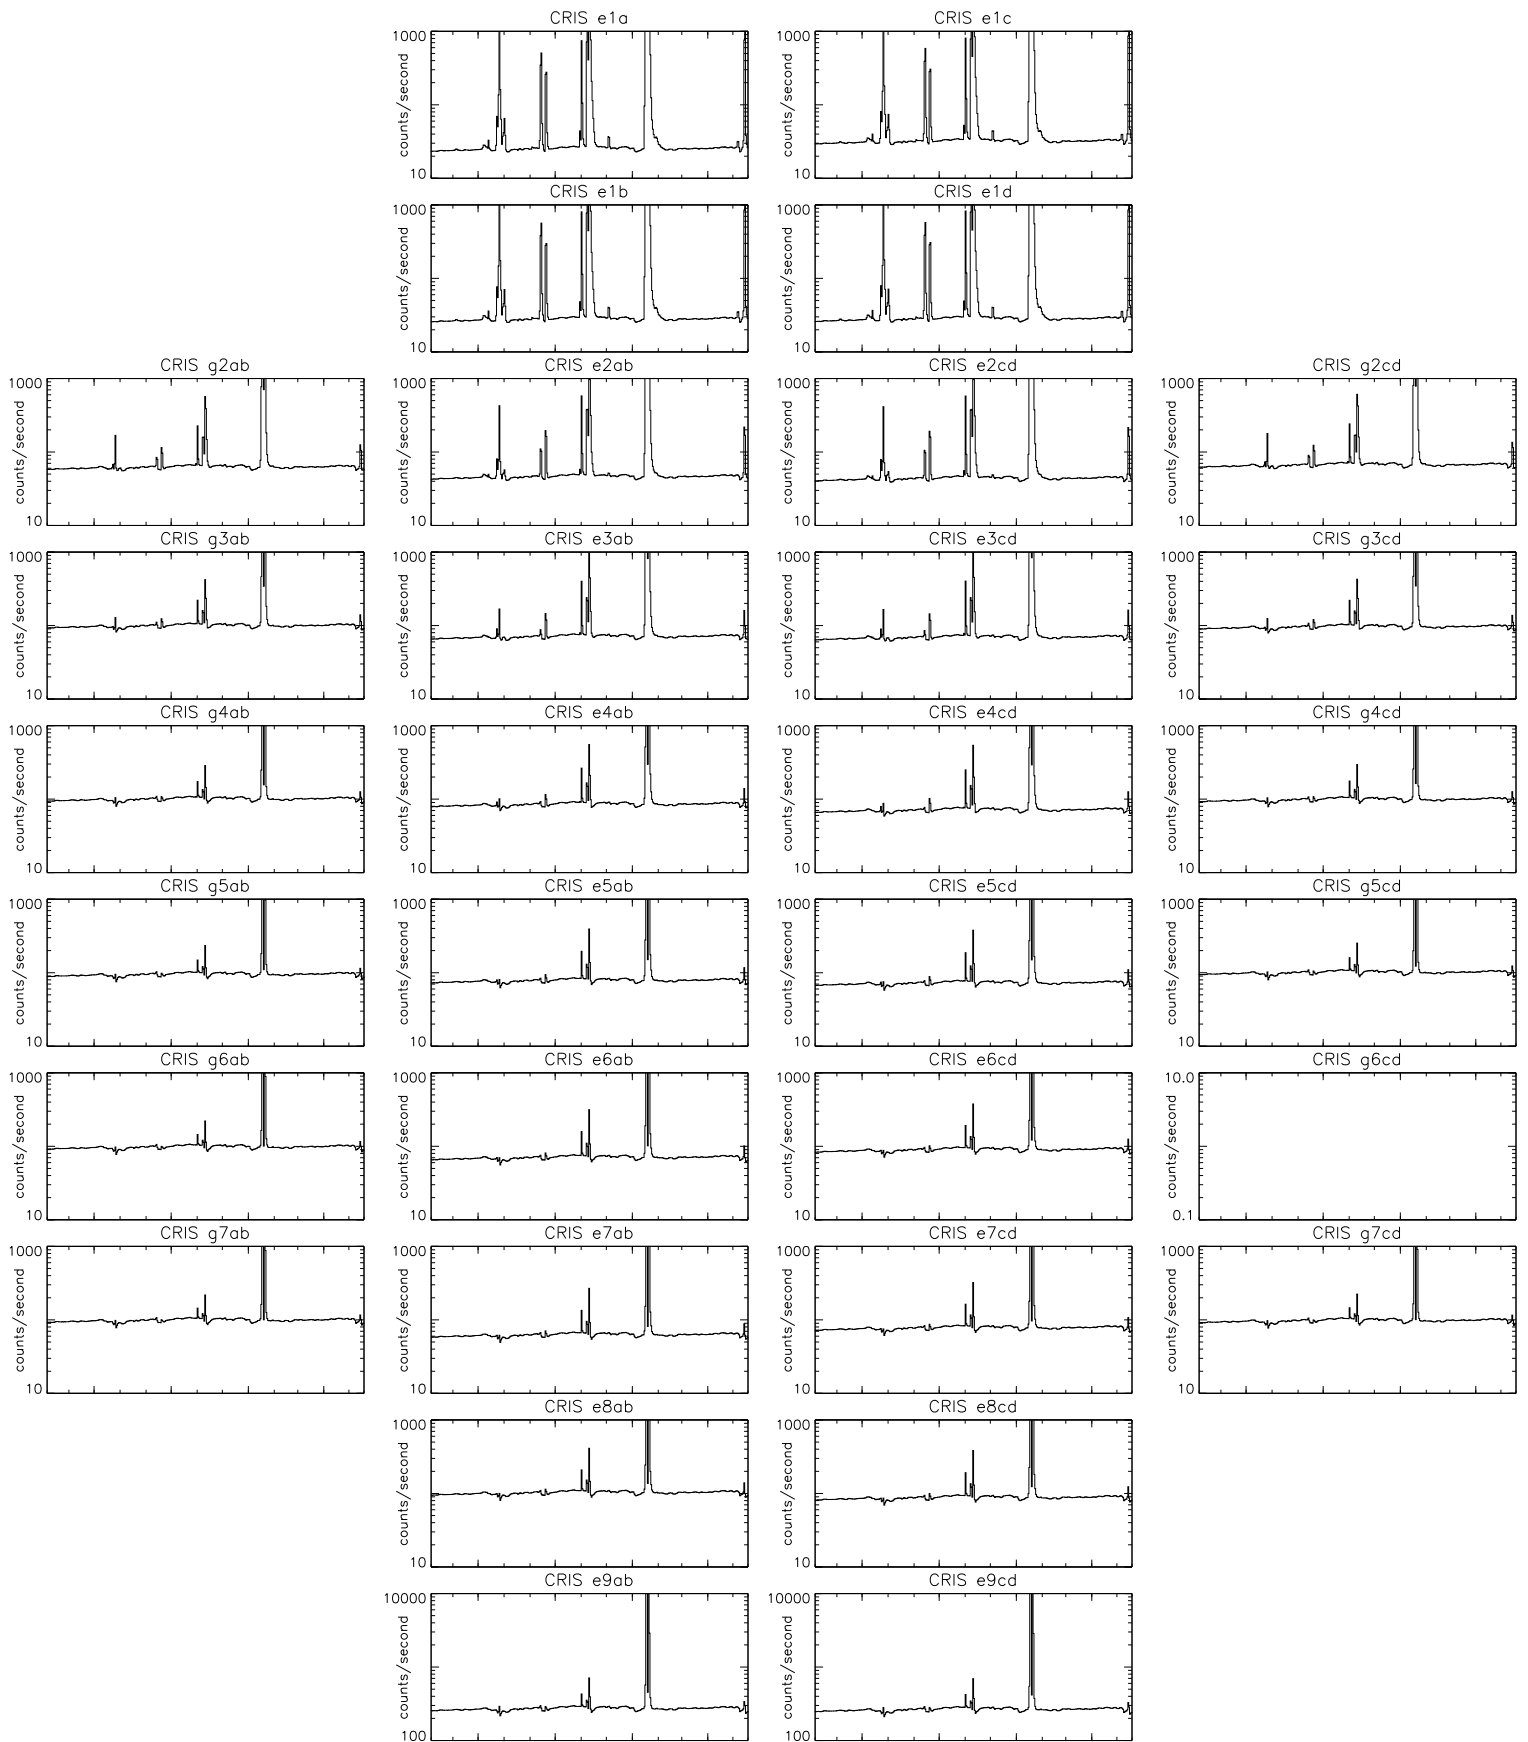

Bartels Rotation 2331-2344 – Daily Averages
 (06-May-2004 thru 18-May-2005)
 (127/2004 thru 138/2005)

Jul

Oct

Jan

Apr

time (06-May-2004 to 19-May-2005)

Bartels Rotation 2331-2344 – Daily Averages
 (06-May-2004 thru 18-May-2005)
 (127/2004 thru 138/2005)

Jul Oct Jan Apr
 time (06-May-2004 to 19-May-2005)