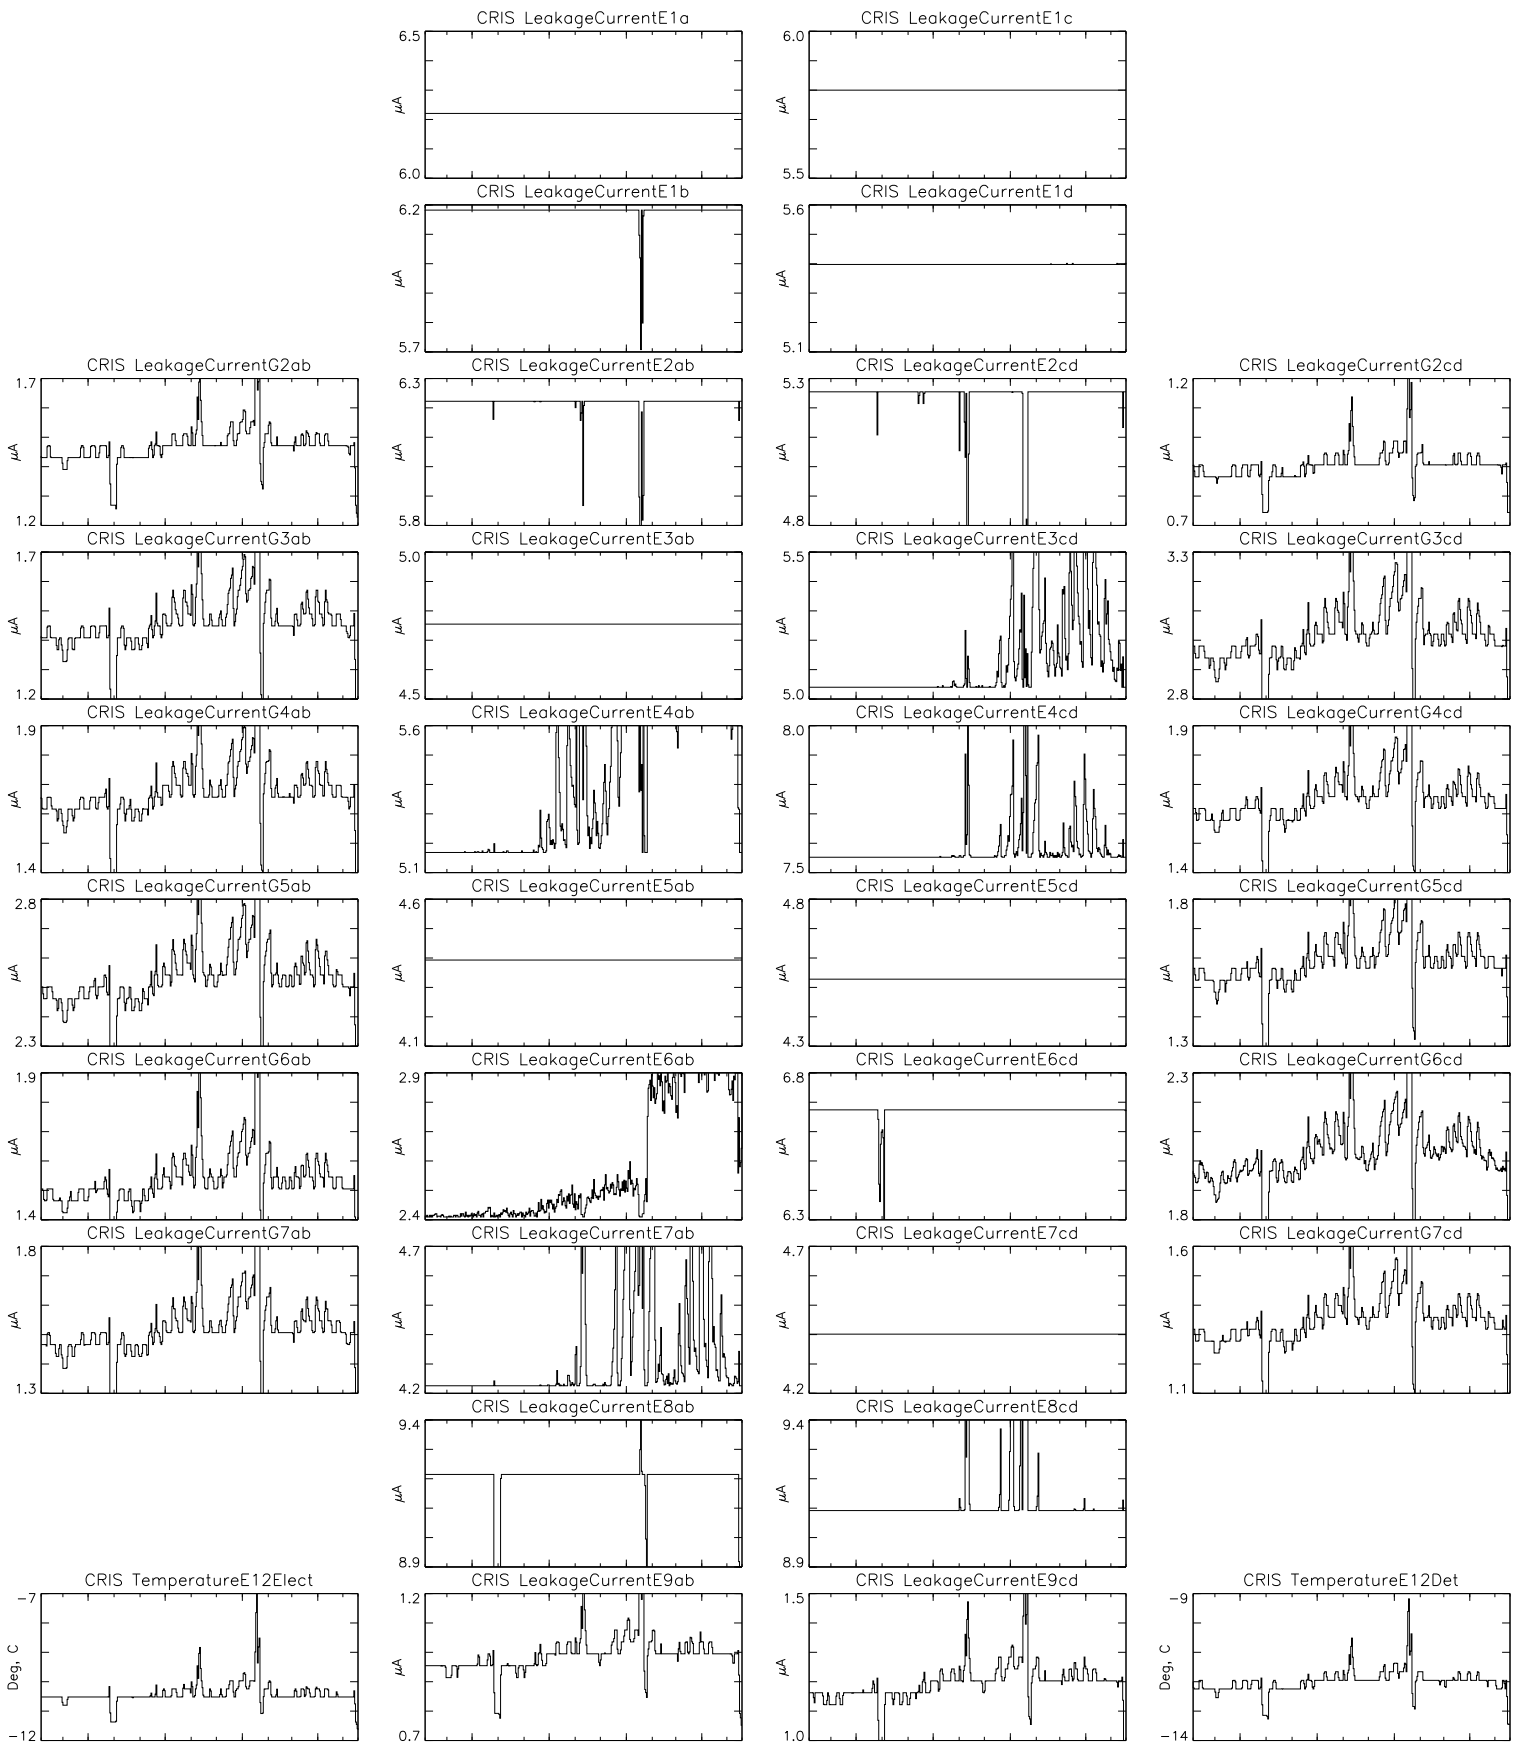

Bartels Rotation 2331-2344 – Daily Averages
 (06-May-2004 thru 18-May-2005)
 (127/2004 thru 138/2005)

Jul

Oct

Jan

Apr

time (06-May-2004 to 19-May-2005)

Bartels Rotation 2331-2344 – Daily Averages
 (06-May-2004 thru 18-May-2005)
 (127/2004 thru 138/2005)

Jul Oct Jan Apr
 time (06-May-2004 to 19-May-2005)