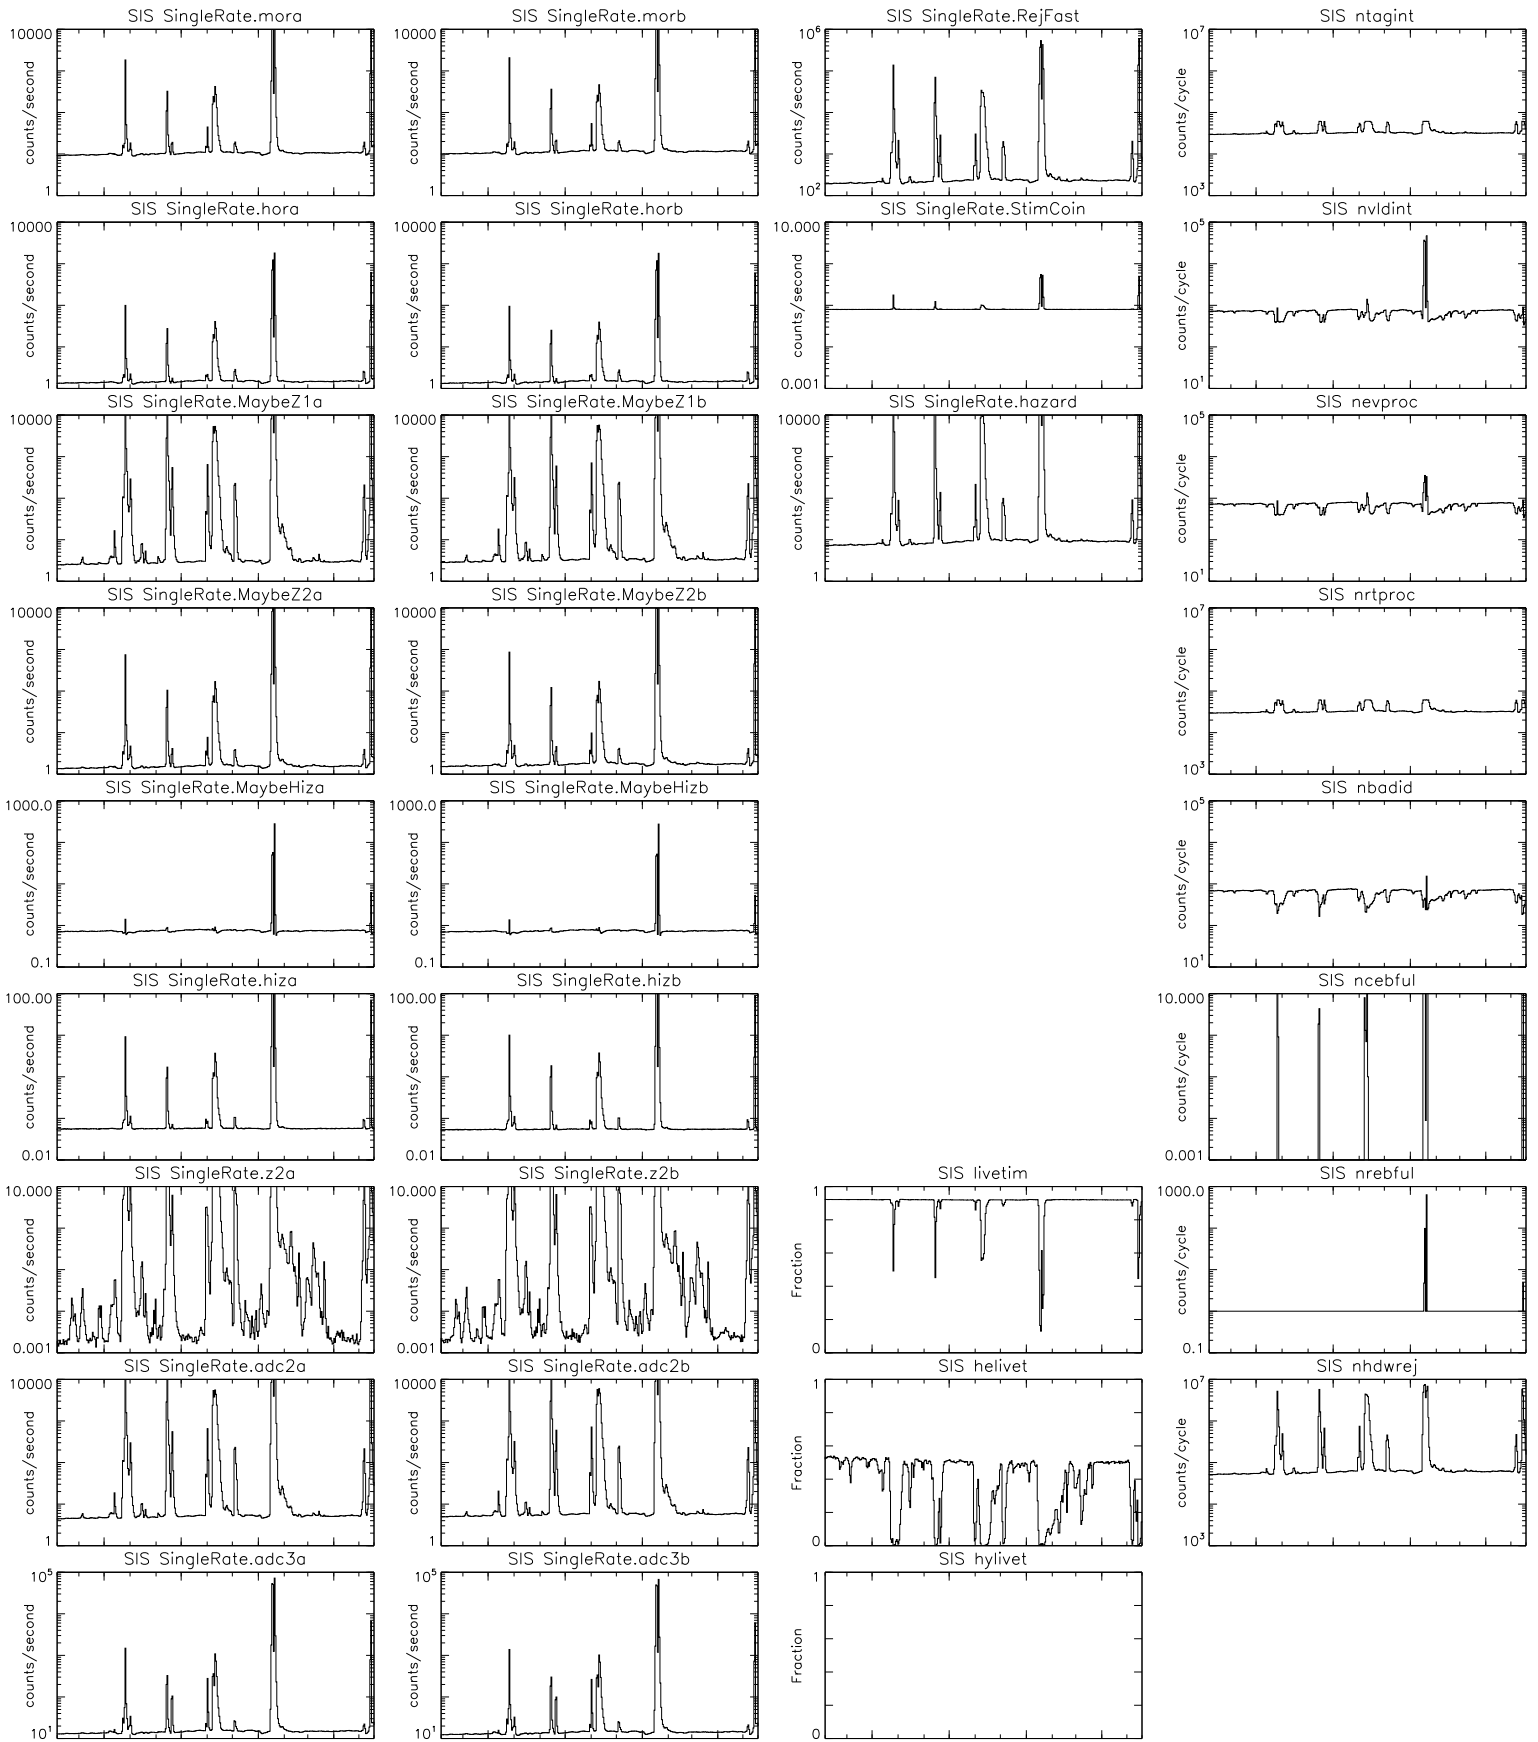

Bartels Rotation 2331-2344 – Daily Averages  
(06-May-2004 thru 18-May-2005)  
(127/2004 thru 138/2005)

Jul

Oct

Jan

Apr

time (06-May-2004 to 19-May-2005)

Bartels Rotation 2331-2344 - Daily Averages  
(06-May-2004 thru 18-May-2005)  
(127/2004 thru 138/2005)

Bartels Rotation 2331-2344 – Daily Averages  
 (06-May-2004 thru 18-May-2005)  
 (127/2004 thru 138/2005)

Jul

Oct

Jan

Apr

time (06-May-2004 to 19-May-2005)