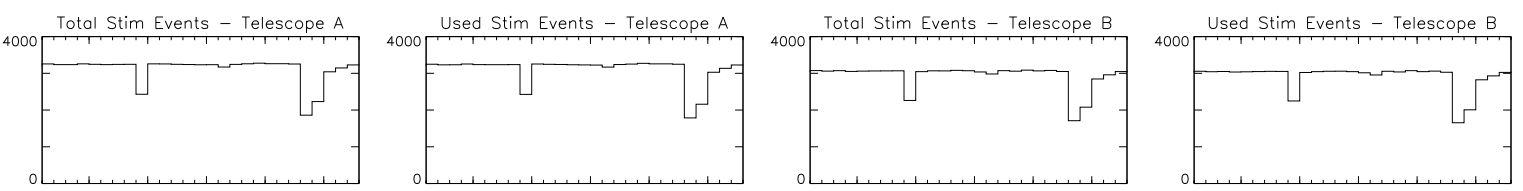

Bartels Rotation 2344
 Stim events – Daily fitted slope & offset
 (22-Apr-2005 thru 18-May-2005) (112/2005 thru 138/2005)

26 May 1 6 11 16

time (22-Apr-2005 to 19-May-2005)