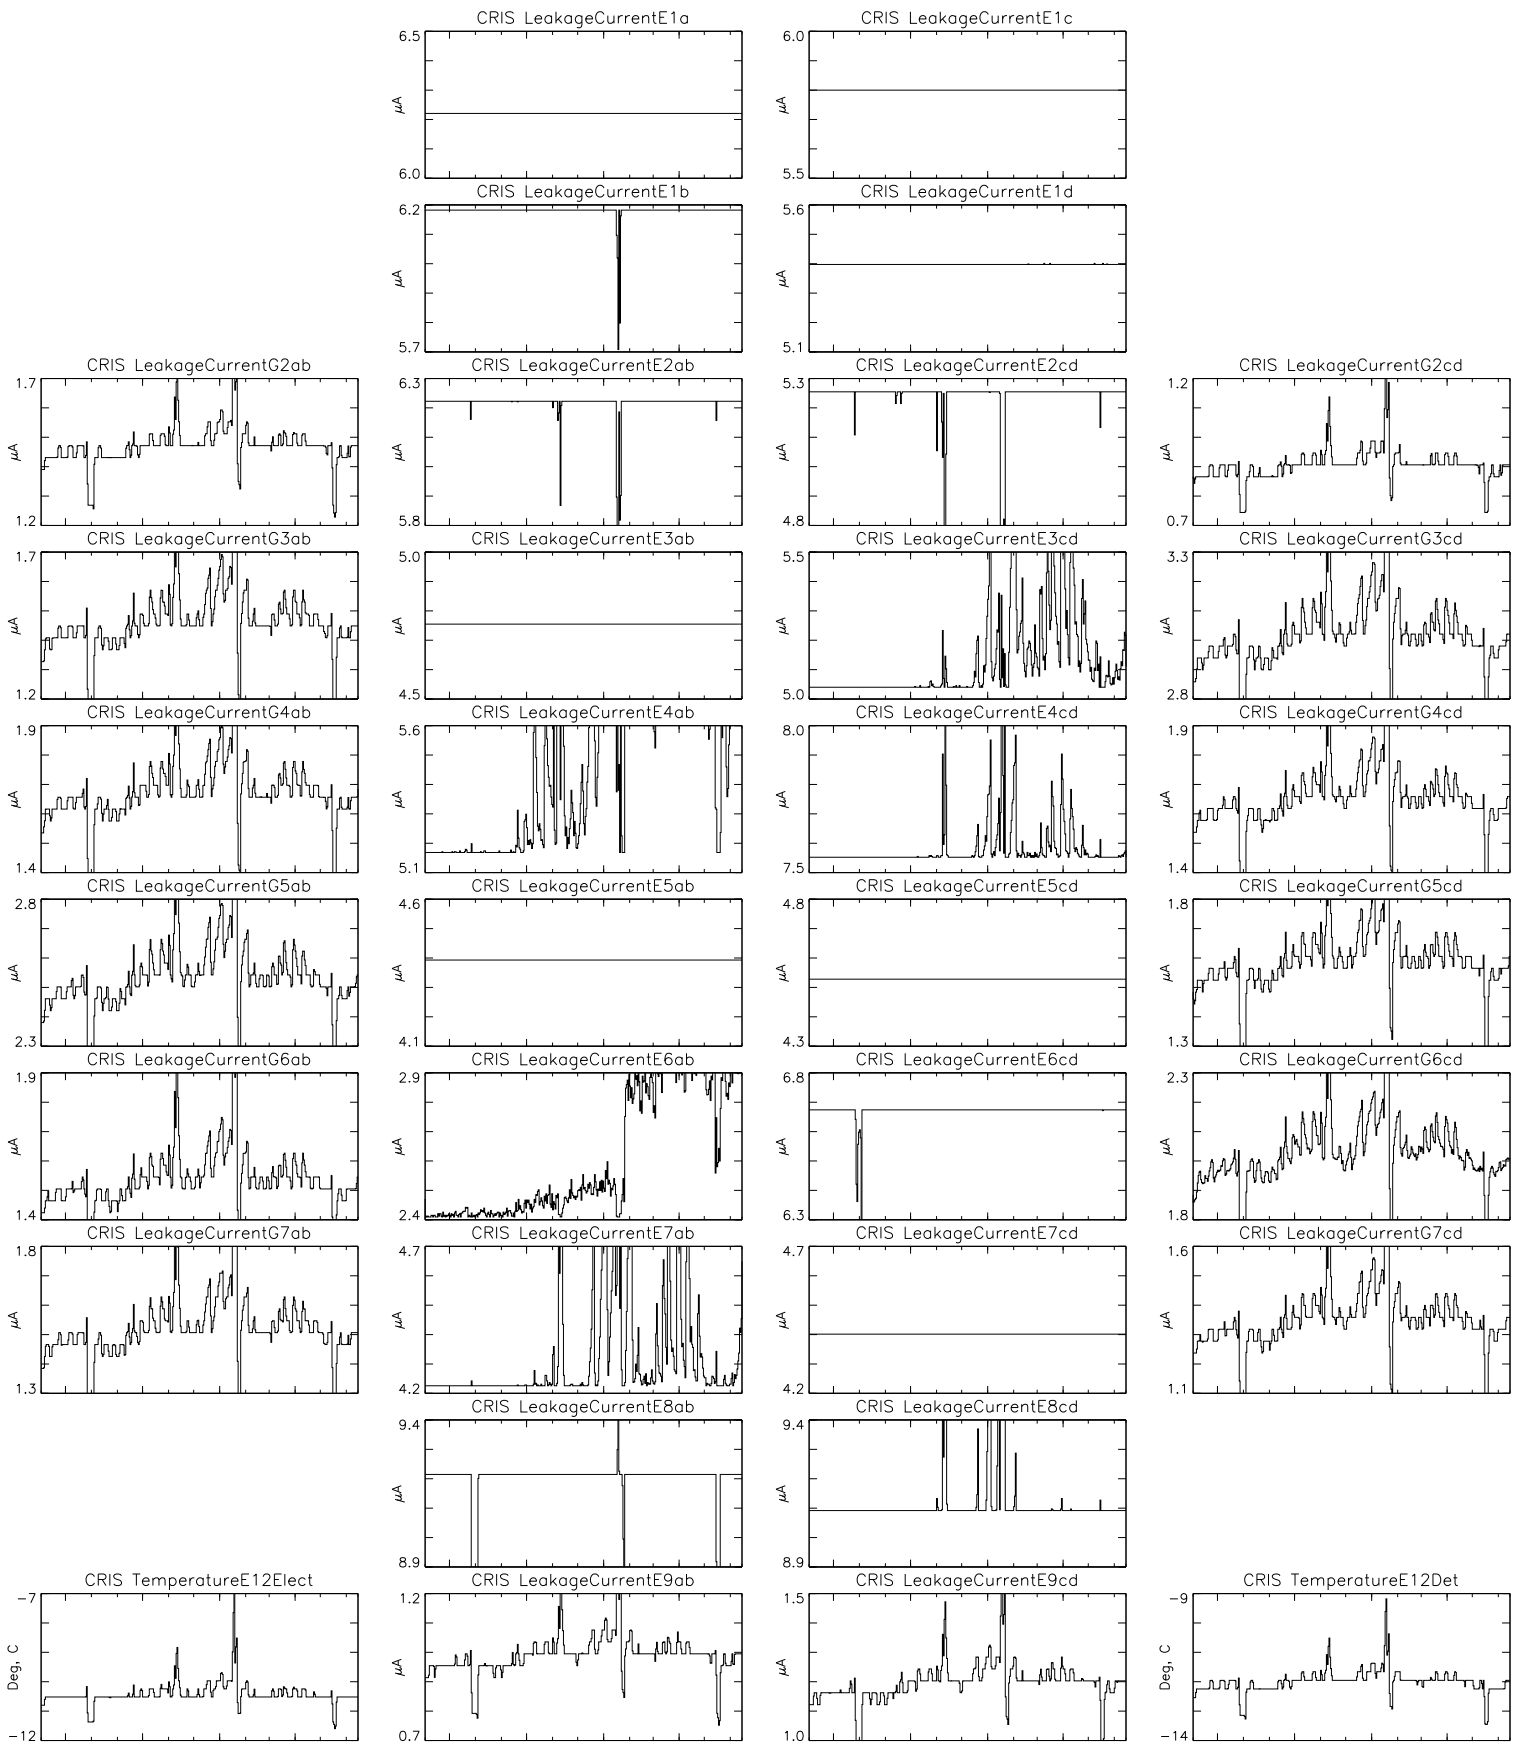

Bartels Rotation 2332-2345 – Daily Averages
 (02-Jun-2004 thru 14-Jun-2005)
 (154/2004 thru 165/2005)

Jul

Oct

Jan

Apr

time (02-Jun-2004 to 15-Jun-2005)

Bartels Rotation 2332-2345 – Daily Averages
 (02-Jun-2004 thru 14-Jun-2005)
 (154/2004 thru 165/2005)

Jul

Oct

Jan

Apr

time (02-Jun-2004 to 15-Jun-2005)

Bartels Rotation 2332-2345 – Daily Averages
(02-Jun-2004 thru 14-Jun-2005)
(154/2004 thru 165/2005)

Jul

Oct

Jan

Apr

time (02-Jun-2004 to 15-Jun-2005)

Bartels Rotation 2332-2345 – Daily Averages
 (02-Jun-2004 thru 14-Jun-2005)
 (154/2004 thru 165/2005)