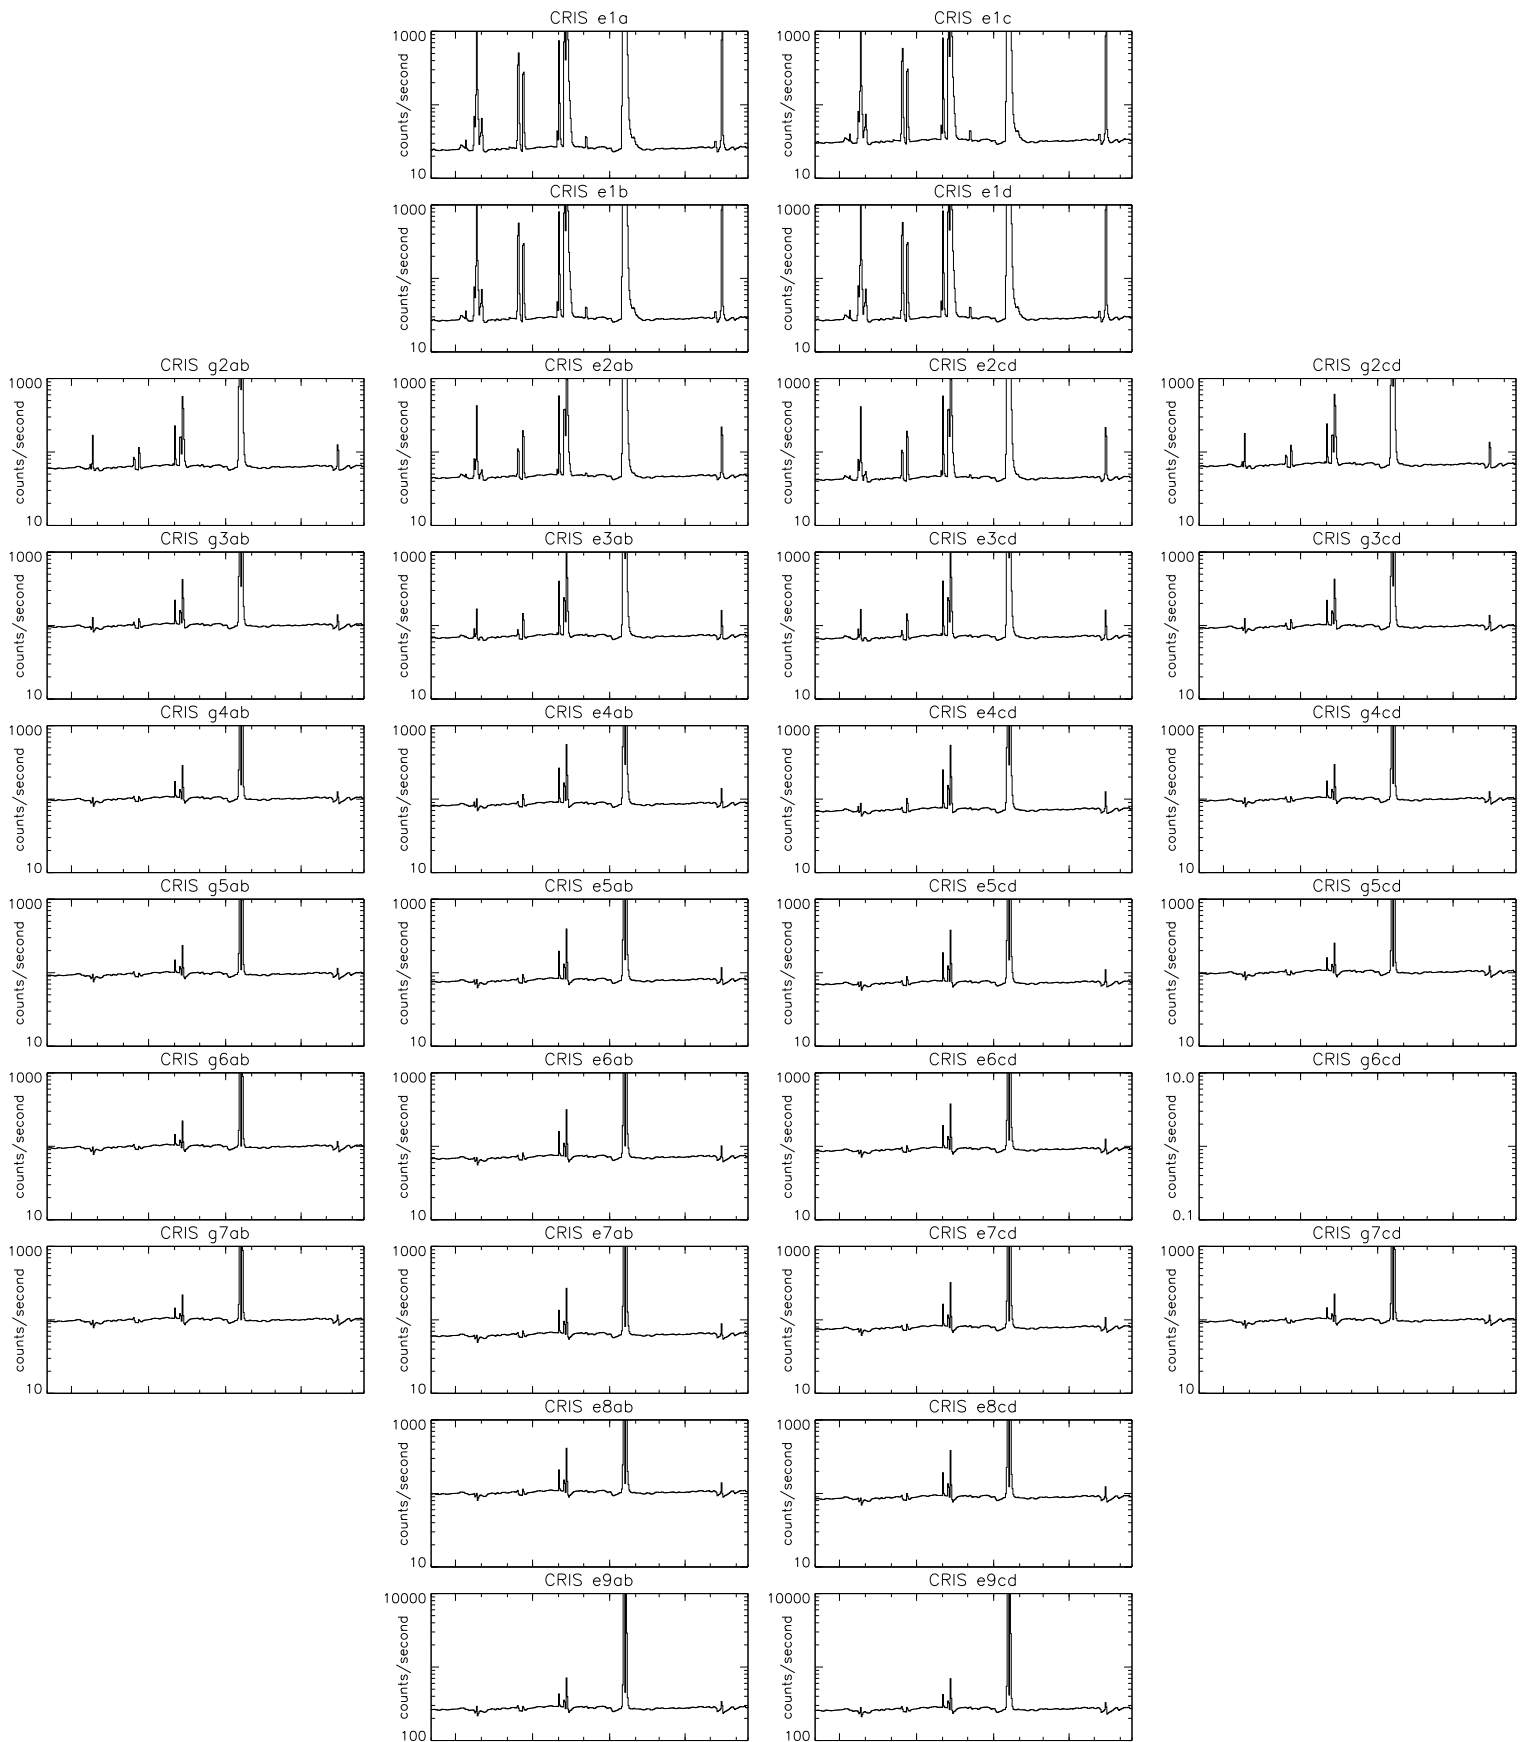

Bartels Rotation 2332-2345 – Daily Averages
 (02-Jun-2004 thru 14-Jun-2005)
 (154/2004 thru 165/2005)

Jul

Oct

Jan

Apr

time (02-Jun-2004 to 15-Jun-2005)

Bartels Rotation 2332-2345 – Daily Averages
 (02-Jun-2004 thru 14-Jun-2005)
 (154/2004 thru 165/2005)

Jul

Oct

Jan

Apr

time (02-Jun-2004 to 15-Jun-2005)

Bartels Rotation 2332-2345 – Daily Averages
(02-Jun-2004 thru 14-Jun-2005)
(154/2004 thru 165/2005)

Jul

Oct

Jan

Apr

time (02-Jun-2004 to 15-Jun-2005)

Bartels Rotation 2332-2345 – Daily Averages
 (02-Jun-2004 thru 14-Jun-2005)
 (154/2004 thru 165/2005)