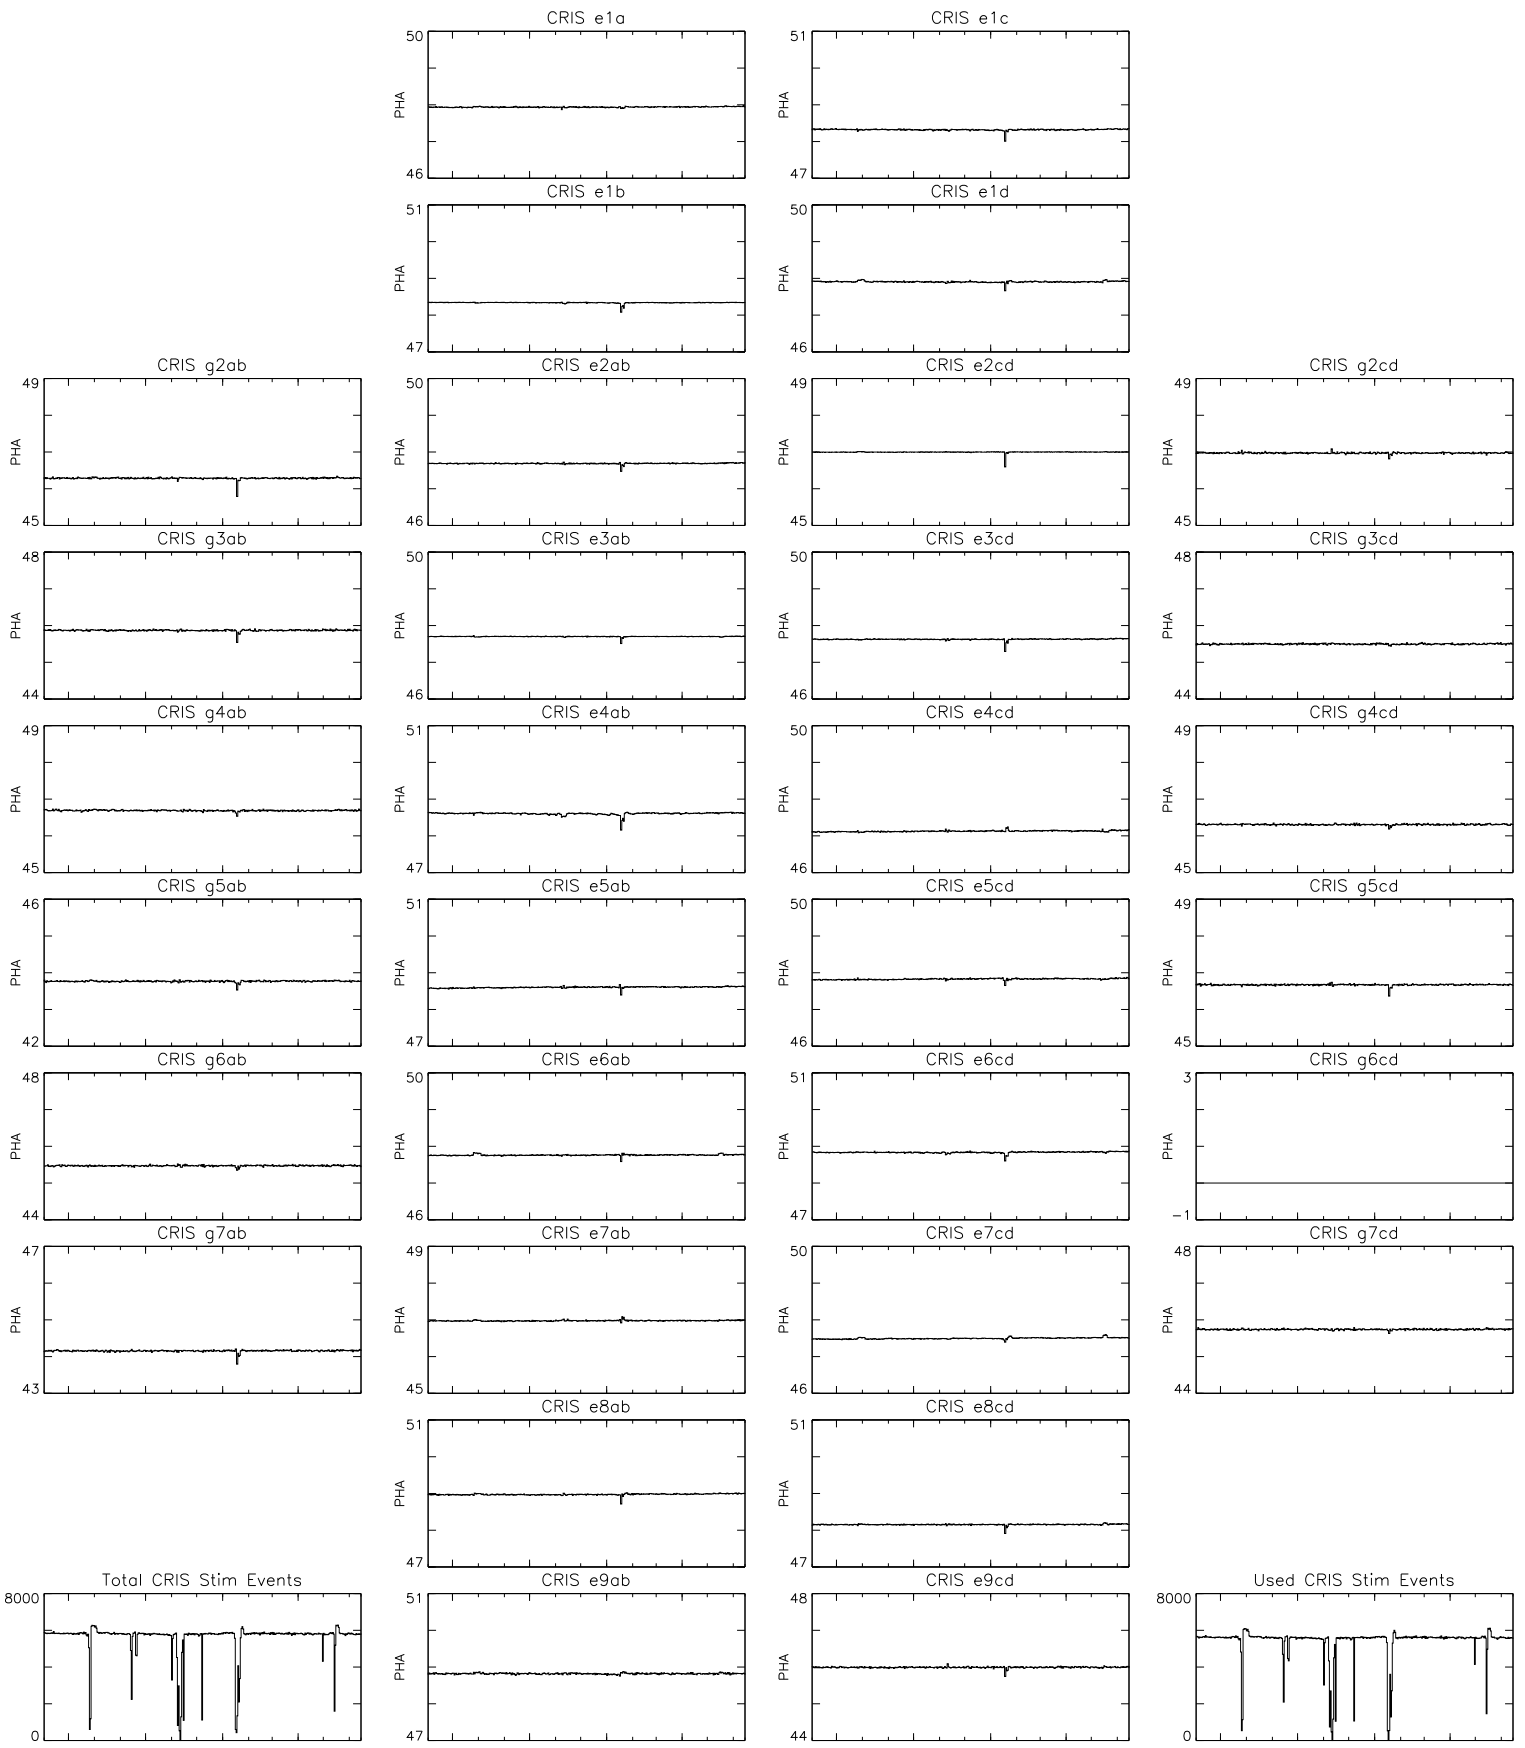

Bartels Rotation 2332–2345
 Stim events – Daily fitted slope
 (02–Jun–2004 thru 14–Jun–2005) (154/2004 thru 165/2005)

Bartels Rotation 2332-2345
 Stim events - Daily fitted offset
 (02-Jun-2004 thru 14-Jun-2005) (154/2004 thru 165/2005)

Jul Oct Jan Apr
 time (02-Jun-2004 to 15-Jun-2005)