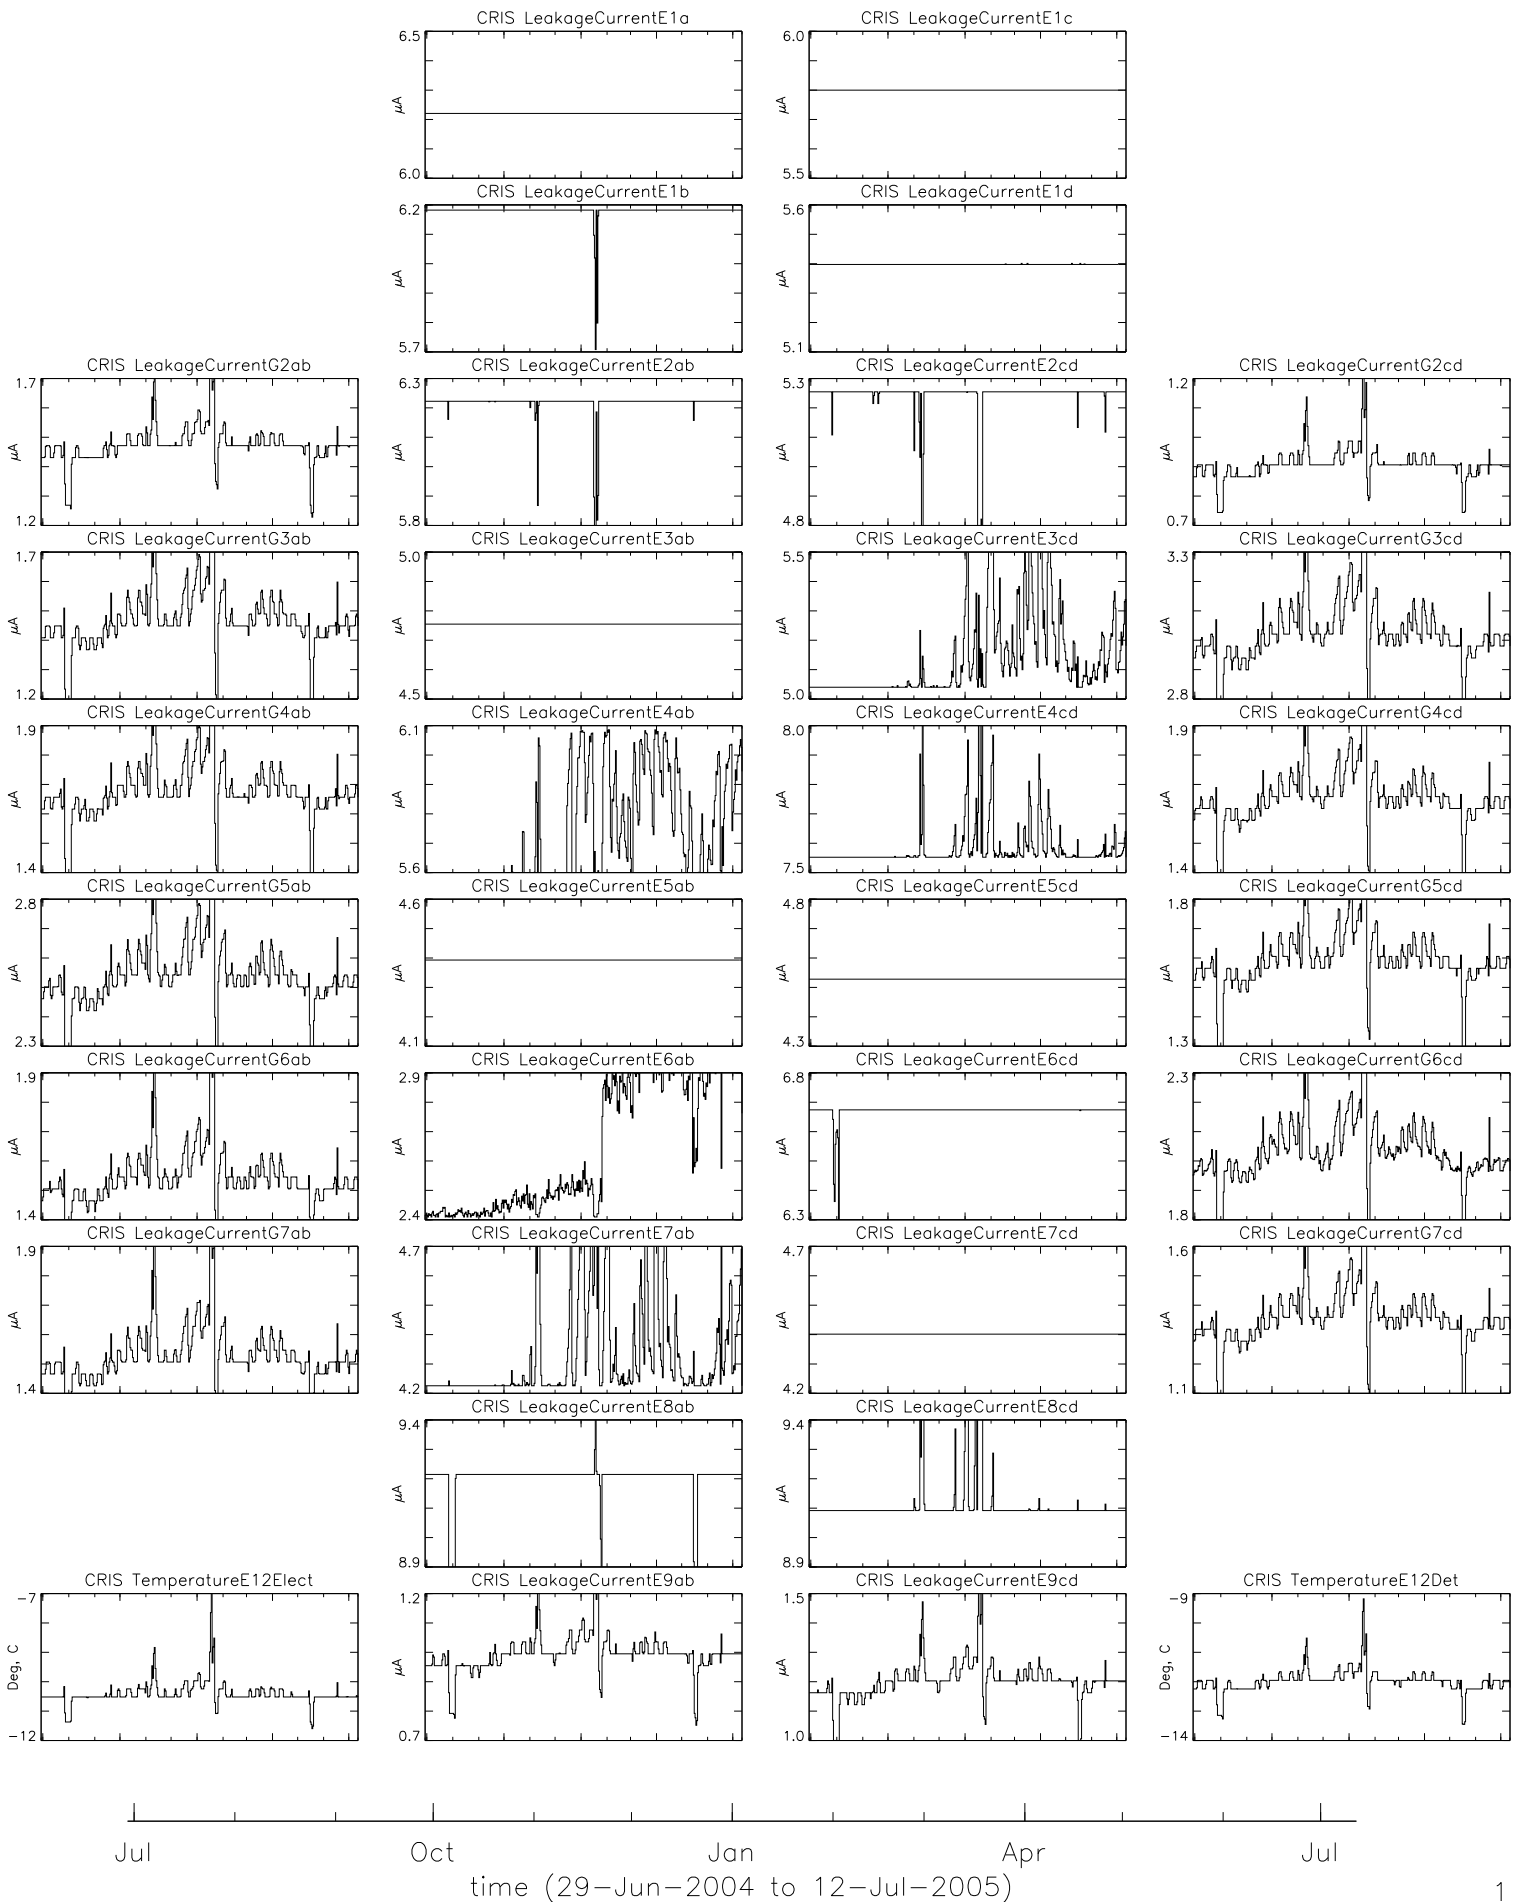

Bartels Rotation 2333-2346 – Daily Averages  
 (29-Jun-2004 thru 11-Jul-2005)  
 (181/2004 thru 192/2005)

Bartels Rotation 2333-2346 – Daily Averages  
 (29-Jun-2004 thru 11-Jul-2005)  
 (181/2004 thru 192/2005)

Jul Oct Jan Apr Jul  
 time (29-Jun-2004 to 12-Jul-2005)

Bartels Rotation 2333-2346 – Daily Averages  
 (29-Jun-2004 thru 11-Jul-2005)  
 (181/2004 thru 192/2005)

Jul Oct Jan Apr Jul  
 time (29-Jun-2004 to 12-Jul-2005)

Bartels Rotation 2333-2346 – Daily Averages  
 (29-Jun-2004 thru 11-Jul-2005)  
 (181/2004 thru 192/2005)