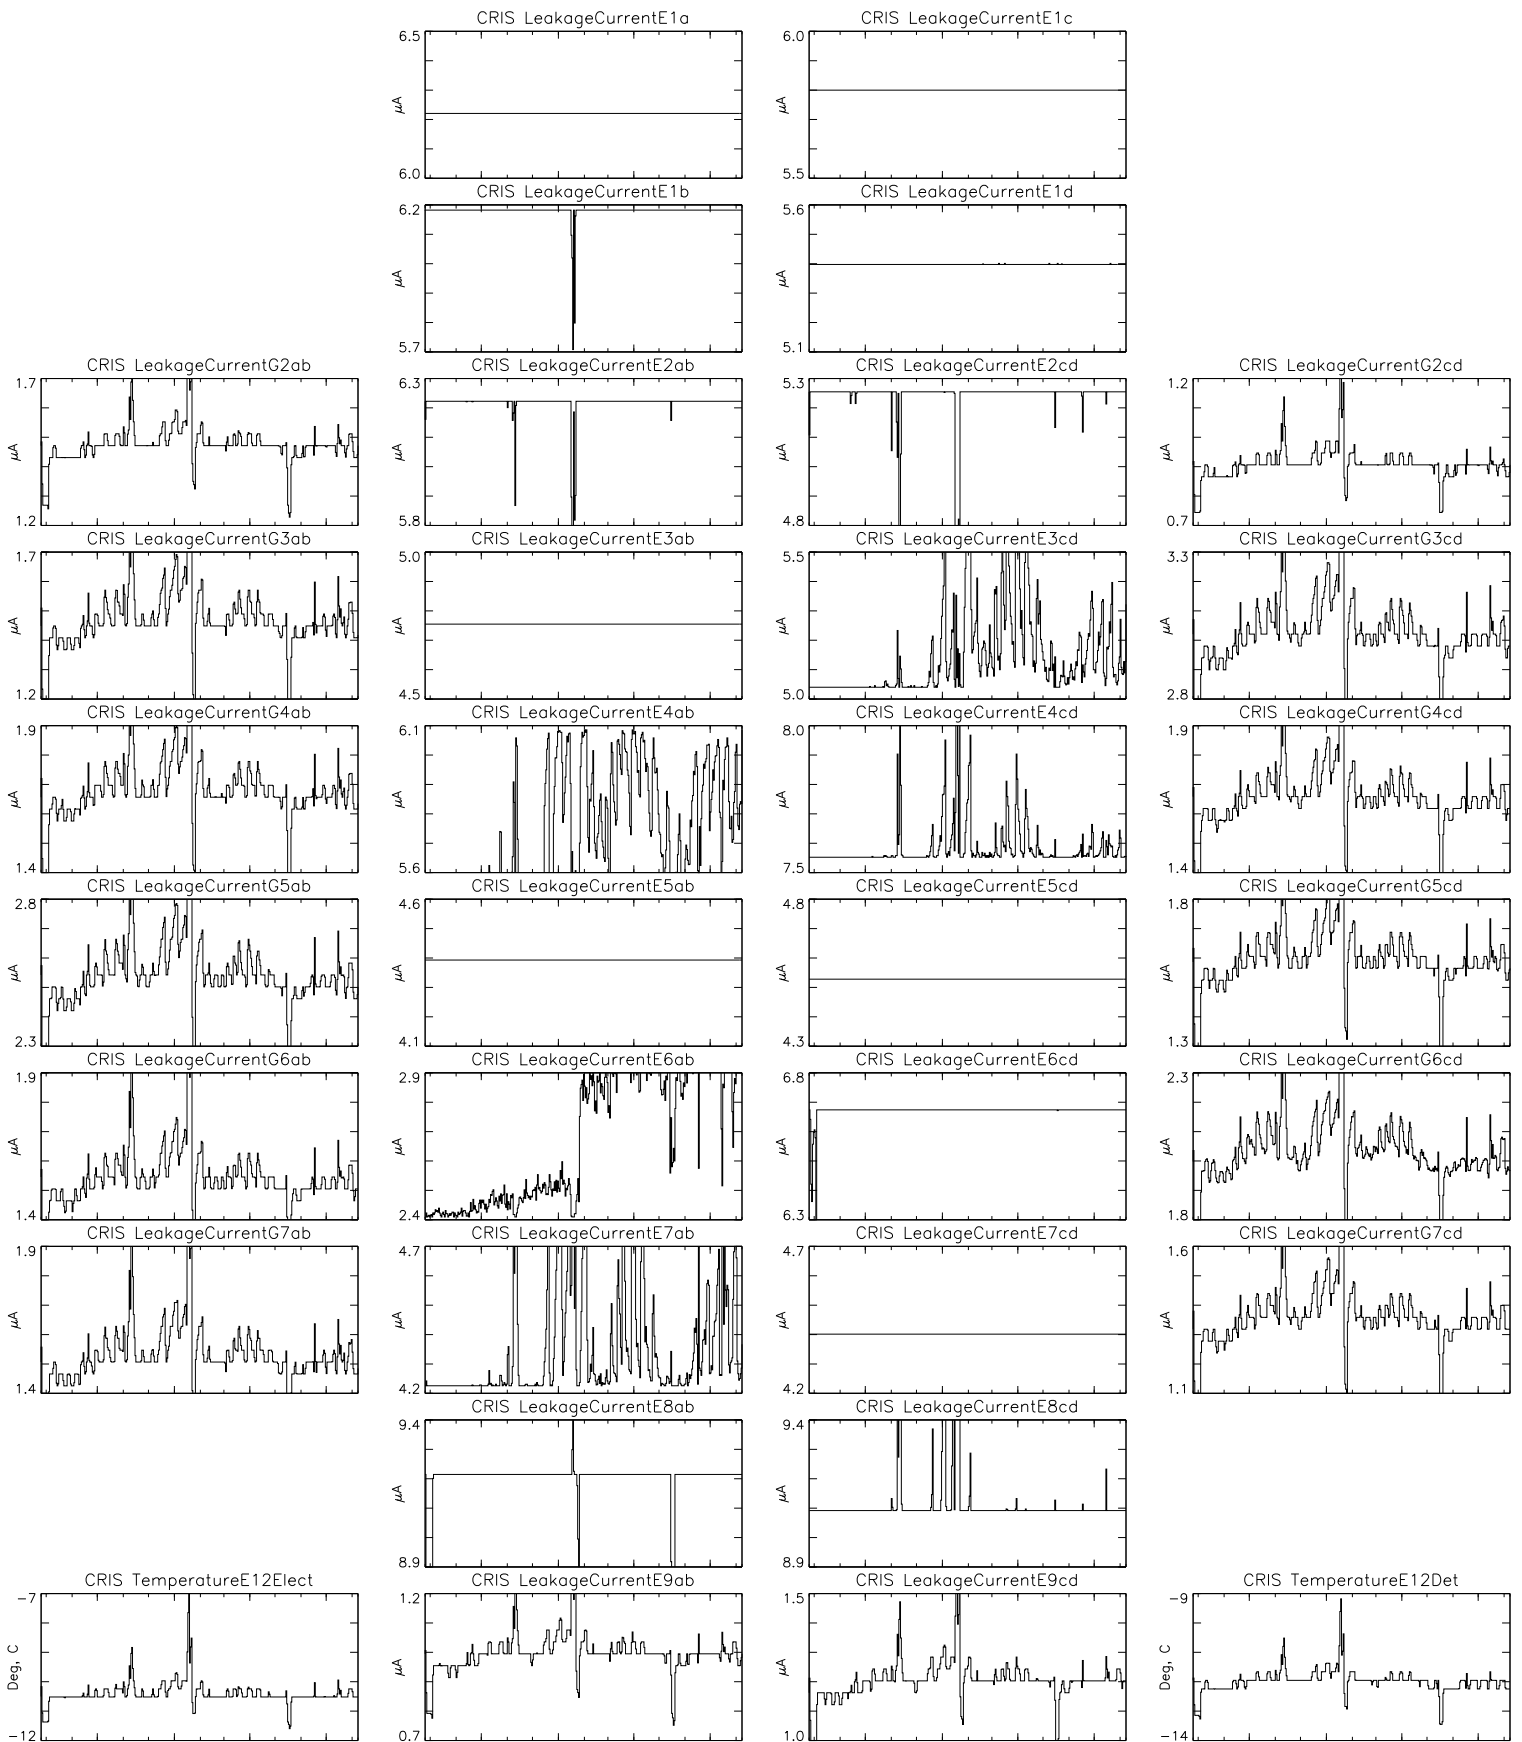

Bartels Rotation 2334-2347 – Daily Averages
 (26-Jul-2004 thru 07-Aug-2005)
 (208/2004 thru 219/2005)

Oct

Jan

Apr

Jul

time (26-Jul-2004 to 08-Aug-2005)

Bartels Rotation 2334-2347 – Daily Averages
 (26-Jul-2004 thru 07-Aug-2005)
 (208/2004 thru 219/2005)

Oct
Jan
Apr
Jul
 time (26-Jul-2004 to 08-Aug-2005)

Bartels Rotation 2334-2347 – Daily Averages
 (26-Jul-2004 thru 07-Aug-2005)
 (208/2004 thru 219/2005)

Oct Jan Apr Jul
 time (26-Jul-2004 to 08-Aug-2005)

Bartels Rotation 2334-2347 – Daily Averages
 (26-Jul-2004 thru 07-Aug-2005)
 (208/2004 thru 219/2005)

Oct Jan Apr Jul
 time (26-Jul-2004 to 08-Aug-2005)