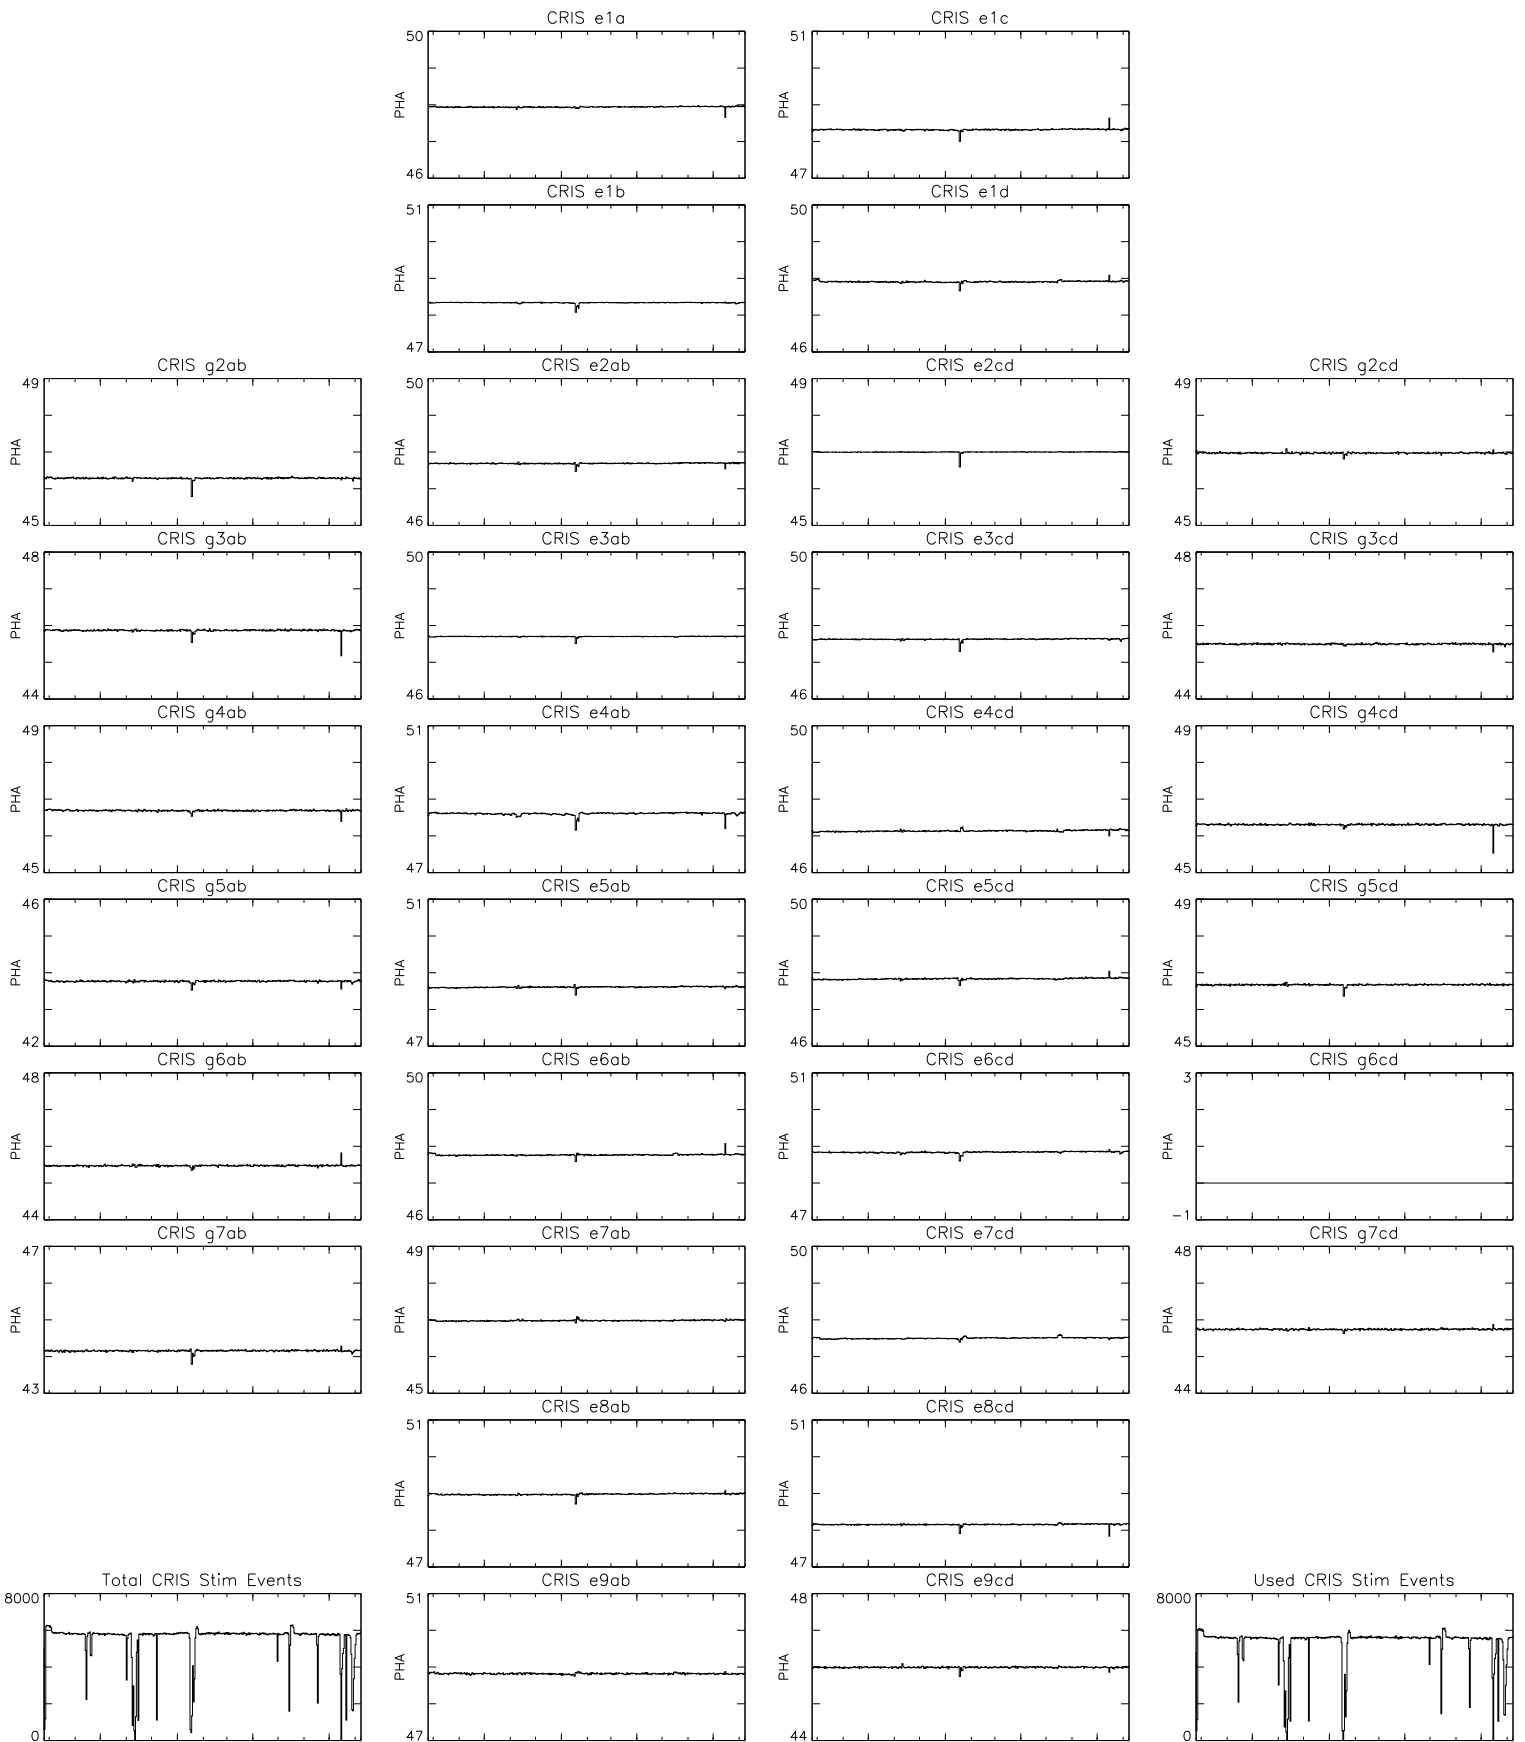

Bartels Rotation 2334–2347  
 Stim events – Daily fitted slope  
 (26–Jul–2004 thru 07–Aug–2005) (208/2004 thru 219/2005)

Oct                      Jan                      Apr                      Jul  
 time (26–Jul–2004 to 08–Aug–2005)

Bartels Rotation 2334-2347  
 Stim events - Daily fitted offset  
 (26-Jul-2004 thru 07-Aug-2005) (208/2004 thru 219/2005)

Oct                      Jan                      Apr                      Jul  
 time (26-Jul-2004 to 08-Aug-2005)