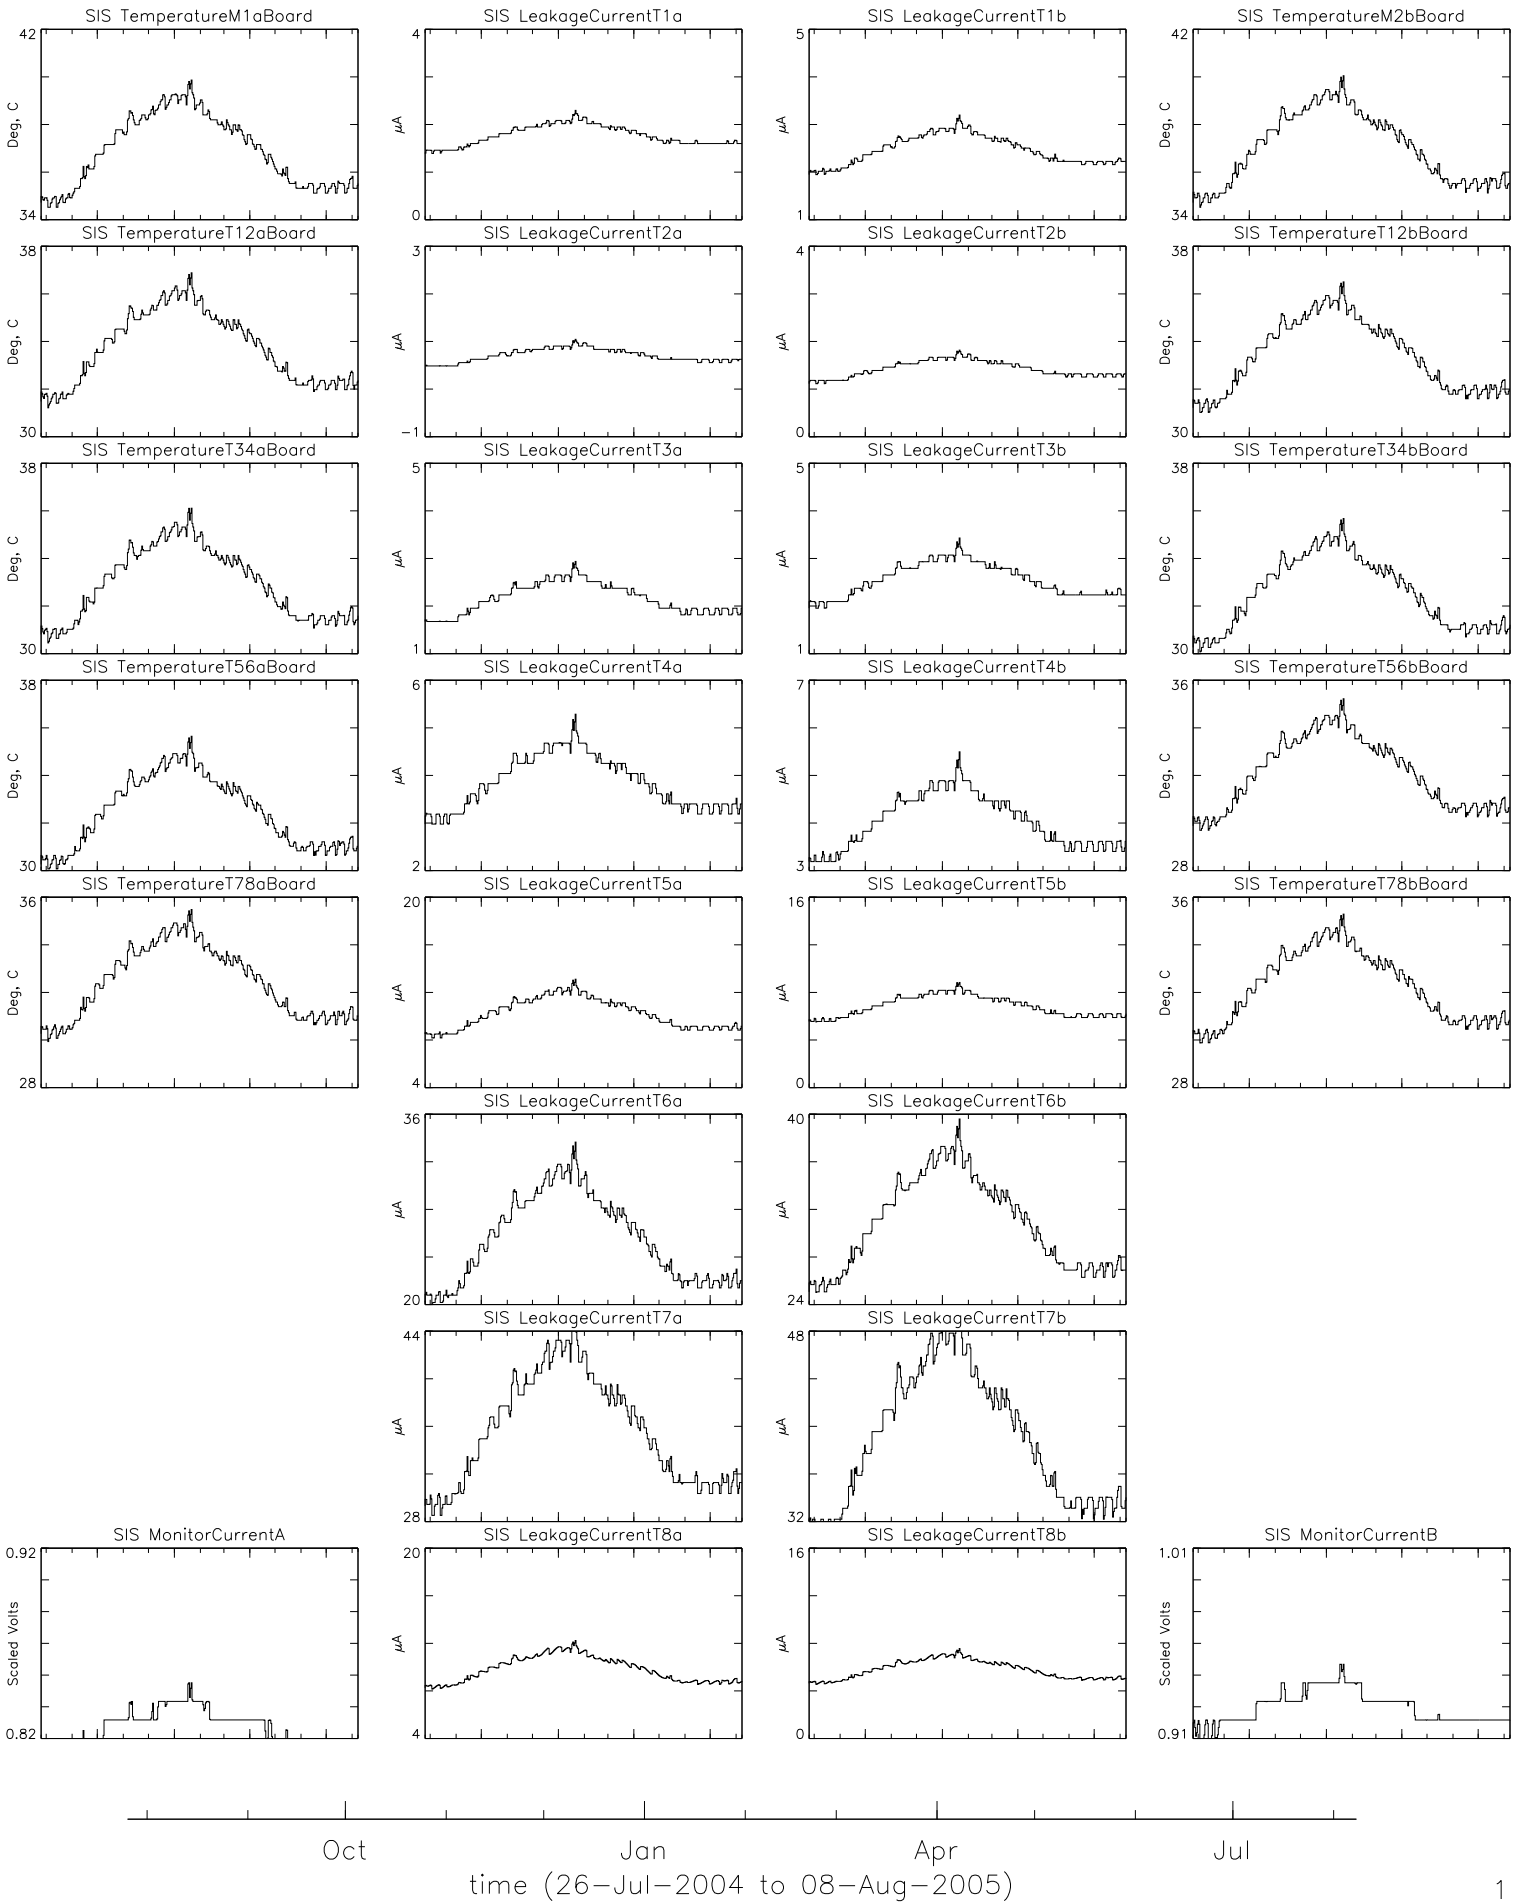

Bartels Rotation 2334-2347 – Daily Averages
 (26-Jul-2004 thru 07-Aug-2005)
 (208/2004 thru 219/2005)

Bartels Rotation 2334-2347 - Daily Averages
(26-Jul-2004 thru 07-Aug-2005)
(208/2004 thru 219/2005)

Oct

Jan

Apr

Jul

time (26-Jul-2004 to 08-Aug-2005)

Bartels Rotation 2334-2347 – Daily Averages
 (26-Jul-2004 thru 07-Aug-2005)
 (208/2004 thru 219/2005)

Oct Jan Apr Jul
 time (26-Jul-2004 to 08-Aug-2005)