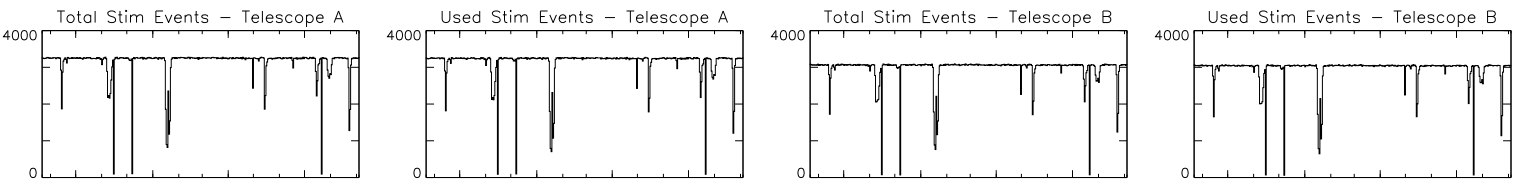

Bartels Rotation 2335–2348  
 Stim events – Daily fitted slope & offset  
 (22–Aug–2004 thru 03–Sep–2005) (235/2004 thru 246/2005)

Oct                      Jan                      Apr                      Jul  
 time (22–Aug–2004 to 04–Sep–2005)