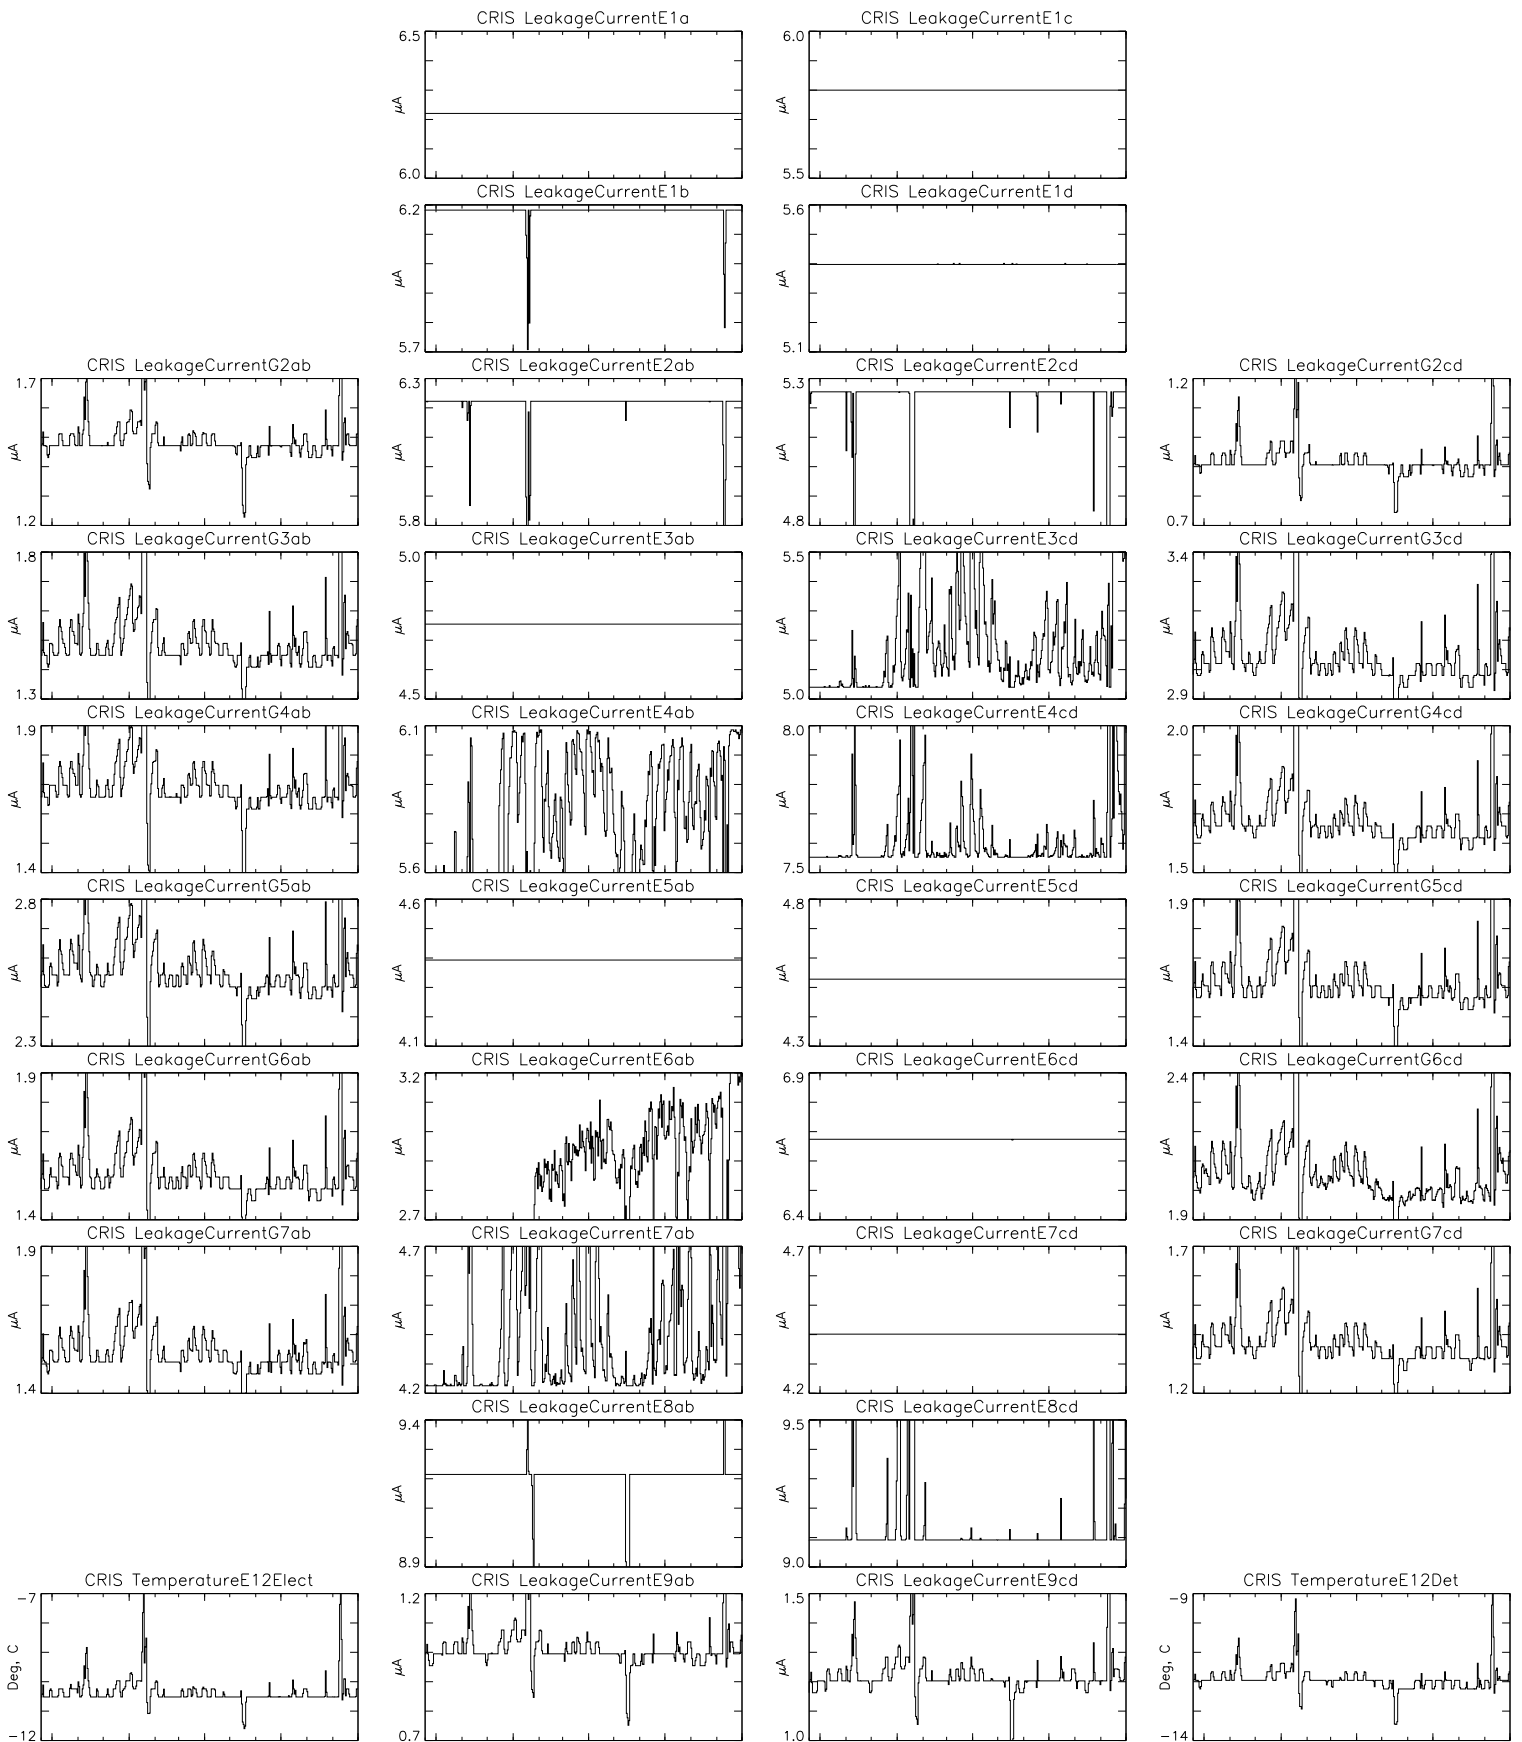

Bartels Rotation 2336-2349 – Daily Averages
 (18-Sep-2004 thru 30-Sep-2005)
 (262/2004 thru 273/2005)

Oct Jan Apr Jul Oct
 time (18-Sep-2004 to 01-Oct-2005)

Bartels Rotation 2336-2349 – Daily Averages
 (18-Sep-2004 thru 30-Sep-2005)
 (262/2004 thru 273/2005)

Oct Jan Apr Jul Oct
 time (18-Sep-2004 to 01-Oct-2005)

Bartels Rotation 2336-2349 – Daily Averages
(18-Sep-2004 thru 30-Sep-2005)
(262/2004 thru 273/2005)

Oct Jan Apr Jul Oct
time (18-Sep-2004 to 01-Oct-2005)

Bartels Rotation 2336-2349 – Daily Averages
 (18-Sep-2004 thru 30-Sep-2005)
 (262/2004 thru 273/2005)