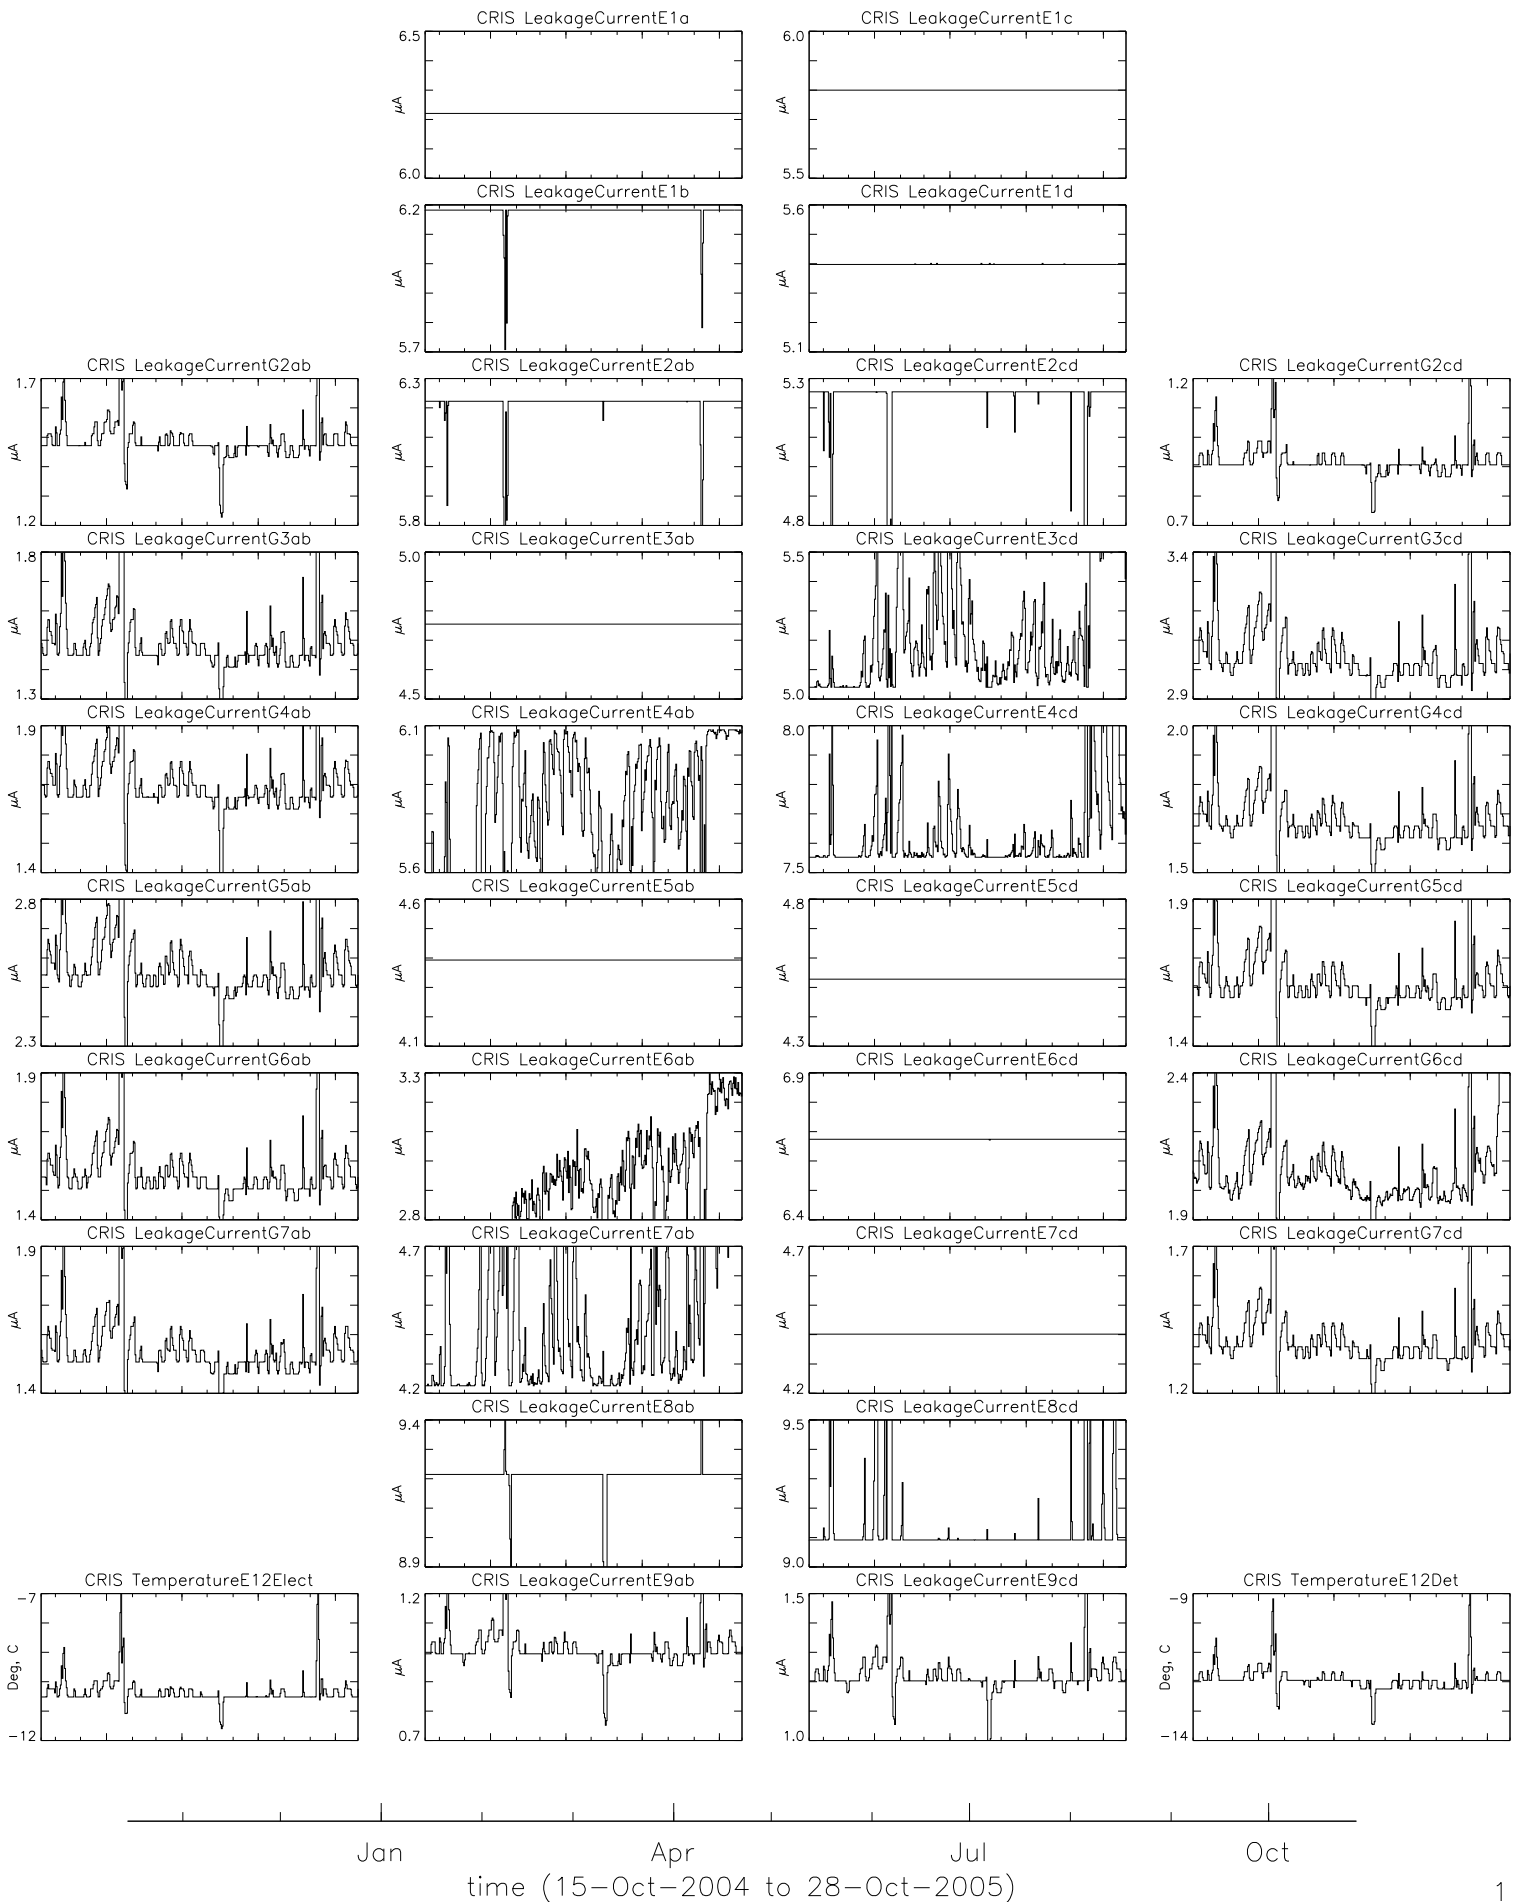

Bartels Rotation 2337-2350 – Daily Averages
 (15-Oct-2004 thru 27-Oct-2005)
 (289/2004 thru 300/2005)

Bartels Rotation 2337-2350 – Daily Averages
 (15-Oct-2004 thru 27-Oct-2005)
 (289/2004 thru 300/2005)

Jan Apr Jul Oct
 time (15-Oct-2004 to 28-Oct-2005)

Bartels Rotation 2337-2350 – Daily Averages
(15-Oct-2004 thru 27-Oct-2005)
(289/2004 thru 300/2005)

Jan Apr Jul Oct
time (15-Oct-2004 to 28-Oct-2005)

Bartels Rotation 2337-2350 – Daily Averages
 (15-Oct-2004 thru 27-Oct-2005)
 (289/2004 thru 300/2005)