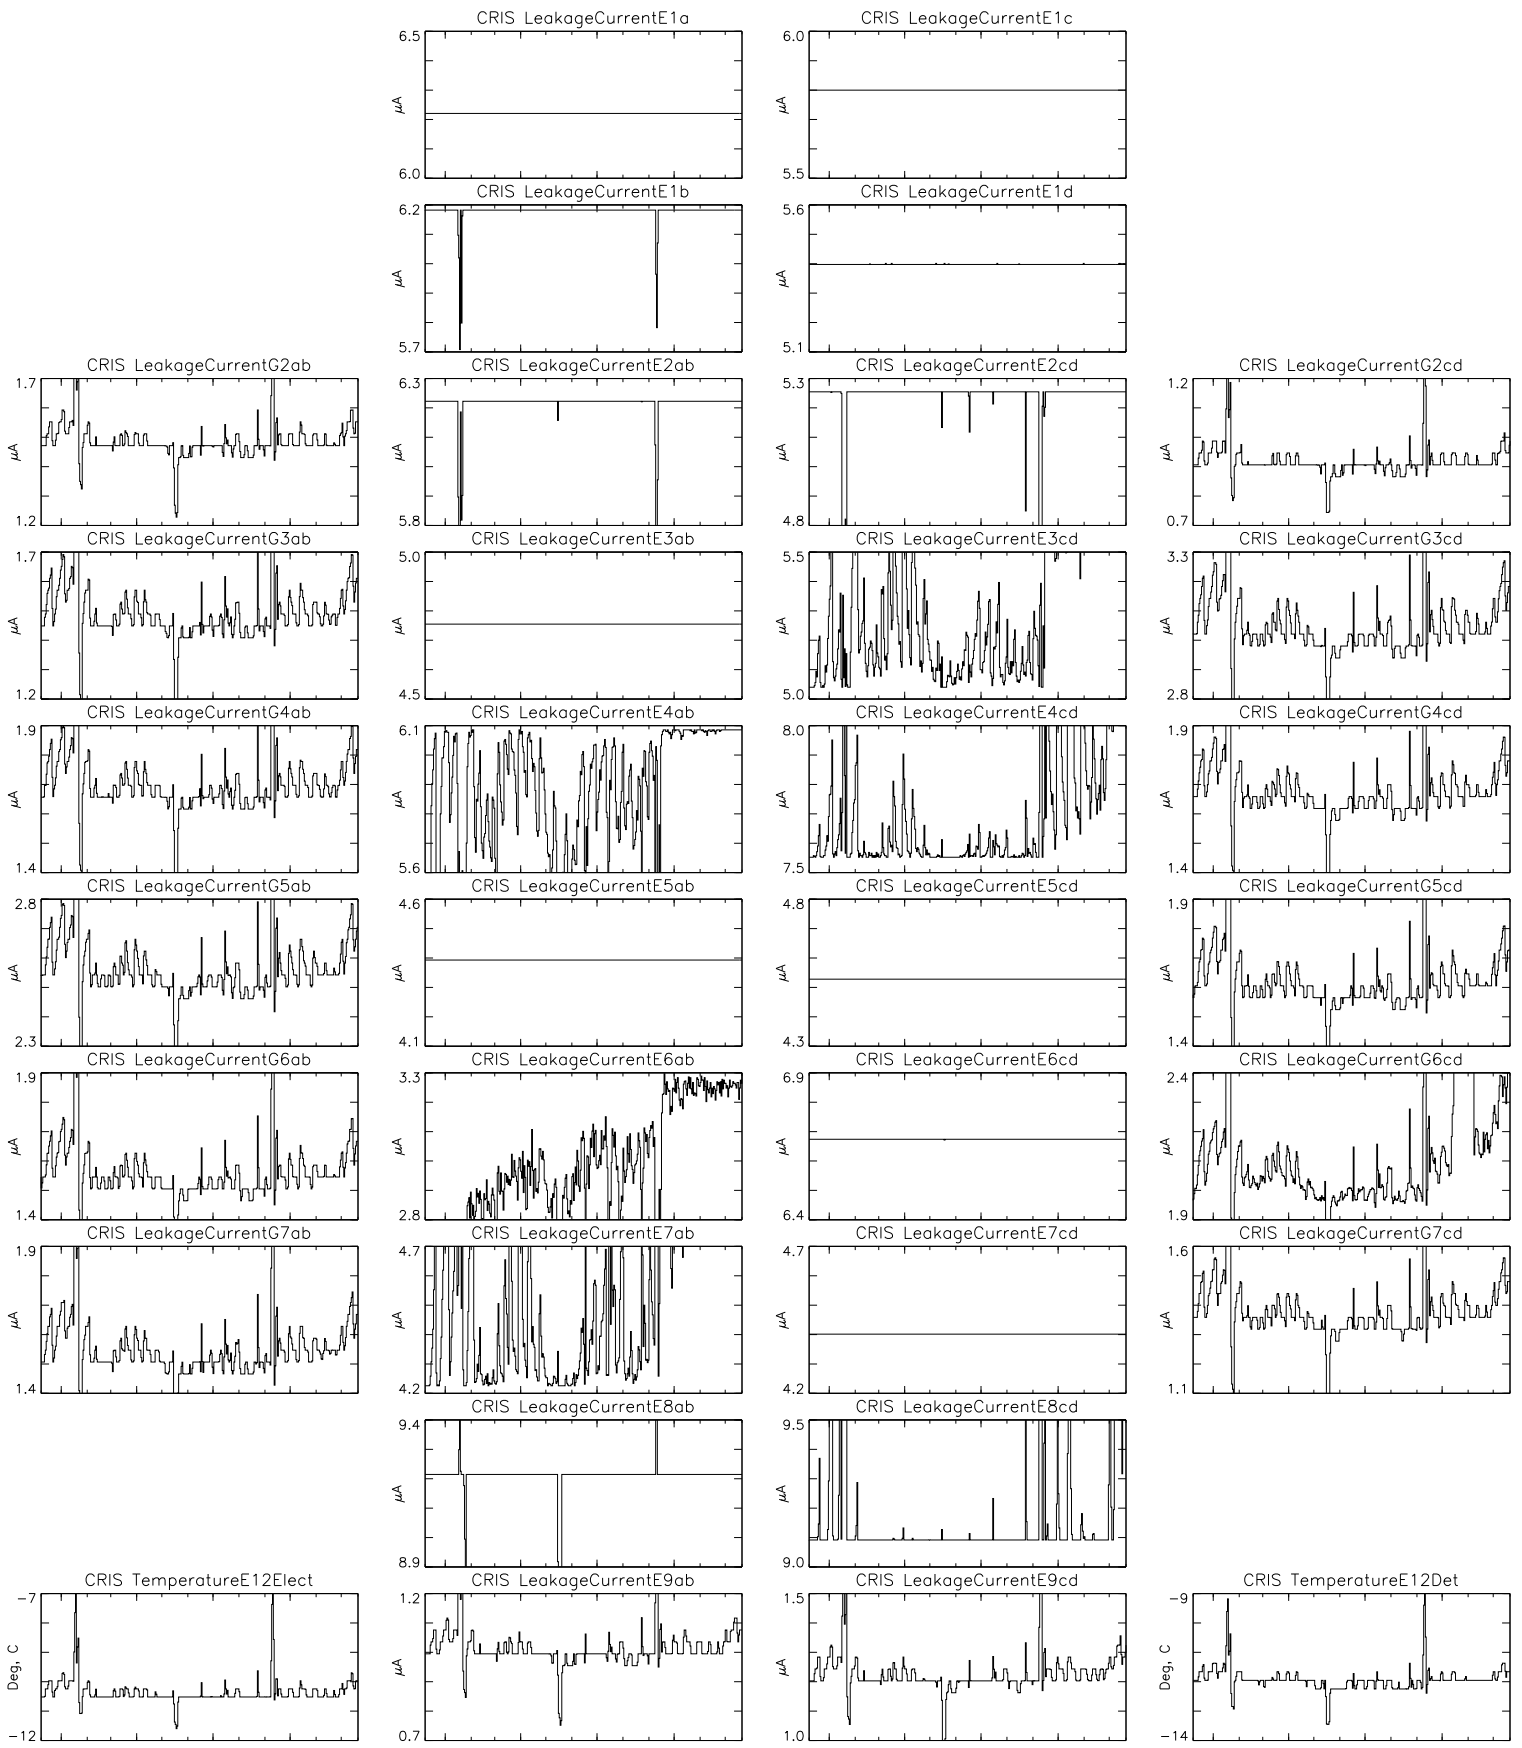

Bartels Rotation 2339-2352 – Daily Averages
 (08-Dec-2004 thru 20-Dec-2005)
 (343/2004 thru 354/2005)

Jan Apr Jul Oct
 time (08-Dec-2004 to 21-Dec-2005)

Bartels Rotation 2339-2352 – Daily Averages
 (08-Dec-2004 thru 20-Dec-2005)
 (343/2004 thru 354/2005)

Jan Apr Jul Oct
 time (08-Dec-2004 to 21-Dec-2005)

Bartels Rotation 2339-2352 – Daily Averages
(08-Dec-2004 thru 20-Dec-2005)
(343/2004 thru 354/2005)

Bartels Rotation 2339-2352 – Daily Averages
 (08-Dec-2004 thru 20-Dec-2005)
 (343/2004 thru 354/2005)