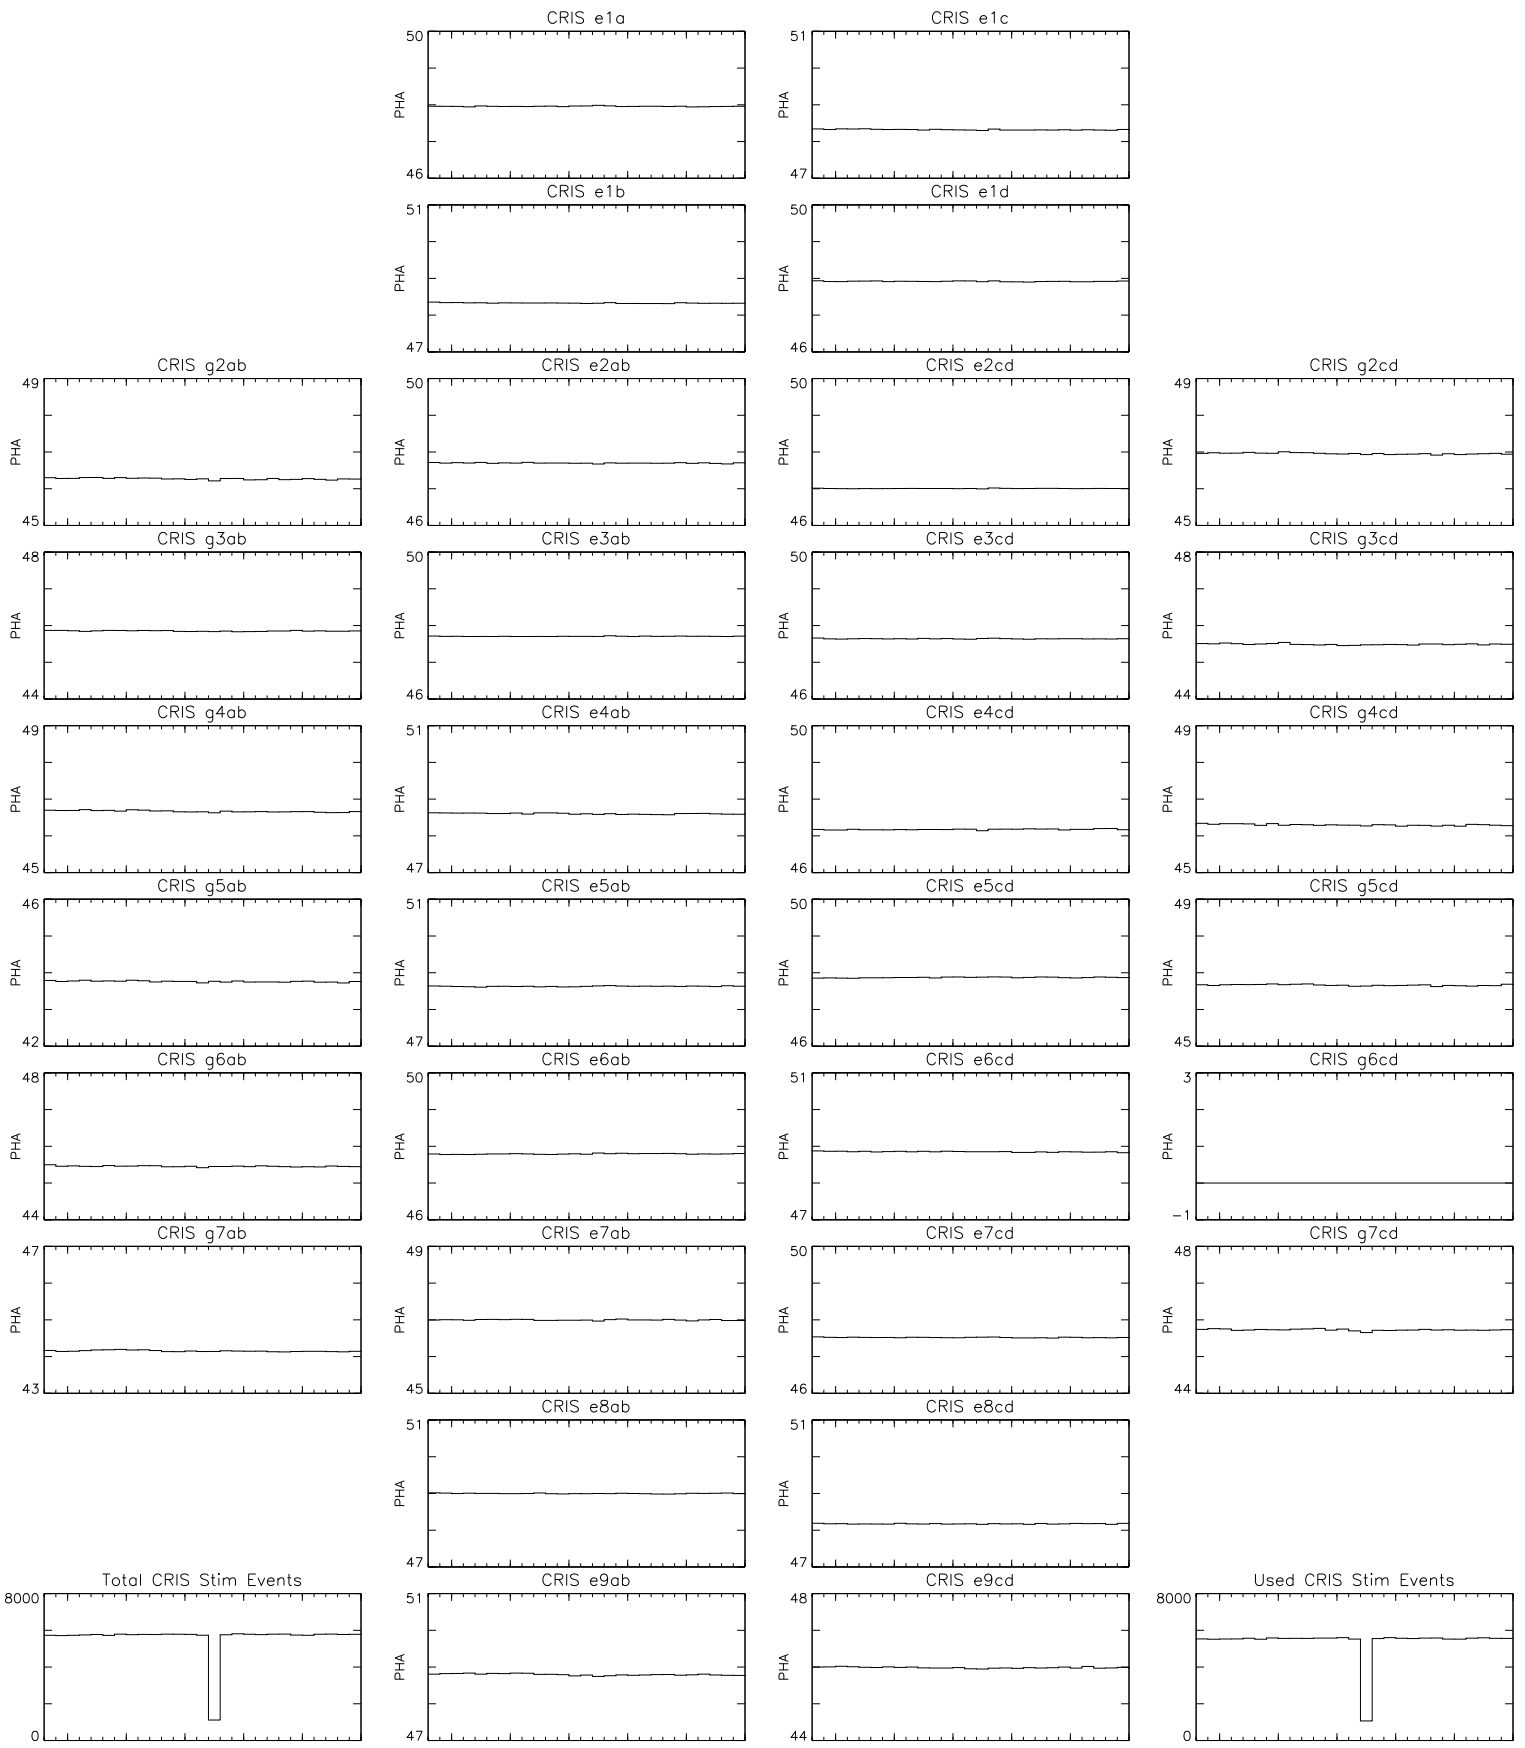

Bartels Rotation 2352  
 Stim events – Daily fitted slope  
 (24–Nov–2005 thru 20–Dec–2005) (328/2005 thru 354/2005)

Bartels Rotation 2352  
 Stim events – Daily fitted offset  
 (24–Nov–2005 thru 20–Dec–2005) (328/2005 thru 354/2005)

time (24–Nov–2005 to 21–Dec–2005)