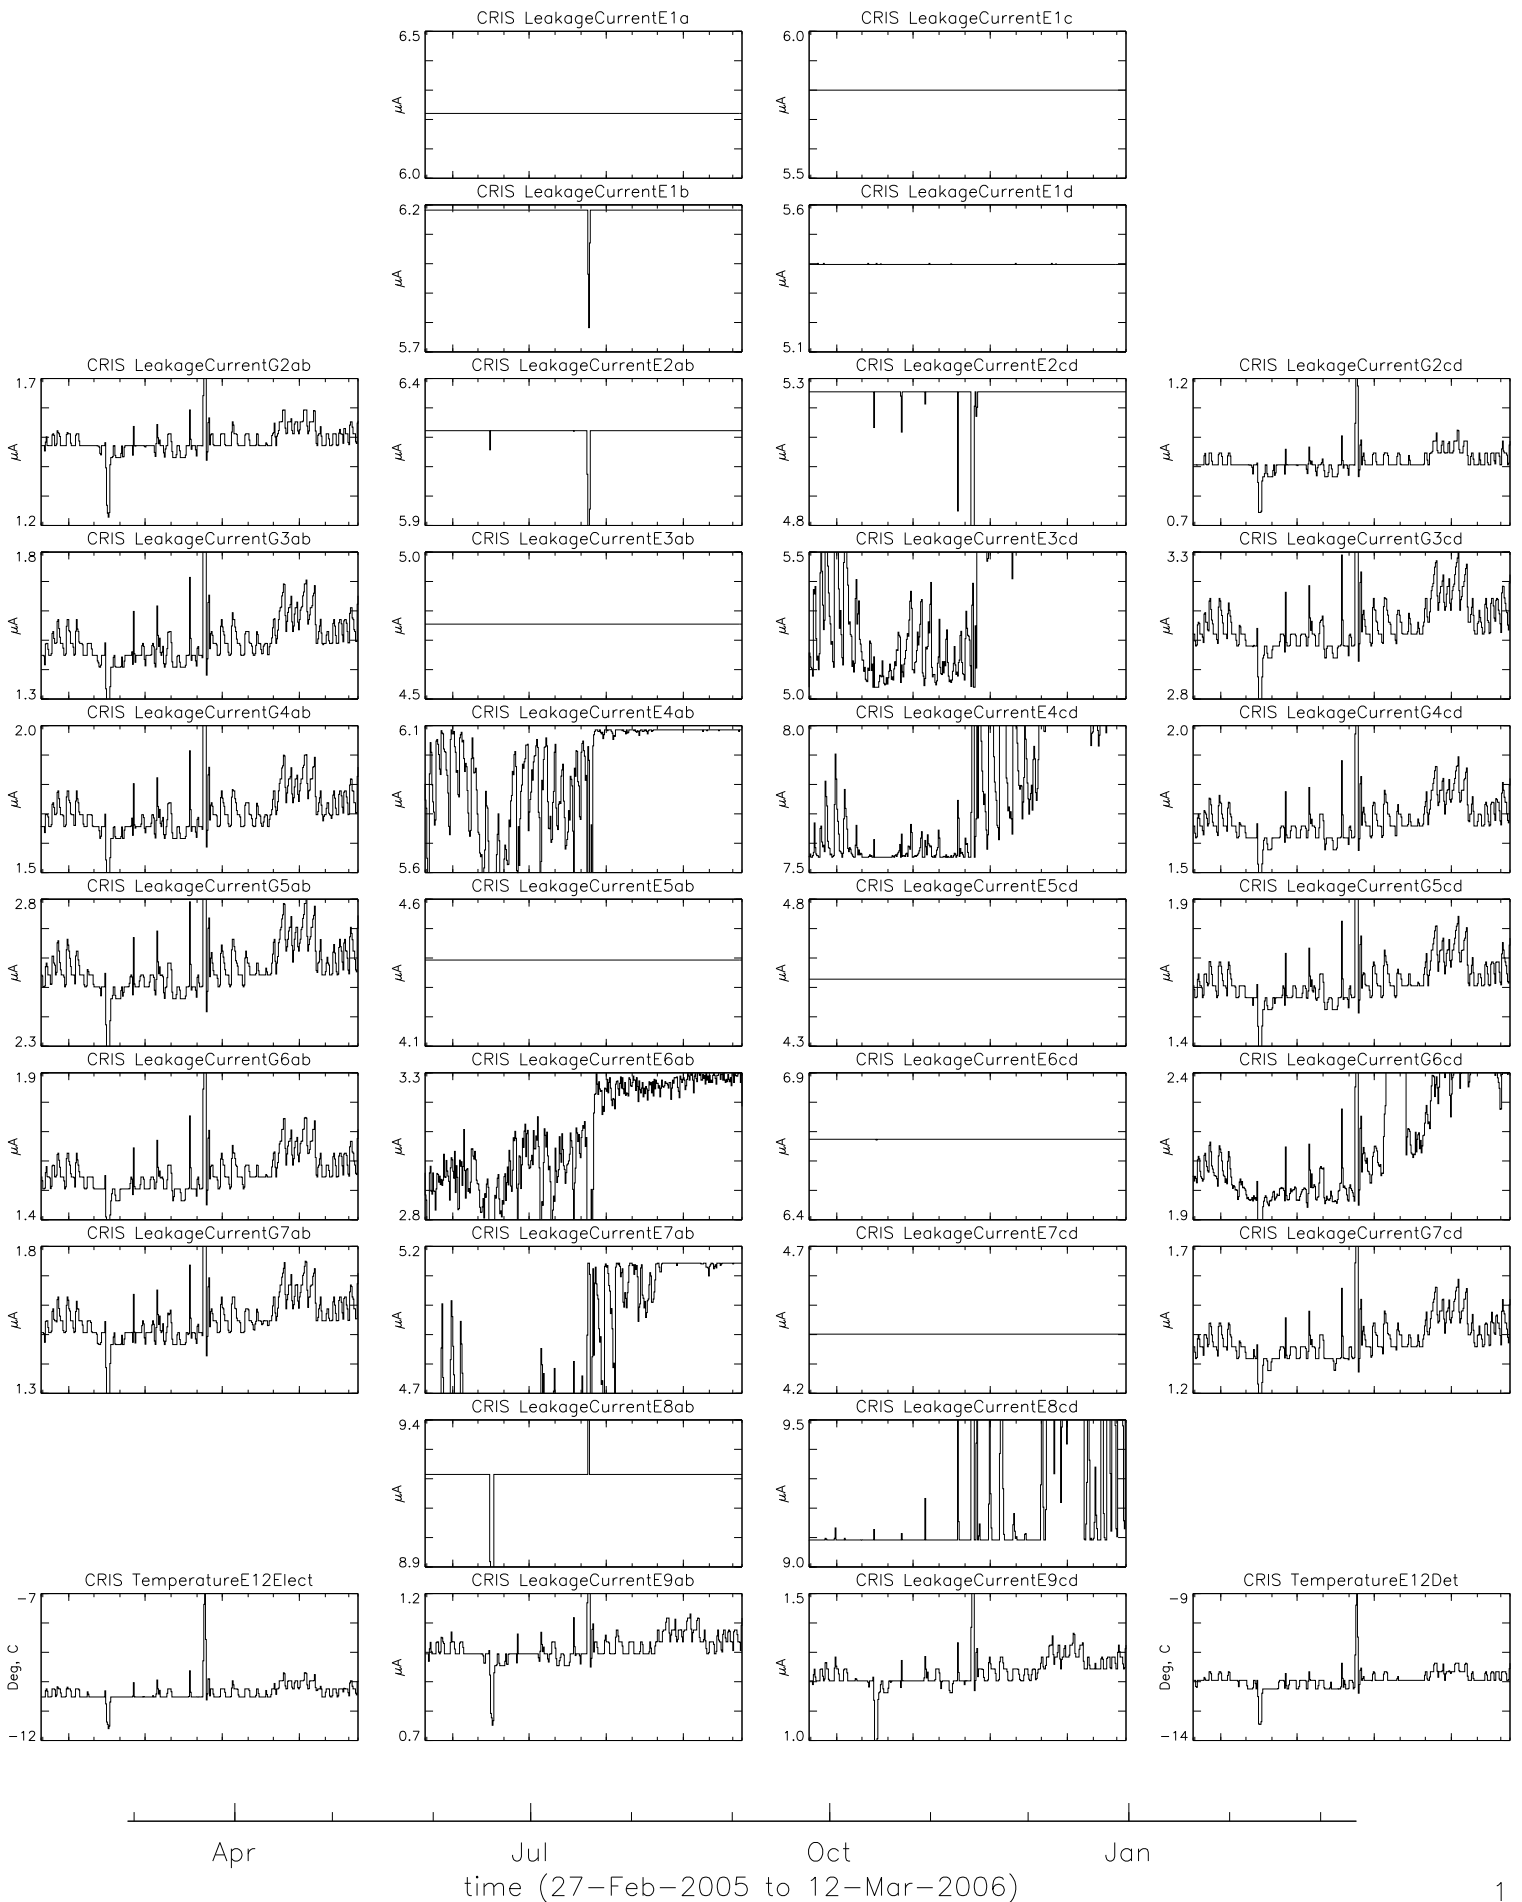

Bartels Rotation 2342-2355 – Daily Averages
 (27-Feb-2005 thru 11-Mar-2006)
 (058/2005 thru 070/2006)

Bartels Rotation 2342-2355 – Daily Averages
 (27-Feb-2005 thru 11-Mar-2006)
 (058/2005 thru 070/2006)

Apr Jul Oct Jan
 time (27-Feb-2005 to 12-Mar-2006)

Bartels Rotation 2342-2355 – Daily Averages
(27-Feb-2005 thru 11-Mar-2006)
(058/2005 thru 070/2006)

Apr Jul Oct Jan
time (27-Feb-2005 to 12-Mar-2006)

Bartels Rotation 2342-2355 – Daily Averages (27-Feb-2005 thru 11-Mar-2006) (058/2005 thru 070/2006)