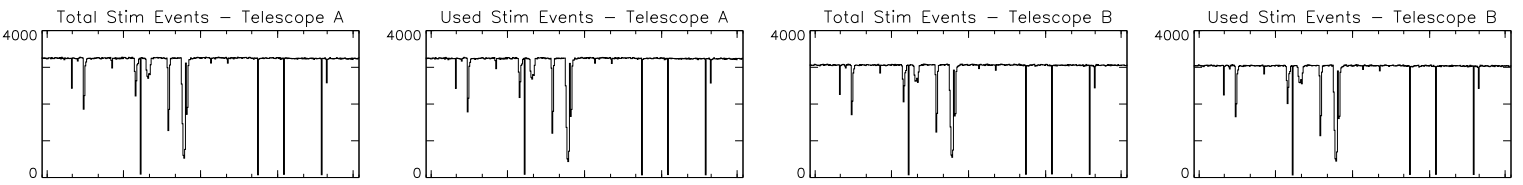

Bartels Rotation 2343–2356  
 Stim events – Daily fitted slope & offset  
 (26–Mar–2005 thru 07–Apr–2006) (085/2005 thru 097/2006)

Apr                                      Jul                                      Oct                                      Jan                                      Apr  
 time (26–Mar–2005 to 08–Apr–2006)