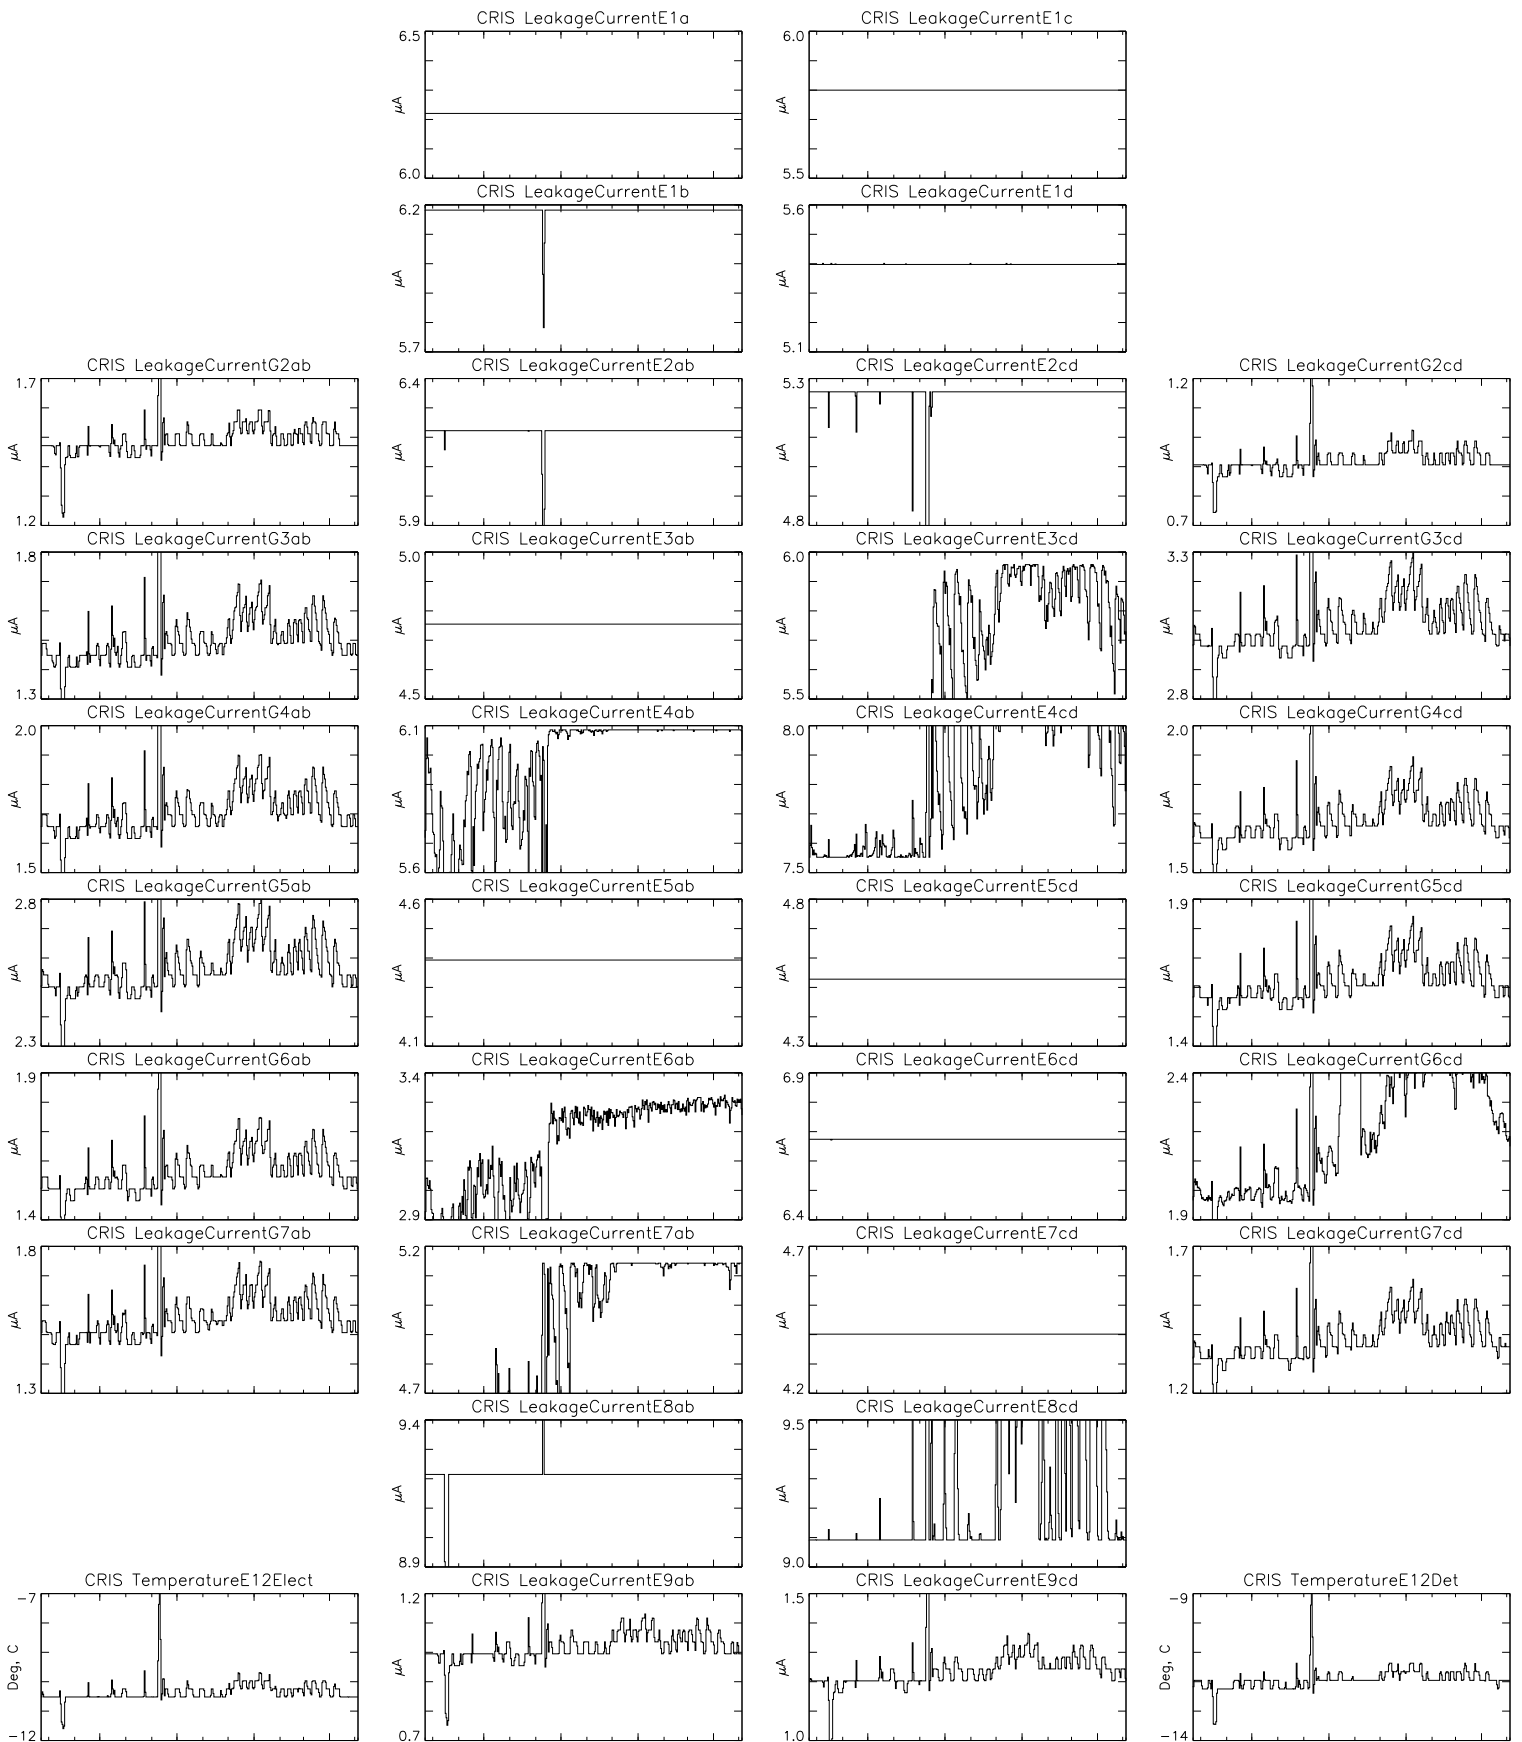

Bartels Rotation 2344-2357 – Daily Averages
 (22-Apr-2005 thru 04-May-2006)
 (112/2005 thru 124/2006)

Jul Oct Jan Apr
 time (22-Apr-2005 to 05-May-2006)

Bartels Rotation 2344-2357 – Daily Averages
 (22-Apr-2005 thru 04-May-2006)
 (112/2005 thru 124/2006)

Jul Oct Jan Apr
 time (22-Apr-2005 to 05-May-2006)

Bartels Rotation 2344-2357 – Daily Averages
(22-Apr-2005 thru 04-May-2006)
(112/2005 thru 124/2006)

Jul Oct Jan Apr
time (22-Apr-2005 to 05-May-2006)

Bartels Rotation 2344-2357 – Daily Averages
 (22-Apr-2005 thru 04-May-2006)
 (112/2005 thru 124/2006)