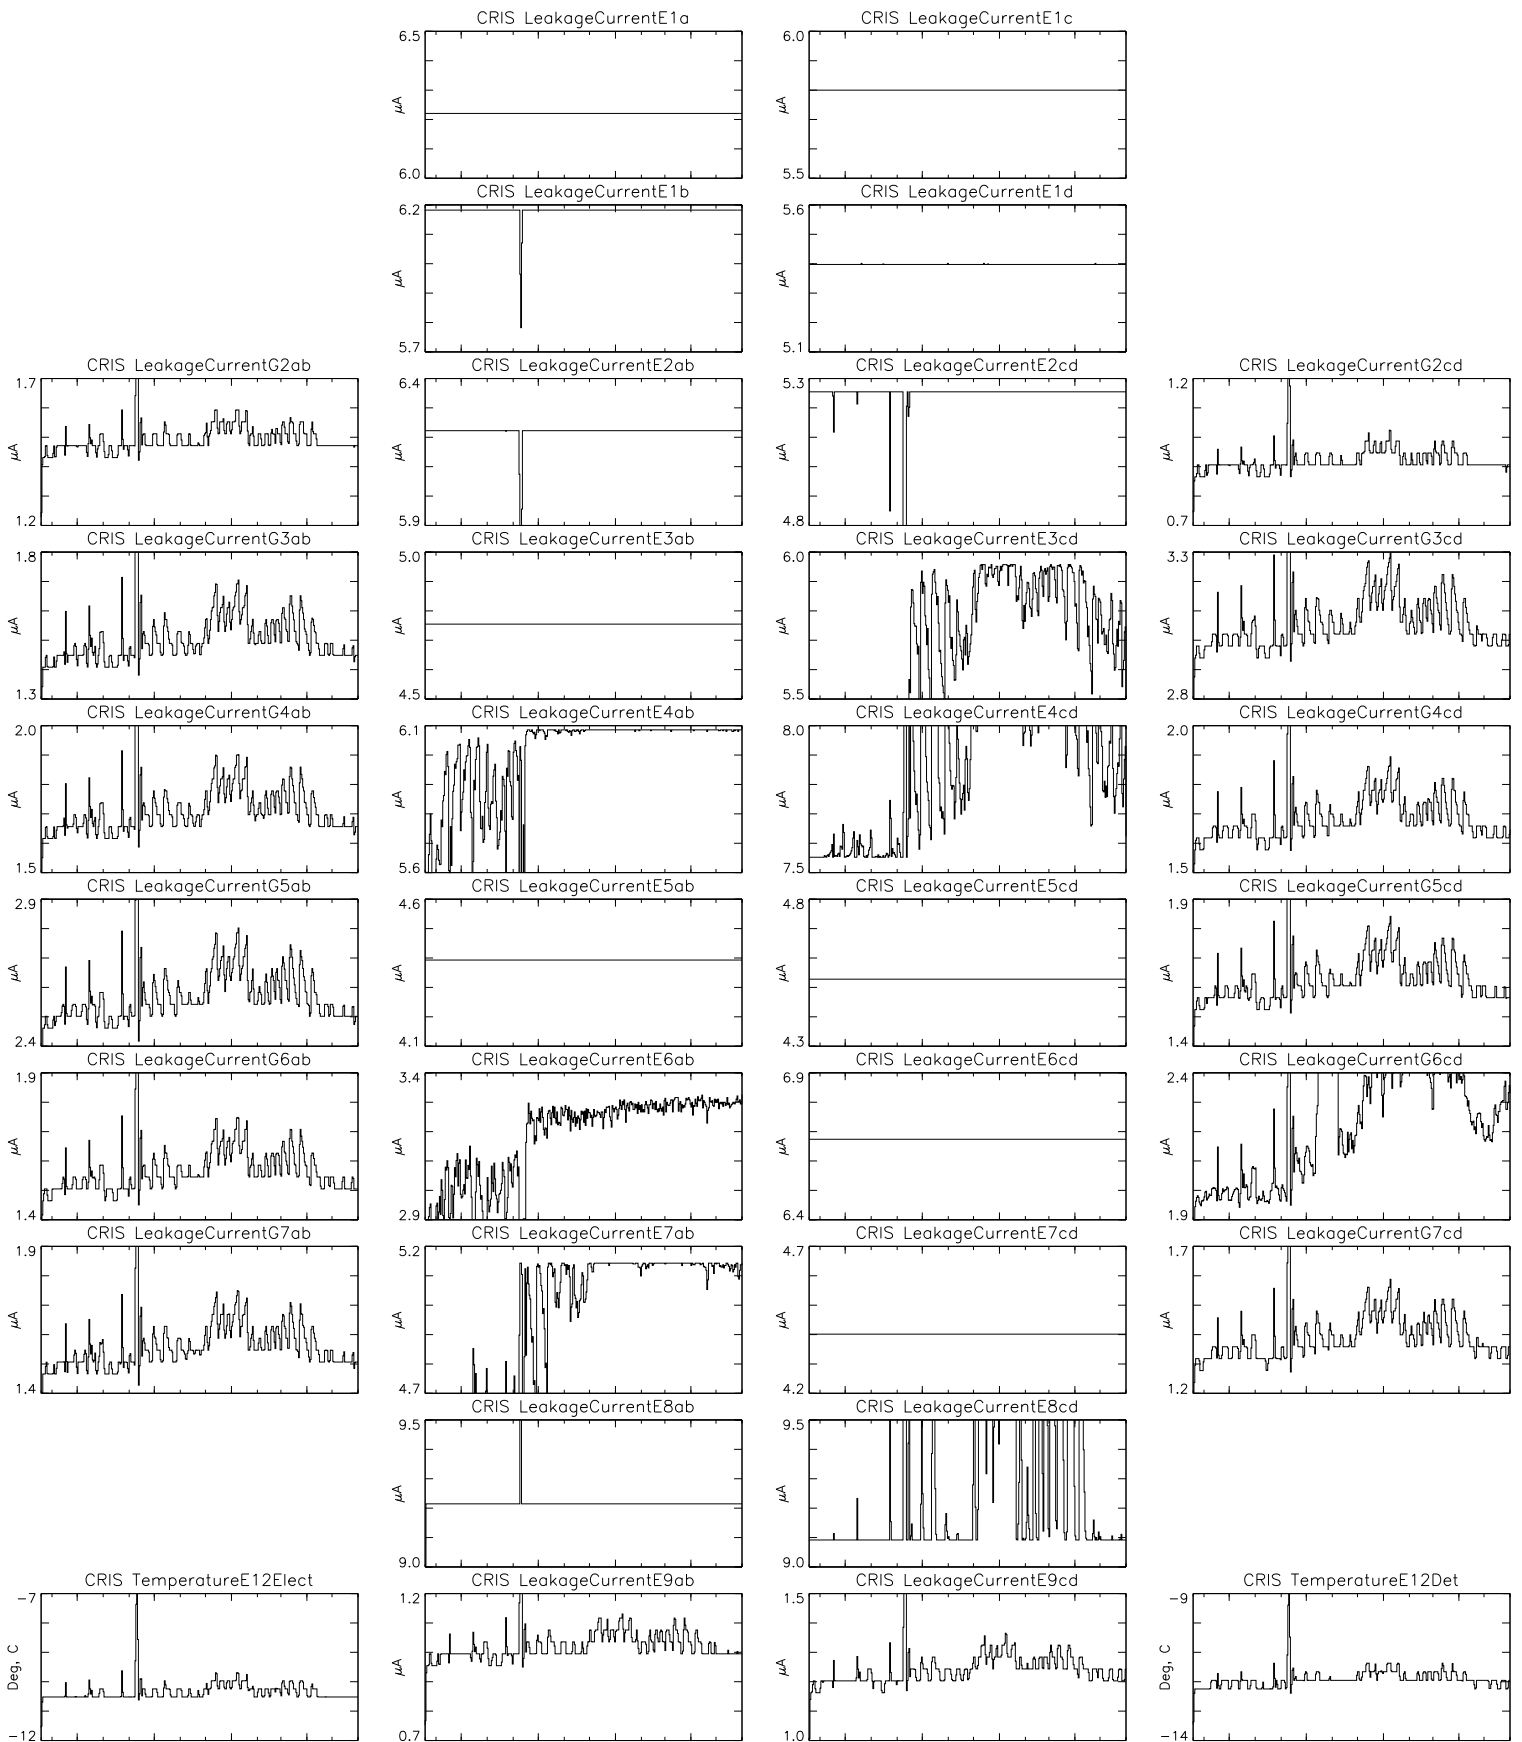

Bartels Rotation 2345-2358 – Daily Averages
 (19-May-2005 thru 31-May-2006)
 (139/2005 thru 151/2006)

Jul Oct Jan Apr
 time (19-May-2005 to 01-Jun-2006)

Bartels Rotation 2345-2358 – Daily Averages
 (19-May-2005 thru 31-May-2006)
 (139/2005 thru 151/2006)

Jul Oct Jan Apr
 time (19-May-2005 to 01-Jun-2006)

Bartels Rotation 2345-2358 – Daily Averages
(19-May-2005 thru 31-May-2006)
(139/2005 thru 151/2006)

Bartels Rotation 2345-2358 – Daily Averages (19-May-2005 thru 31-May-2006) (139/2005 thru 151/2006)

Jul
Oct
Jan
Apr

time (19-May-2005 to 01-Jun-2006)