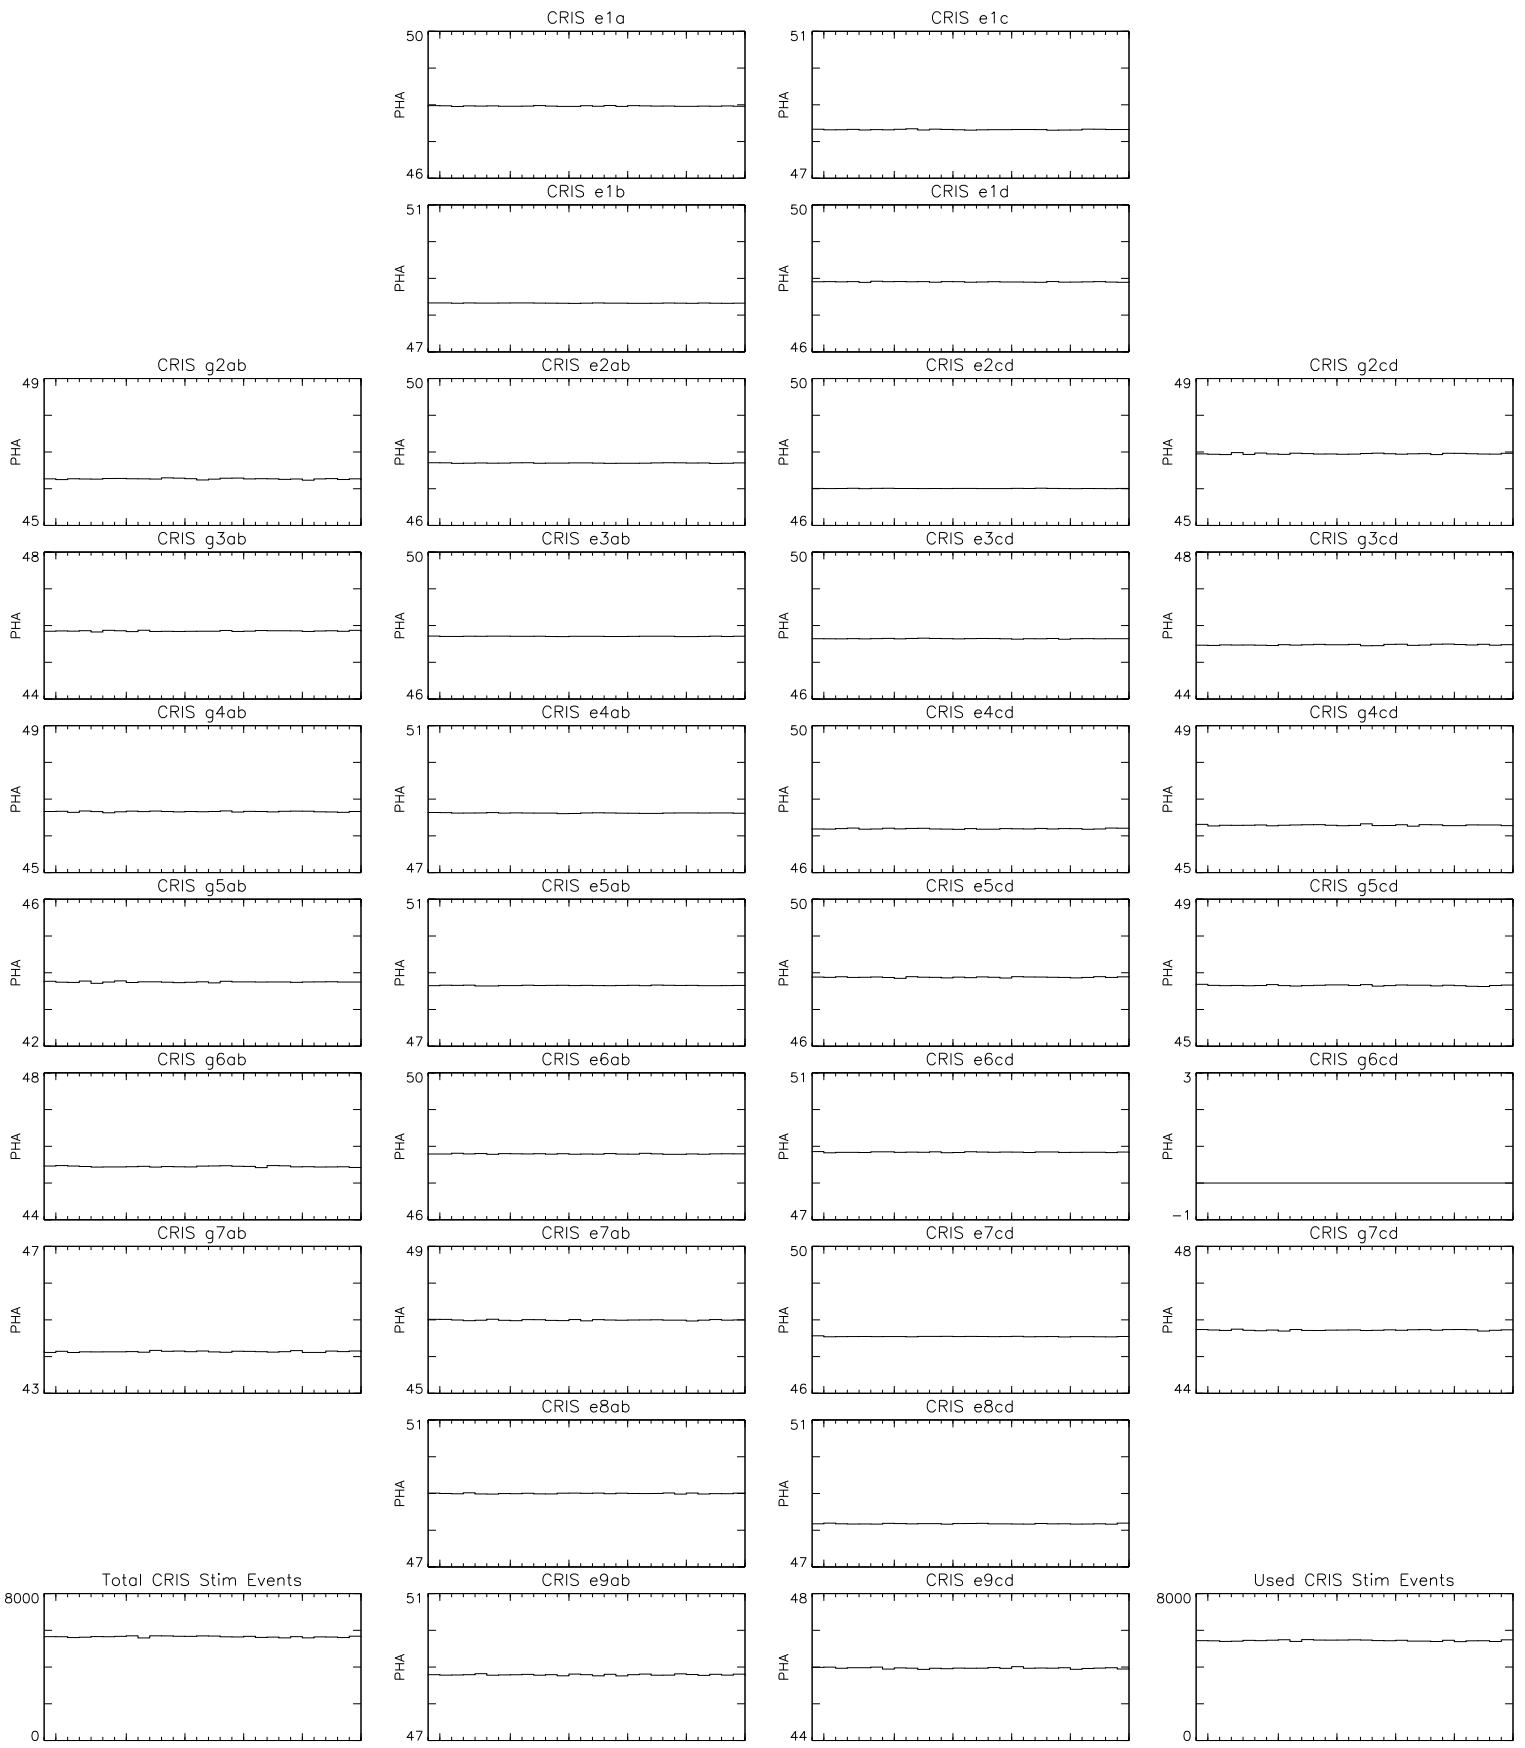

Bartels Rotation 2361
 Stim events – Daily fitted slope
 (25-Jul-2006 thru 20-Aug-2006) (206/2006 thru 232/2006)

Bartels Rotation 2361
 Stim events – Daily fitted offset
 (25-Jul-2006 thru 20-Aug-2006) (206/2006 thru 232/2006)

26 Aug 1 6 11 16 21
 time (25-Jul-2006 to 21-Aug-2006)