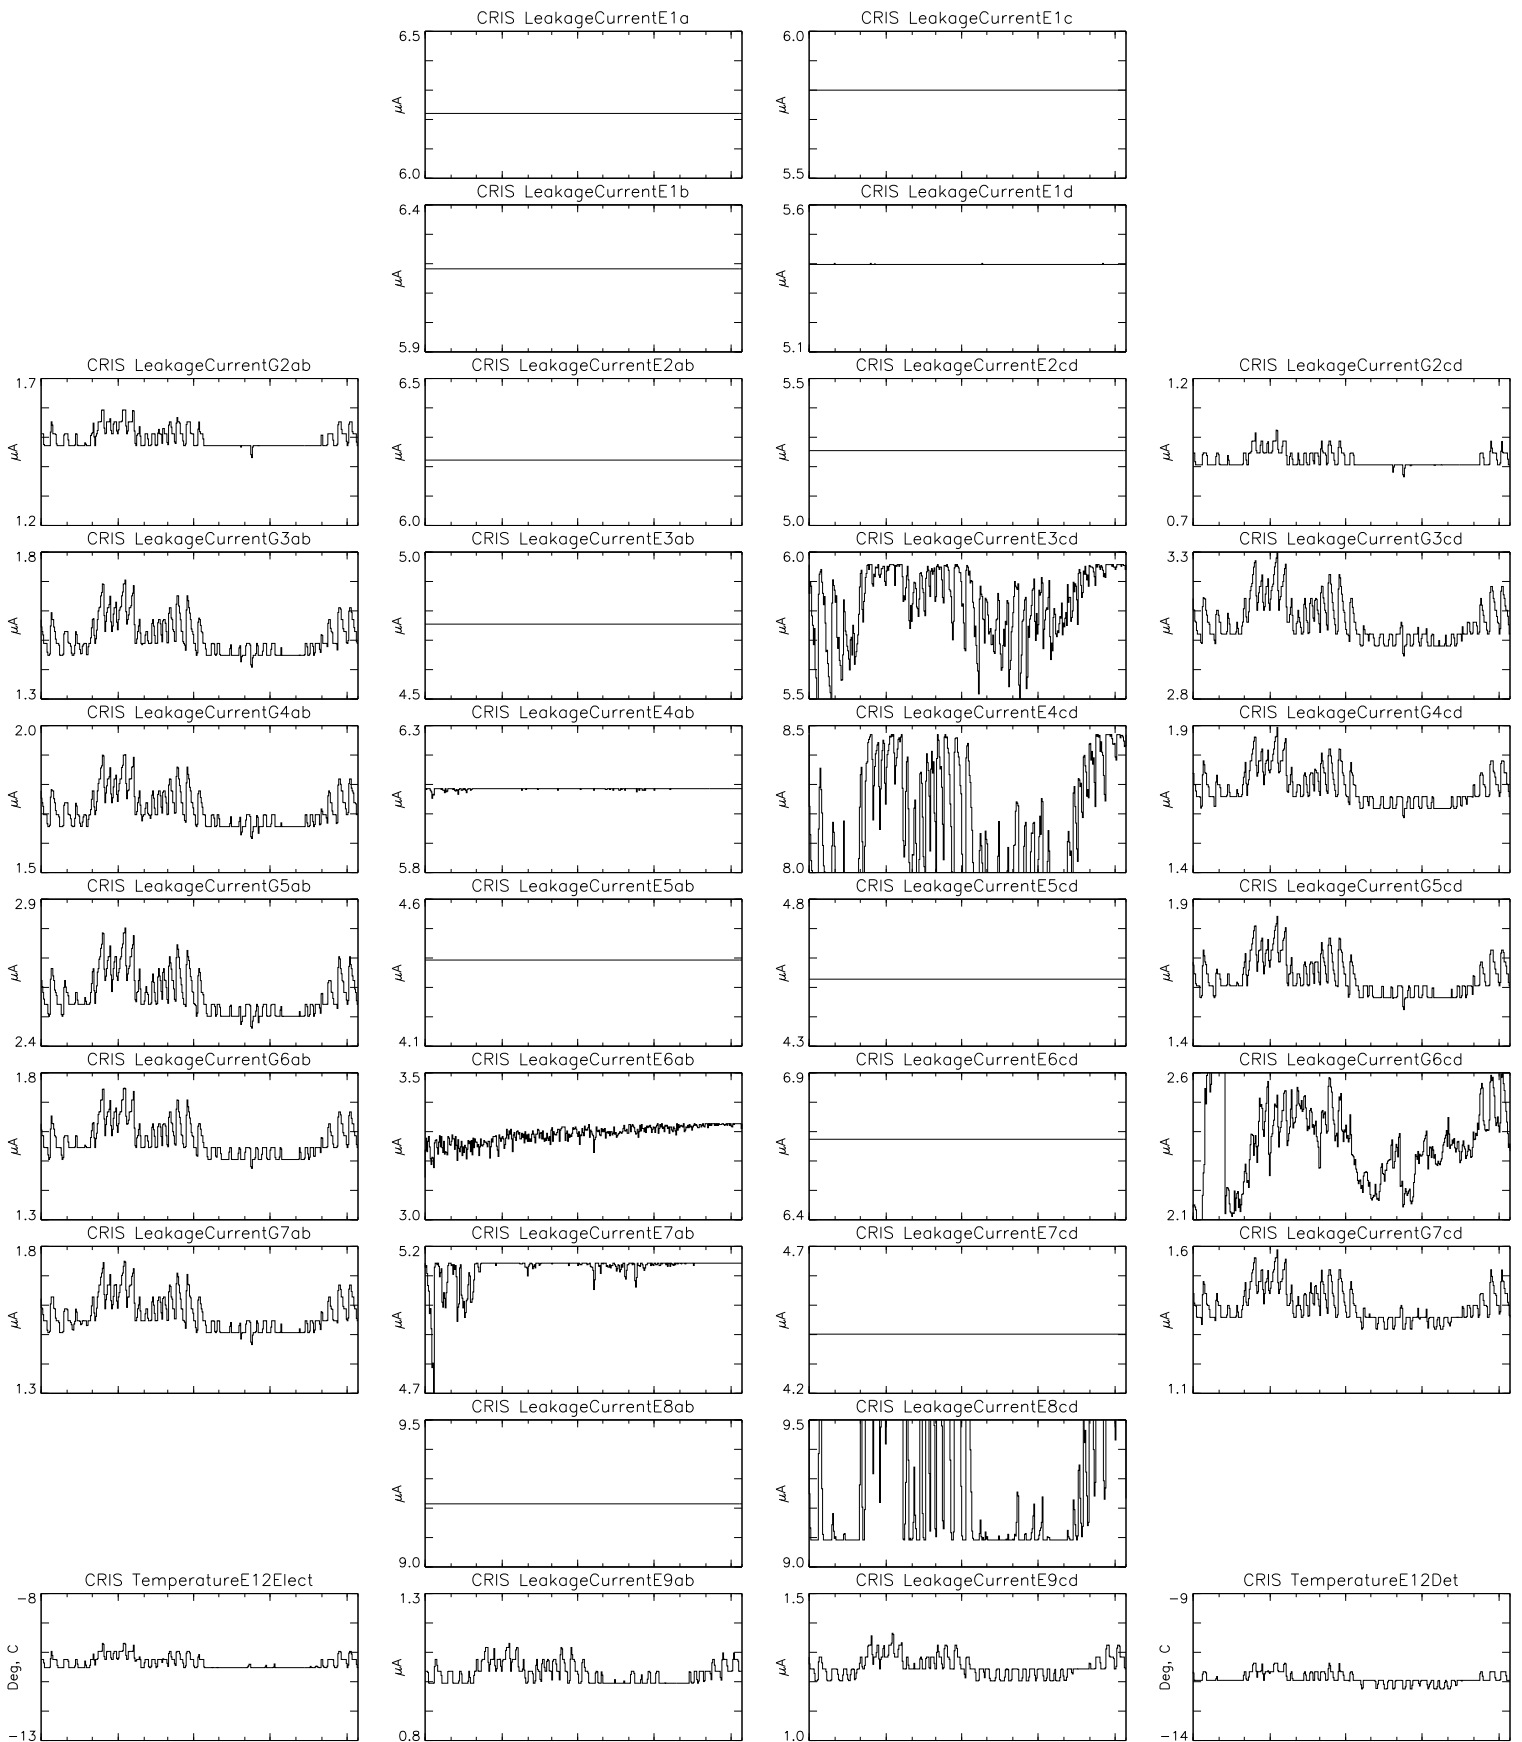

Bartels Rotation 2350-2363 – Daily Averages
 (01-Oct-2005 thru 13-Oct-2006)
 (274/2005 thru 286/2006)

Oct Jan Apr Jul Oct
 time (01-Oct-2005 to 14-Oct-2006)

Bartels Rotation 2350-2363 – Daily Averages
 (01-Oct-2005 thru 13-Oct-2006)
 (274/2005 thru 286/2006)

Oct Jan Apr Jul Oct
 time (01-Oct-2005 to 14-Oct-2006)

Bartels Rotation 2350-2363 – Daily Averages
(01-Oct-2005 thru 13-Oct-2006)
(274/2005 thru 286/2006)

Oct Jan Apr Jul Oct
time (01-Oct-2005 to 14-Oct-2006)

Bartels Rotation 2350-2363 – Daily Averages
 (01-Oct-2005 thru 13-Oct-2006)
 (274/2005 thru 286/2006)