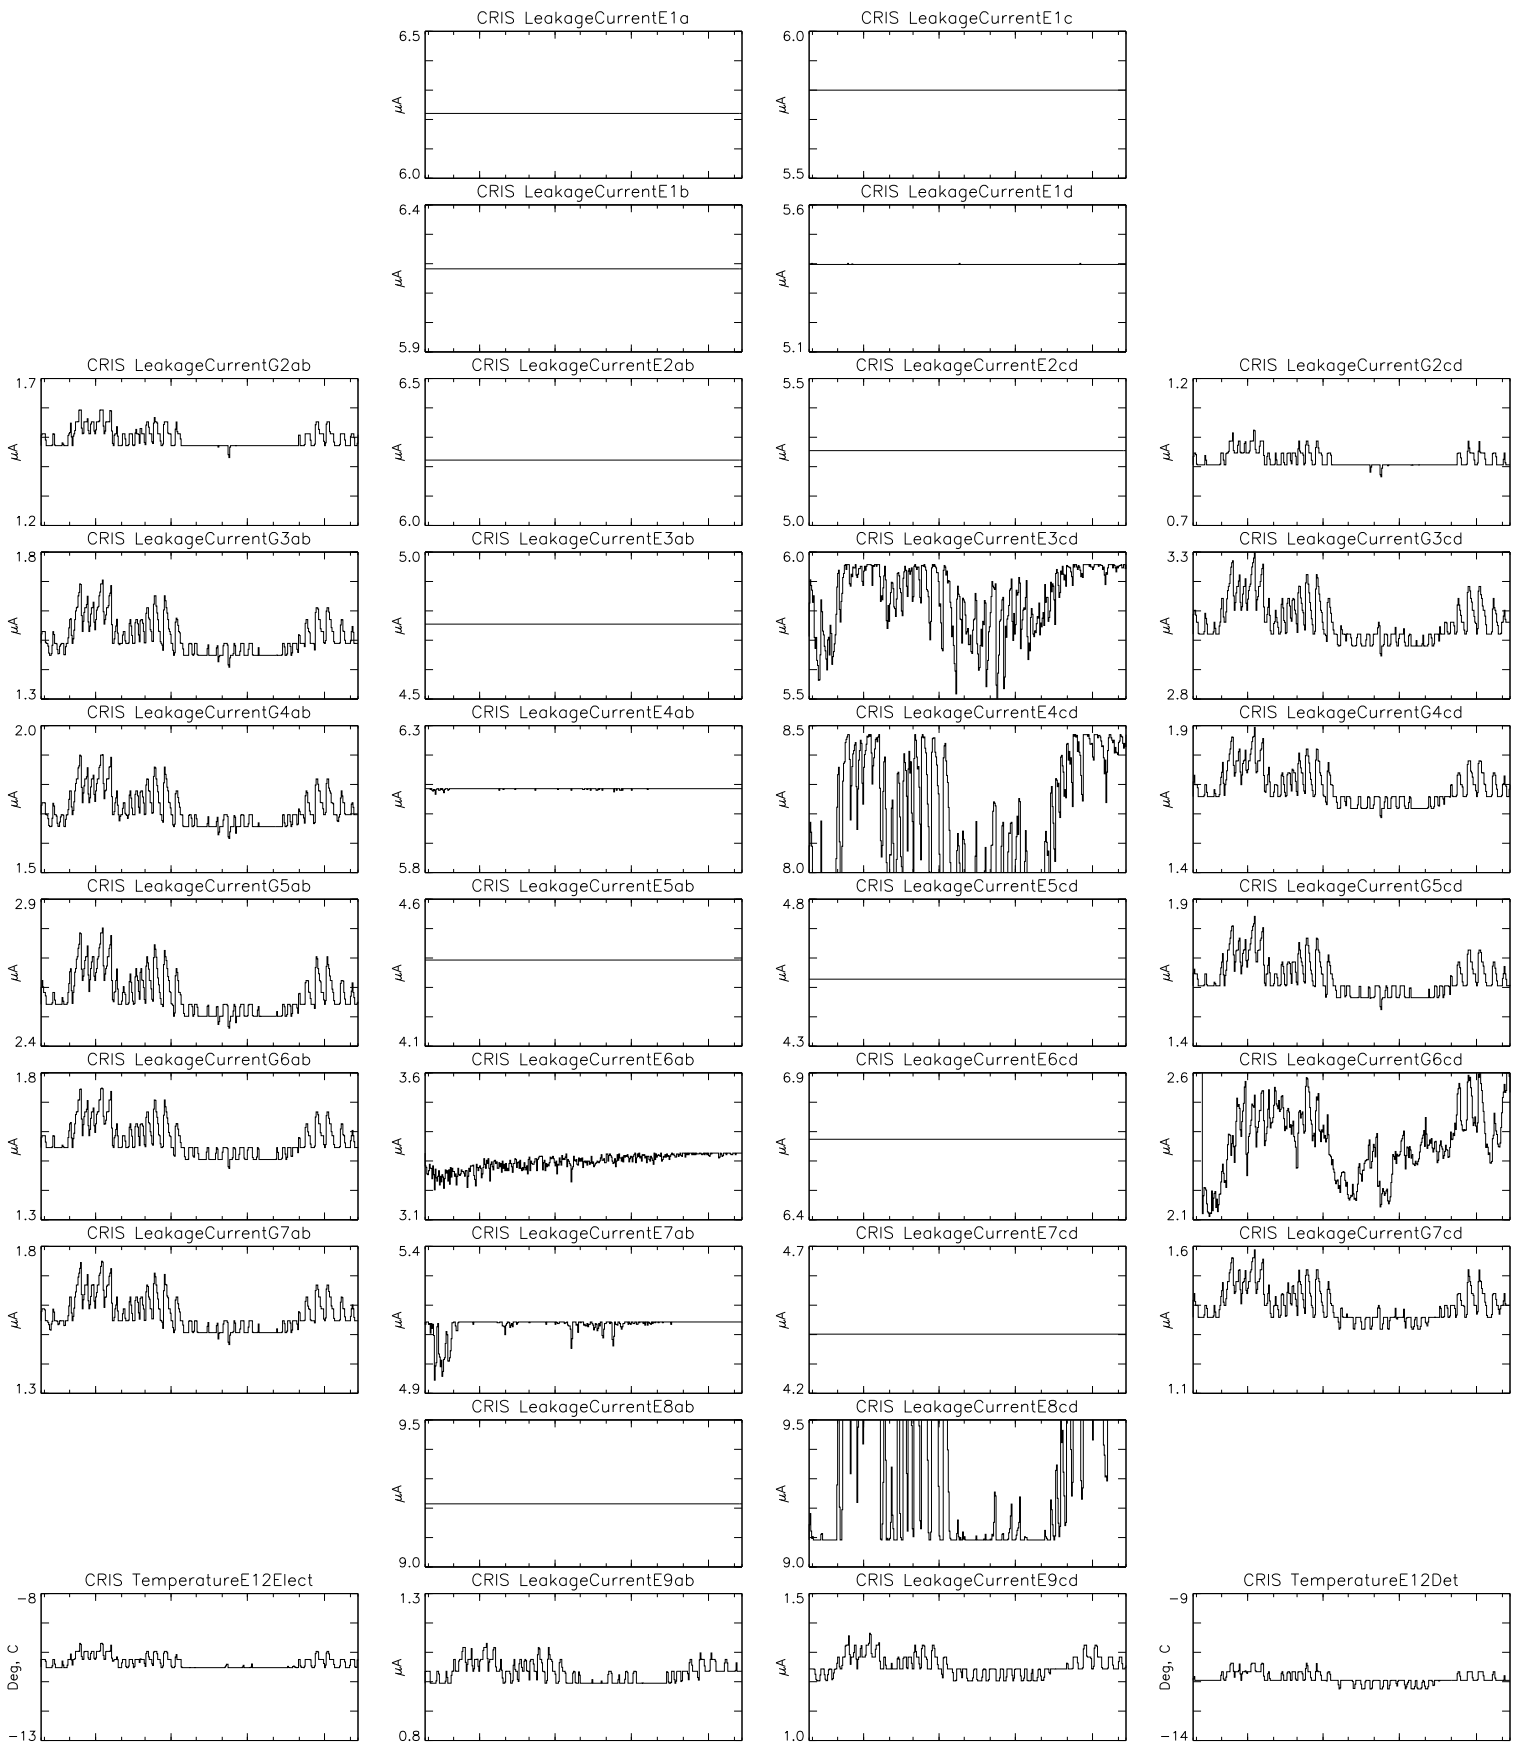

Bartels Rotation 2351-2364 – Daily Averages
 (28-Oct-2005 thru 09-Nov-2006)
 (301/2005 thru 313/2006)

Jan Apr Jul Oct
 time (28-Oct-2005 to 10-Nov-2006)

Bartels Rotation 2351-2364 – Daily Averages
 (28-Oct-2005 thru 09-Nov-2006)
 (301/2005 thru 313/2006)

time (28-Oct-2005 to 10-Nov-2006)

Bartels Rotation 2351-2364 – Daily Averages
(28-Oct-2005 thru 09-Nov-2006)
(301/2005 thru 313/2006)

Jan Apr Jul Oct
time (28-Oct-2005 to 10-Nov-2006)

Bartels Rotation 2351-2364 – Daily Averages
 (28-Oct-2005 thru 09-Nov-2006)
 (301/2005 thru 313/2006)

Jan Apr Jul Oct
 time (28-Oct-2005 to 10-Nov-2006)