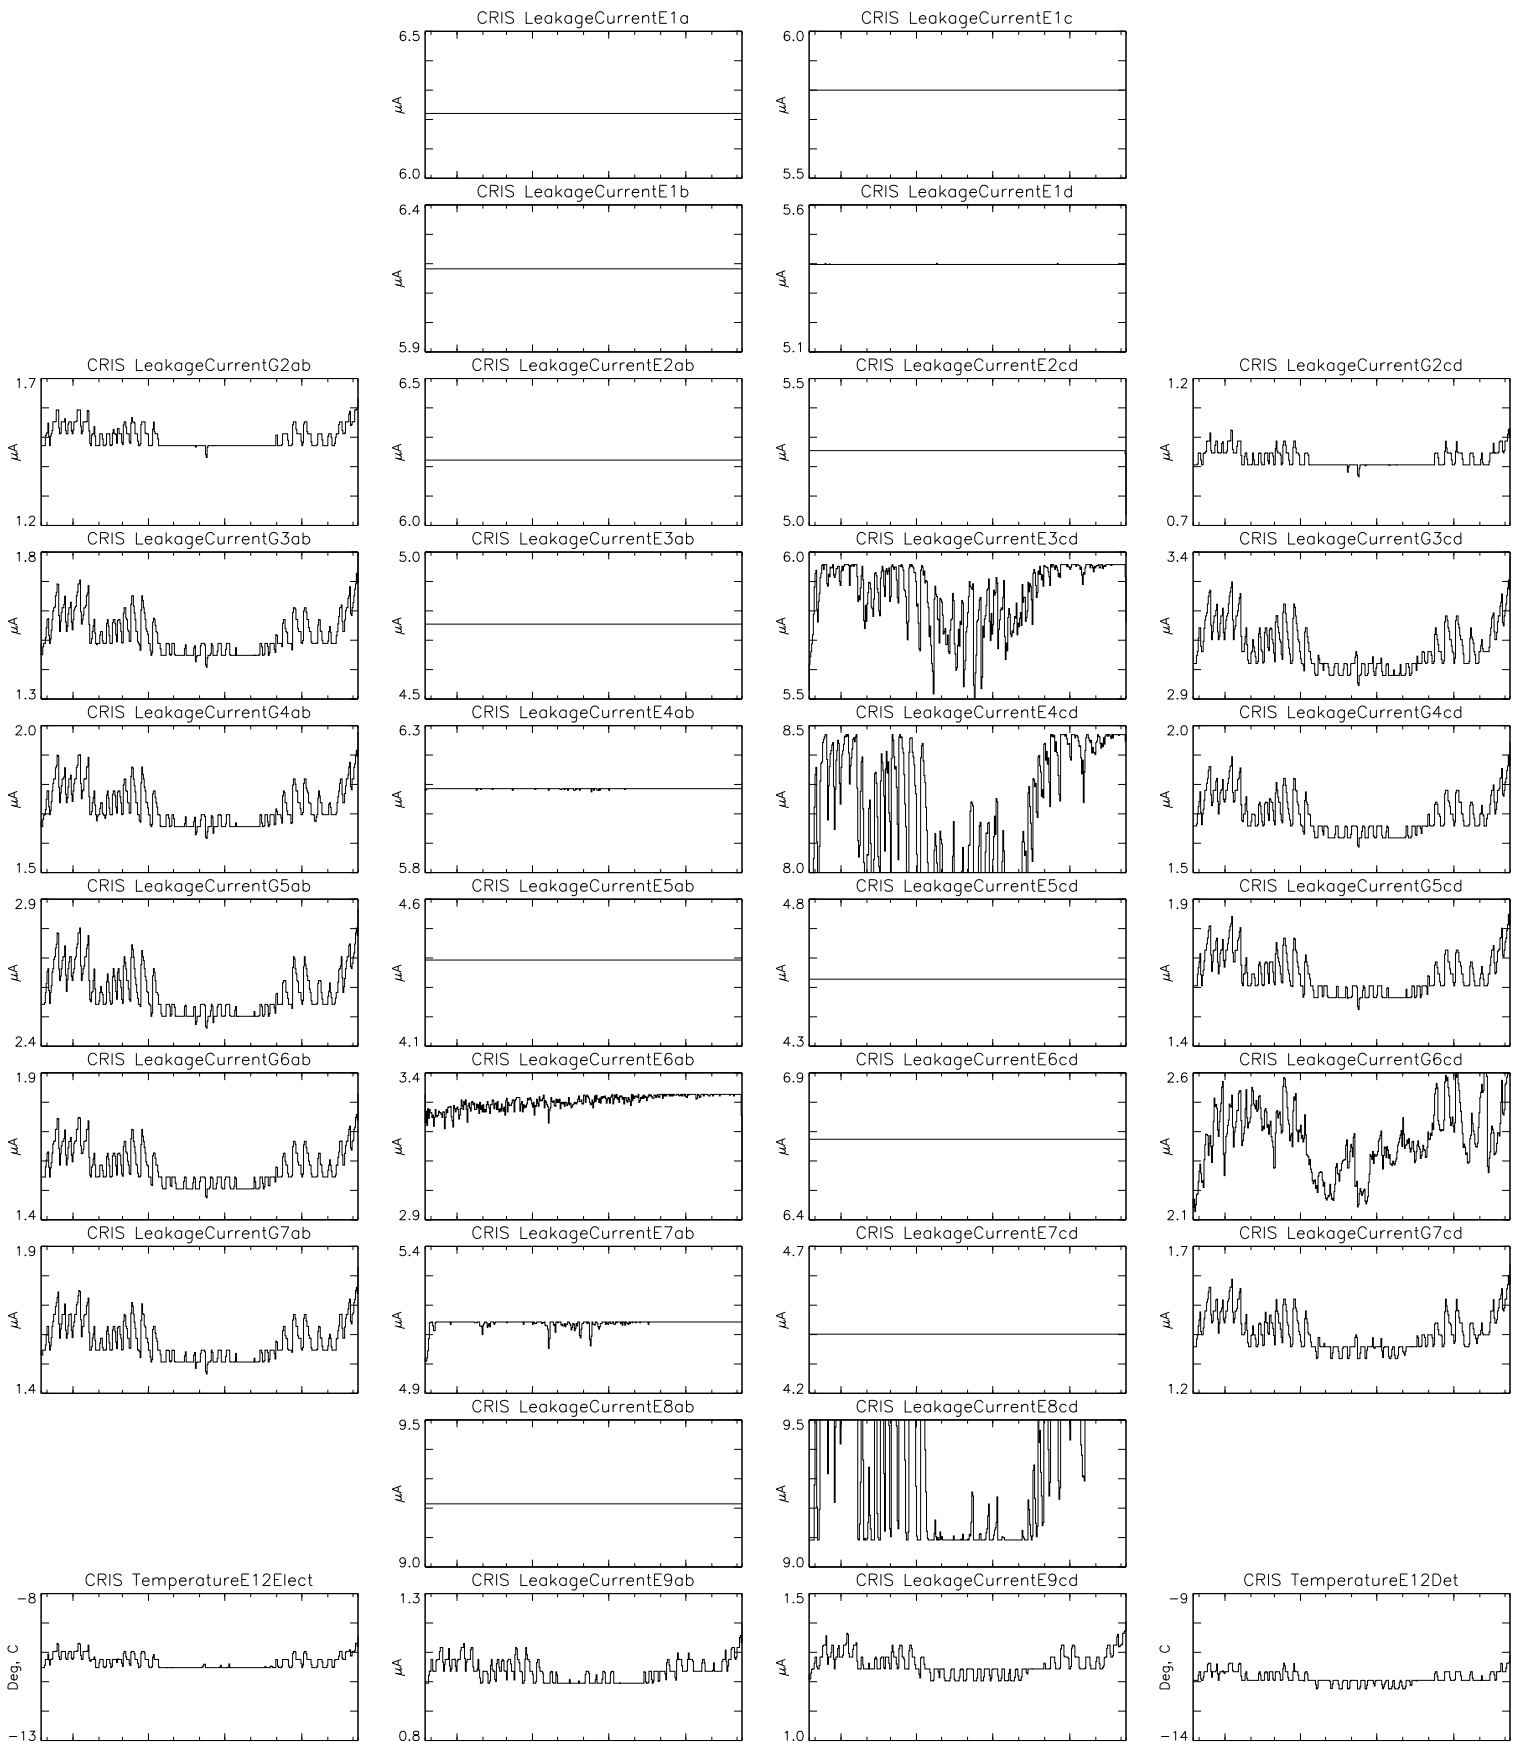

Bartels Rotation 2352-2365 – Daily Averages
 (24-Nov-2005 thru 06-Dec-2006)
 (328/2005 thru 340/2006)

Jan Apr Jul Oct
 time (24-Nov-2005 to 07-Dec-2006)

Bartels Rotation 2352-2365 – Daily Averages
 (24-Nov-2005 thru 06-Dec-2006)
 (328/2005 thru 340/2006)

Jan Apr Jul Oct
 time (24-Nov-2005 to 07-Dec-2006)

Bartels Rotation 2352-2365 – Daily Averages
(24-Nov-2005 thru 06-Dec-2006)
(328/2005 thru 340/2006)

Jan Apr Jul Oct
time (24-Nov-2005 to 07-Dec-2006)

Bartels Rotation 2352-2365 – Daily Averages
 (24-Nov-2005 thru 06-Dec-2006)
 (328/2005 thru 340/2006)