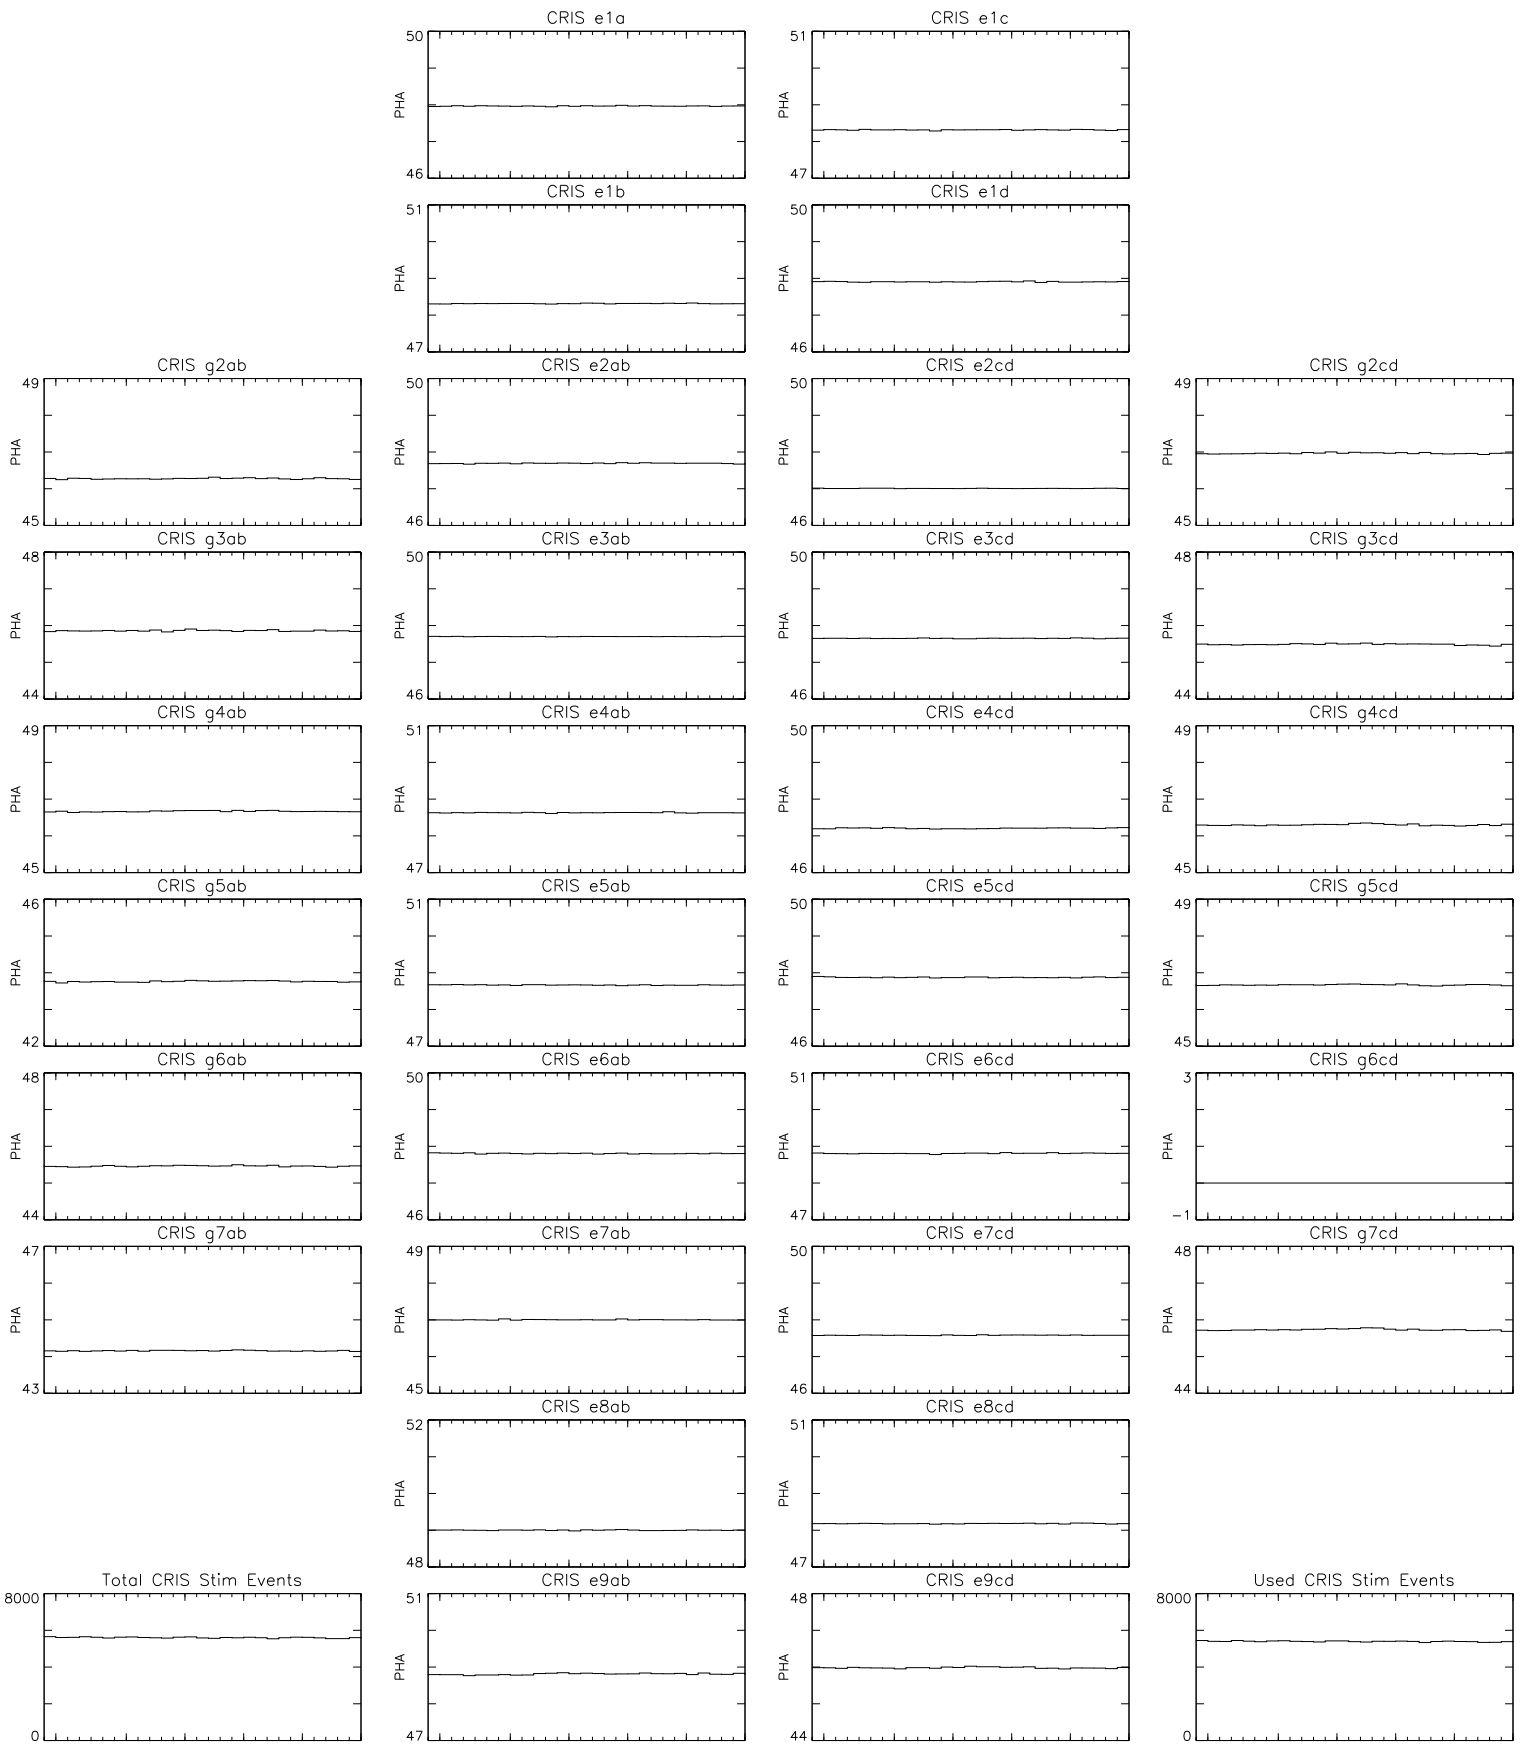

Bartels Rotation 2370
 Stim events – Daily fitted slope
 (25–Mar–2007 thru 20–Apr–2007) (084/2007 thru 110/2007)

Bartels Rotation 2370
 Stim events – Daily fitted offset
 (25-Mar-2007 thru 20-Apr-2007) (084/2007 thru 110/2007)

26 Apr 1 6 11 16 21
 time (25-Mar-2007 to 21-Apr-2007)