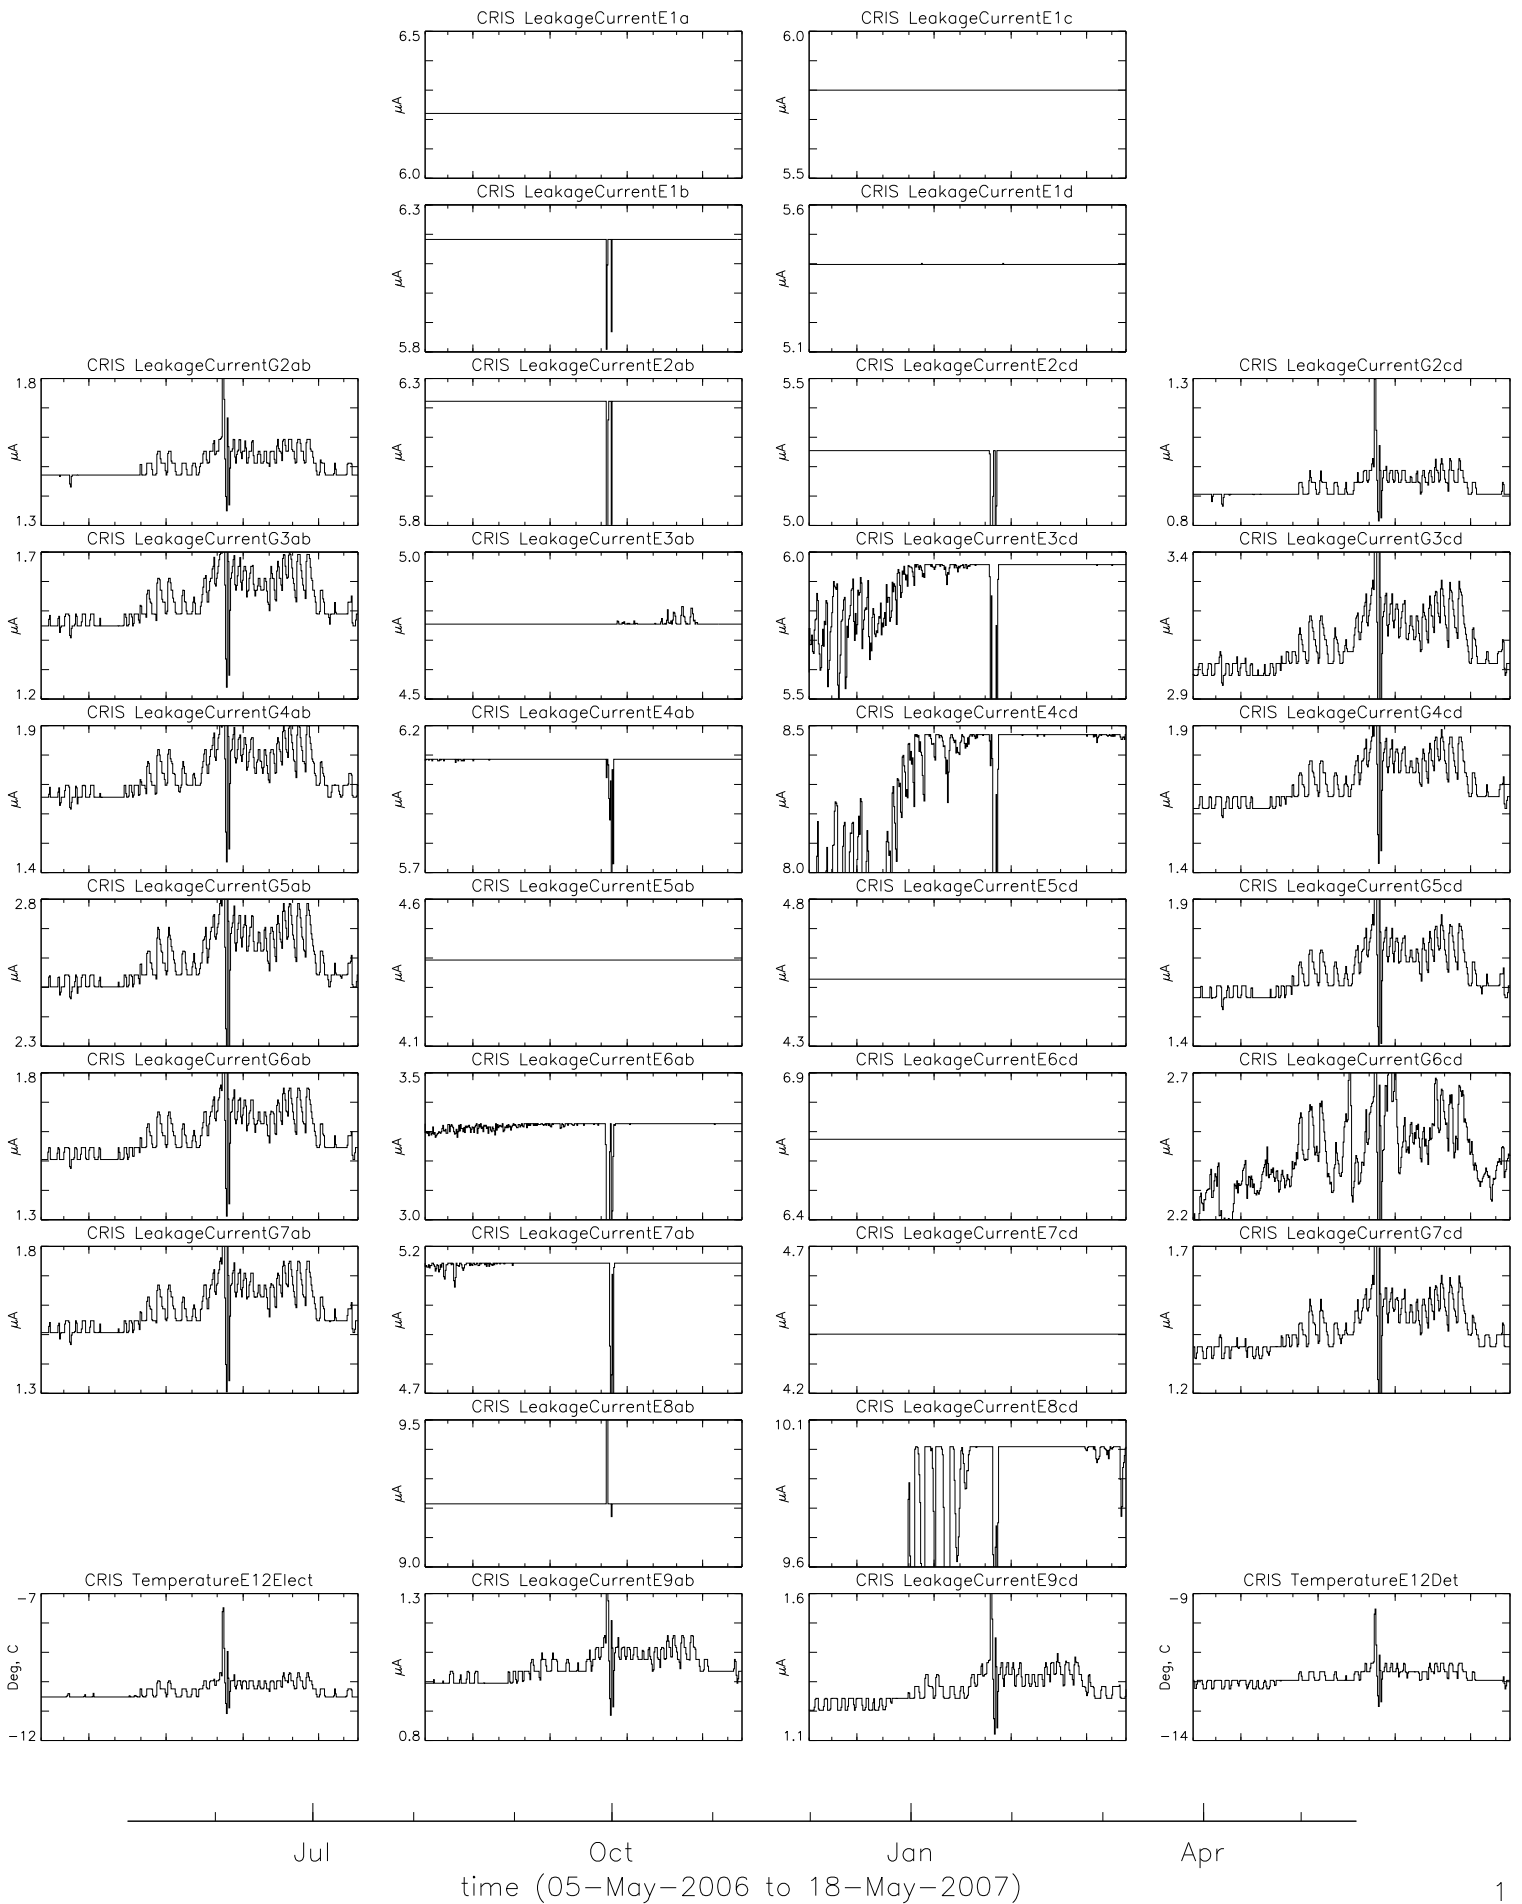

Bartels Rotation 2358-2371 – Daily Averages  
 (05-May-2006 thru 17-May-2007)  
 (125/2006 thru 137/2007)

Bartels Rotation 2358-2371 – Daily Averages  
 (05-May-2006 thru 17-May-2007)  
 (125/2006 thru 137/2007)

Jul Oct Jan Apr  
 time (05-May-2006 to 18-May-2007)

Bartels Rotation 2358-2371 – Daily Averages  
(05-May-2006 thru 17-May-2007)  
(125/2006 thru 137/2007)

Jul Oct Jan Apr  
time (05-May-2006 to 18-May-2007)

Bartels Rotation 2358-2371 – Daily Averages  
 (05-May-2006 thru 17-May-2007)  
 (125/2006 thru 137/2007)

Jul Oct Jan Apr  
 time (05-May-2006 to 18-May-2007)