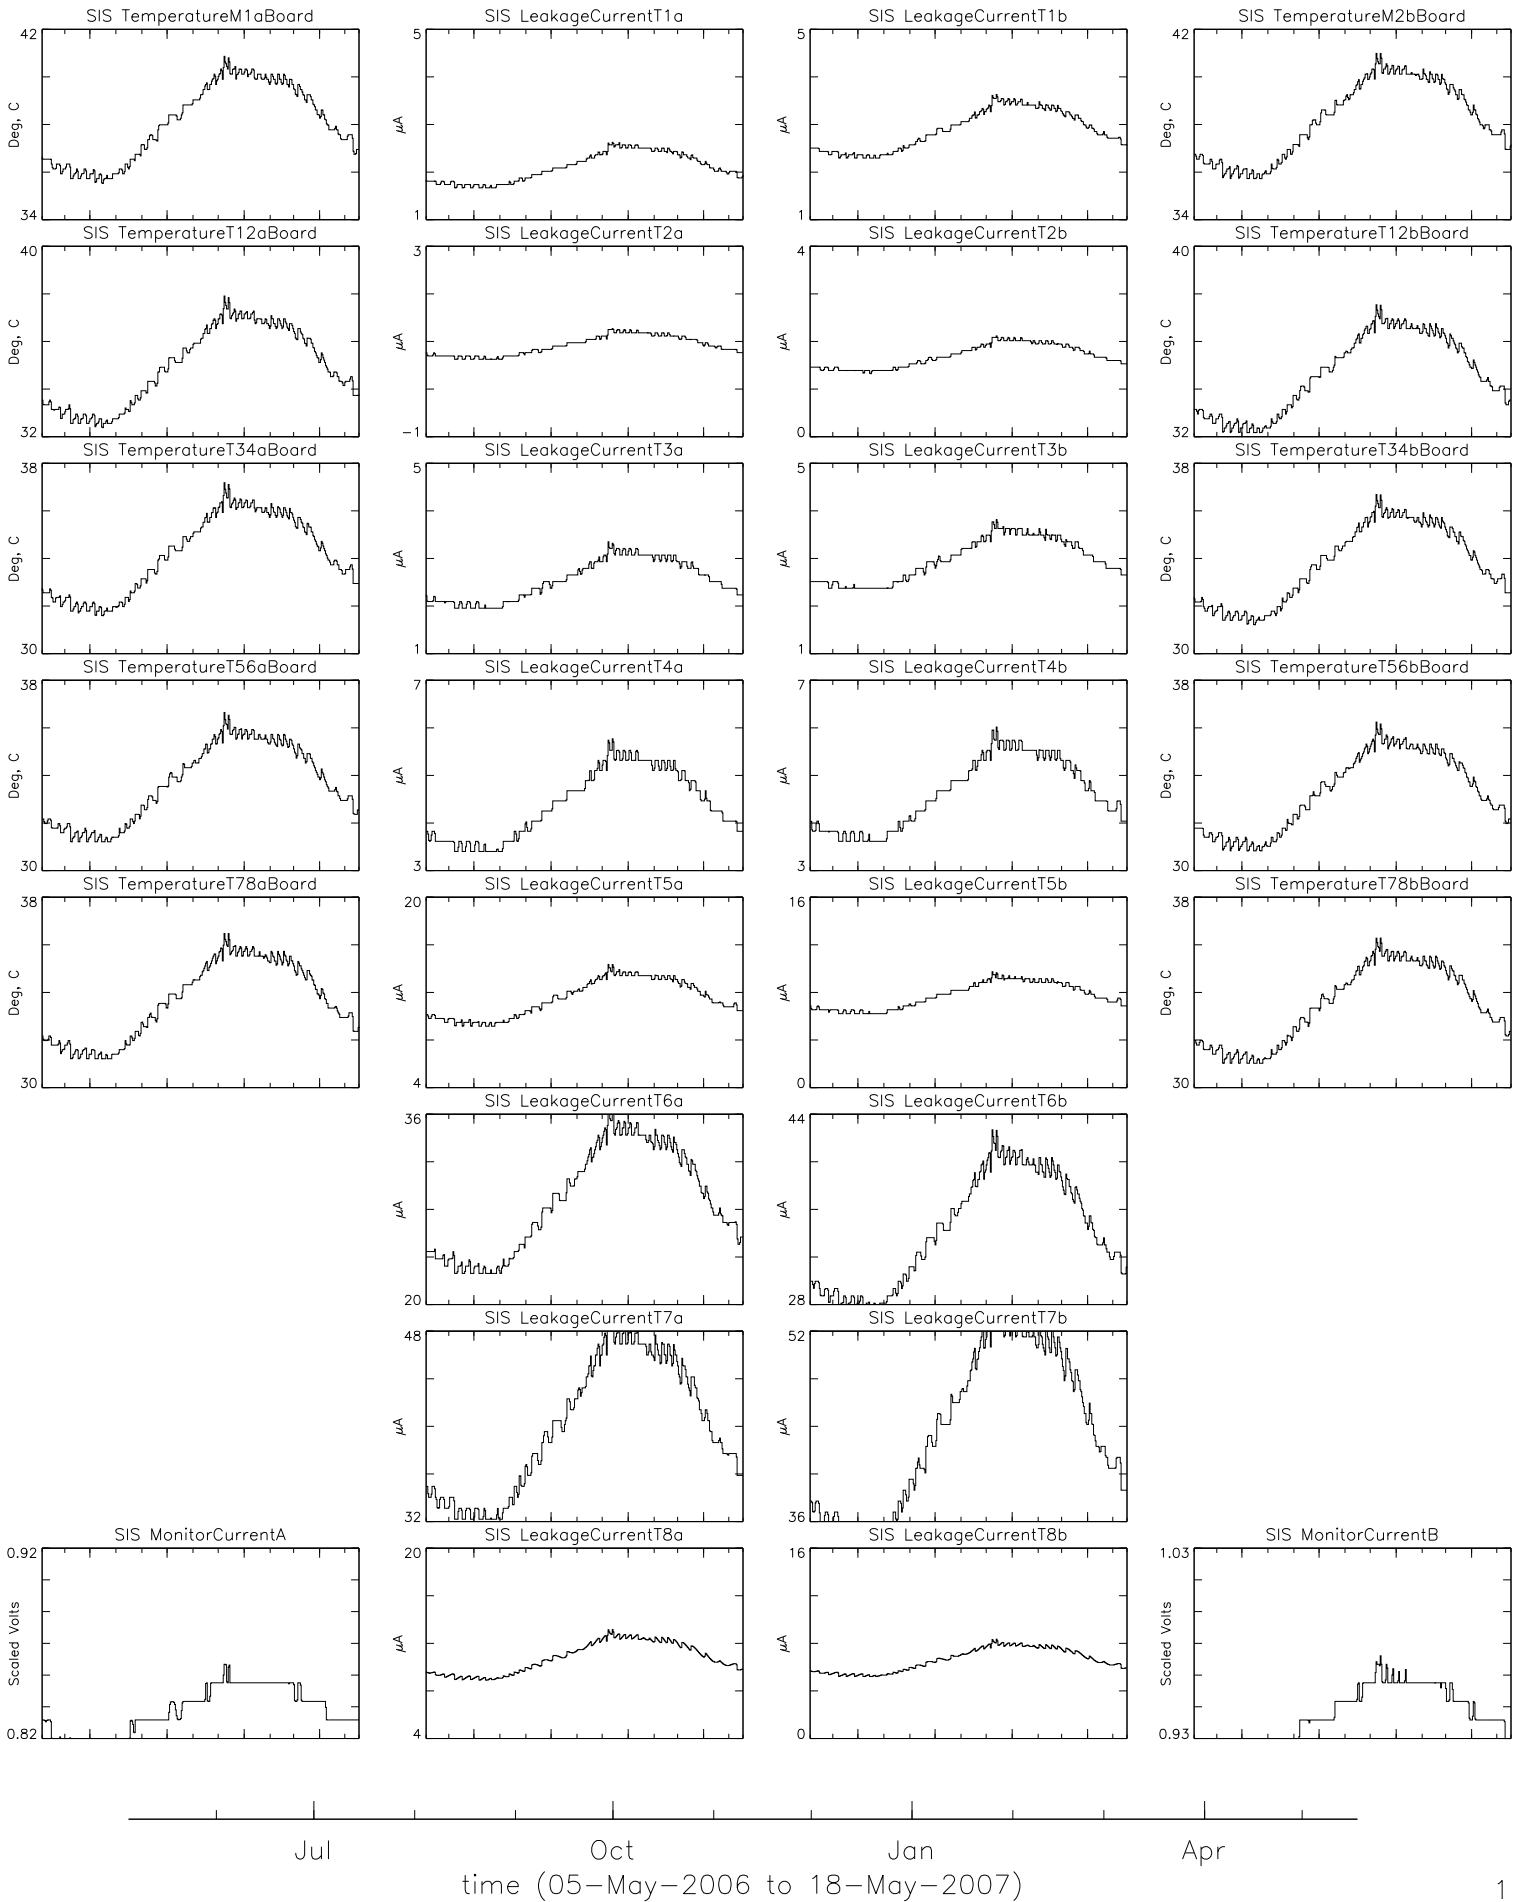

Bartels Rotation 2358-2371 – Daily Averages
 (05-May-2006 thru 17-May-2007)
 (125/2006 thru 137/2007)

Bartels Rotation 2358-2371 – Daily Averages
 (05-May-2006 thru 17-May-2007)
 (125/2006 thru 137/2007)

Bartels Rotation 2358-2371 – Daily Averages
 (05-May-2006 thru 17-May-2007)
 (125/2006 thru 137/2007)

Jul Oct Jan Apr
 time (05-May-2006 to 18-May-2007)