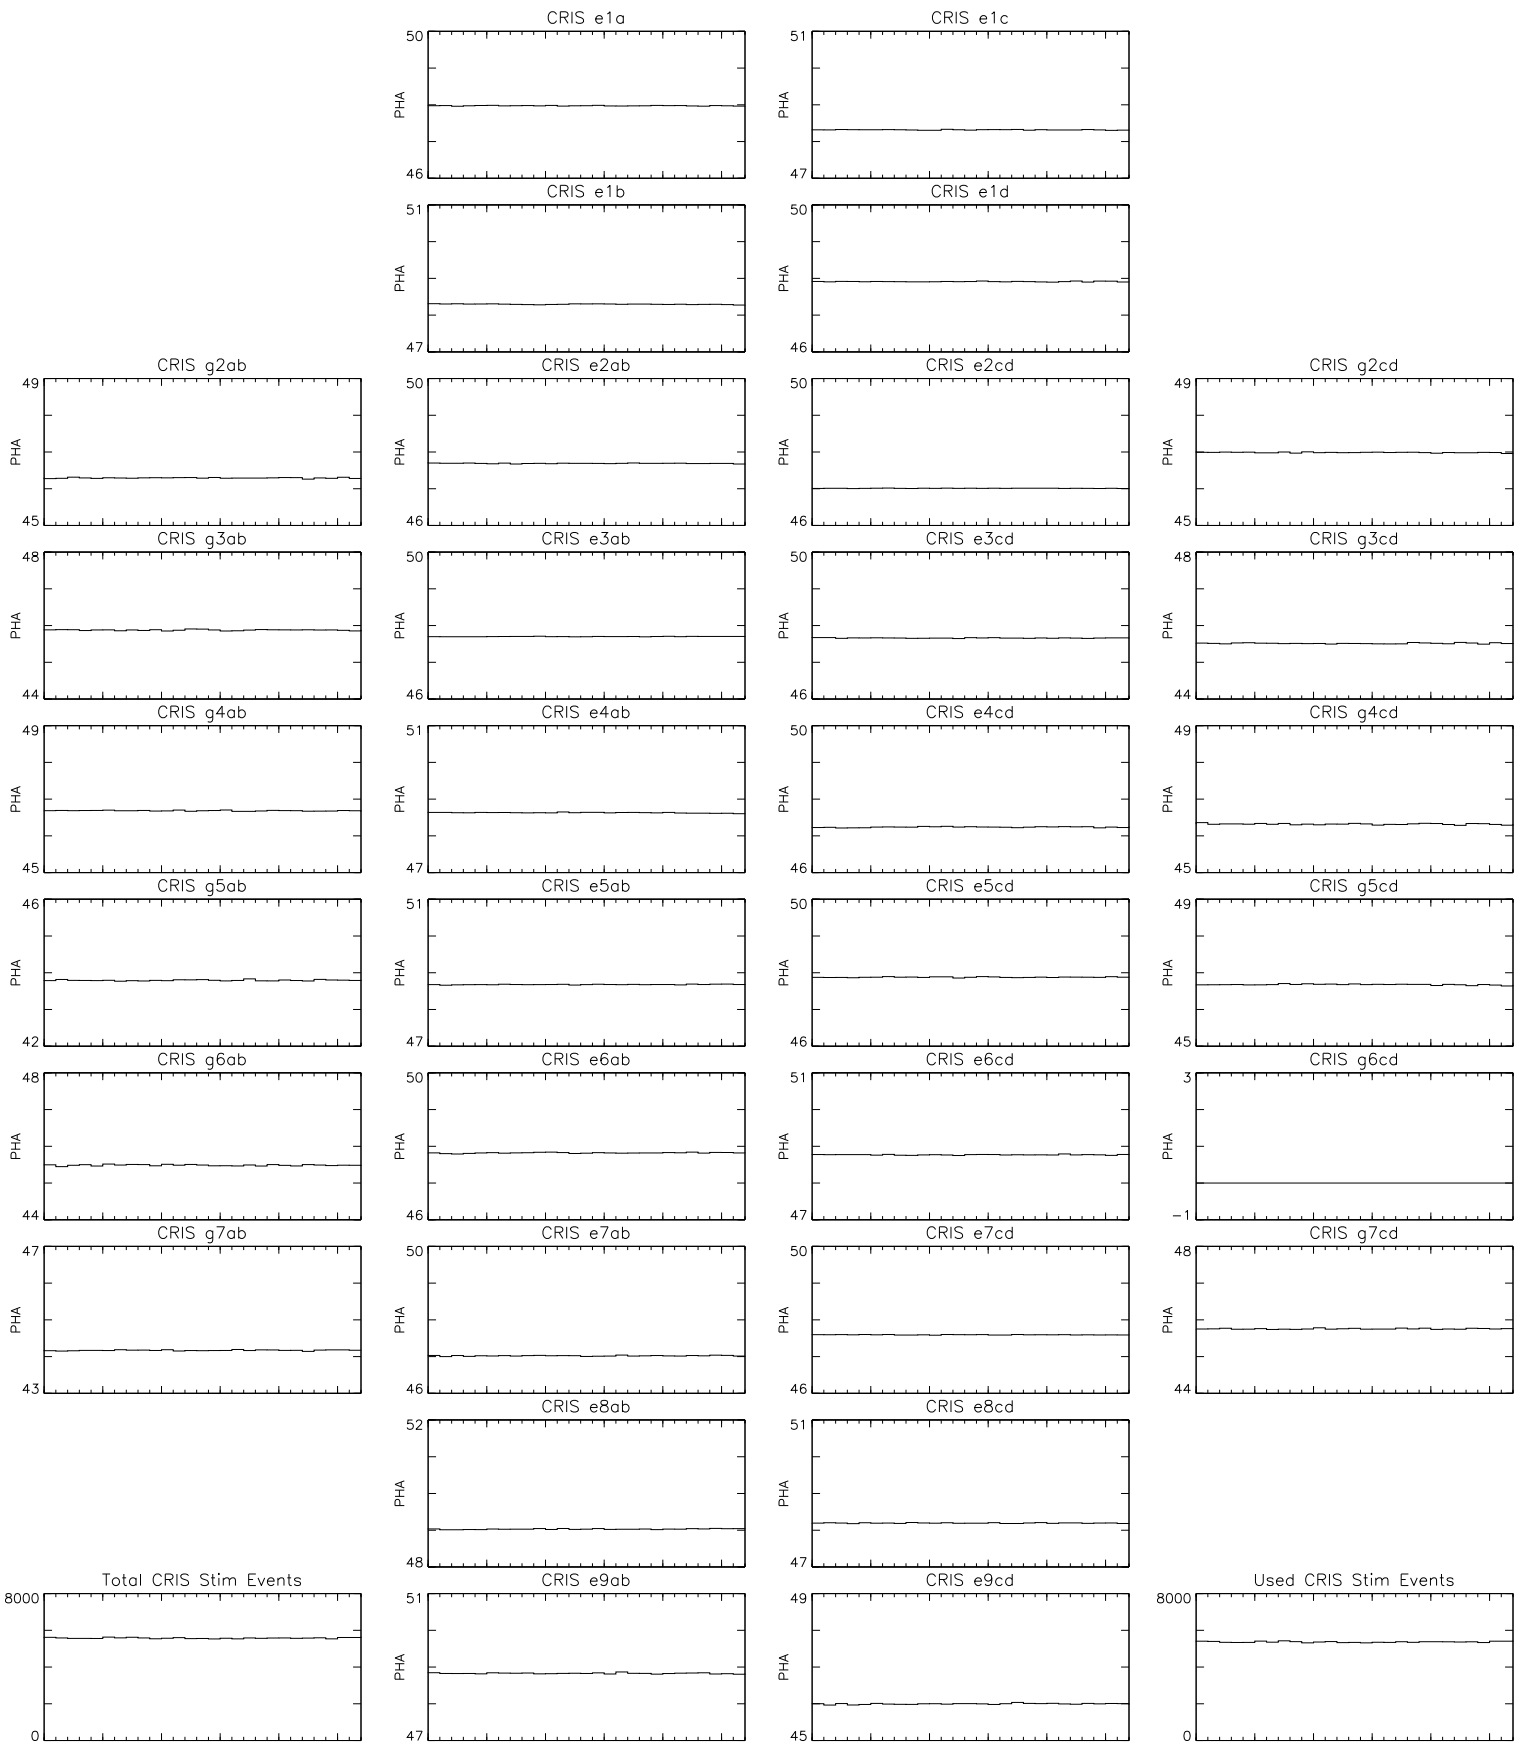

Bartels Rotation 2384  
 Stim events – Daily fitted slope  
 (06-Apr-2008 thru 02-May-2008) (097/2008 thru 123/2008)

Bartels Rotation 2384  
 Stim events - Daily fitted offset  
 (06-Apr-2008 thru 02-May-2008) (097/2008 thru 123/2008)

6                      11                      16                      21                      26                      May 1  
 time (06-Apr-2008 to 03-May-2008)