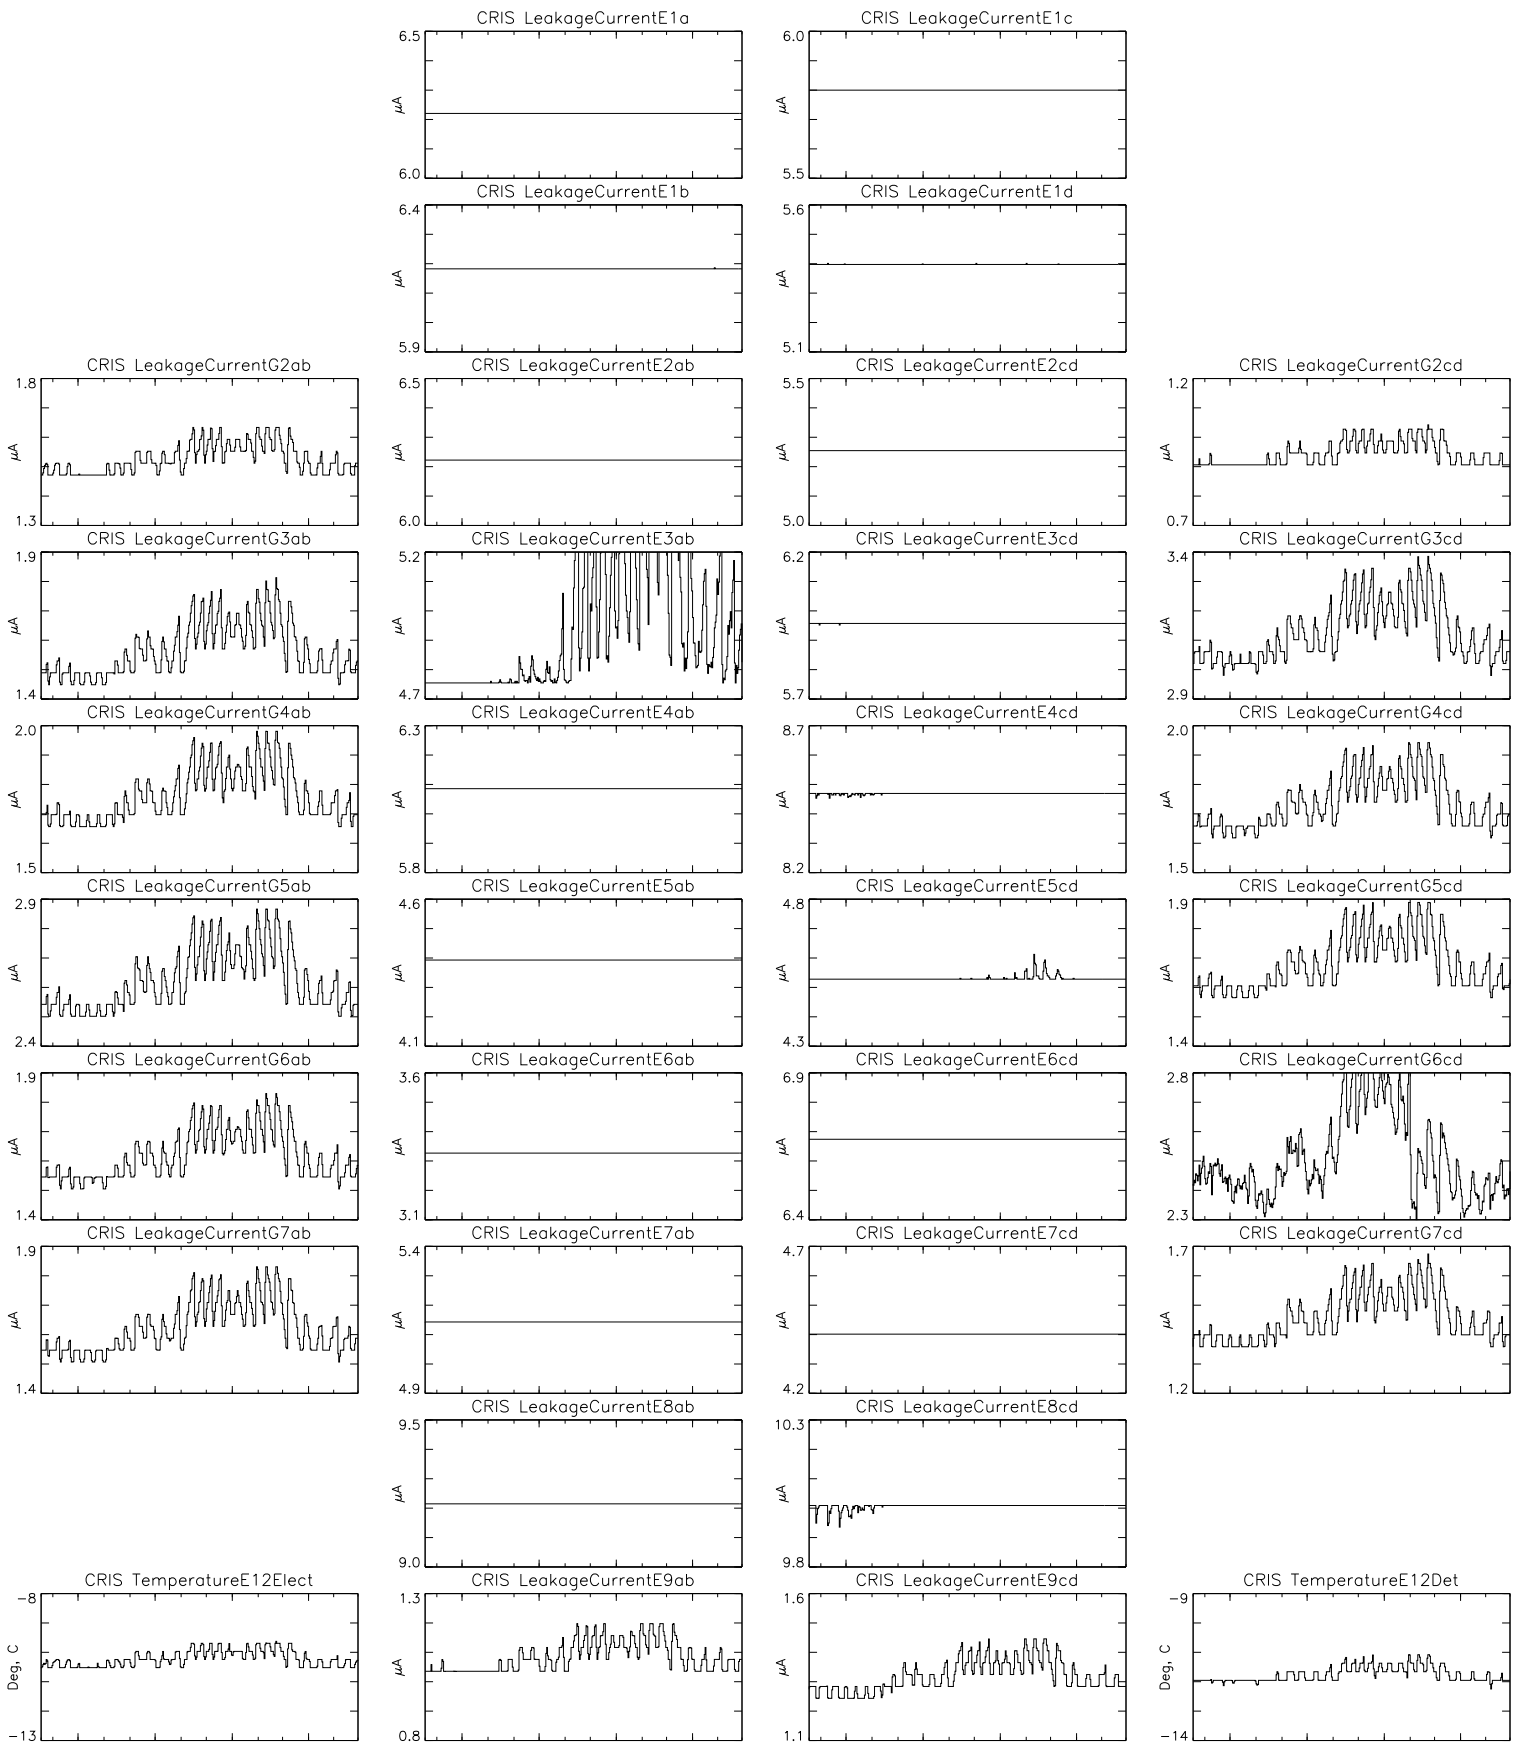

Bartels Rotation 2372-2385 – Daily Averages
 (18-May-2007 thru 29-May-2008)
 (138/2007 thru 150/2008)

Jul

Oct

Jan

Apr

time (18-May-2007 to 30-May-2008)

Bartels Rotation 2372-2385 – Daily Averages
 (18-May-2007 thru 29-May-2008)
 (138/2007 thru 150/2008)

Jul

Oct

Jan

Apr

time (18-May-2007 to 30-May-2008)

Bartels Rotation 2372-2385 – Daily Averages
(18-May-2007 thru 29-May-2008)
(138/2007 thru 150/2008)

Jul Oct Jan Apr
time (18-May-2007 to 30-May-2008)

Bartels Rotation 2372-2385 – Daily Averages (18-May-2007 thru 29-May-2008) (138/2007 thru 150/2008)

Jul
Oct
Jan
Apr

time (18-May-2007 to 30-May-2008)