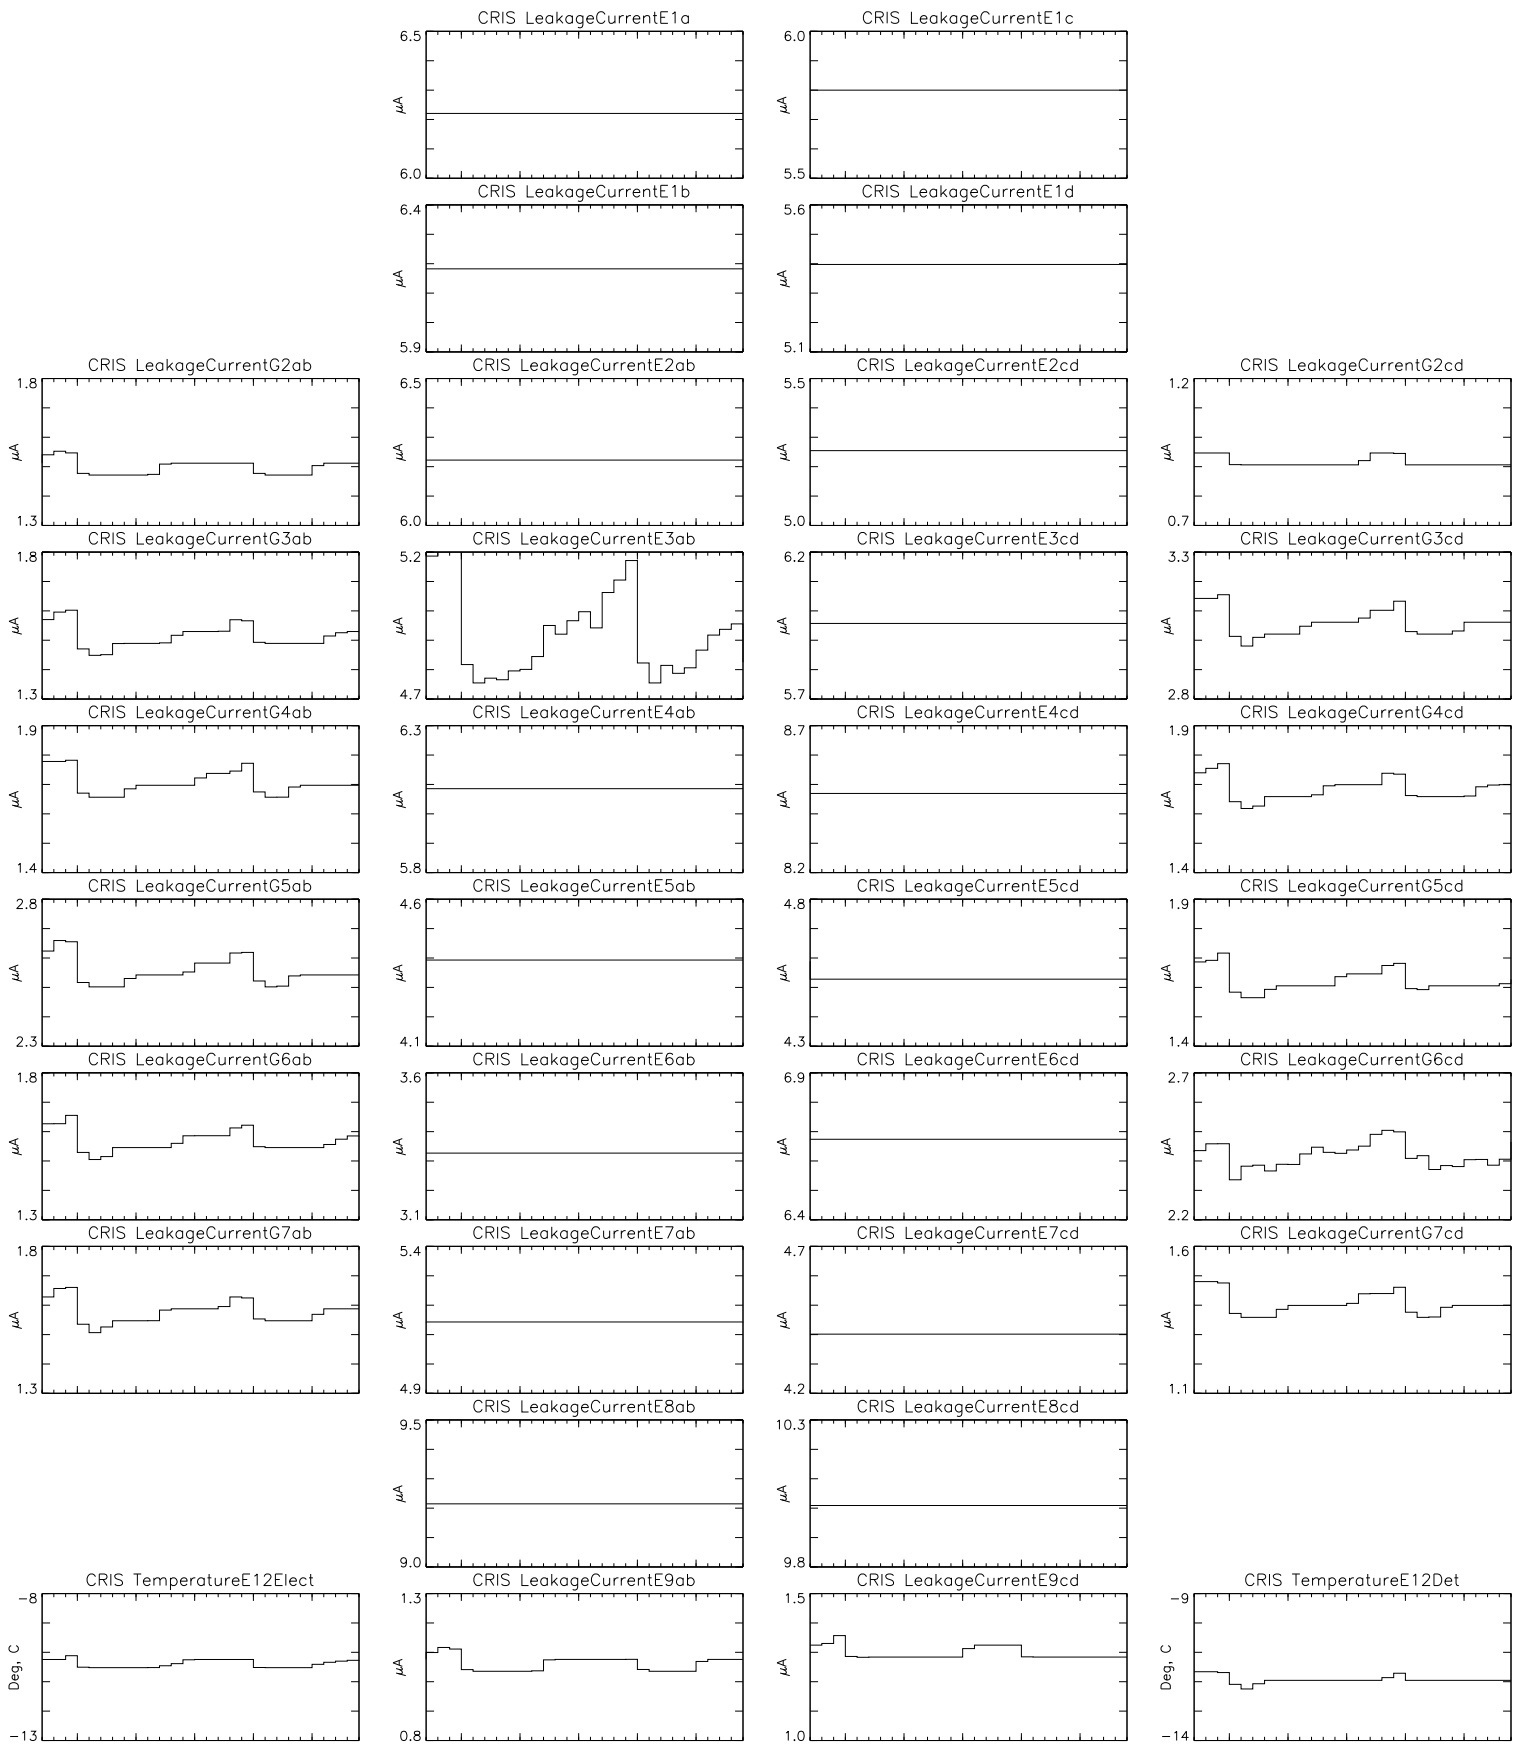

Bartels Rotation 2385 – Daily Averages
 (03-May-2008 thru 29-May-2008)
 (124/2008 thru 150/2008)

Bartels Rotation 2385 – Daily Averages
 (03-May-2008 thru 29-May-2008)
 (124/2008 thru 150/2008)

Bartels Rotation 2385 – Daily Averages
(03-May-2008 thru 29-May-2008)
(124/2008 thru 150/2008)

Bartels Rotation 2385 – Daily Averages
 (03–May–2008 thru 29–May–2008)
 (124/2008 thru 150/2008)