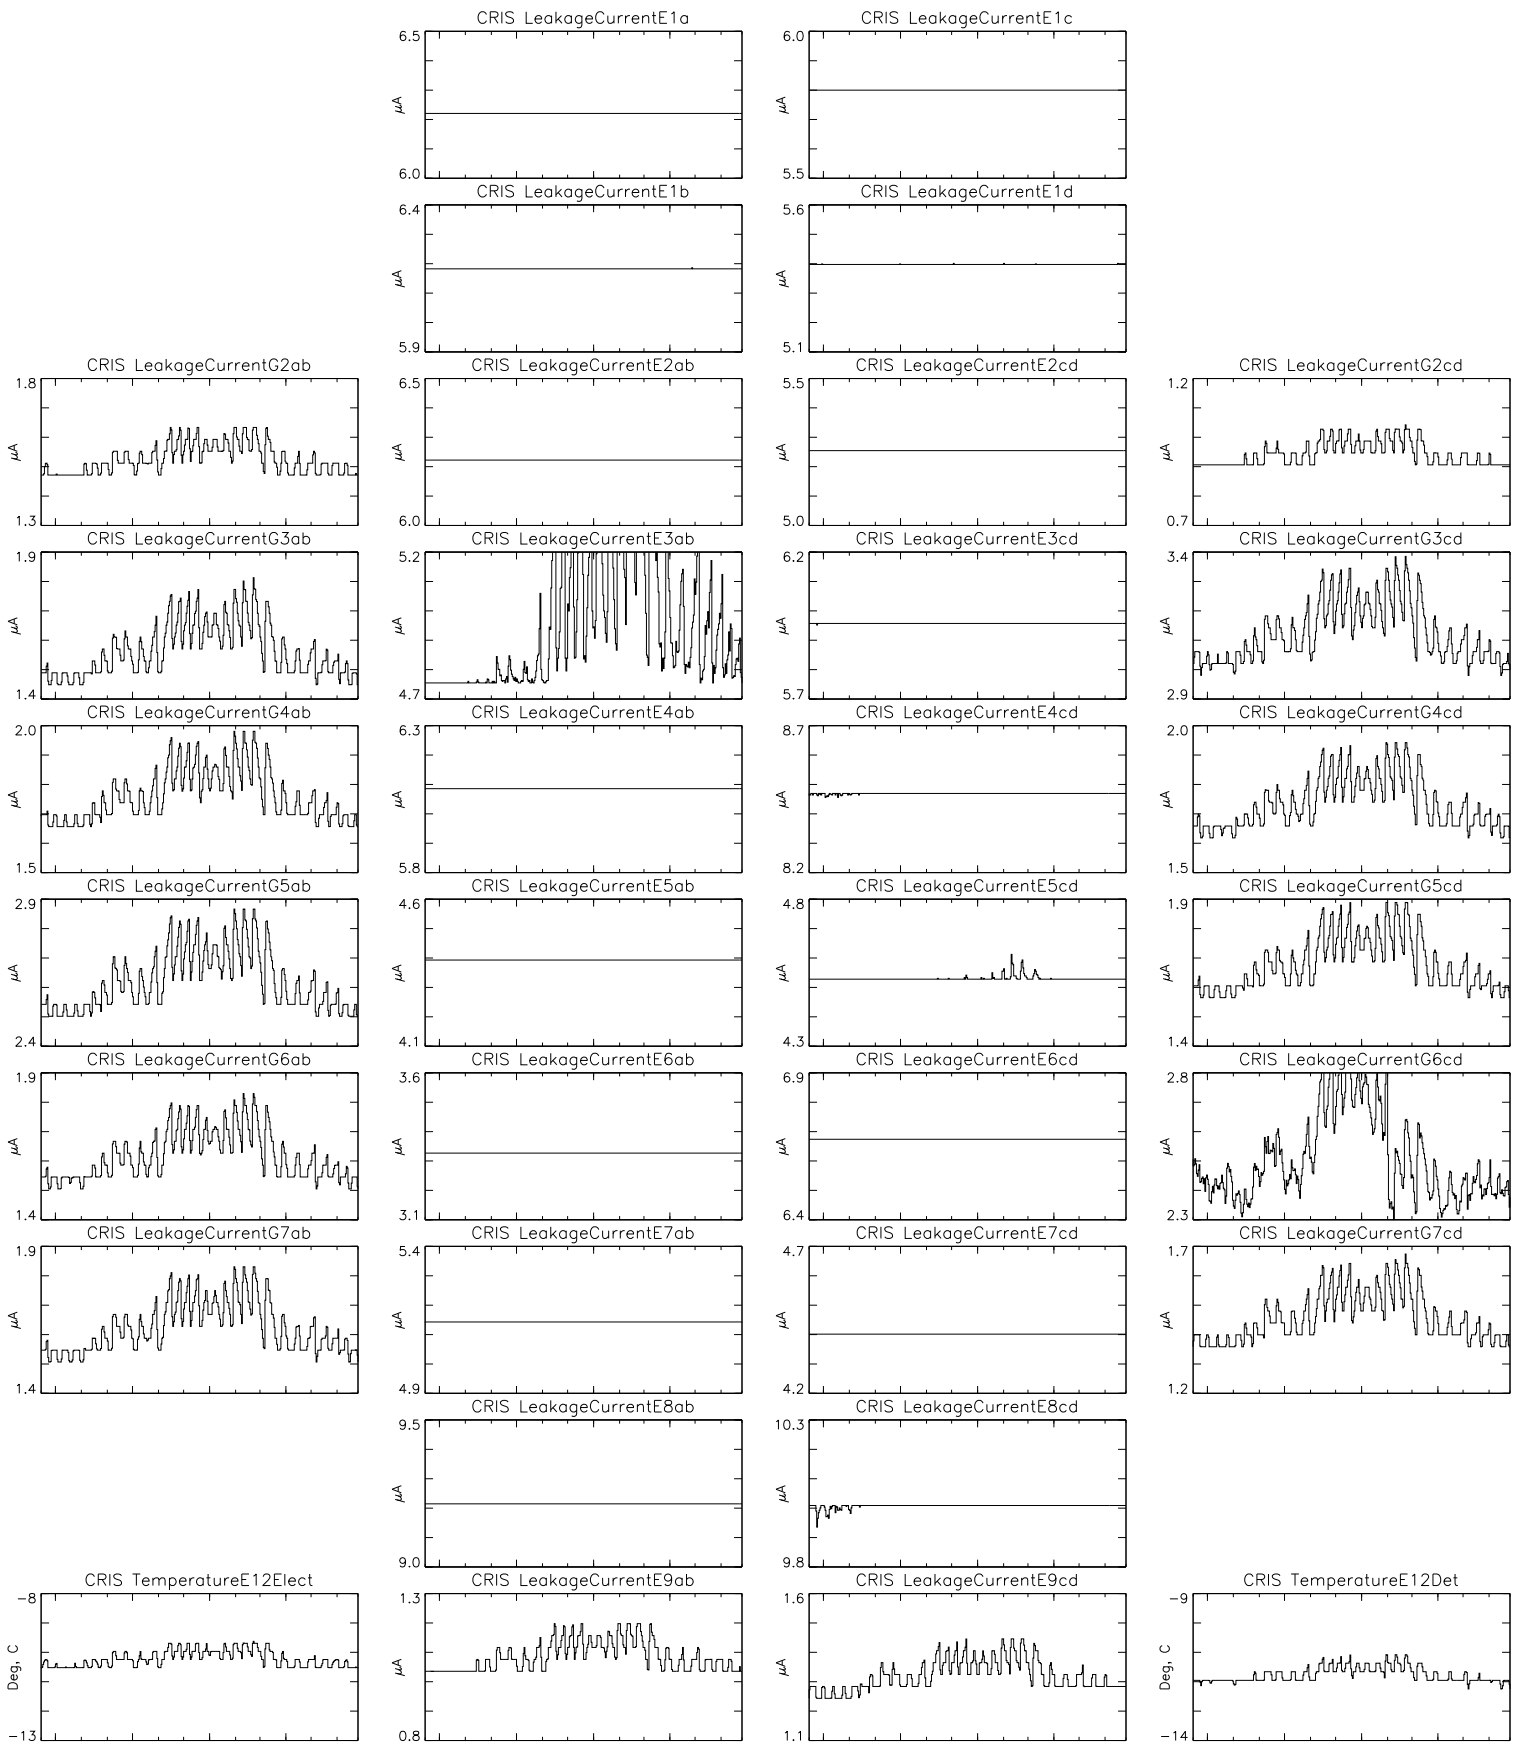

Bartels Rotation 2373-2386 – Daily Averages  
 (14-Jun-2007 thru 25-Jun-2008)  
 (165/2007 thru 177/2008)

Jul

Oct

Jan

Apr

time (14-Jun-2007 to 26-Jun-2008)

Bartels Rotation 2373-2386 - Daily Averages  
 (14-Jun-2007 thru 25-Jun-2008)  
 (165/2007 thru 177/2008)

Jul

Oct

Jan

Apr

time (14-Jun-2007 to 26-Jun-2008)

Bartels Rotation 2373-2386 – Daily Averages  
(14-Jun-2007 thru 25-Jun-2008)  
(165/2007 thru 177/2008)

Jul Oct Jan Apr  
time (14-Jun-2007 to 26-Jun-2008)

# Bartels Rotation 2373-2386 – Daily Averages (14-Jun-2007 thru 25-Jun-2008) (165/2007 thru 177/2008)

Jul
Oct
Jan
Apr

time (14-Jun-2007 to 26-Jun-2008)