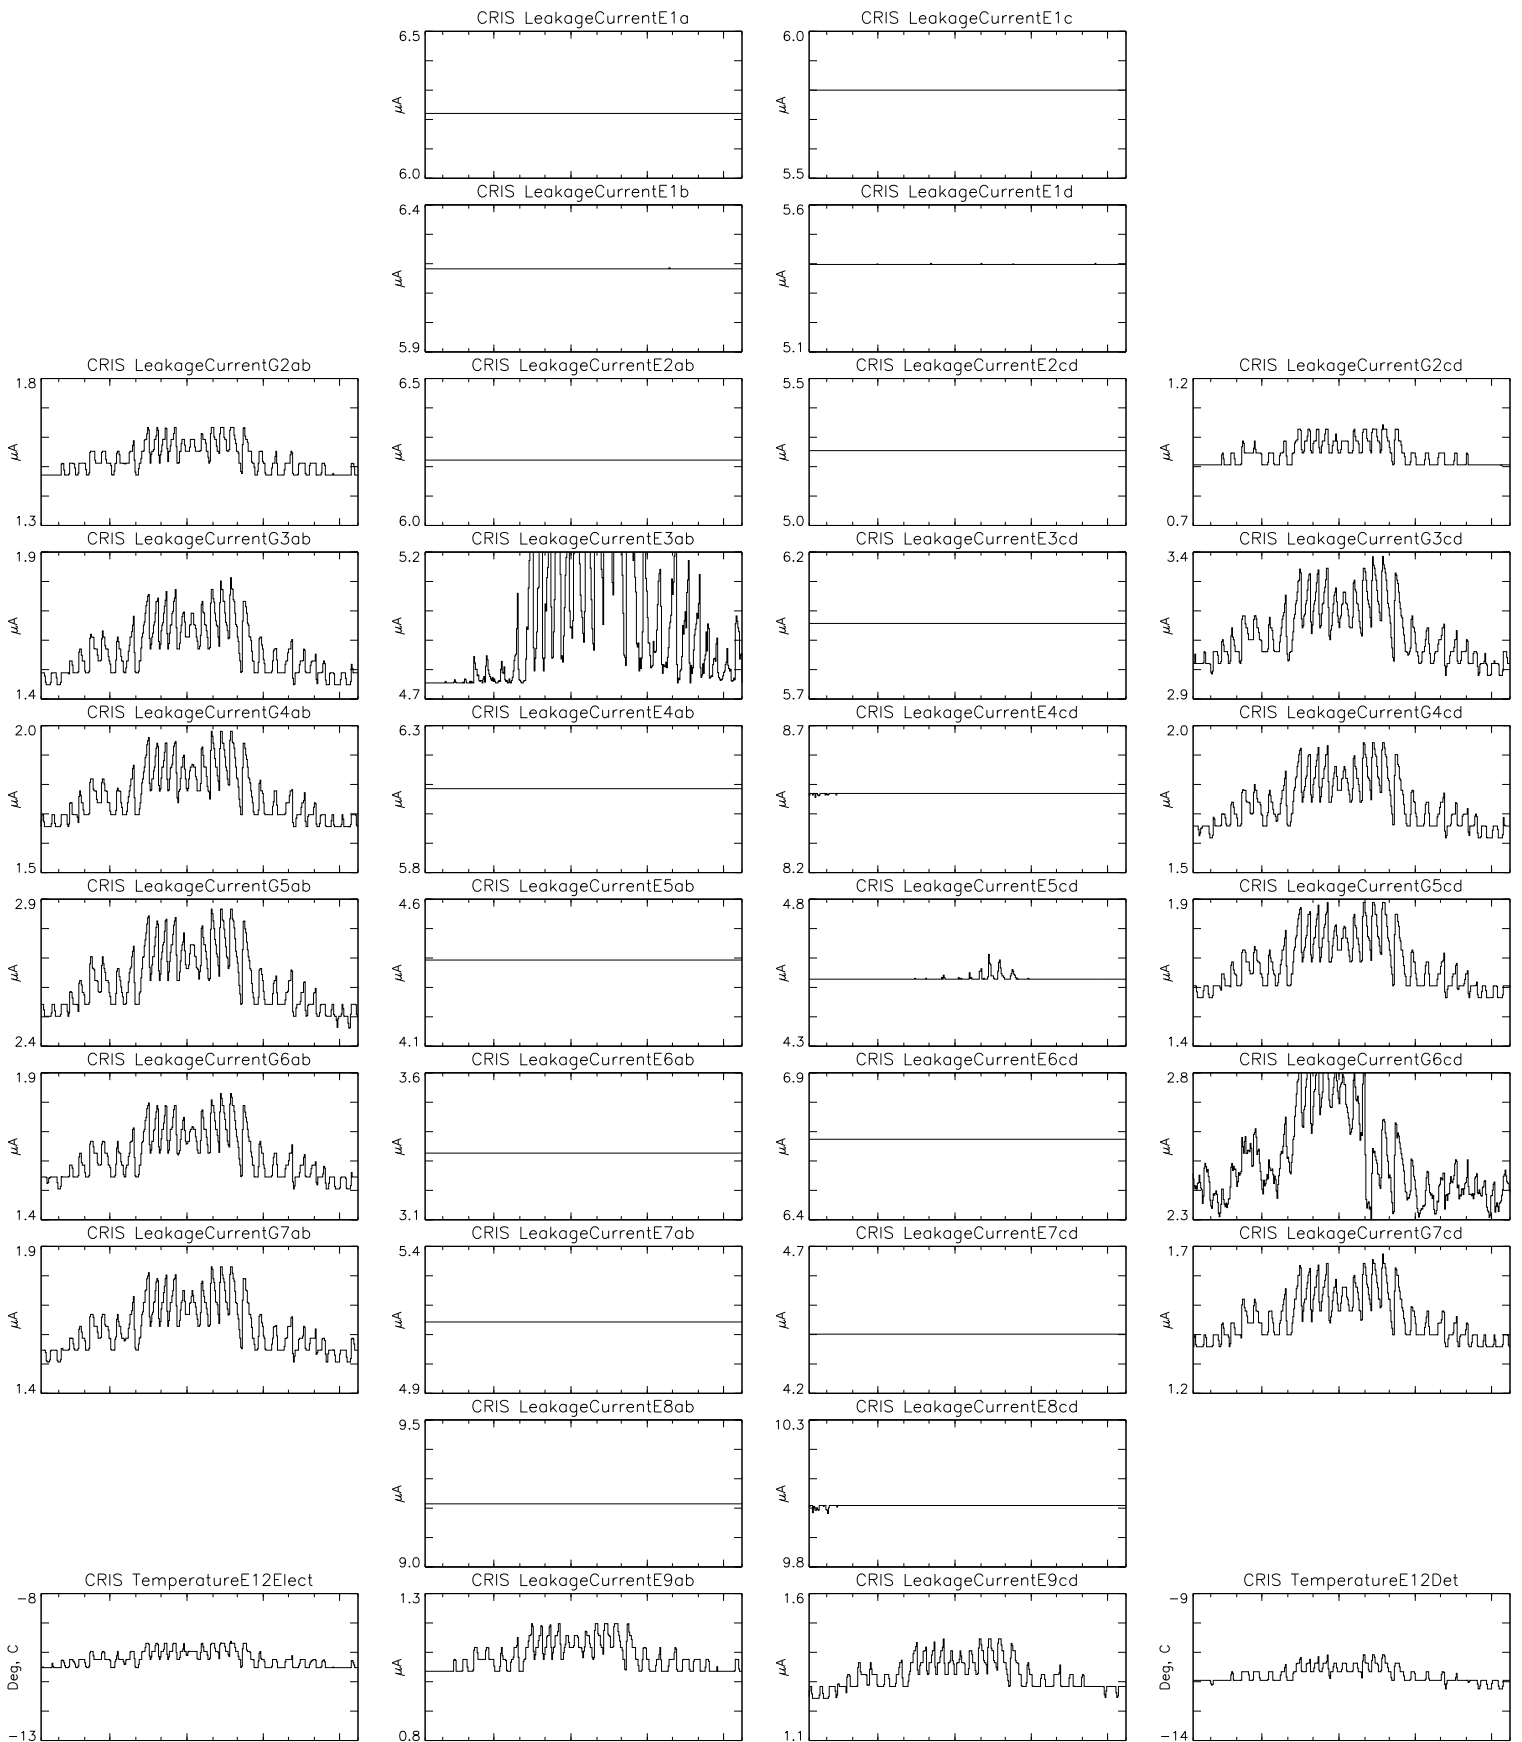

Bartels Rotation 2374-2387 – Daily Averages
 (11-Jul-2007 thru 22-Jul-2008)
 (192/2007 thru 204/2008)

Oct

Jan

Apr

Jul

time (11-Jul-2007 to 23-Jul-2008)

Bartels Rotation 2374-2387 – Daily Averages
 (11-Jul-2007 thru 22-Jul-2008)
 (192/2007 thru 204/2008)

Oct Jan Apr Jul
 time (11-Jul-2007 to 23-Jul-2008)

Bartels Rotation 2374-2387 – Daily Averages
(11-Jul-2007 thru 22-Jul-2008)
(192/2007 thru 204/2008)

Oct Jan Apr Jul
time (11-Jul-2007 to 23-Jul-2008)

Bartels Rotation 2374-2387 – Daily Averages
 (11-Jul-2007 thru 22-Jul-2008)
 (192/2007 thru 204/2008)

Oct

Jan

Apr

Jul

time (11-Jul-2007 to 23-Jul-2008)