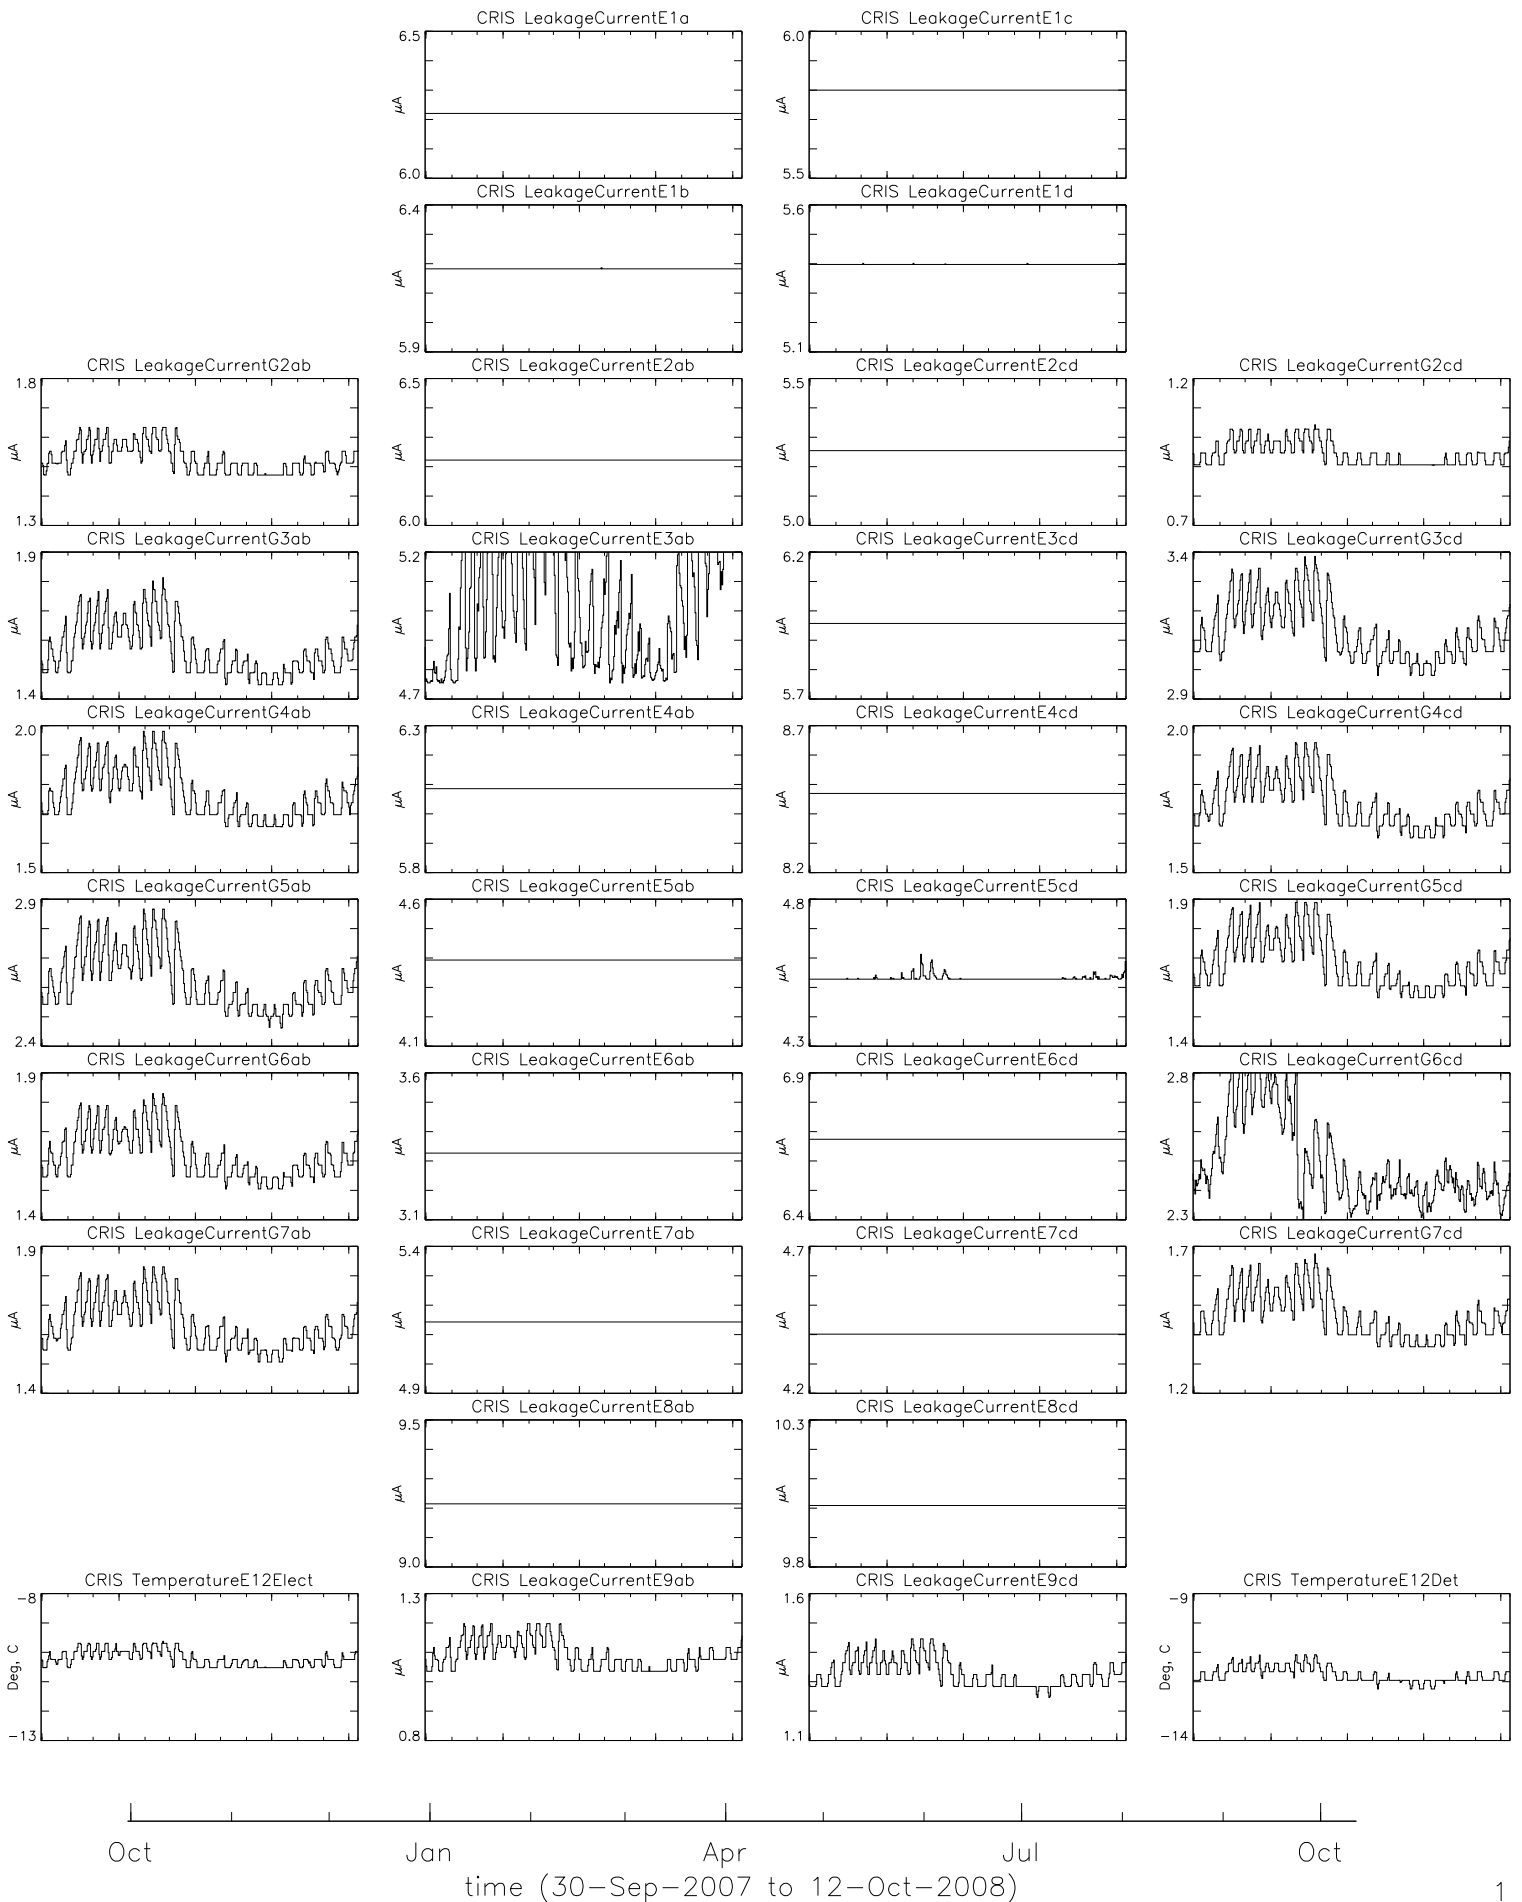

Bartels Rotation 2377-2390 – Daily Averages  
 (30-Sep-2007 thru 11-Oct-2008)  
 (273/2007 thru 285/2008)

Bartels Rotation 2377-2390 – Daily Averages  
 (30-Sep-2007 thru 11-Oct-2008)  
 (273/2007 thru 285/2008)

Oct Jan Apr Jul Oct  
 time (30-Sep-2007 to 12-Oct-2008)

Bartels Rotation 2377-2390 – Daily Averages  
(30-Sep-2007 thru 11-Oct-2008)  
(273/2007 thru 285/2008)

Oct Jan Apr Jul Oct  
time (30-Sep-2007 to 11-Oct-2008)

Bartels Rotation 2377-2390 – Daily Averages  
 (30-Sep-2007 thru 11-Oct-2008)  
 (273/2007 thru 285/2008)