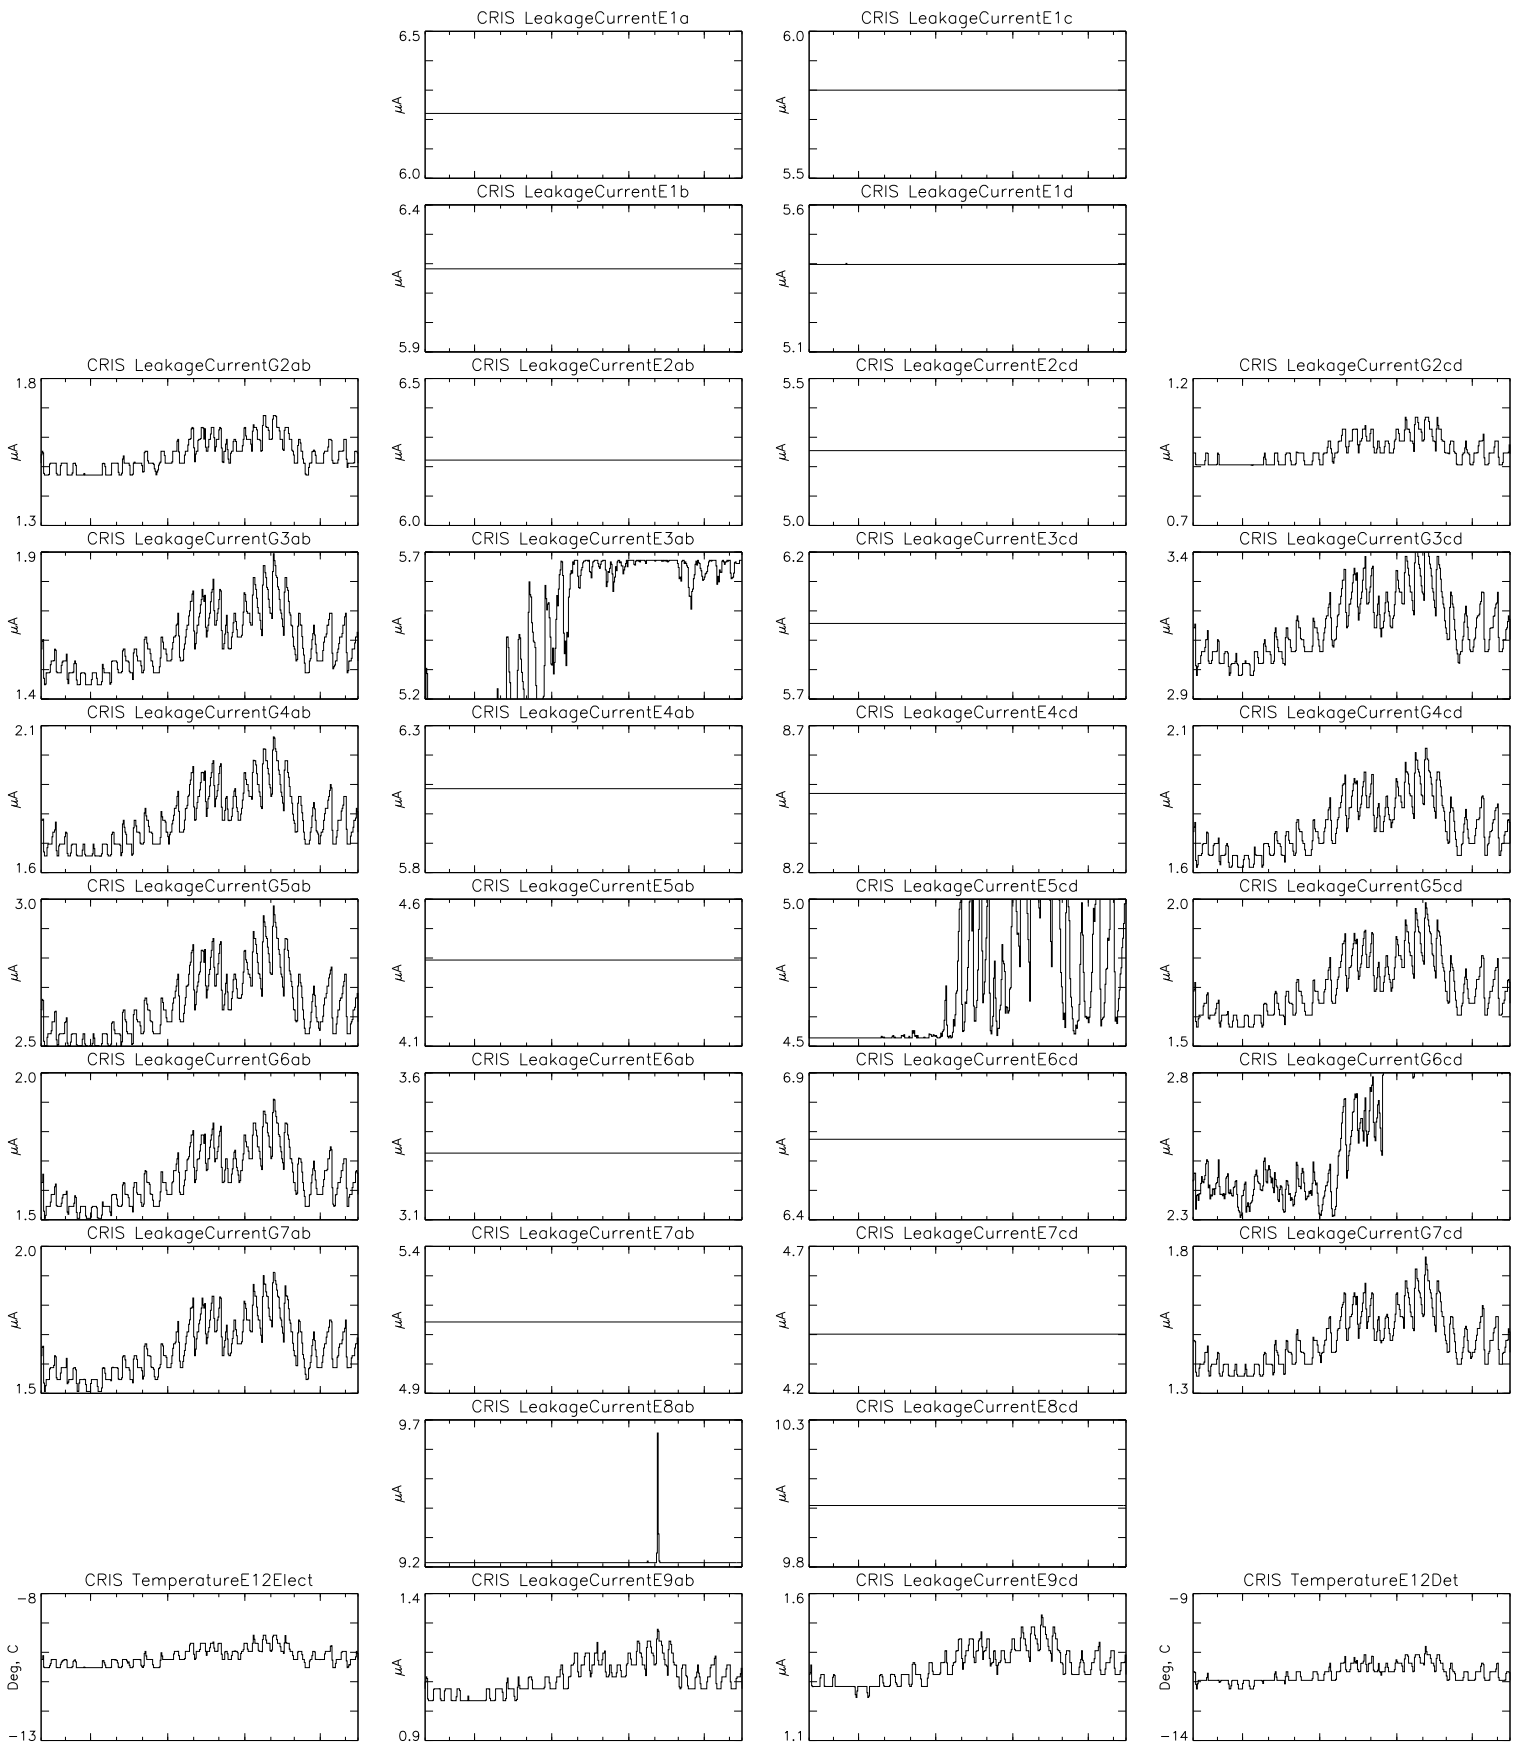

Bartels Rotation 2385-2398 – Daily Averages  
 (03-May-2008 thru 15-May-2009)  
 (124/2008 thru 135/2009)

Jul Oct Jan Apr  
 time (03-May-2008 to 16-May-2009)

Bartels Rotation 2385-2398 – Daily Averages  
 (03-May-2008 thru 15-May-2009)  
 (124/2008 thru 135/2009)

Jul Oct Jan Apr  
 time (03-May-2008 to 16-May-2009)

Bartels Rotation 2385-2398 – Daily Averages  
(03-May-2008 thru 15-May-2009)  
(124/2008 thru 135/2009)

Jul Oct Jan Apr  
time (03-May-2008 to 16-May-2009)

# Bartels Rotation 2385-2398 – Daily Averages (03-May-2008 thru 15-May-2009) (124/2008 thru 135/2009)

Jul
Oct
Jan
Apr

time (03-May-2008 to 16-May-2009)