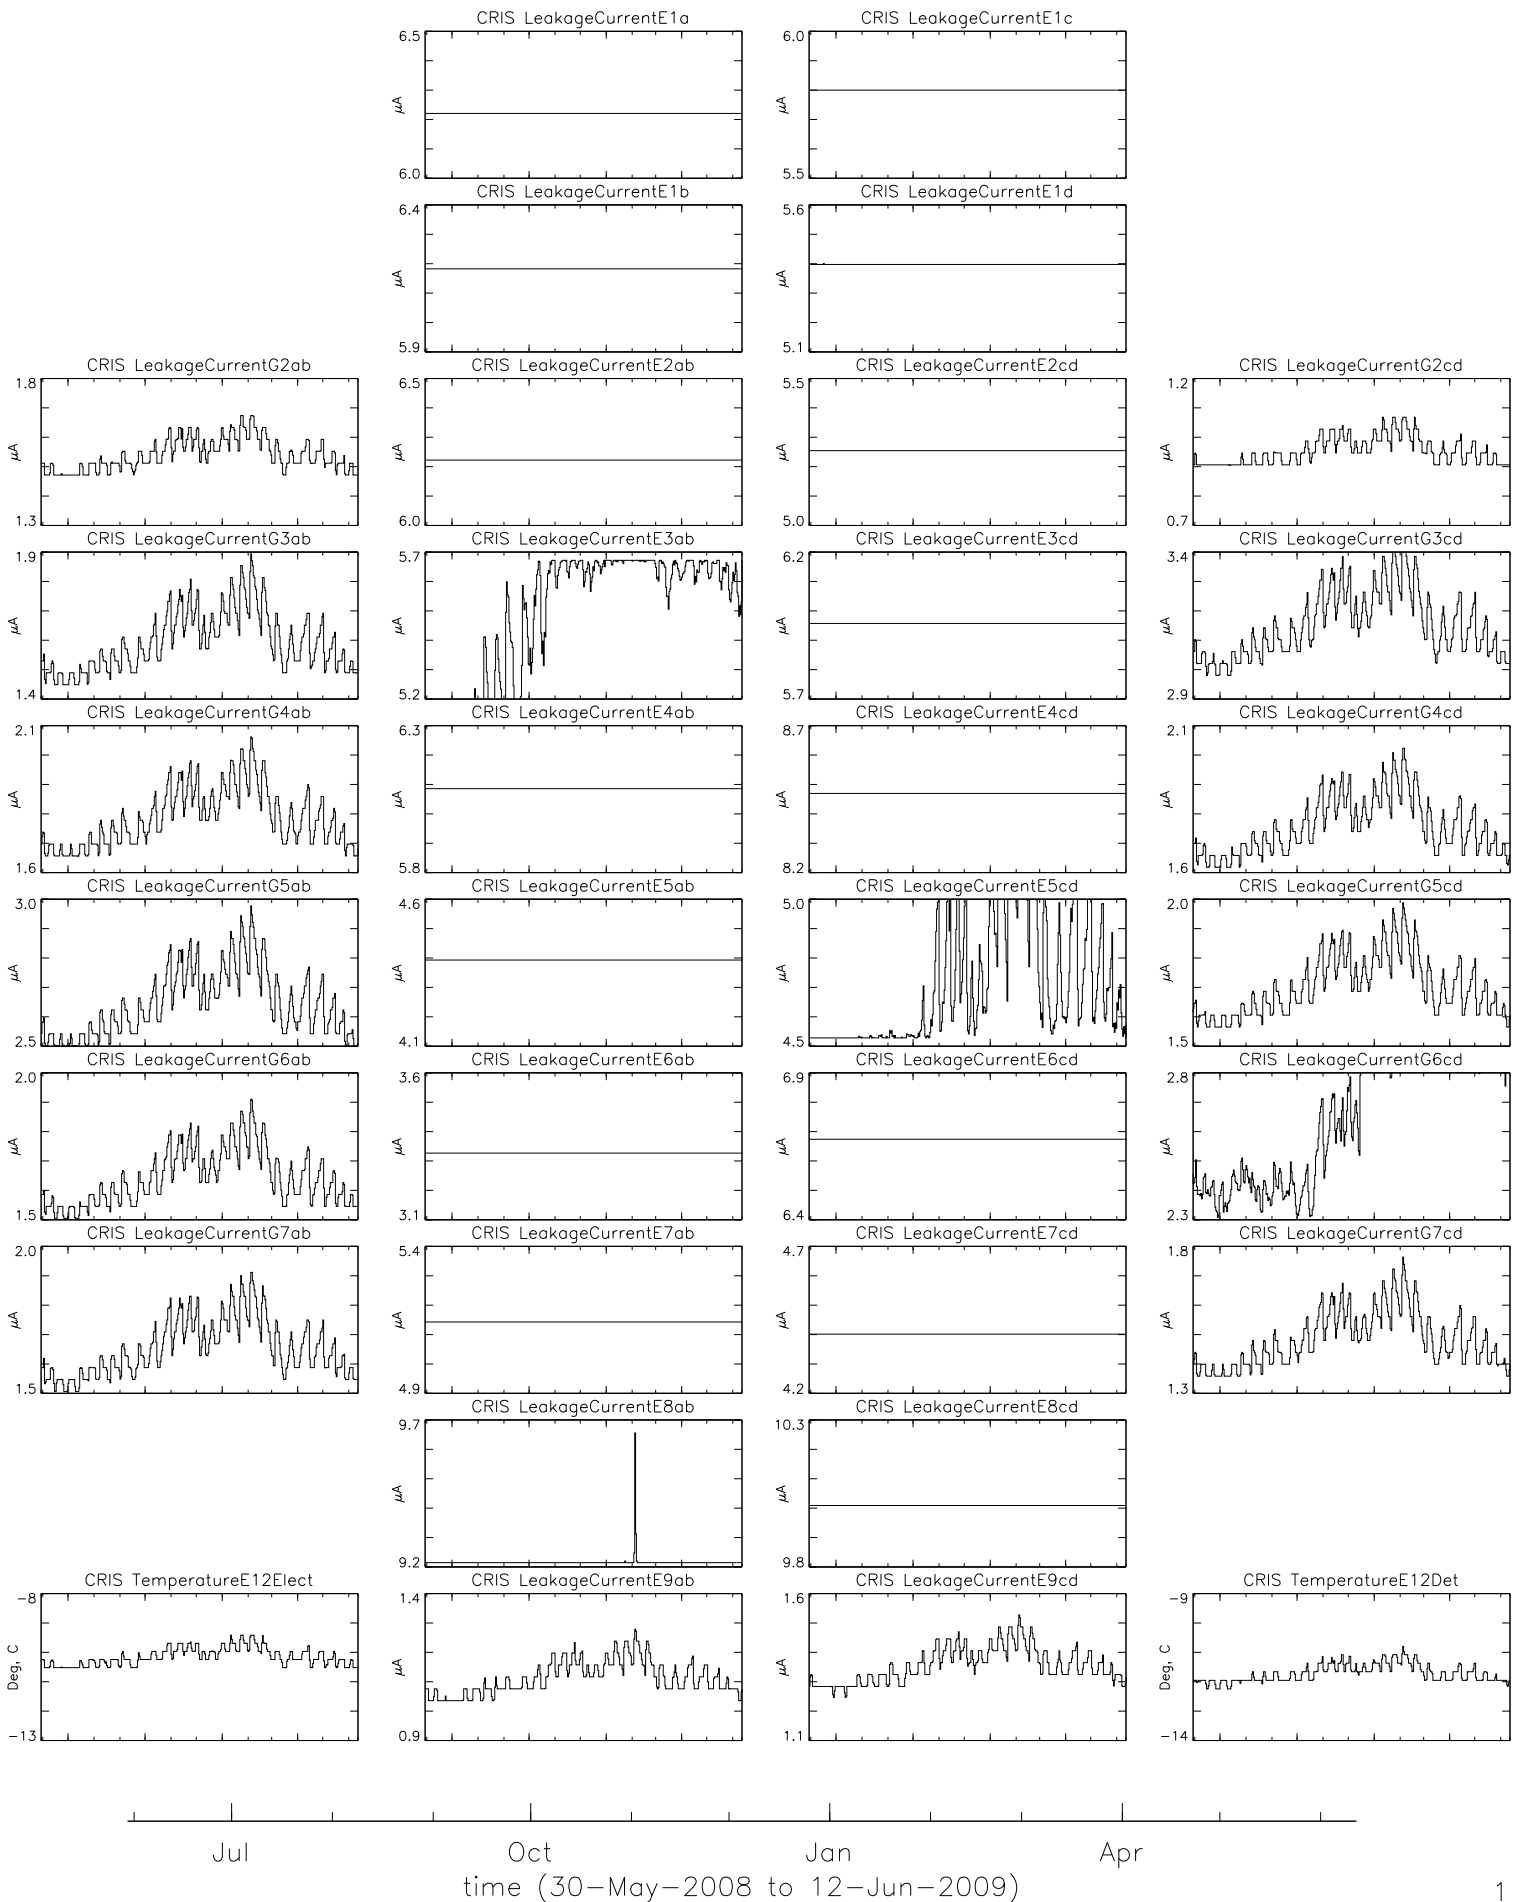

Bartels Rotation 2386-2399 – Daily Averages
 (30-May-2008 thru 11-Jun-2009)
 (151/2008 thru 162/2009)

Bartels Rotation 2386-2399 – Daily Averages
 (30-May-2008 thru 11-Jun-2009)
 (151/2008 thru 162/2009)

Jul Oct Jan Apr
 time (30-May-2008 to 12-Jun-2009)

Bartels Rotation 2386-2399 – Daily Averages
(30-May-2008 thru 11-Jun-2009)
(151/2008 thru 162/2009)

Jul Oct Jan Apr
time (30-May-2008 to 12-Jun-2009)

Bartels Rotation 2386-2399 – Daily Averages
 (30-May-2008 thru 11-Jun-2009)
 (151/2008 thru 162/2009)